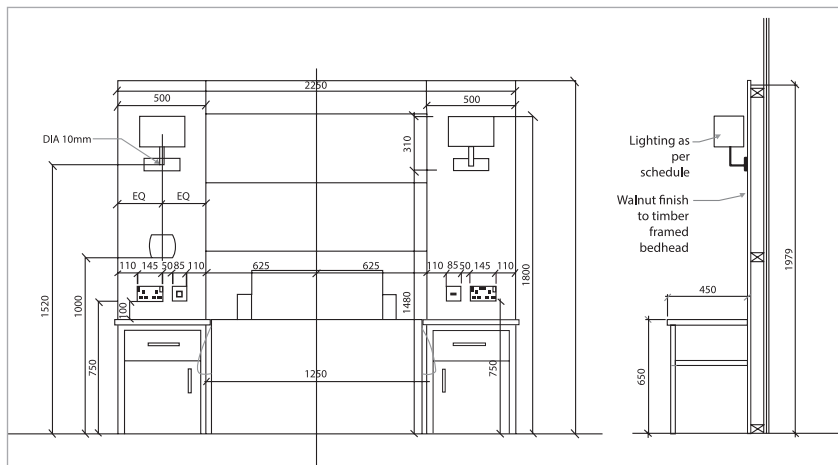

Bespoke Bedrooms & Headboards

To make the very best use of space in your bedrooms, why not consider our bespoke bedroom service? For certain projects, our experienced team can design a tailored room scheme to encompass all your requirements, which could be just what you need to maximise the functionality or usability of your bedrooms.

We'll take account of all your requirements, from how it looks, to how the room is to be used, making sure none of your space goes to waste!

We can also design and manufacture bespoke items including headboards and even room dividers, enabling you to make larger spaces more usable and comfortable. As each item is made to order, there are no restrictions on size, style, colour, or finish.

- We work with you, advising you on how best to meet your room requirements
- Each room design is completely bespoke
- We visit the site and do a full survey to ensure a perfect fit, both aesthetically and practically
- We work precisely to your approved drawings