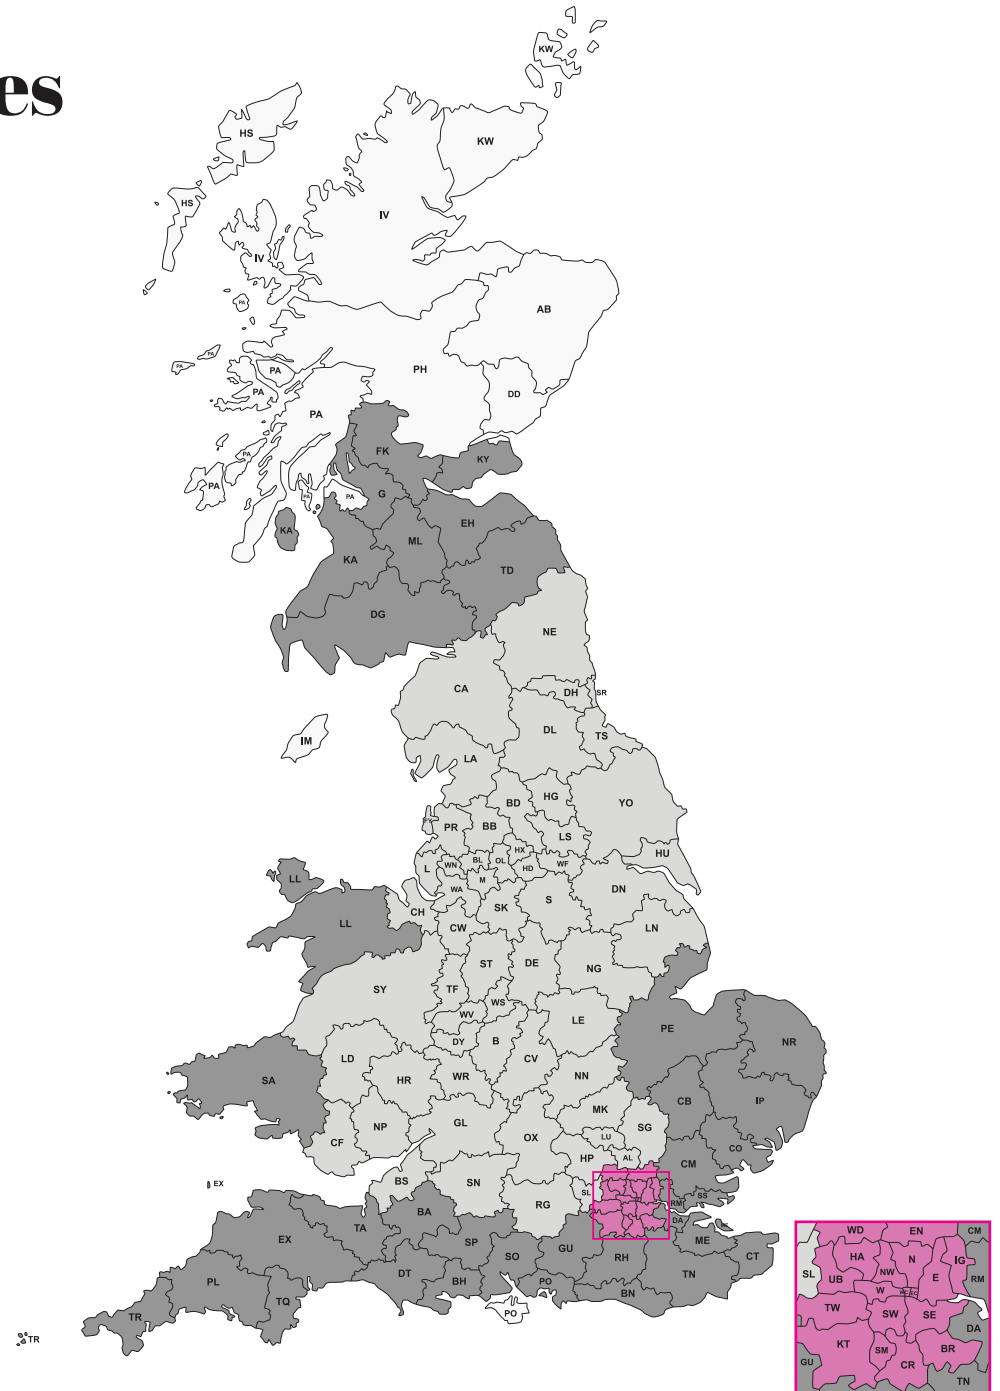

POSTCODE MAP KEY

Price Zone 1 

Price Zone 3 

Price Zone 2 

Price Zone 4 

Madison Express Range

MADI-EXP

Madison Bedside 3 Drawer
H645 x W510 x D480mm