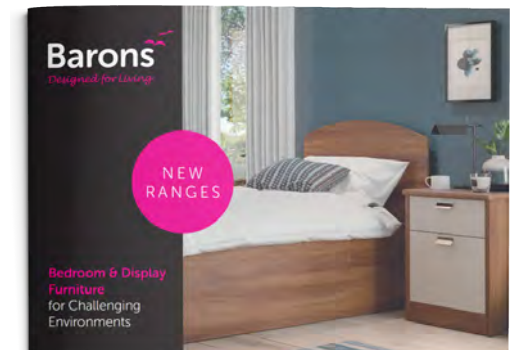

Furniture for Challenging Behaviour

- Open fronted units
- Glued & dowelled
- Quality fittings
- 25mm MFC carcass including solid backs
- Tops are 25mm mdf with soft rounded corners and smooth profiled edges
- Anti-tamper security fixings
- Melamine faced to aid easy clean and hygiene
- Optional coloured back boards which aid searching and adds personality

Contact the Barons team on 01253 741940 to request a copy of our brochure showcasing the full range of products available to challenging environments, or visit our website www.baronsfurniture.co.uk to view online.