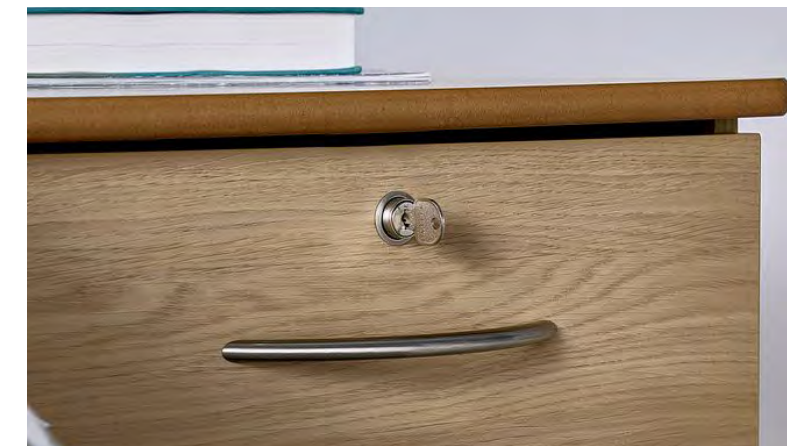

Buxton Double Wardrobe
BUX-ROB-D
H1820 x W780 x D540mm