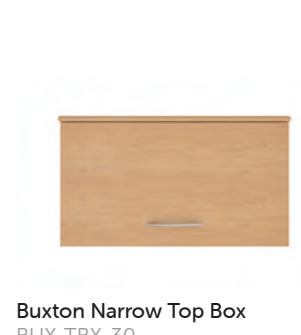

Buxton Single Wardrobe
BUX-ROB-S
H1820 x W465 x D540mm

Buxton Wide Top Box
BUX-TBX-36
H430 x W915 x D540mm

Buxton Narrow Top Box
BUX-TBX-30
H430 x W780 x D540mm