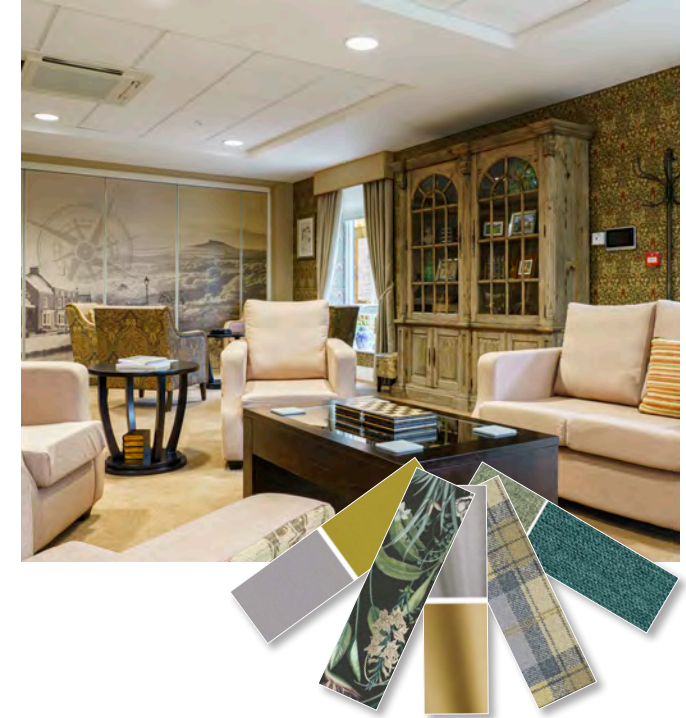

Get in Touch

Online: www.baronsfurniture.co.uk

Email: sales@baronsfurniture.co.uk

Phone: 01253 741940

We are adding new product ranges to our website on a regular basis, so you can be sure to find furniture that will make your home both individual, and finished perfectly.

Request a Brochure Pack For Our Full Range

Get in touch today and request our latest product brochures; the perfect tool to help you with your redesign/renovation project.

With a whole host of product ranges and accessories, you are guaranteed to create the perfect lifestyle solution.

Complete Your Project

At Barons we offer a one-stop shop approach, so why stop at your bedroom furniture? We also have lounge, dining, and display furniture to tempt you.

Get in touch with Barons today, you will be certain to achieve the perfect room settings, by choosing from our vast range of individually tailored products.