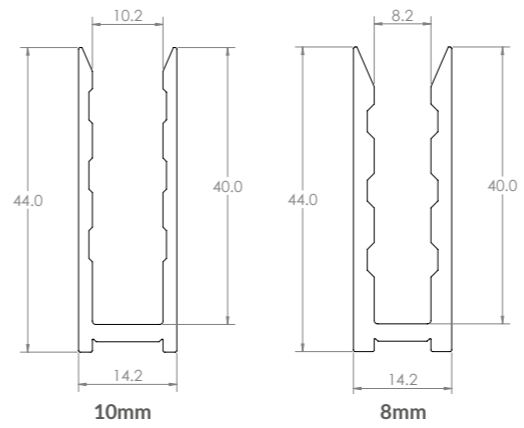

Haven Select | Extension Profile

• When required this replaces the profile supplied to increase vertical adjustment

Glass Thickness	Colour	Adjustment	Code	RRP (ex VAT)	RRP (inc VAT)
8mm	Polished Chrome	0-35mm	H8ZEXS	£51.73	£62.08
8mm	Matt Black	0-35mm	H8ZEXB	£51.73	£62.08
10mm	Polished Chrome	0-35mm	H10ZEXS	£56.04	£67.25
10mm	Matt Black	0-35mm	H10ZEXB	£56.04	£67.25