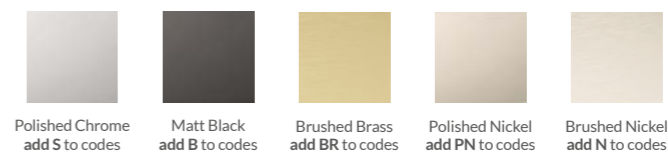

10mm Alcove Fitting

760	733 - 747	495	TL1HD213	TL1H7613	£1,194.66	£1,433.59
800	773 - 787	495	TL1HD213	TL1H813	£1,254.77	£1,505.73
900	873 - 887	635	TL1HD13	TL1H913	£1,314.90	£1,577.88
1000	973 - 987	635	TL1HD13	TL1H1013	£1,380.26	£1,656.32
1200	1173 - 1187	635	TL1HD13	TL1H1213	£1,505.74	£1,806.89
1400	1373 - 1387	635	TL1HD13	TL1H1413	£1,631.22	£1,957.46
1600	1573 - 1587	635	TL1HD13	TL1H1613	£1,756.70	£2,108.04

Colour options for hardware

Polished Chrome add S to codes  
 Matt Black add B to codes  
 Brushed Brass add BR to codes  
 Polished Nickel add PN to codes  
 Brushed Nickel add N to codes

Hinged Door with In-line Panel and Fluted Glass