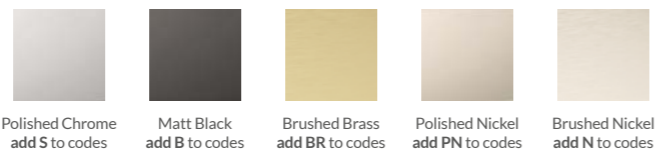

Colour options for hardware

Brushed Black Chrome add BBL to Codes	Polished Black Chrome add PBL to Codes	Brushed Chrome add BCR to Codes	Polished Chrome add PCR to Codes	Brushed Brass add BBR to Codes	Polished Brass add PBR to Codes
Brushed Nickel add BNI to Codes	Polished Nickel add PNI to Codes	Brushed Gold Optic add BGO to Codes	Polished Gold Optic add PGO to Codes		

Colour options for hardware

Polished Chrome add S to codes  
Matt Black add B to codes  
Brushed Brass add BR to codes  
Polished Nickel add PN to codes  
Brushed Nickel add N to codes

Neo Angle Enclosure

Colour options for hardware

Polished Chrome add S to codes  
 Matt Black add B to codes  
 Brushed Brass add BR to codes  
 Polished Nickel add PN to codes  
 Brushed Nickel add N to codes

Please note:

Lead time of 3-4 weeks.