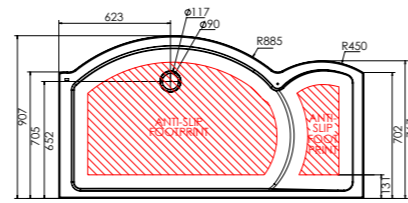

Colour options for hardware

Walk-in Shower Enclosure Bath replacement

TOTAL HEIGHT  
1950 mm

Panels

Description	Fixed Panel (mm)	Adjustment (mm)	Aperture (mm)	Code	RRP (ex VAT)	RRP (inc VAT)
Curved Panel	1202	25	478	V8C13S	£800.00	£960.00
Curved Panel + 1 Side Panel	1202	25	456	V8CG13S	£1,150.00	£1,380.00
Curved Panel + Return Panel	1202	25	456	V8CGM13S	£1,150.00	£1,380.00
Curved Panel + 2 Side Panels	1202	25	456	V8CGR13S	£1,500.00	£1,800.00

Right Hand

Bi-Fold Door Framed

TOTAL HEIGHT  
1950 mm

Corner Fitting

Description	Size (mm)	Adjustment (mm)	Aperture (mm)	Code	RRP (ex VAT)	RRP (inc VAT)
Bi-Fold Door	760	730-750	400	N3V7613	£899.98	£1,079.97
Bi-Fold Door	800	770-790	440	N3V813	£899.98	£1,079.97
Bi-Fold Door	900	870-890	540	N3V913	£966.92	£1,160.31
Bi-Fold Door	1000	970-990	640	N3V1013	£1,033.88	£1,240.65
Bi-Fold Door	1200	1170-1190	840	N3V1213	£1,167.88	£1,401.45
Side Panel	800	755-775	-	N2GL813	£475.11	£570.13
Side Panel	900	855-875	-	N2GL913	£514.27	£617.13