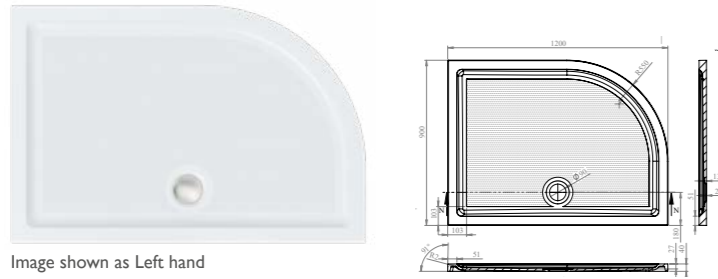

Anti-Slip Quadrant Trays

Image shown as Left hand

Chrome Waste included with tray

Quadrant

Width (mm)	Depth (mm)	Height (mm)	Code	RRP (ex VAT)	RRP (inc VAT)
800	800	40	RSQG80	£266.38	£319.66
900	900	40	RSQG90	£274.08	£328.90

Offset Quadrant

Width (mm)	Depth (mm)	Height (mm)	Handing	Code	RRP (ex VAT)	RRP (inc VAT)
1000	800	40	Left Hand	RSQG108L	£372.49	£446.99
1000	800	40	Right Hand	RSQG108R	£372.49	£446.99
1200	800	40	Left Hand	RSQG128L	£442.24	£530.69
1200	800	40	Right Hand	RSQG128R	£442.24	£530.69
1200	900	40	Left Hand	RSQG129L	£442.24	£530.69
1200	900	40	Right Hand	RSQG129R	£442.24	£530.69

Colour Finish

Neo Angle Trays