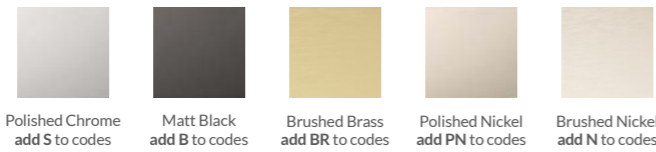

Colour options for hardware

Brushed Black Chrome add BBL to Codes	Polished Black Chrome add PBL to Codes	Brushed Chrome add BCR to Codes	Polished Chrome add PCR to Codes	Brushed Brass add BBR to Codes	Polished Brass add PBR to Codes
Brushed Nickel add BNI to Codes	Polished Nickel add PNI to Codes	Brushed Gold Optic add BGO to Codes	Polished Gold Optic add PGO to Codes	Matt White add MWH to Codes	

Colour options for hardware

Brushed Black Chrome add BBL to Codes	Polished Black Chrome add PBL to Codes	Brushed Chrome add BCR to Codes	Polished Chrome add PCR to Codes	Brushed Brass add BBR to Codes	Polished Brass add PBR to Codes
Brushed Nickel add BNI to Codes	Polished Nickel add PNI to Codes	Brushed Gold Optic add BGO to Codes	Polished Gold Optic add PGO to Codes		

The adjustment range stated is the min-max product size.

Colour options for hardware

Polished Chrome add S to codes  
Matt Black add B to codes  
Brushed Brass add BR to codes  
Polished Nickel add PN to codes  
Brushed Nickel add N to codes