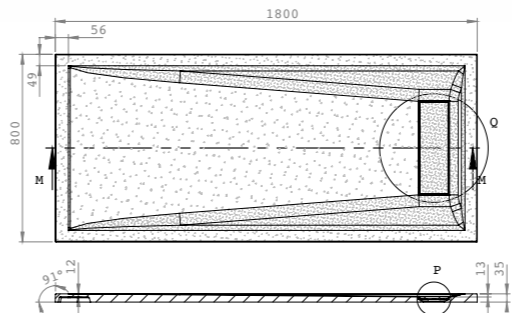

Colour options for Waste Cover Cap

Infinity Slate Trays

Width (mm)	Depth (mm)	Height (mm)	Code	RRP (ex VAT)	RRP (inc VAT)
800	800	35	IGS80	£510.39	£612.47
1000	800	35	IGS108	£520.71	£624.86
1200	800	35	IGS128	£585.48	£702.57
1200	900	35	IGS129	£621.46	£745.75
1400	800	35	IGS148	£653.84	£784.61
1400	900	35	IGS149	£675.52	£810.62
1500	800	35	IGS158	£675.52	£810.62
1600	800	35	IGS168	£682.69	£819.22
1600	900	35	IGS169	£779.93	£935.92
1700	800	35	IGS178	£779.93	£935.92
1800	800	35	IGS188	£787.03	£944.44
Roman Tray Waste - No Cap			RDTW02	£50.00	£60.00