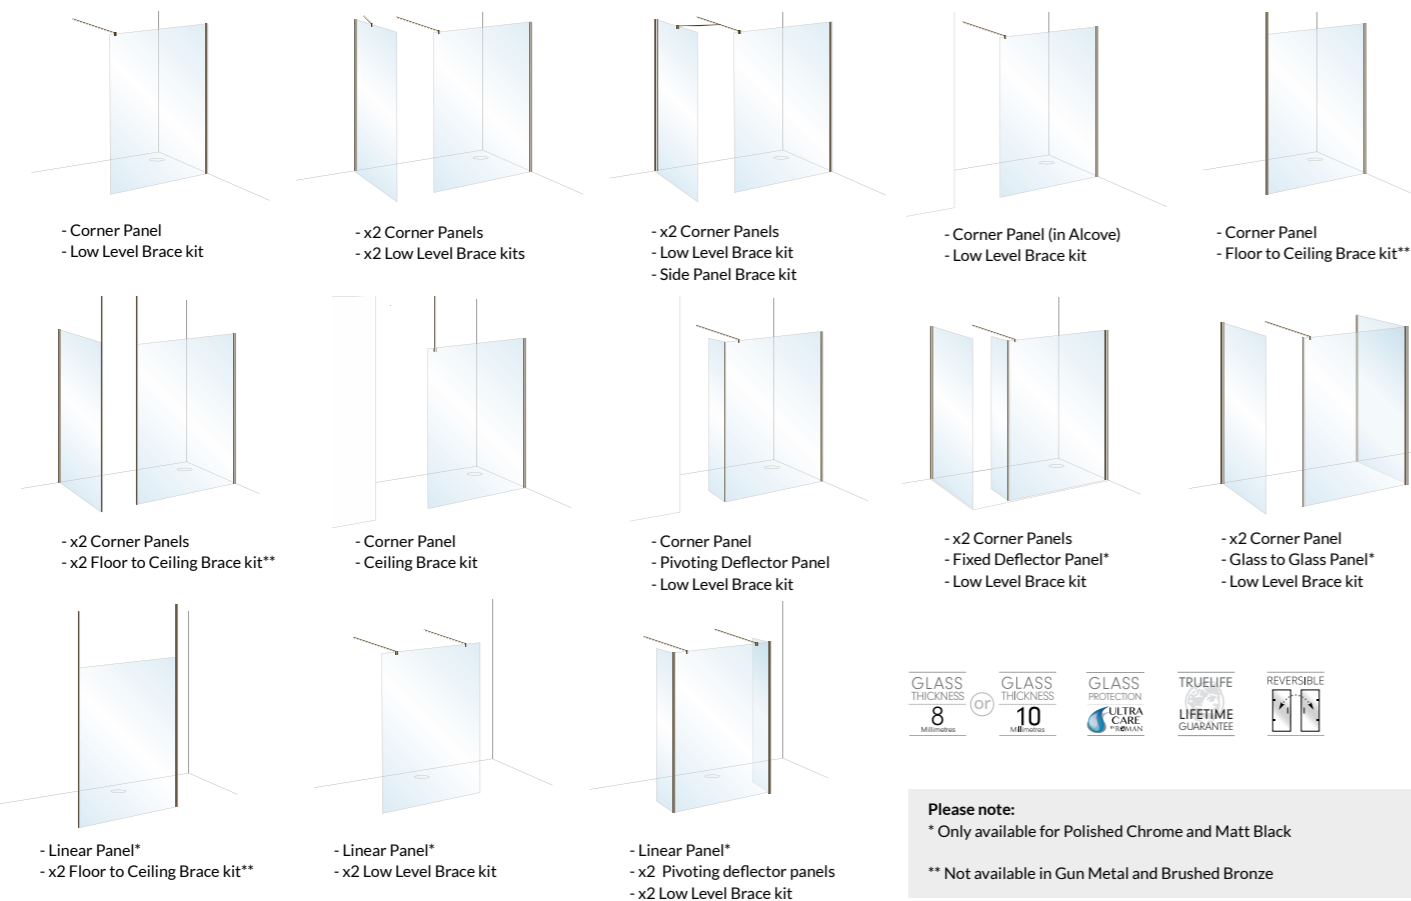

Polished Chrome add S to codes
Matt Black add B to codes
Brushed Brass add BR to codes
Brushed Nickel add N to codes
Gun Metal add GM to codes
Brushed Bronze add BZ to codes

Please note:
* Only available for Polished Chrome and Matt Black

** Not available in Gun Metal and Brushed Bronze

Haven Select | Wetroom Panels

TOTAL HEIGHT
2000 mm