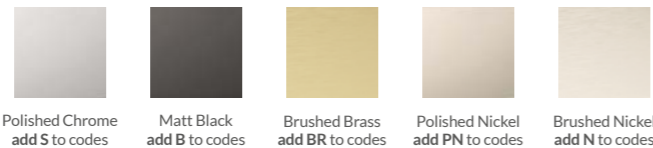

- Power shower approved

Colour options for hardware

Polished Chrome add S to codes  
Matt Black add B to codes  
Brushed Brass add BR to codes  
Polished Nickel add PN to codes  
Brushed Nickel add N to codes