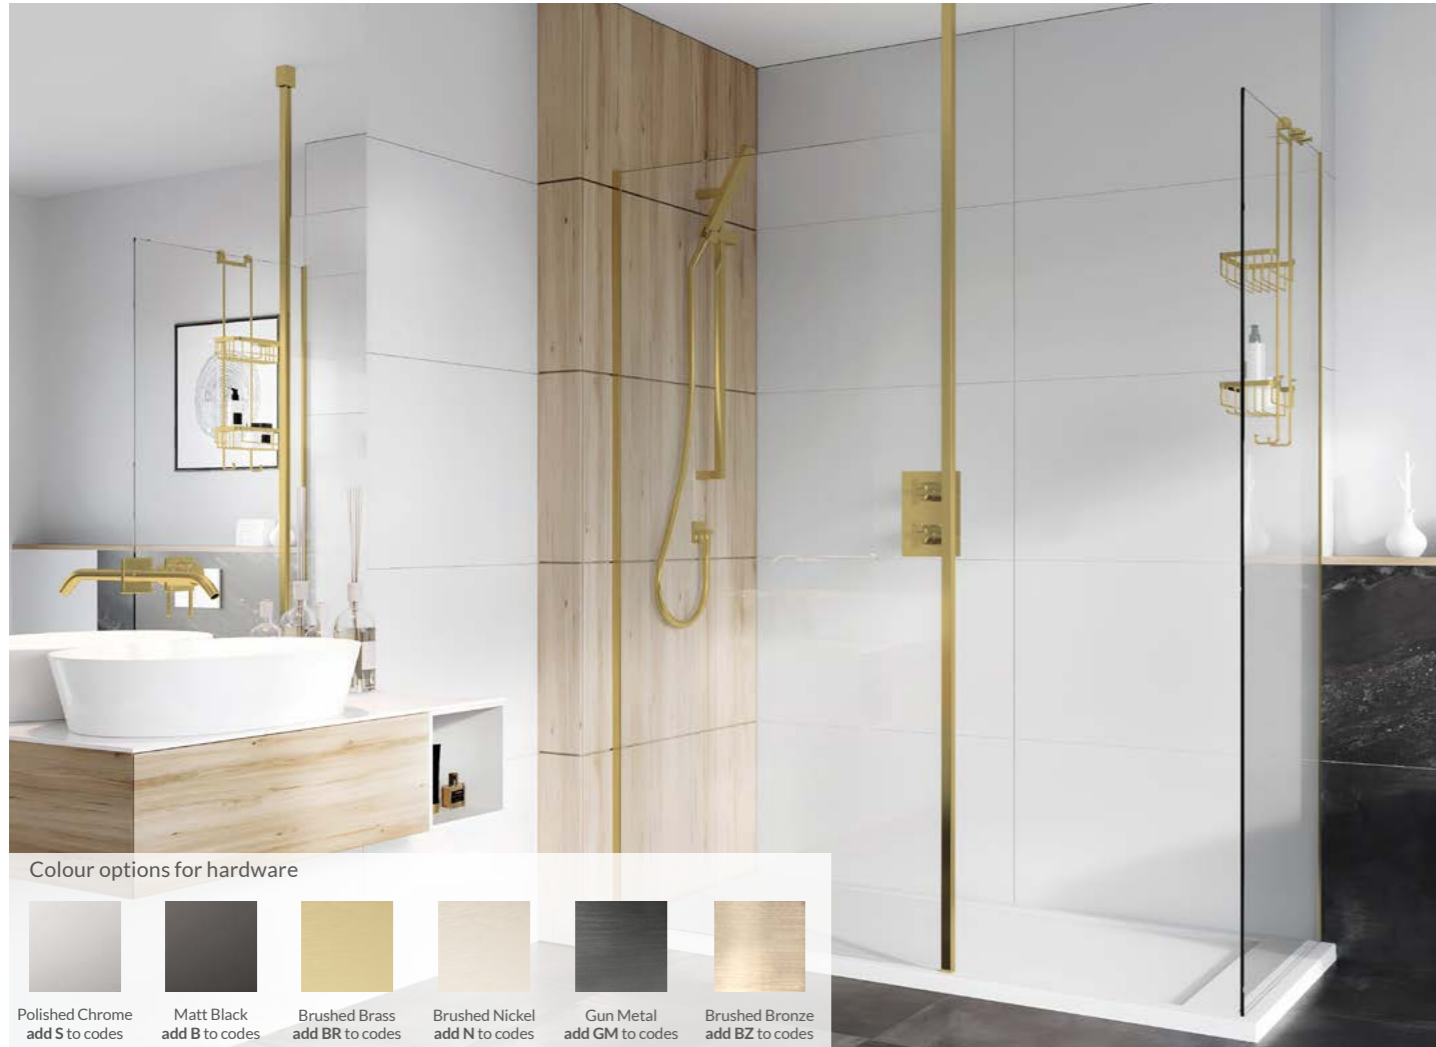

TOTAL HEIGHT  
2000 mm

Innov8  
Curved Wetroom Panel  
with Clear or Fluted Glass

Size (mm)	Adjustment (mm)	Code	RRP (ex VAT)	RRP (inc VAT)
Clear Glass				
900	860 - 870	N2HASP9C	£700.00	£840.00
1000	960 - 970	N2HASP10C	£750.00	£900.00
1200	1160 - 1170	N2HASP12C	£830.00	£996.00
Fluted Glass				
900	860 - 870	N2HASP9FC*	£825.00	£990.00
1000	960 - 970	N2HASP10FC*	£875.00	£1,050.00
1200	1160 - 1170	N2HASP12FC*	£955.00	£1,146.00

Please note: The Brace Bar is included with the Panel.

\* Fluted Glass only - Handing must be specified for the correct codes to be ordered, add hand code at the end of code, L for left hand, R for right hand.

Colour options for hardware

Polished Chrome add S to codes  
Matt Black add B to codes  
Brushed Brass add BR to codes

Please note:  
The Curved Wetroom Panel will be coming soon in 2026.

Colour options for hardware