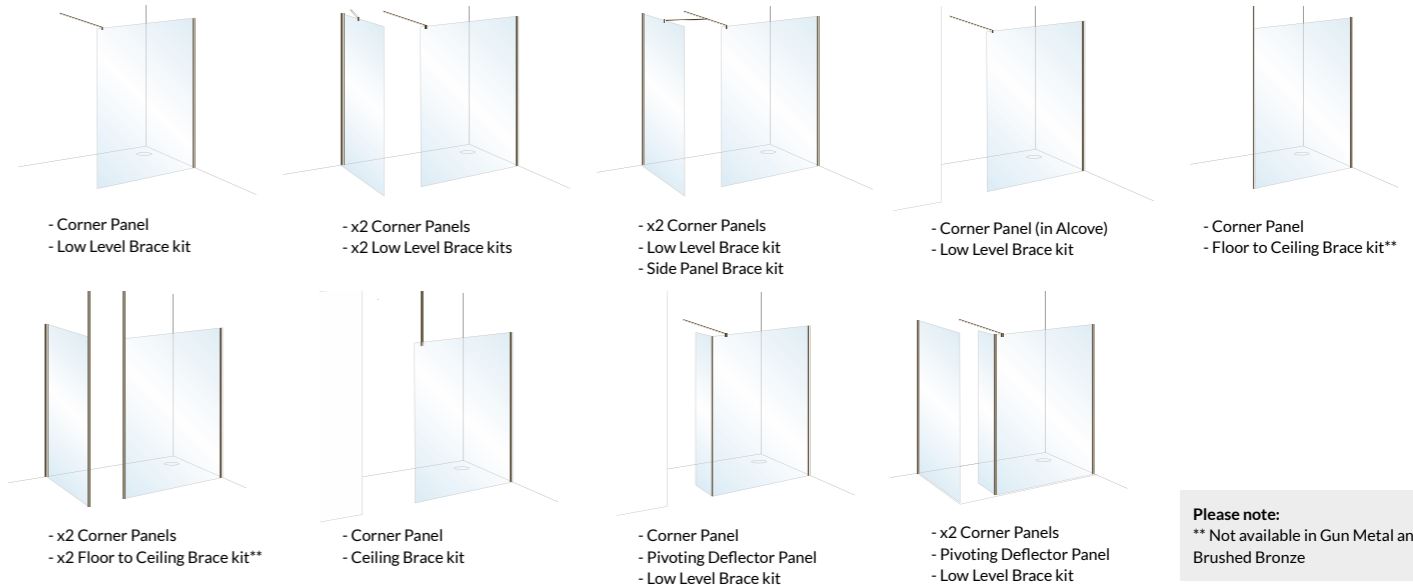

Colour options for hardware

Please note:
** Not available in Gun Metal and Brushed Bronze