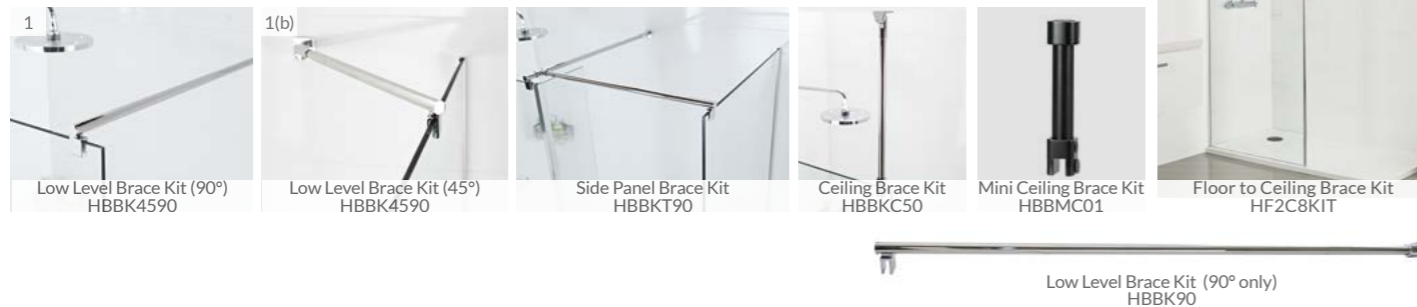

Haven Select | Round Brace Bars

Description	Max Size (mm)	Adjustment (mm)	Code Polished Chrome	RRP (ex VAT)	RRP (inc VAT)
Low Level Brace Kit*	1030	Cut to suit	HBBK4590	£147.63	£177.16
Side Panel Brace Kit (use with HBBK4590)	1000	Cut to suit	HBBKT90	£147.63	£177.16
Ceiling Brace Kit	1030	Cut to suit	HBBKC50	£142.37	£170.85
Floor to Ceiling Brace Kit †	2700 high	Cut to suit	HF2C8KIT	£159.03	£190.83
Low Level Brace Kit (90° only)	1030	Cut to suit	HBBK90**	£114.57	£137.48
Mini Ceiling Brace Kit	118	Cut to suit	HBBKMC01**	£75.00	£90.00

*For use straight back to wall or can be cut to 45° if required for corner fixing as illustrated in 1 and 1(b). N.B. Adjustments are measured from the wall to the inside of the glass.

** Matt Black is available for Low Level Brace Kit (90° only) and Mini Ceiling Brace kit, add B at the end of the code.

† Only available for 8mm glass.

Colour options for hardware

Haven Select | Square Brace Bars

Description	Max Size (mm)	Code Polished Chrome	RRP (ex VAT)	RRP (inc VAT)	Code Add B, BR N, GM, BZ	RRP (ex VAT)	RRP (inc VAT)
Low Level Brace Kit*	1030	HBBK4590SQ	£147.63	£177.16	HBBK4590SQ	£162.42	£194.90
Side Panel Brace Kit (use with HBBK4590SQ)	1000	HBBKT90SQ	£147.63	£177.16	HBBKT90SQ	£162.42	£177.16
Ceiling Brace Kit	1030	HBBKC50SQ	£142.37	£170.85	HBBKC50SQ	£162.42	£170.85
Floor to Ceiling Brace Kit †	2700 high	HF2C8KITSQ	£159.03	£190.83	HF2C8KITSQ**	£174.91	£209.89

*For use straight back to wall or can be cut to 45° if required for corner fixing as illustrated in 1 and 1(b). N.B. Adjustments are measured from the wall to the inside of the glass.

** Not available in Gun Metal and Brushed Bronze.

† Only available for 8mm glass.

Colour options for hardware

Please note: The Round and Square Floor to Ceiling Brace kit are only available to suit 8mm Panels.