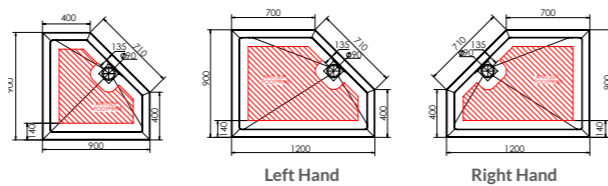

Colour Finish

Chrome Waste included with tray