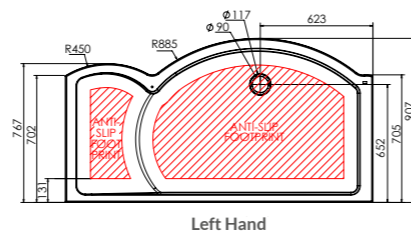

Chrome Waste included with tray