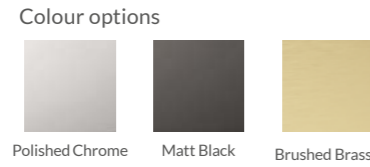

Please Note: Taps and waste not included. Overflow moulding included.

Double Hanging Basket with Hooks

Depth (mm)	Width (mm)	Height (mm)	Colour	Code	RRP (ex VAT)	RRP (inc VAT)
125	220	765	Polished Chrome	RSB01	£241.43	£289.71
125	220	765	Matt Black	RSB01B	£255.93	£307.11
125	220	765	Brushed Brass	RSB01BR	£276.40	£331.68