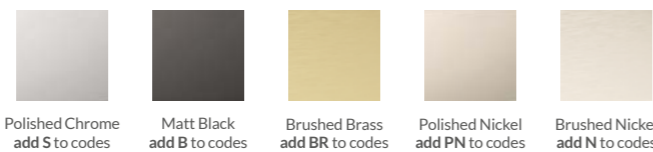

Colour options for hardware

Polished Chrome add S to codes  
 Matt Black add B to codes  
 Brushed Brass add BR to codes  
 Polished Nickel add PN to codes  
 Brushed Nickel add N to codes