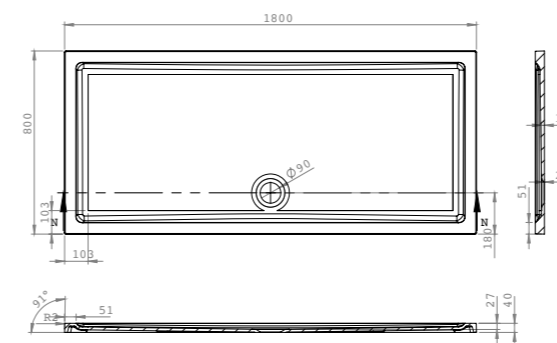

Rectangular Trays

Width (mm)	Depth (mm)	Height (mm)	Code	RRP (ex VAT)	RRP (inc VAT)
800	700	40	RSTG87	£256.10	£307.32
900	700	40	RSTG97	£256.10	£307.32
900	760	40	RSTG976	£256.10	£307.32
900	800	40	RSTG98	£256.10	£307.32
1000	700	40	RSTG107	£279.22	£335.06
1000	800	40	RSTG108	£304.92	£365.90
1000	900	40	RSTG109	£304.92	£365.90
1100	800	40	RSTG118	£304.92	£365.90
1200	700	40	RSTG127	£307.21	£368.65
1200	760	40	RSTG1276	£307.21	£368.65
1200	800	40	RSTG128	£309.21	£371.05
1200	900	40	RSTG129	£313.92	£376.70
1300	800	40	RSTG138	£432.96	£519.55
1400	700	40	RSTG147	£432.96	£519.55
1400	800	40	RSTG148	£442.06	£530.47
1400	900	40	RSTG149	£464.26	£557.11
1500	800	40	RSTG158	£519.33	£623.20
1500	900	40	RSTG159	£519.33	£623.20
1600	700	40	RSTG167	£519.33	£623.20
1600	800	40	RSTG168	£552.37	£662.84
1600	900	40	RSTG169	£563.10	£675.72
1700	700	40	RSTG177	£588.77	£706.52
1700	760	40	RSTG1776	£588.77	£706.52
1700	800	40	RSTG178	£614.77	£737.72
1700	900	40	RSTG179	£627.10	£752.52
1800	800	40	RSTG188	£680.85	£817.02

Riser Kit Height: 100mm

Colour Finish

Chrome Waste included with tray