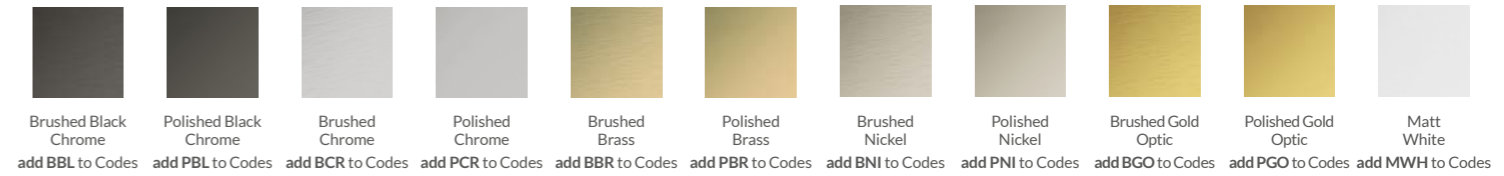

Colour options for hardware