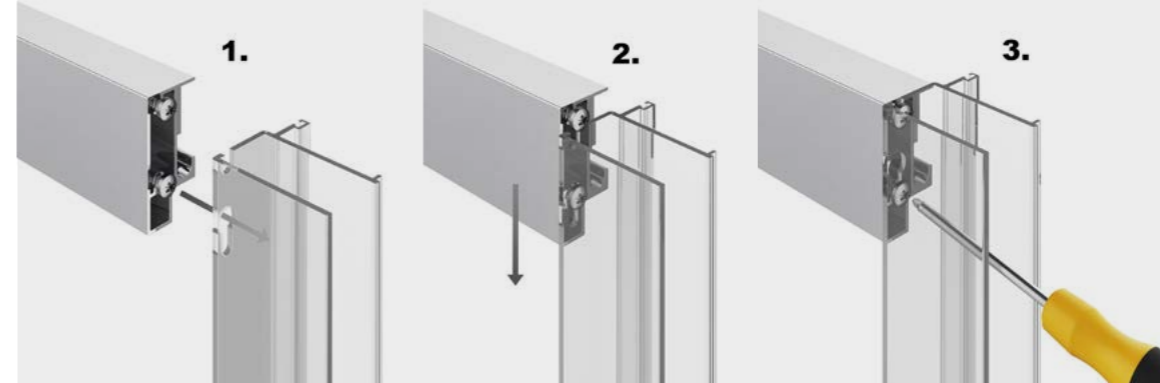

## FastFix Assembly

Included on Roman Sliding Door Enclosures

The FastFix Assembly system is designed so that the final mainframe installation is a 'slot and tighten' exercise, which can be done literally in seconds. Consequently, the main profiles effortlessly link together as the structure is assembled onsite. As much of the process as possible is now pre-assembled in the Roman factory to ensure that the final installation in the bathroom is simple, quick and easy.