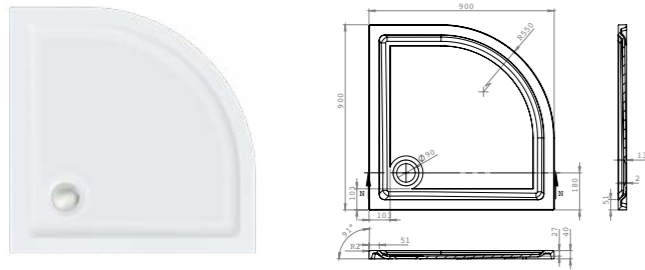

Anti-Slip Quadrant Trays

Image shown as Left hand

Chrome Waste included with tray

Quadrant

Width (mm)	Depth (mm)	Height (mm)	Code	RRP (ex VAT)	RRP (inc VAT)
800	800	40	RSQG80	£266.38	£319.66
900	900	40	RSQG90	£274.08	£328.90

Offset Quadrant

Width (mm)	Depth (mm)	Height (mm)	Handing	Code	RRP (ex VAT)	RRP (inc VAT)
1000	800	40	Left Hand	RSQG108L	£372.49	£446.99
1000	800	40	Right Hand	RSQG108R	£372.49	£446.99
1200	800	40	Left Hand	RSQG128L	£442.24	£530.69
1200	800	40	Right Hand	RSQG128R	£442.24	£530.69
1200	900	40	Left Hand	RSQG129L	£442.24	£530.69
1200	900	40	Right Hand	RSQG129R	£442.24	£530.69

Colour Finish

Neo Angle Trays