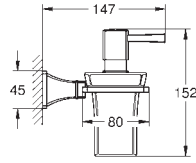

GROHE SPA

GROHE GRANDERA

Ref. No.	Colour	EAN	Retail Guide Price (£)

40 910 IGO	chrome/gold	4005176754852	395.66

Grandera
holder with ceramic soap dispenser
material: ceramic/metal
filling quantity 110 ml
GROHE LongLife finish