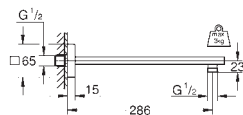

27 709 000	Chrome	4005176909092	129.65
------------	--------	---------------	--------

**Rainshower**

Shower arm 286 mm

material: metal

connection thread 1/2"

with square escutcheon and rectangular arm

suitable for square Rainshower Allure and Euphoria Cube head shower