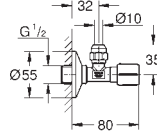

Ref. No.	Colour	EAN	Retail Guide Price (£)

22 037 000	Chrome	4005176305535	8.25
22 037 MS0	satin steel	4005176945342	coming soon
22 037 MG0	satin graphite	4005176944352	coming soon

Angle valve 1/2"
pre-roughened connection thread for easy sealing
wall connection 1/2"
outlet thread 3/8"
with length compensation
with compression nut Ø 10 mm
water protected spindle shutoff, brass,
with grease chamber and double o-ring sealing
long connecting shaft
ergonomic metal handle
marking: neutral
metal push-on escutcheon Ø 55 mm
GROHE LongLife finish

22 039 MS0	satin steel	4005176945359	coming soon
22 039 MG0	satin graphite	4005176944369	coming soon