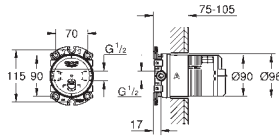

26 483 000		4005176425103	126.50

Rainshower
Universal rough-in box, 1/2"
2 inlets, 1/2"
installation depth 75-105 mm
connection unit in DR brass
stable build-in box and protective cover
leakproof housing
gasket
integrated flushing plug
without set for final installation