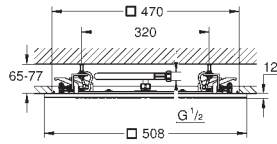

GROHE SPA

26 873 000	Chrome	4005176759178	2,294.45
26 873 MS0	satIn steel	4005176946028	coming soon
26 873 MG0	satIn graphite	4005176944635	coming soon

Rainshower Aqua 20"
Ceiling shower 1 spray
Rain spray pattern
maximum flow rate (at 3 bar): 9.6 l/min
508 x 508 mm
material: metal
connection thread 1/2"
GROHE DreamSpray perfect spray pattern
GROHE LongLife finish
GROHE SpeedClean effortless limescale removal