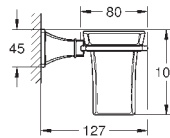

40 909 IGO	chrome/gold	4005176754449	302.54

Grandera
holder with ceramic tumbler
material: ceramic/metal
concealed fastening
GROHE LongLife finish