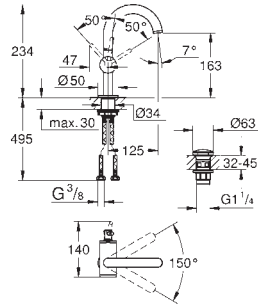

GROHE SPA

GROHE ATRIO

Ref. No.	Colour	EAN	Retail Guide Price (£)

24 363 000	Chrome	4005176762215	421.68
24 363 DC0	supersteel	4005176760914	590.34
24 363 MS0	satin steel	4005176945755	coming soon
24 363 GL0	cool sunrise	4005176760921	632.52
24 363 GN0	brushed cool sunrise	4005176952289	674.69
24 363 DA0	warm sunset	4005176760907	632.52
24 363 DL0	brushed warm sunset	4005176952272	674.69
24 363 AL0	brushed hard graphite	4005176760891	674.69
24 363 MG0	satin graphite	4005176944970	coming soon

Atrio Basin mixer 1/2" M-Size
monobloc installation
28 mm ceramic cartridge with GROHE SilkMove with temperature limiter
GROHE LongLife finish
GROHE EcoJoy - Less water, perfect flow
maximum flow rate (at 3 bar): 5 l/min
swivel tubular C-spout with mousseur stop limiter
adjustable swivel area 0° / 150° / 360°
Push-open waste set 1 1/4"
flexible connection hoses