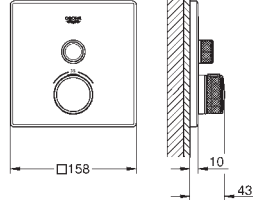

Ref. No.	Colour	EAN	Retail Guide Price (£)

29 123 000	Chrome	4005176413292	583.86
29 123 DC0	supersteel	4005176526312	817.40
29 123 MS0	satin steel	4005176946448	coming soon
29 123 GN0	brushed cool sunrise	4005176558122	934.18
29 123 DL0	brushed warm sunset	4005176558092	934.18
29 123 AL0	brushed hard graphite	4005176558061	934.18
29 123 MG0	satin graphite	4005176944307	coming soon

Grohtherm SmartControl

Thermostat for concealed installation with one valve

trim set for GROHE Rapido SmartBox (35 600/35 604)

metal wall escutcheon with **GROHE FastFixation** (covered escutcheon and shaft sealing, covered fixing), retroactively 6° adjustable

GROHE LongLife finish

GROHE SmartControl push for ON-OFF, turn for volume adjustment from GROHE EcoJoy to Full Flow

exchangeable symbols

GROHE TurboStat compact cartridge with wax thermoelement

GROHE ProGrip with knurl structure

GROHE SafeStop safety button at 38°C

(calibration required)

GROHE SafeStop Plus optional temperature limiter at 43°C or 46°C included

built-in non return valve

and dirt strainers

without roughing-in-set

flow performance:

outlet A (to external shut-off) = 34 l/min

outlet B/C = 29 l/min

29 124 000	Chrome	4005176413308	635.76
29 124 DC0	supersteel	4005176526329	890.06
29 124 MS0	satin steel	4005176946455	coming soon
29 124 DA0	warm sunset	4005176558160	953.64
29 124 DL0	brushed warm sunset	4005176558177	1,017.22
29 124 GL0	cool sunrise	4005176558191	953.64
29 124 GN0	brushed cool sunrise	4005176558207	1,017.22
29 124 AL0	brushed hard graphite	4005176558146	1,017.22
29 124 MG0	satin graphite	4005176944314	coming soon