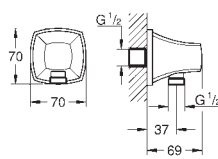

26 897 IG0	chrome/gold	4005176758461	201.85
26 897 DA0	warm sunset	4005176758454	246.62

Grandera
Shower outlet elbow, 1/2"
material: metal
male thread
protected against backflow
GROHE LongLife finish