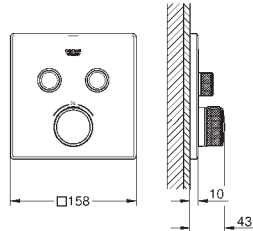

Grohtherm SmartControl

Thermostat for concealed installation with 2 valves

trim set for GROHE Rapido SmartBox (35 600/35 604)

metal wall escutcheon with **GROHE FastFixation** (covered escutcheon and shaft sealing, covered fixing), retroactively 6° adjustable

GROHE LongLife finish

GROHE SmartControl push for ON-OFF, turn for volume adjustment from GROHE EcoJoy to Full Flow

exchangeable symbols

GROHE TurboStat compact cartridge with wax thermoelement

GROHE ProGrip with knurl structure

GROHE SafeStop safety button at 38°C

(calibration required)

GROHE SafeStop Plus optional temperature limiter at 43°C or 46°C included

built-in non return valve

and dirt strainers

multiple outlets can be run simultaneously

without roughing-in-set

flow performance:

outlet B = 24 l/min

outlet C = 26 l/min

outlet B+C = 29 l/min