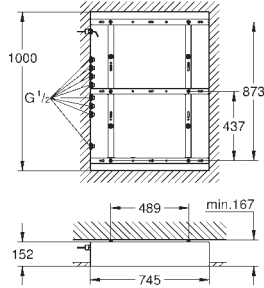

Rainshower Aqua 40"
Rough-in set

for use with Rainshower Aqua 40" AquaSymphony ceiling shower
1000 mm x 745 mm x 152 mm

min. installation depth: 167 mm

Waterways: Brass

1/2" connections

The ceiling construction must be appropriate for the static requirement of the product (total product weight > 70 kg). Ceiling shower has to be controlled by 8 outlets + 1 hand shower outlet and the performance of the waste must be of sufficient size (> 100 l/min). For detailed planning please see separate planning & installation guide before start.