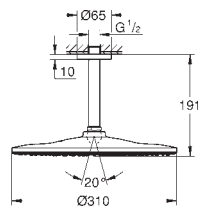

26 560 MS0	satin steel	4005176946271	coming soon
26 560 MG0	satin graphite	4005176943867	coming soon

Rainshower Mono 310
Head shower set ceiling 142 mm, 1 spray
Consisting of:
head shower Rainshower 310
spray pattern: GROHE PureRain
maximum flow rate (at 3 bar): 7.5 l/min
Rainshower shower arm ceiling 142 mm
GROHE EcoJoy - Less water, perfect flow
GROHE DreamSpray perfect spray pattern
GROHE LongLife finish
GROHE SpeedClean effortless limescale removal
Inner WaterGuide for a longer life
suitable for instantaneous heater