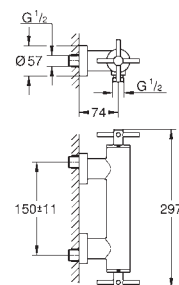

Atrio
Shower mixer 1/2"
wall mounted
ceramic headparts 1/2", 90°
shower outlet 1/2"
integrated non-return valves in the shower outlet 1/2"
covered S-unions
protected against backflow
with cross handles
Two different sets of caps included. One set with „H“ and „C“ marking, one set without marking.