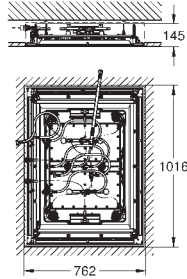

1016 mm x 762 mm x 145 mm
material: metal
minimum flow rate 25 l/min
min. recommended pressure 3.0 bar
1 x AquaCurtain
1 x Pure XL spray
1 x 2 mist spray
2 x GROHE PureRain spray 400 x 190 mm
2 x XL Waterfall (separately controlled)
1 x 4 Bokoma Spray with adjustment angle 20° and combinations
full spectrum LED: soft light with changing rainbow colours
individually adjustable: permanent lighting with colour selection
power supply for light 12 V DC
CE approved

GROHE SpeedClean effortless limescale removal

GROHE DreamSpray perfect spray pattern

GROHE LongLife finish

requires rough-in set (26 865 000), F-digital Deluxe base unit box (26 864 000), Bluetooth unit (36 475 000) and various cable connections – all to be ordered separately due to installation situation.

The ceiling construction must be appropriate for the static requirement of the product (total product weight > 70 kg). Ceiling shower has to be controlled by 8 outlets + 1 hand shower outlet and the performance of the waste must be of sufficient size (> 100 l/min). For detailed planning please see separate planning & installation guide before start.

recommendation: configuration with Grohtherm SmartControl

3 x Grohtherm SmartControl (29 126 000)

3 x GROHE Rapido SmartBox (35 604 000)

1 x Rainshower Aqua Cube Stick wall holder set 1 spray (26 886 000)

this product contains built-in LED lamps, which cannot be changed: energy efficiency class: A++