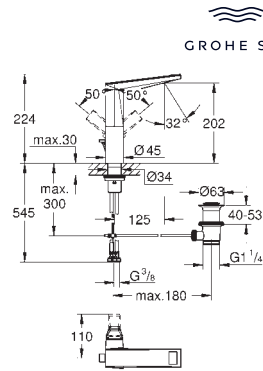

Ref. No.	Colour	EAN	Retail Guide Price (£)

24 408 000	Chrome	4005176795435	1,641.88
24 408 DC0	supersteel	4005176795442	2,298.63
24 408 AL0	brushed hard graphite	4005176795459	2,627.01

Allure Brilliant Private Collection
Single-lever basin mixer 1/2"
L-Size
spout with White Attica Caesarstone inlay
monobloc installation
28 mm ceramic cartridge
with **GROHE SilkMove**
temperature limiter
GROHE LongLife finish
GROHE EcoJoy - Less water, perfect flow
maximum flow rate (at 3 bar): 5 l/min
GROHE FastFixation installation system
spout with integrated mousseur
pop-up waste set 1 1/4"
flexible connection hoses