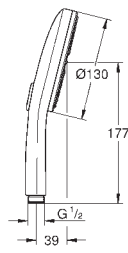

Ref. No.   Colour   EAN   Retail Guide Price (£)

101676 DC0 0	supersteel	4067393005254	136.84
101676 GL0 0	cool sunrise	4067393005278	156.39
101676 GN0 0	brushed cool sunrise	4067393005285	166.18
101676 DA0 0	warm sunset	4067393005247	156.39
101676 DL0 0	brushed warm sunset	4067393005261	166.18
101676 AL0 0	brushed hard graphite	4067393005230	166.18
101676 KF0 0	phantom black	4067393005292	136.84

Rainshower Aqua
Hand shower 3 sprays
black acrylic spray plate
spray patterns: GROHE Rain, Rain+ and ActiveMassage
GROHE SmartTip showering spray selection via push of a ring
GROHE EcoJoy - Less water, perfect flow
maximum flow rate (at 3 bar): 8.4 l/min
GROHE DreamSpray perfect spray pattern
GROHE LongLife finish
GROHE SpeedClean effortless limescale removal
Inner WaterGuide for a longer life
Universal Mounting System. Fits all standard shower hoses
suitable for instantaneous heater
min. recommended pressure 1.0 bar