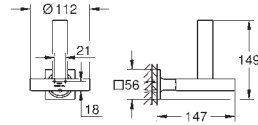

GROHE SPA

GROHE ALLURE

Ref. No.	Colour	EAN	Retail Guide Price (£)

40 956 001	Chrome	4005176532146	162.43
40 956 DC1	supersteel	4005176952845	227.40
40 956 MS1	satin steel	4005176945540	coming soon
40 956 GL1	cool sunrise	4005176532177	243.66
40 956 GN1	brushed cool sunrise	4005176532184	259.90
40 956 DA1	warm sunset	4005176532191	243.66
40 956 DL1	brushed warm sunset	4005176532207	259.90
40 956 AL1	brushed hard graphite	4005176532221	259.90
40 956 MG1	satin graphite	4005176946929	coming soon

Allure
Spare toilet paper holder
without cover
material: metal
concealed fastening
GROHE LongLife finish