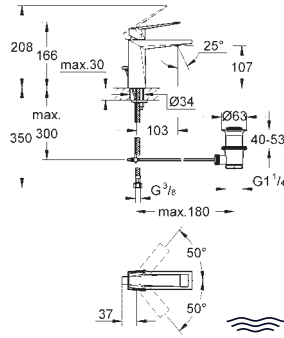

GROHE SPA

GROHE ALLURE BRILLIANT

Ref. No.	Colour	EAN	Retail Guide Price (£)

24 341 000	Chrome	4005176759659	688.22
24 341 DC0	supersteel	4005176759680	963.51
24 341 AL0	brushed hard graphite	4005176759673	1,101.15

Allure Brilliant Basin mixer 1/2" M-Size
monobloc installation
28 mm ceramic cartridge
with **GROHE SilkMove** temperature limiter
GROHE LongLife finish
GROHE EcoJoy - Less water, perfect flow
maximum flow rate (at 3 bar): 5 l/min
GROHE FastFixation installation system
spout with integrated mousseur
pop-up waste set 1 1/4"
flexible connection hoses

24 342 000	Chrome	4005176759697	688.22
24 342 DC0	supersteel	4005176759710	963.51
24 342 AL0	brushed hard graphite	4005176759703	1,101.15