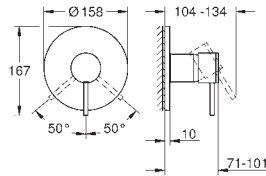

24 354 000	Chrome	4005176762062	372.24
24 354 DC0	supersteel	4005176761591	521.12
24 354 MS0	satin steel	4005176945687	coming soon
24 354 GL0	cool sunrise	4005176761607	558.35
24 354 GN0	brushed cool sunrise	4005176952142	595.58
24 354 DA0	warm sunset	4005176761584	558.35
24 354 DL0	brushed warm sunset	4005176952135	595.58
24 354 AL0	brushed hard graphite	4005176761577	595.58
24 354 MG0	satin graphite	4005176944901	coming soon

Atrio
Single-lever shower mixer trim
trim set for GROHE Rapido SmartBox (35 600/35 604)
GROHE SilkMove 46 mm ceramic cartridge
GROHE LongLife finish
wall escutcheon with **GROHE FastFixation**
(covered escutcheon- and shaft sealing, covered fixing)
metal escutcheon, retroactively 6° adjustable
metal lever
without roughing-in-set
flow performance:
outlet B or C = 30 l/min

35 604 000	4005176698774	82.66
GROHE Rapido SmartBox universal rough-in box for concealed installation