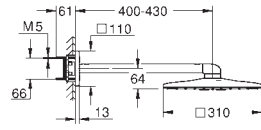

Ref. No.	Colour	EAN	Retail Guide Price (£)

26 479 MS0	satin steel	4005176946240	coming soon
26 479 MG0	satin graphite	4005176943836	coming soon

Rainshower SmartActive 310 Cube
Head shower set 430 mm, 2 sprays
Consisting of:
head shower Rainshower SmartActive 310 Cube
spray patterns: GROHE PureRain, ActiveRain
horizontal 430 mm shower arm
GROHE DreamSpray perfect spray pattern
GROHE LongLife finish
GROHE SpeedClean effortless limescale removal
Inner WaterGuide for a longer life
requires rough-in set 26 483 or 26 484 - to be ordered separately