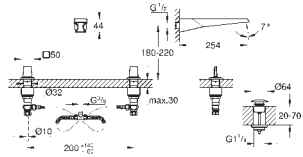

# ALLURE BRILLIANT ICON 3D / ATRIO ICON 3D

Ref. No.      Colour      EAN      Retail Guide Price (£)

GROHE SPA

20 635 SD0      stainless steel      4005176759642      27,923.83

**Allure Brilliant**  
**3-hole wall-mount basin mixer**  
**GROHE EcoJoy** - Less water, perfect flow  
 maximum flow rate (at 3 bar): 5 l/min  
 spout with integrated mousseur  
 red and blue markings on handles for hot and cold water  
 valves hot/cold with ceramic headparts  
 pressure-proof, flexible connection hoses  
 between spout and side valves  
 projection 256 mm  
**technical data**  
 flow pressure min 0.5 bar  
**recommended pressure 1.0 - 5.0 bar**  
 if static pressure is more than 5 bar fit pressure reducer  
 avoid major pressure differences between cold and hot water supply  
 max. temperature hot water inlet: 80°C  
 recommended temperature hot water inlet (energy saving): 60°C