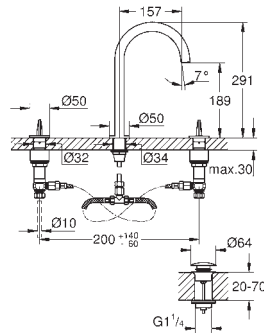

Atrio Icon 3D
3-hole deck-mount basin mixer
GROHE EcoJoy - Less water, perfect flow
maximum flow rate (at 3 bar): 5 l/min
open spout for pure laminar water flow
red and blue markings on handles for hot and cold water
valves hot/cold with ceramic headparts
Push-open waste set 1 1/4"
pressure-proof, flexible connection hoses
between spout and side valves
technical data
flow pressure min 0.5 bar
recommended pressure 1.0 - 5.0 bar
if static pressure is more than 5 bar fit pressure reducer
avoid major pressure differences between cold and hot water supply
max. temperature hot water inlet: 80°C
recommended temperature hot water inlet (energy saving): 60°C

GROHE SPA

20 665 SD0   stainless steel   4005176763250   28,342.69