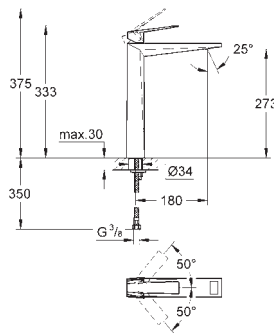

24 346 000	Chrome	4005176759796	1,060.23
24 346 DC0	supersteel	4005176759826	1,484.33
24 346 AL0	brushed hard graphite	4005176759819	1,696.38

Allure Brilliant Three-hole basin mixer 1/2" L-Size
ceramic headparts 1/2", 90°
GROHE LongLife finish
GROHE EcoJoy - Less water, perfect flow
maximum flow rate (at 3 bar): 5 l/min
spout with integrated mousseur
pop-up waste set 1 1/4"
pressure-proof, flexible connection hoses
between spout and side valves