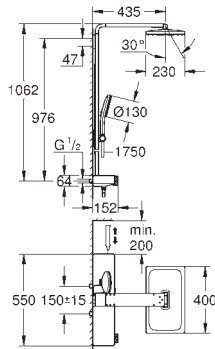

adjustable height via gliding element

initial Rainshower Aqua Pure unit (101 672 9990) enclosed

shower hose 1750 mm

GROHE Rainshower Aqua Pure removes chlorine and odor (hand shower)

GROHE SmartTip showering spray selection via push of a ring

GROHE EcoJoy - Less water, perfect flow

maximum flow rate (at 3 bar): 8.7 l/min

GROHE SmartControl with recessed metal buttons, push for ON-OFF, turn for volume adjustment from GROHE EcoJoy to full flow

GROHE ProGrip Metal with knurl structure

GROHE TurboStat compact cartridge with wax thermoelement

GROHE SafeStop safety button at 38°C

(calibration required)

GROHE SafeStop Plus optional temperature limiter at 43°C included

integrated **GROHE EasyReach** shower tray (black glass)

GROHE DreamSpray perfect spray pattern

GROHE LongLife finish

GROHE SpeedClean effortless limescale removal

Inner WaterGuide for a longer life

TwistStop preventing the hose from twisting

GROHE CoolTouch prevents scalding on hot surfaces

suitable for instantaneous heaters from 18 kW/h

minimum flow rate 5 l/min.

min. recommended pressure 1.0 bar

internal 6 V lithium battery (42 886 000) type CR-P2

battery lifetime approx. 10 years

replacement filter: Rainshower Aqua Pure unit (101 672 9990)

optional: Rainshower Aqua glass shelf (101 677)

to change the filter, a minimum distance of 20 cm from the right-hand side wall must be maintained