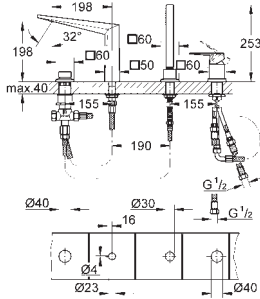

29 037 000		4005176865749	943.99
Baseframe for installation under tiled surround			

GROHE SPA

24 348 000	Chrome	4005176759871	3,087.70
24 348 DC0	supersteel	4005176759901	4,322.79
24 348 AL0	brushed hard graphite	4005176759895	4,940.32

Allure Brilliant

Single-lever bath mixer 1/2", floor mounted

for use with rough-in set 45 984 001

without roughing-in-set

GROHE SilkMove 46 mm ceramic cartridge

GROHE LongLife finish

automatic diverter: bath/shower

spout with integrated mousseur

projection 270 mm

integrated non-return valve

in the shower outlet 1/2"

with shower holder

hand shower Rainshower Aqua Cube Stick

metal shower hose 1250 mm

protected against backflow