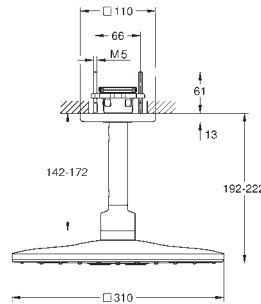

26 481 MS0	satin steel	4005176946257	963.37
26 481 MG0	satin graphite	4005176943843	coming soon

Rainshower SmartActive 310 Cube
Head shower set ceiling 142 mm, 2 sprays
Consisting of:
head shower Rainshower SmartActive 310 Cube
spray patterns: GROHE PureRain, ActiveRain
142 mm ceiling shower arm
GROHE DreamSpray perfect spray pattern
GROHE LongLife finish
GROHE SpeedClean effortless limescale removal
Inner WaterGuide for a longer life
requires rough-in set 26 483 or 26 484 - to be ordered separately