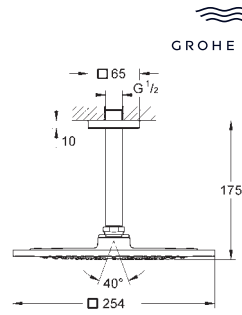

Ref. No.   Colour   EAN   Retail Guide Price (£)

GROHE SPA	26 861 000	Chrome	4005176758850	569.25
	26 861 MS0	satín steel	4005176946356	coming soon
	26 861 MG0	satín graphite	4005176944444	coming soon

Rainshower Aqua 10"
Head shower set ceiling 142 mm, 1 spray
Consisting of:
head shower Rainshower Aqua 10" (26 872)
material: metal
Rain spray pattern
Rainshower shower arm ceiling 142 mm (27 485 000)
GROHE EcoJoy - Less water, perfect flow
maximum flow rate (at 3 bar): 8 l/min
GROHE DreamSpray perfect spray pattern
GROHE LongLife finish
GROHE SpeedClean effortless limescale removal