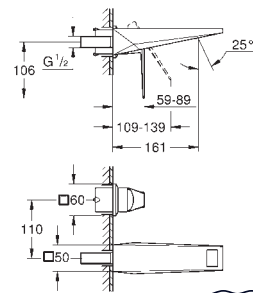

29 402 000	Chrome	4005176760037	837.02
29 402 DC0	supersteel	4005176760051	1,171.84
29 402 AL0	brushed hard graphite	4005176760044	1,339.25

Allure Brilliant
2-hole basin mixer
M-Size
wall mounted
without concealed body
for use with rough-in set 23 200
GROHE LongLife finish
GROHE EcoJoy - Less water, perfect flow
maximum flow rate (at 3 bar): 5 l/min
spout with integrated mousseur
centre distance 110 mm
projection 161 mm

29 403 000	Chrome	4005176760068	892.83
29 403 DC0	supersteel	4005176760082	1,249.96
29 403 AL0	brushed hard graphite	4005176760075	1,428.52

ditto, projection 210 mm

23 200 000		4005176908354	285.11

Rough-in for single-lever mixer, wall mount