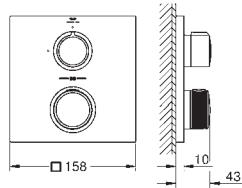

GROHE SPA	19 380 002	Chrome	4005176513190	561.14
	19 380 DC2	supersteel	4005176954153	785.59
	19 380 MS2	satin steel	4005176945151	coming soon
	19 380 GL2	cool sunrise	4005176513039	841.71
	19 380 GN2	brushed cool sunrise	4005176513015	897.82
	19 380 DA2	warm sunset	4005176513091	841.71
	19 380 DL2	brushed warm sunset	4005176513077	897.82
	19 380 AL2	brushed hard graphite	4005176513152	897.82
	19 380 MG2	satin graphite	4005176946530	coming soon

Allure

Thermostat for concealed installation with one valve

trim set for GROHE Rapido SmartBox (35 600/35 604)

GROHE TurboStat compact cartridge with wax thermelement

GROHE LongLife finish

wall escutcheon with GROHE FastFixation

(covered escutcheon- and shaft sealing, covered fixing)

metal escutcheon, retroactively 6° adjustable

GROHE SafeStop safety button at 38°C

(calibration required)

GROHE SafeStop Plus optional temperature limiter at 43°C or 46°C included

built-in non return valve

and dirt strainers

ceramic stop valve, 120°

metal handles

flow performance:

outlet B = 27 l/min

outlet C = 30 l/min

without roughing-in set 35 600/35 604 (please order separately)

35 604 000		4005176698774	82.66
GROHE Rapido SmartBox universal rough-in box for concealed installation