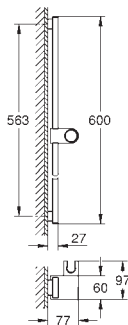

101673 000 0	Chrome	4067393005162	149.41
101673 KF0 0	phantom black	4067393005544	209.15
101673 AL0 0	brushed hard graphite	4067393005186	253.99
101673 GN0 0	brushed cool sunrise	4067393005537	253.99
101673 GL0 0	cool sunrise	4067393005520	239.05
101673 DL0 0	brushed warm sunset	4067393005513	253.99
101673 DA0 0	warm sunset	4067393005193	239.05
101673 DC0 0	supersteel	4067393005506	209.15

Rainshower Aqua
Shower rail, 600 mm
metal wall brackets
height adjustable glide element and swivel holder
GROHE LongLife finish