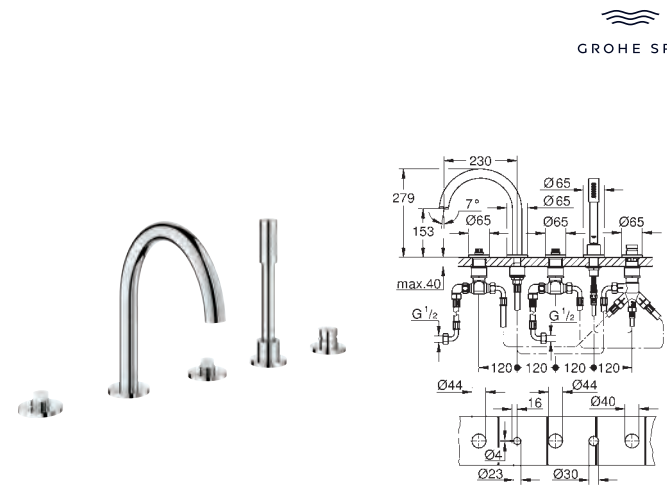

Ref. No.	Colour	EAN	Retail Guide Price (£)

	25 224 000	Chrome	4005176508950	1,459.65
	25 224 DC0	supersteel	4005176508851	2,043.51
	25 224 MS0	satin steel	4005176946677	coming soon
	25 224 GL0	cool sunrise	4005176508790	2,189.48
	25 224 GN0	brushed cool sunrise	4005176508776	2,335.44
	25 224 DA0	warm sunset	4005176508875	2,189.48
	25 224 DL0	brushed warm sunset	4005176508837	2,335.44
	25 224 AL0	brushed hard graphite	4005176508912	2,335.44
	25 224 MG0	satin graphite	4005176944031	coming soon

Atrio Private Collection
5-hole bath/shower combination
ceramic headparts 1/2", 90°
GROHE LongLife finish
Consisting of:
pre-assembled spout fixing
bath spout with mousseur and diverter bath/shower
hand shower Rainshower Aqua Stick 6.5 l/min
shower hose 2000 mm
flexible connection hoses
connection for shower hose
protected against backflow
for stick handles
to be combined with stick sets 48 464, 48 465 or 48 651, please order separately
can be used with 29 037 002

29 037 002		4005176519918	940.66

Baseframe for installation under tiled surround