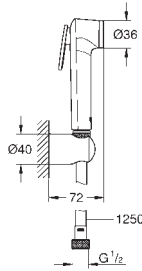

Ref. No.   Colour   EAN   Retail Guide Price (£)

27 513 001	Chrome	4005176333842	42.40
27 513 DC1	supersteel	4067393033356	113.67
27 513 MS1	satin steel	4067393030386	coming soon
27 513 GL1	cool sunrise	4005176737237	129.33
27 513 GN1	brushed cool sunrise	4005176737244	138.36
27 513 DL1	brushed warm sunset	4067393029045	138.35
27 513 MG1	satin graphite	4067393030379	coming soon

Tempesta-F Trigger Spray 30

Wall holder set 1 spray

Consisting of:
hand shower with trigger control (27 512 001)
maximum flow rate (at 3 bar): 8 l/min
wall shower holder (28 605)
Silverflex Long-Life shower hose 1250 mm (26 335)

GROHE EcoJoy - Less water, perfect flow
GROHE LongLife finish
GROHE SpeedClean effortless limescale removal
Inner WaterGuide for a longer life
TwistStop preventing the hose from twisting
Please refer to local norms regarding installation.