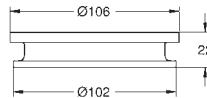

GROHE SPA

GROHE ATRIO

Ref. No.	Colour	EAN	Retail Guide Price (£)

40 964 001	chrome/frosted granite	4005176531019	44.30

Allure
Hair dryer inlet
material: plastic
fits holders Allure (40 963 xx1) and Atrio (40 885 xx0), please order separately