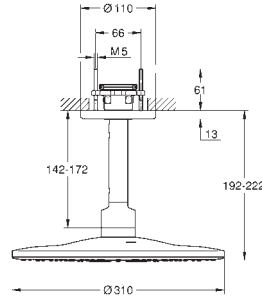

26 477 000	Chrome	4005176423772	609.80
26 477 DC0	supersteel	4005176526244	853.74
26 477 MS0	satin steel	4005176946233	coming soon
26 477 DA0	warm sunset	4005176557200	975.69
26 477 DL0	brushed warm sunset	4005176557217	1,036.68
26 477 GL0	cool sunrise	4005176557231	975.69
26 477 GN0	brushed cool sunrise	4005176557248	1,036.68
26 477 AL0	brushed hard graphite	4005176557187	1,036.68
26 477 MG0	satin graphite	4005176943829	914.71

Rainshower SmartActive 310

Head shower set ceiling 142 mm, 2 sprays

Consisting of:

head shower Rainshower SmartActive 310

spray patterns: GROHE PureRain, ActiveRain

142 mm ceiling shower arm

GROHE DreamSpray perfect spray pattern

GROHE LongLife finish

GROHE SpeedClean effortless limescale removal

Inner WaterGuide for a longer life

requires rough-in set 26 483 or 26 484 - to be ordered separately