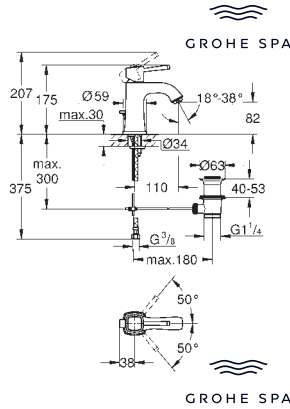

GROHE SPA

GROHE GRANDERA

Ref. No.	Colour	EAN	Retail Guide Price (£)

24 369 IG0	chrome/gold	4005176758119	558.57
24 369 DA0	warm sunset	4005176758102	644.51

Grandera
Basin mixer 1/2" M-Size
monobloc installation
28 mm ceramic cartridge
with **GROHE SilkMove**
temperature limiter
GROHE LongLife finish
GROHE EcoJoy - Less water, perfect flow
maximum flow rate (at 3 bar): 5 l/min
GROHE FastFixation installation system
GROHE AquaGuide adjustable mousseur
pop-up waste set 1 1/4"
flexible connection hoses

24 370 IG0	chrome/gold	4005176758157	558.57
ditto,	smooth body