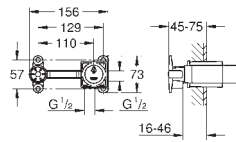

Single-lever mixer 1/2", concealed body
for 2 hole basin mixer
wall installation
without finishing trim set
GROHE SilkMove 35 mm ceramic cartridge
adjustable flow rate limiter
installation depth 45 to 75 mm
DR-brass
includes mounting template

29 025 002   4005176519895   297.60