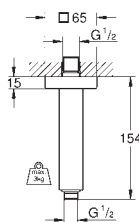

Rainshower

Shower arm ceiling 154 mm

material: metal

connection thread 1/2"

GROHE LongLife finish