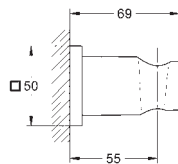

27 075 000	Chrome	4005176833090	39.71
27 075 DC0	supersteel	4067393030546	55.60
27 075 GL0	cool sunrise	4067393030560	63.54
27 075 GN0	brushed cool sunrise	4067393030577	67.51
27 075 DA0	warm sunset	4067393030539	63.54
27 075 DL0	brushed warm sunset	4067393030553	67.51
27 075 A00	hard graphite	4067393030515	63.54
27 075 AL0	brushed hard graphite	4067393030522	67.51

Rainshower
Wall hand Shower holder
non-adjustable
with square escutcheon
GROHE LongLife finish