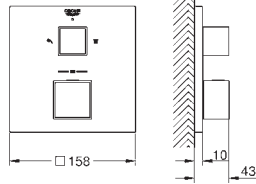

Ref. No.	Colour	EAN	Retail Guide Price (£)

24 154 000	Chrome	4005176481185	632.52
24 154 DC0	supersteel	4005176574238	885.52
24 154 AL0	brushed hard graphite	4005176585920	1,012.02

Grohtherm Cube

Thermostatic shower mixer for 2 outlets with integrated shut off/diverter valve

trim set for GROHE Rapido SmartBox (35 600/35 604)

GROHE TurboStat compact cartridge with wax thermoelement

GROHE LongLife finish

wall escutcheon with **GROHE FastFixation**

(covered escutcheon- and shaft sealing, covered fixing)

metal escutcheon, retroactively 6° adjustable

printed head and hand shower symbol

GROHE SafeStop safety button at 38°C

(calibration required)

GROHE SafeStop Plus optional temperature limiter at 43°C or 46°C included

GROHE AquaDimmer, integrated shut off/diverter valve

flow performance:

outlet B = 27 l/min

outlet C = 30 l/min

without roughing-in-set

35 604 000		4005176698774	82.66
GROHE Rapido SmartBox universal rough-in box for concealed installation			

GROHE SPA

29 405 000	Chrome	4005176760105	1,841.46
29 405 DC0	supersteel	4005176760129	2,578.04
29 405 AL0	brushed hard graphite	4005176760112	2,946.34

Allure Brilliant

4-hole single-lever bath combination

GROHE SilkMove 46 mm ceramic cartridge

GROHE LongLife finish

pre-assembled spout fixing

single lever mixer operating element

bath spout with integrated mousseur

diverter bath/shower

hand shower Rainshower Aqua Cube Stick 6.5 l/min

metal shower hose 2000 mm (always chrome for any colour of the set)

flexible connection hoses

connection for shower hose

protected against backflow

for use with 29 037 000