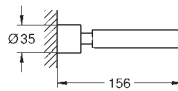

40 885 000	Chrome	4005176752957	94.06
40 885 DC0	supersteel	4005176753985	131.70
40 885 EN0	brushed nickel	4005176753992	150.50
40 885 MS0	satin steel	4005176946103	coming soon
40 885 GL0	cool sunrise	4005176754005	141.10
40 885 GN0	brushed cool sunrise	4005176952685	150.50
40 885 DA0	warm sunset	4005176753978	141.10
40 885 DL0	brushed warm sunset	4005176950278	150.50
40 885 AL0	brushed hard graphite	4005176753961	150.50
40 885 MG0	satin graphite	4005176944710	coming soon

Atrio

Glass/soap dish holder

fits soap dish 40 883 000 or hair dryer inlet 40 964 001 (please order separately)

material: metal

concealed fastening

GROHE LongLife finish