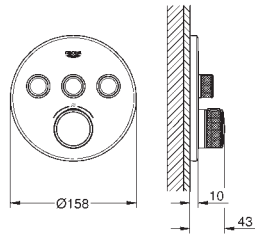

Ref. No.	Colour	EAN	Retail Guide Price (£)

29 121 000	Chrome	4005176412271	687.65
29 121 DC0	supersteel	4005176455094	962.72
29 121 MS0	satin steel	4005176946424	coming soon
29 121 DA0	warm sunset	4005176493201	1,031.49
29 121 DL0	brushed warm sunset	4005176493218	1,100.25
29 121 GL0	cool sunrise	4005176493188	1,031.49
29 121 GN0	brushed cool sunrise	4005176493195	1,100.25
29 121 AL0	brushed hard graphite	4005176455100	1,100.25
29 121 MG0	satin graphite	4005176944284	1,031.49

Grotherm SmartControl

Thermostat for concealed installation with 3 valves

trim set for GROHE Rapido SmartBox (35 600/35 604)
metal wall escutcheon with **GROHE FastFixation** (covered escutcheon and shaft sealing, covered fixing), retroactively 6° adjustable

GROHE LongLife finish

GROHE SmartControl push for ON-OFF, turn for volume adjustment from GROHE EcoJoy to Full Flow
exchangeable symbols

GROHE TurboStat compact cartridge with wax thermoelement

GROHE ProGrip with knurl structure

GROHE SafeStop safety button at 38°C

(calibration required)

GROHE SafeStop Plus optional temperature limiter at 43°C or 46°C included
built-in non return valve
and dirt strainers

multiple outlets can be run simultaneously

without roughing-in-set

flow performance:

outlet A = 23 l/min

outlet B = 27 l/min

outlet C = 23 l/min

outlet A + B = 33 l/min

outlet A + B + C = 36 l/min

29 122 000	Chrome	4005176412288	419.60
29 122 DC0	supersteel	4005176455117	587.44
29 122 MS0	satin steel	4005176946431	coming soon
29 122 GL0	cool sunrise	4005176515194	629.40
29 122 DA0	warm sunset	4005176515217	629.40
29 122 DL0	brushed warm sunset	4005176515224	671.36
29 122 AL0	brushed hard graphite	4005176455124	671.36
29 122 MG0	satin graphite	4005176944291	coming soon