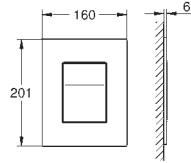

600 x 400 mm

including fixation set

including non-closable ceramic waste set

ultra-thin edge design

**GROHE HyperClean** antibacterial glazing  
sanitary ware

Ref. No.	Colour	EAN	Retail Guide Price (£)
----------	--------	-----	------------------------