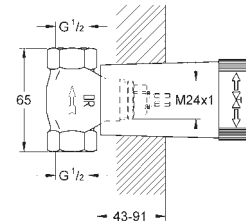

29 032 000		4005176845277	38.73

Concealed valve
pre-assembled headpart 1/2"
threaded union 1/2"
installation depth infinitely adjustable 43 - 91 mm
DR-brass