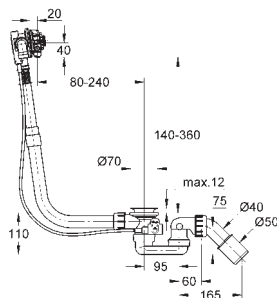

Talentofill
Inlet-, pop-up and waste-system
for normal baths
without finishing trim set
with bottle trap and 45°-outlet-bend