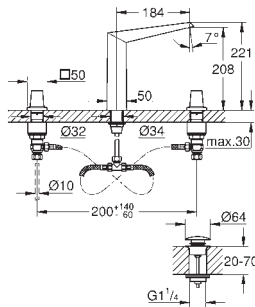

Allure Brilliant
3-hole deck-mount basin mixer
GROHE EcoJoy - Less water, perfect flow
maximum flow rate (at 3 bar): 5 l/min
spout with integrated mousseur
red and blue markings on handles for hot and cold water
valves hot/cold with ceramic headparts
Push-open waste set 1 1/4"
pressure-proof, flexible connection hoses
between spout and side valves
technical data
flow pressure min 0.5 bar
recommended pressure 1.0 - 5.0 bar
if static pressure is more than 5 bar fit pressure reducer
avoid major pressure differences between cold and hot water supply
max. temperature hot water inlet: 80°C
recommended temperature hot water inlet (energy saving): 60°C

GROHE SPA

20 664 SD0   stainless steel   4005176763243   28,342.69