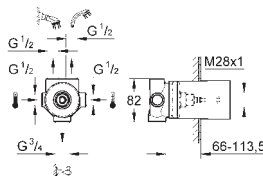

29 033 000		4005176845338	317.69

5-way diverter
concealed body
wall installation
with ceramic sealing disks
connection cold and hot 1/2"
2 outlets 1/2"
1 bath outlet 3/4"
installation depth infinitely adjustable 66 - 113 mm
DR-brass