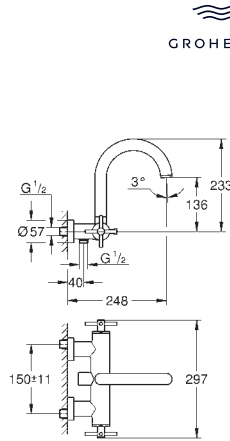

Ref. No. Colour EAN Retail Guide Price (£)

25 268 000	Chrome	088754140470	778.48
25 268 DC0	supersteel	4005176761461	1,089.87
25 268 MS0	satin steel	4005176945816	coming soon
25 268 GL0	cool sunrise	4005176761478	1,167.72
25 268 GN0	brushed cool sunrise	4005176952401	1,245.57
25 268 DA0	warm sunset	4005176761454	1,167.72
25 268 DL0	brushed warm sunset	4005176952395	1,245.57
25 268 AL0	brushed hard graphite	4005176761447	1,245.57
25 268 MG0	satin graphite	4005176945038	coming soon

Aerio
Bath / shower mixer 1/2"
wall mounted
ceramic headparts 1/2", 90°
GROHE LongLife finish
automatic diverter: bath/shower
tubular spout
with stop restriction
mousseur
covered S-unions
protected against backflow
without shower set
with cross handles
Two different sets of caps included. One set with „H“ and „C“ marking, one set without marking.