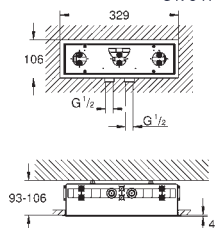

26 739 000		4005176644641	coming soon

Rainshower Aqua Small rough-in for ceiling showers
ready for 2 water ways (including 2 x connection threads 1/2", water guide, mounting material and sealing material for further combinations)
Inner WaterGuide for a longer life