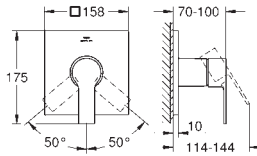

19 317 001	Chrome	4005176513756	428.23
19 317 DC1	supersteel	4005176954139	599.53
19 317 MS1	satin steel	4005176945137	coming soon
19 317 GL1	cool sunrise	4005176513596	642.35
19 317 GN1	brushed cool sunrise	4005176513572	685.18
19 317 DA1	warm sunset	4005176513657	642.35
19 317 DL1	brushed warm sunset	4005176513633	685.18
19 317 AL1	brushed hard graphite	4005176513718	685.18
19 317 MG1	satin graphite	4005176946523	coming soon

Allure
Single-lever shower mixer trim
trim set for GROHE Rapido SmartBox (35 600/35 604)
GROHE SilkMove 46 mm ceramic cartridge
GROHE LongLife finish
wall escutcheon with **GROHE FastFixation**
(covered escutcheon- and shaft sealing, covered fixing)
metal escutcheon, retroactively 6° adjustable
metal lever
flow performance:
outlet B or C = 30 l/min
without roughing-in set 35 600/35 604 (please order separately)

35 604 000	4005176698774	82.66
GROHE Rapido SmartBox universal rough-in box for concealed installation