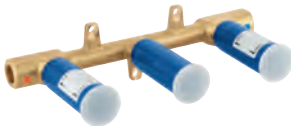

Two-handle basin mixer concealed body, 1/2"
for 3-hole basin mixer
wall installation
without finishing trim set
DR-brass
includes mounting template
allows for waterproofing of wall construction surrounding the concealed body with sealing sleeve

35 604 000   4005176698774   82.66