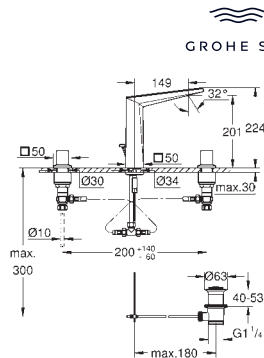

20 669 000	Chrome	4005176795039	3,031.17
20 669 DC0	supersteel	4005176795046	4,799.34
20 669 ALO	brushed hard graphite	4005176795053	5,051.94

Allure Brilliant Private Collection Three-hole basin mixer 1/2" L-Size
black Caesarstone trapeze handles
spout with Vanilla Noir Caesarstone inlay
ceramic headparts 1/2", 90°
GROHE LongLife finish
GROHE EcoJoy - Less water, perfect flow maximum flow rate (at 3 bar): 5 l/min
spout with integrated mousseur
pop-up waste set 1 1/4"
pressure-proof, flexible connection hoses between spout and side valves