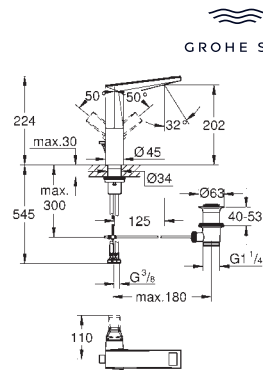

24 414 000	Chrome	4005176795466	1,641.88
24 414 DC0	supersteel	4005176794056	2,298.63
24 414 AL0	brushed hard graphite	4005176794865	2,627.01

Allure Brilliant Private Collection
Single-lever basin mixer 1/2"
L-Size
spout with Vanilla Noir Caesarstone inlay
monobloc installation
28 mm ceramic cartridge
with **GROHE SilkMove**
temperature limiter
GROHE LongLife finish
GROHE EcoJoy - Less water, perfect flow
maximum flow rate (at 3 bar): 5 l/min
GROHE FastFixation installation system
spout with integrated mousseur
pop-up waste set 1 1/4"
flexible connection hoses