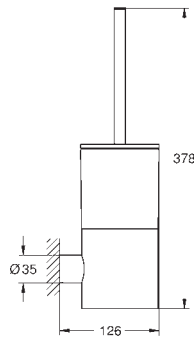

GROHE SPA

GROHE ATRIO

Ref. No.	Colour	EAN	Retail Guide Price (£)

40 891 000	Chrome	4005176754807	142.72
40 891 DC0	supersteel	4005176754838	199.81
40 891 EN0	brushed nickel	4005176755088	228.35
40 891 MS0	satin steel	4005176946165	coming soon
40 891 GL0	cool sunrise	4005176755095	214.08
40 891 DA0	warm sunset	4005176754821	214.08
40 891 DL0	brushed warm sunset	4005176952791	228.35
40 891 AL0	brushed hard graphite	4005176754814	228.35
40 891 MG0	satin graphite	4005176944772	214.08

Atrio
Toilet roll holder
material: metal
concealed fastening
without cover
GROHE LongLife finish

40 892 000	Chrome	4005176755101	283.82
40 892 DC0	supersteel	4005176755132	397.35
40 892 EN0	brushed nickel	4005176755149	454.11
40 892 MS0	satin steel	4005176946172	coming soon
40 892 GL0	cool sunrise	4005176755156	425.73
40 892 GN0	brushed cool sunrise	4005176952821	454.11
40 892 DA0	warm sunset	4005176755125	425.73
40 892 DL0	brushed warm sunset	4005176952814	454.11
40 892 AL0	brushed hard graphite	4005176755118	454.11
40 892 MG0	satin graphite	4005176944789	coming soon

Atrio
Toilet brush set
material: glass / metal
wall mounted
concealed fastening
GROHE LongLife finish

40 791 001	white	4005176323409	9.14
40 791 KS1	velvet black	4005176336379	9.14

Spare Brush Head