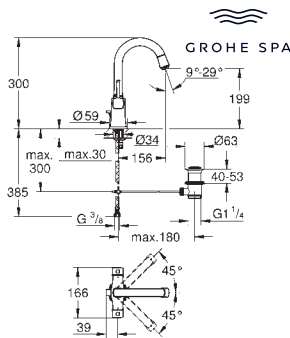

20 666 IG0	chrome/gold	4005176761553	670.27

Grandera
Two-handle basin mixer, 1/2" L-Size
monobloc installation
valves hot/cold
with headparts 1/2" - 90°
GROHE LongLife finish
GROHE EcoJoy - Less water, perfect flow
maximum flow rate (at 3 bar): 5 l/min
GROHE AquaGuide adjustable mousseur
swivel spout
pop-up waste set 1 1/4"
flexible connection hoses