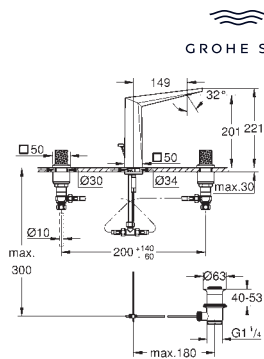

20 667 000	Chrome	4005176795510	1,494.89
20 667 DC0	supersteel	4005176795527	2,242.34
20 667 ALO	brushed hard graphite	4005176795534	2,391.83

Allure Brilliant Private Collection Three-hole basin mixer 1/2" L-Size
knurled trapeze handles
ceramic headparts 1/2", 90°
GROHE LongLife finish
GROHE EcoJoy - Less water, perfect flow maximum flow rate (at 3 bar): 5 l/min
spout with integrated mousseur
pop-up waste set 1 1/4"
pressure-proof, flexible connection hoses between spout and side valves