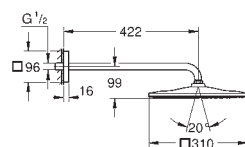

26 564 MS0	satin steel	4005176946288	coming soon
26 564 MG0	satin graphite	4005176943874	coming soon

Rainshower Mono 310 Cube
Head shower set 422 mm, 1 spray
Consisting of:
head shower Rainshower 310
spray pattern: GROHE PureRain
maximum flow rate (at 3 bar): 7.5 l/min
Rainshower shower arm 422 mm
GROHE EcoJoy - Less water, perfect flow
GROHE DreamSpray perfect spray pattern
GROHE LongLife finish
GROHE SpeedClean effortless limescale removal
Inner WaterGuide for a longer life
suitable for instantaneous heater