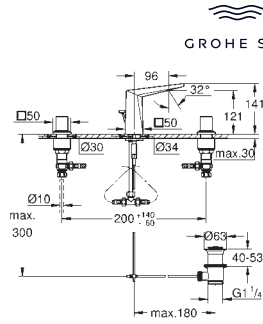

GROHE SPA

GROHE ALLURE BRILLIANT

Ref. No.	Colour	EAN	Retail Guide Price (£)

20 626 000	Chrome	4005176760136	841.42
20 626 DC0	supersteel	4005176760150	1,177.98
20 626 AL0	brushed hard graphite	4005176760143	1,346.26

Allure Brilliant
Three-hole basin mixer 1/2"
M-Size
ceramic headparts 1/2", 90°
GROHE LongLife finish
GROHE EcoJoy - Less water, perfect flow
maximum flow rate (at 3 bar): 5 l/min
low spout with integrated mousseur
pop-up waste set 1 1/4"
pressure-proof, flexible connection hoses
between spout and side valves