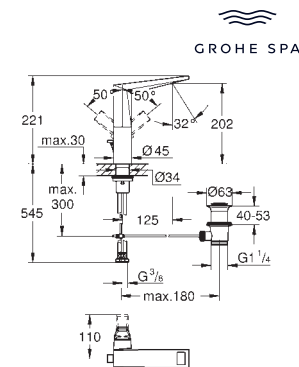

24 400 000	Chrome	4005176794964	1,273.42
24 400 DC0	supersteel	4005176794971	1,910.12
24 400 ALO	brushed hard graphite	4005176795428	2,037.46

Allure Brilliant Private Collection Single-lever basin mixer 1/2" L-Size
knurled lever
monobloc installation
28 mm ceramic cartridge with **GROHE SilkMove** temperature limiter
GROHE LongLife finish
GROHE EcoJoy - Less water, perfect flow
maximum flow rate (at 3 bar): 5 l/min
GROHE FastFixation installation system
spout with integrated mousseur
pop-up waste set 1 1/4"
flexible connection hoses