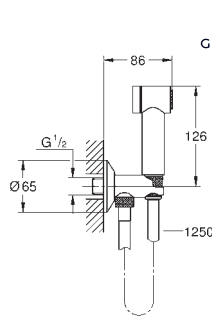

GROHE SPA

RAINSHOWER AQUA TRIGGER SPRAYS

Ref. No.

Colour

EAN

Retail Guide Price (£)

26 841 000

Chrome

4005176754241

214.46

Rainshower Aqua

Wall holder set with self-closing angle valve, 1 spray

Consisting of:

hand shower with trigger control (26 839)

valve with integrated shower holder (26 842)

Silverflex Long-Life shower hose 1250 mm (26 335)

GROHE LongLife finish

GROHE SpeedClean effortless limescale removal

TwistStop preventing the hose from twisting

Min. recommended pressure 0.5 bar

Please refer to local norms regarding installation.

26 840 000

Chrome

4005176754234

211.00

ditto, shower hose 1000 mm