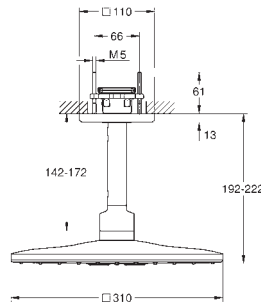

Ref. No.	Colour	EAN	Retail Guide Price (€)

26 481 000	Chrome	4005176425219	642.25
26 481 DC0	supersteel	4005176526268	899.14
26 481 MS0	satin steel	4005176946257	963.37
26 481 DA0	warm sunset	4005176557361	1,027.59
26 481 DL0	brushed warm sunset	4005176557378	1,091.82
26 481 GL0	cool sunrise	4005176557392	1,027.59
26 481 GN0	brushed cool sunrise	4005176557408	1,091.82
26 481 AL0	brushed hard graphite	4005176557347	1,091.82
26 481 MG0	satin graphite	4005176943843	coming soon

Rainshower SmartActive 310 Cube
Head shower set ceiling 142 mm, 2 sprays
Consisting of:
head shower Rainshower SmartActive 310 Cube
spray patterns: GROHE PureRain, ActiveRain
142 mm ceiling shower arm
GROHE DreamSpray perfect spray pattern
GROHE LongLife finish
GROHE SpeedClean effortless limescale removal
Inner WaterGuide for a longer life
requires rough-in set 26 483 or 26 484 - to be ordered separately