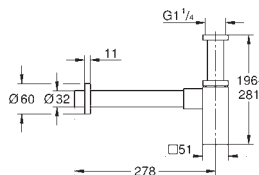

40 564 000	Chrome	4005176912740	116.85
40 564 DC0	supersteel	4005176491795	163.60
40 564 A00	hard graphite	4005176491849	175.29
40 564 AL0	brushed hard graphite	4005176491788	186.97

Bottle trap

for wash basin
GROHE LongLife finish
brass body