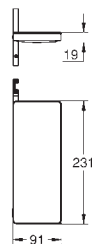

101677 000 0	Chrome	4067393005339	146.44

Rainshower Aqua
Shelf
for Rainshower Aqua Pure shower systems
compatible with 100961, 100962, 100964, 101680
height adjustable (by using an Allen key)
with white glass shower tray
material: metal
GROHE EasyReach shower tray
GROHE LongLife finish