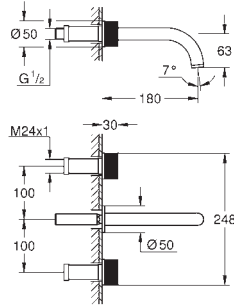

GROHE SPA

ATRIO PRIVATE COLLECTION

Ref. No. Colour EAN Retail Guide Price (£)

20 589 000	Chrome	4005176511691	735.32
20 589 DC0	supersteel	4005176511592	1,029.43
20 589 MS0	satin steel	4005176946585	coming soon
20 589 GL0	cool sunrise	4005176503306	1,102.98
20 589 GN0	brushed cool sunrise	4005176511530	1,176.50
20 589 DA0	warm sunset	4005176511615	1,102.98
20 589 DL0	brushed warm sunset	4005176511578	1,176.50
20 589 AL0	brushed hard graphite	4005176511653	1,176.49
20 589 MG0	satin graphite	4005176944178	coming soon

Aerio Private Collection
3-hole basin mixer
M-Size
wall mounted
to be used with rough-in set 29 025 002
valves hot/cold
with headparts 1/2" - 90°
GROHE LongLife finish
GROHE EcoJoy - Less water, perfect flow
maximum flow rate (at 3 bar): 5 l/min
centre distance 200 mm
projection 180 mm
knobs with metal inlay
can be combined with 48 460 000 or 48 461 000
without roughing-in set 29 025 002 (please order separately)

29 025 002		4005176519895	297.60

Rough-in set for 3-hole basin mixer