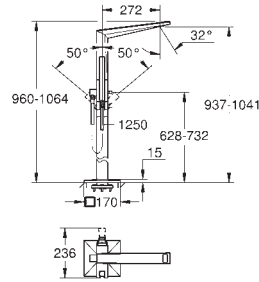

24 423 000	Chrome	4005176795312	4,595.45
24 423 DC0	supersteel	4005176795329	6,893.18
24 423 AL0	brushed hard graphite	4005176795336	7,352.72

Allure Brilliant Private Collection
Single-lever bath mixer 1/2", floor mounted

white Caesarstone handle
spout with White Attica Caesarstone inlay
for use with rough-in set 45 984 001

without roughing-in-set

GROHE SilkMove 46 mm ceramic cartridge
GROHE LongLife finish

automatic diverter: bath/shower
spout with integrated mousseur
projection 270 mm

integrated non-return valve
in the shower outlet 1/2"
with shower holder

hand shower Rainshower Aqua Cube Stick
metal shower hose 1250 mm
protected against backflow

45 984 001		4005176992056	563.83
Rough-in set 1/2" for floor-mounted mixers/spouts			

29 086 000		4005176935497	414.82
Rough-in set 1/2" for floor-mounted mixers/spouts