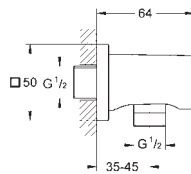

27 076 000	Chrome	4005176833106	62.05
27 076 DC0	supersteel	4005176950216	86.88
27 076 GL0	cool sunrise	4005176950230	99.30
27 076 GN0	brushed cool sunrise	4005176954016	105.50
27 076 DA0	warm sunset	4005176950209	99.30
27 076 DL0	brushed warm sunset	4005176950223	105.50
27 076 A00	hard graphite	4005176950186	99.30
27 076 AL0	brushed hard graphite	4005176950193	105.50

Rainshower
Shower outlet elbow
male connection thread 1/2"
with square escutcheon
protected against backflow
GROHE LongLife finish