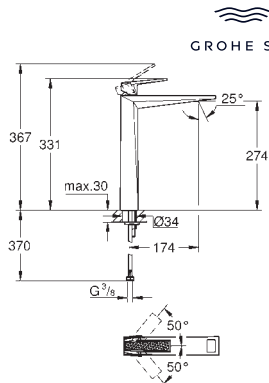

24 417 000	Chrome	4005176794872	1,577.95
24 417 DC0	supersteel	4005176794896	2,366.92
24 417 AL0	brushed hard graphite	4005176794902	2,524.71

Allure Brilliant Private Collection
Basin mixer 1/2"
XL-Size
knurled lever
monobloc installation
for free-standing basins
28 mm ceramic cartridge
with **GROHE SilkMove**
temperature limiter
GROHE LongLife finish
GROHE EcoJoy - Less water, perfect flow
maximum flow rate (at 3 bar): 5 l/min
GROHE FastFixation installation system
spout with integrated mousseur
smooth body
flexible connection hoses