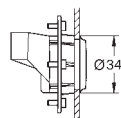

Rainshower Aqua Mist
Spray former
spray pattern: GROHE Drizzle spray
Ø 34 mm
spray plate in corresponding colour
GROHE LongLife finish
min. recommended pressure 1.0 bar
maximum flow rate (at 3 bar): 1 l/min (with non-restricted flow)
rough-in box 26 739 000 and, according to number of spray formers, cover 26 784 000, 26 785 000 or 26 786 000 have to be ordered separately