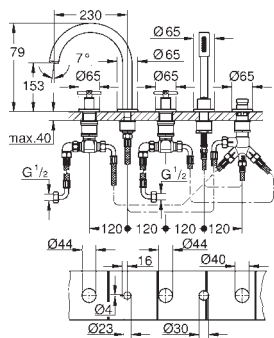

Ref. No. Colour EAN Retail Guide Price (£)

29 396 000	Chrome	4005176754067	113.52
29 396 DC0	supersteel	4005176754098	158.94
29 396 MS0	satin steel	4005176945847	coming soon
29 396 GL0	cool sunrise	4005176754104	170.29
29 396 GN0	brushed cool sunrise	4005176952463	181.64
29 396 DA0	warm sunset	4005176754081	170.29
29 396 DL0	brushed warm sunset	4005176952456	181.64
29 396 AL0	brushed hard graphite	4005176754074	181.64
29 396 MG0	satin graphite	4005176947032	coming soon

Aerio
Concealed stop-valve trim
for concealed valve 35 028 000 or 29 032 000
GROHE LongLife finish
installation depth infinitely adjustable 20-80 mm
escutcheon with screwable wall sealing
with cross handle

35 028 000		4005176908316	163.56

GROHE Rapido C rough-in box for single volume control

29 407 000	Chrome	4005176762772	1,459.65
29 407 DC0	supersteel	4005176762802	2,043.51
29 407 MS0	satin steel	4005176945878	coming soon
29 407 GL0	cool sunrise	4005176762819	2,189.48
29 407 GN0	brushed cool sunrise	4005176952524	2,335.44
29 407 DL0	brushed warm sunset	4005176952517	2,335.44
29 407 DA0	warm sunset	4005176762796	2,189.48
29 407 AL0	brushed hard graphite	4005176762789	2,335.44
29 407 MG0	satin graphite	4005176947063	coming soon
29 407 KF0	phantom black	4067393056638	coming soon

Aerio
5-hole bath/shower combination
ceramic headparts 1/2", 90°
GROHE LongLife finish
Consisting of:
pre-assembled spout fixing
with lever handles
bath spout with mousseur and diverter bath/shower
hand shower Rainshower Aqua Stick 6.5 l/min
shower hose 2000 mm
flexible connection hoses
connection for shower hose
protected against backflow
can be used with 29 037 002
Two different sets of caps included. One set with
„H“ and „C“ marking, one set without marking.