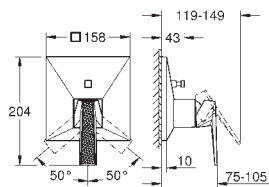

Allure Brilliant Private Collection
Single-lever mixer with 2-way diverter
knurled handle
trim set for GROHE Rapido SmartBox (35 600/35 604)
GROHE SilkMove 46 mm ceramic cartridge
GROHE LongLife finish
wall escutcheon with **GROHE FastFixation**
(covered escutcheon- and shaft sealing, covered fixing)
metal escutcheon, retroactively 6° adjustable
metal lever
automatic 2-way diverter
flow performance:
outlet B = 27 l/min, outlet C = 27 l/min
without roughing-in-set

35 604 000		4005176698774	82.66

GROHE Rapido SmartBox universal rough-in box for concealed installation