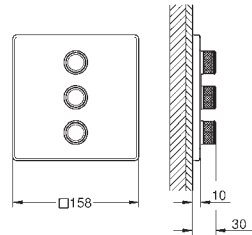

Grotherm SmartControl

Triple volume control trim

set for final installation for
GROHE Rapido SmartBox 35 600/35 604/35 601
metal wall escutcheon with **GROHE FastFixation** (covered escutcheon and shaft sealing, covered fixing), retroactively 6° adjustable
10 mm thin profile escutcheon

GROHE LongLife finish

GROHE SmartControl push for ON-OFF, turn for volume adjustment from GROHE EcoJoy to Full Flow
exchangeable symbols

GROHE ProGrip with knurl structure

multiple outlets can be run simultaneously

without roughing-in-set

flow performance:

outlet D = 28 l/min

outlet E = 28 l/min

outlet A = 28 l/min

outlet D+E+A = 65 l/min

optional flow reducer for CALGreen compliance included

26 658 000	Chrome	4005176533082	69.34
26 658 DC0	supersteel	4005176950032	97.07
26 658 MS0	satin steel	4005176946301	coming soon
26 658 DA0	warm sunset	4005176950025	110.95
26 658 DL0	brushed warm sunset	4005176950049	117.89
26 658 GL0	cool sunrise	4005176950056	110.95
26 658 GN0	brushed cool sunrise	4005176950063	117.89
26 658 AL0	brushed hard graphite	4005176950018	117.89
26 658 MG0	satin graphite	4005176944390	104.02