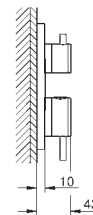

Atrio
Thermostatic bath tub mixer for 2 outlets with integrated shut off/diverter valve

trim set for GROHE Rapido SmartBox (35 600/35 604)
GROHE TurboStat compact cartridge with wax thermoelement
GROHE LongLife finish
wall escutcheon with **GROHE FastFixation**
(covered escutcheon- and shaft sealing, covered fixing)
metal escutcheon, retroactively 6° adjustable
printed hand shower and bath filler symbol
GROHE SafeStop safety button at 38°C
(calibration required)
GROHE SafeStop Plus optional temperature limiter at 43°C or 46°C included
GROHE AquaDimmer, integrated shut off/diverter valve
metal handles

without roughing-in-set

flow performance:

outlet B = 27 l/min

outlet C = 30 l/min

35 604 000		4005176698774	82.66

GROHE Rapido SmartBox universal rough-in box for concealed installation