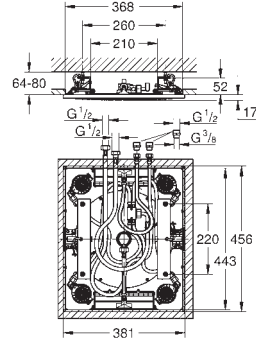

Rainshower Aqua 15"
Ceiling shower 3 sprays
spray patterns: Rain, Bokoma Spray, Waterfall and combinations
381 mm (width) x 17 mm (height) x 456 mm (depth)
material: metal
GROHE DreamSpray perfect spray pattern
GROHE LongLife finish
GROHE XL Waterfall extra wide waterfall spray
GROHE SpeedClean effortless limescale removal
flow of single spray at 3 bar:
1 x Rain spray 300 mm: approx. 15 l/min
2 x XL Waterfall: 1 x Waterfall 20 l/min, 2 x Waterfall 35.5 l/min
4 x Bokoma Spray with adjustment angle 20°: 19 l/min
the ceiling shower has to be controlled by 3 or 4 outlets + 1 hand shower outlet
and the performance of the waste must be of sufficient size (more than 53 l/min)

GROHE SPA

26 883 000	Chrome	4005176759291	819.73