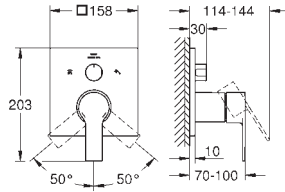

GROHE SPA

GROHE ALLURE

Ref. No.	Colour	EAN	Retail Guide Price (£)

GROHE SPA	29 176 001	Chrome	4005176507779	531.60
	29 176 DC1	supersteel	4005176954276	744.24
	29 176 MS1	satin steel	4005176945274	coming soon
	29 176 GL1	cool sunrise	4005176507632	797.40
	29 176 GN1	brushed cool sunrise	4005176507618	850.57
	29 176 DA1	warm sunset	4005176500534	797.40
	29 176 DL1	brushed warm sunset	4005176507670	850.57
	29 176 AL1	brushed hard graphite	4005176507731	850.57
	29 176 MG1	satin graphite	4005176947117	coming soon

Allure

Single-lever mixer with 3-way diverter

trim set for GROHE Rapido SmartBox (35 600/35 604)

GROHE SilkMove 46 mm ceramic cartridge

GROHE LongLife finish

wall escutcheon with GROHE FastFixation

(covered escutcheon- and shaft sealing, covered fixing)

metal escutcheon, retroactively 6° adjustable

metal lever

3-way diverter

flow performance:

outlet A = 27 l/min,

outlet B = 27 l/min,

outlet C = 27 l/min

without roughing-in set 35 600/35 604 (please order separately)

35 604 000		4005176698774	82.66
GROHE Rapido SmartBox universal rough-in box for concealed installation