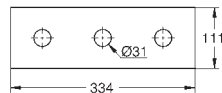

26 786 000	Chrome	4005176681615	coming soon
26 786 MS0	satIn steel	4005176946011	coming soon
26 786 MG0	satIn graphite	4005176944628	coming soon

Rainshower Aqua 3 holes Ceiling shower cover
for 2 sprays
334 x 111 mm
GROHE LongLife finish
spray plates 26 735 000 and/or 26 737 000 to be ordered separately as well as rough-in box 26 739 000

26 739 000		4005176644641	coming soon

Rainshower Aqua small rough-in for ceiling showers