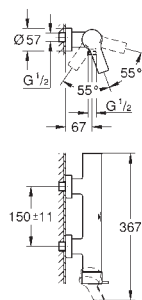

Allure
Single-lever shower mixer 1/2" exposed
wall mounted
GROHE SilkMove 35 mm ceramic cartridge
GROHE LongLife finish
adjustable flow rate limiter
shower bottom outlet 1/2" with
integrated non return-valve
covered S-unions
protected against backflow