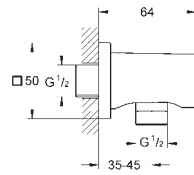

GROHE SPA

GROHE COMPLEMENTARY PRODUCTS

SPA SHOWERS

Ref. No.	Colour	EAN	Retail Guide Price (£)

27 076 000	Chrome	4005176833106	62.05
27 076 DC0	supersteel	4005176950216	86.88
27 076 GL0	cool sunrise	4005176950230	99.30
27 076 GN0	brushed cool sunrise	4005176954016	105.50
27 076 DA0	warm sunset	4005176950209	99.30
27 076 DL0	brushed warm sunset	4005176950223	105.50
27 076 AL0	brushed hard graphite	4005176950193	105.50

Rainshower
Shower outlet elbow
male connection thread 1/2"
with square escutcheon
protected against backflow
GROHE LongLife finish