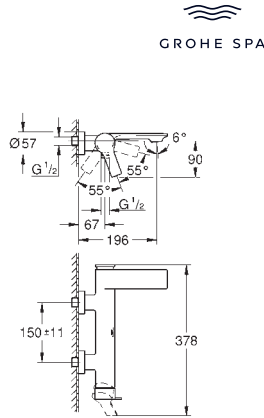

GROHE SPA

GROHE ALLURE

Ref. No.	Colour	EAN	Retail Guide Price (£)

32 826 001	Chrome	4005176507076	708.80
32 826 DC1	supersteel	4005176954313	992.33
32 826 MS1	satin steel	4005176945311	coming soon
32 826 GL1	cool sunrise	4005176506932	1,063.20
32 826 GN1	brushed cool sunrise	4005176506918	1,134.08
32 826 DA1	warm sunset	4005176500930	1,063.20
32 826 DL1	brushed warm sunset	4005176506970	1,134.08
32 826 AL1	brushed hard graphite	4005176507038	1,134.08
32 826 MG1	satin graphite	4005176947247	coming soon

Allure
Single-lever bath mixer 1/2" exposed
wall mounted
GROHE SilkMove 35 mm ceramic cartridge
GROHE LongLife finish
adjustable flow rate limiter
automatic diverter: bath/shower
cast spout
mousseur
shower bottom outlet 1/2" with
integrated non return-valve
covered S-unions
protected against backflow