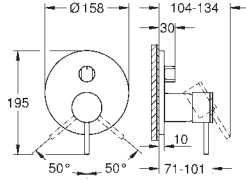

GROHE SPA

GROHE ATRIO

Ref. No.	Colour	EAN	Retail Guide Price (£)

24 356 000	Chrome	4005176762086	437.80
24 356 DC0	supersteel	4005176761164	612.92
24 356 MS0	satin steel	4005176945700	coming soon
24 356 GL0	cool sunrise	4005176761171	656.70
24 356 GN0	brushed cool sunrise	4005176952180	700.47
24 356 DA0	warm sunset	4005176761669	656.70
24 356 DL0	brushed warm sunset	4005176952173	700.47
24 356 AL0	brushed hard graphite	4005176761652	700.47
24 356 MG0	satin graphite	4005176944925	coming soon

Atrio

Single-lever mixer with 3-way diverter

trim set for GROHE Rapido SmartBox (35 600/35 604)

GROHE SilkMove 46 mm ceramic cartridge

GROHE LongLife finish

wall escutcheon with GROHE FastFixation

(covered escutcheon- and shaft sealing, covered fixing)

metal escutcheon, retroactively 6° adjustable

metal lever

3-way diverter

without roughing-in-set

flow performance:

outlet A = 27 l/min,

outlet B = 27 l/min,

outlet C = 27 l/min

35 604 000		4005176698774	82.66
GROHE Rapido SmartBox universal rough-in box for concealed installation