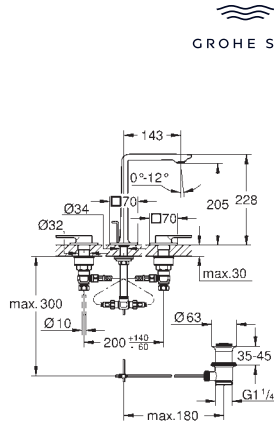

Ref. No. Colour EAN Retail Guide Price (£)

20 188 001	Chrome	4005176499685	1,004.13
20 188 DC1	supersteel	4005176954191	1,405.79
20 188 MS1	satin steel	4005176945199	coming soon
20 188 GL1	cool sunrise	4005176499715	1,506.20
20 188 GN1	brushed cool sunrise	4005176499722	1,606.63
20 188 DA1	warm sunset	4005176499739	1,506.20
20 188 DL1	brushed warm sunset	4005176499746	1,606.63
20 188 AL1	brushed hard graphite	4005176499760	1,606.63
20 188 MG1	satin graphite	4005176946561	1,506.20

Allure
Three-hole basin mixer 1/2"
M-Size
deck mounted
ceramic headparts 1/2", 90°
GROHE LongLife finish
GROHE EcoJoy - Less water, perfect flow
maximum flow rate (at 3 bar): 5 l/min
Precision Control with haptic click feedback (optional)
GROHE AquaGuide adjustable slim air mousseur
projection 143 mm
pressure-proof, flexible connection hoses
between spout and side valves
pop-up waste set 1 1/4"

20 189 002	Chrome	4005176499784	974.60
20 189 DC2	supersteel	4005176954207	1,364.44
20 189 MS2	satin steel	4005176945205	coming soon
20 189 GL2	cool sunrise	4005176499814	1,461.91
20 189 GN2	brushed cool sunrise	4005176499821	1,559.37
20 189 DA2	warm sunset	4005176499838	1,461.91
20 189 DL2	brushed warm sunset	4005176499845	1,559.37
20 189 AL2	brushed hard graphite	4005176499869	1,559.37
20 189 MG2	satin graphite	4005176946578	coming soon