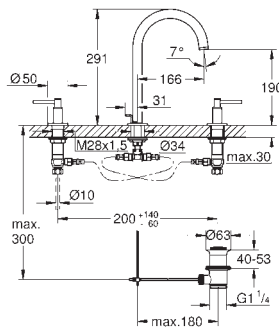

20 649 000	Chrome	4005176762949	648.73
20 649 DC0	supersteel	4005176762987	908.23
20 649 MS0	satin steel	4005176945601	coming soon
20 649 GL0	cool sunrise	4005176762994	973.10
20 649 GN0	brushed cool sunrise	4005176951787	1,037.97
20 649 DA0	warm sunset	4005176762970	973.10
20 649 DL0	brushed warm sunset	4005176951770	1,037.97
20 649 AL0	brushed hard graphite	4005176762963	1,037.97
20 649 MG0	satin graphite	4005176944529	coming soon

Atrio
Three-hole basin mixer 1/2"
L-Size
ceramic headparts 1/2", 90°
GROHE LongLife finish
GROHE EcoJoy - Less water, perfect flow
maximum flow rate (at 3 bar): 5 l/min
swivel tubular spout with mousseur and stop limiter
adjustable swivel area 0° / 150° / 360°
pop-up waste set 1 1/4"
flexible connection hoses between spout and side valves
with lever handles
Two different sets of caps included. One set with „H“ and „C“ marking, one set without marking.