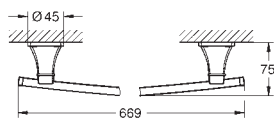

40 928 IGO	chrome/gold	4005176754906	418.91

Grandera
Towel rail
600 mm
GROHE LongLife finish