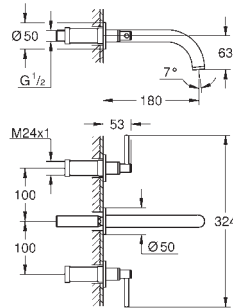

20 662 000	Chrome	4005176763168	551.42
20 662 DC0	supersteel	4005176763205	772.10
20 662 MS0	satin steel	4005176945632	coming soon
20 662 GL0	cool sunrise	4005176763212	827.14
20 662 GN0	brushed cool sunrise	4005176952043	882.27
20 662 DA0	warm sunset	4005176763199	827.14
20 662 DL0	brushed warm sunset	4005176952036	882.27
20 662 AL0	brushed hard graphite	4005176763182	882.27
20 662 MG0	satin graphite	4005176944550	827.15

Atrio
Three-hole basin mixer 1/2"
M-Size
wall mounted
to be used with rough-in set 29 025 002
valves hot/cold
with headparts 1/2" - 90°
GROHE LongLife finish
GROHE EcoJoy - Less water, perfect flow
maximum flow rate (at 3 bar): 5 l/min
centre distance 200 mm
projection 180 mm
with lever handles
without roughing-in set 29 025 002 (please order separately)
Two different sets of caps included. One set with
„H“ and „C“ marking, one set without marking.

29 025 002		4005176519895	297.60

Rough-in set for 3-hole basin mixer