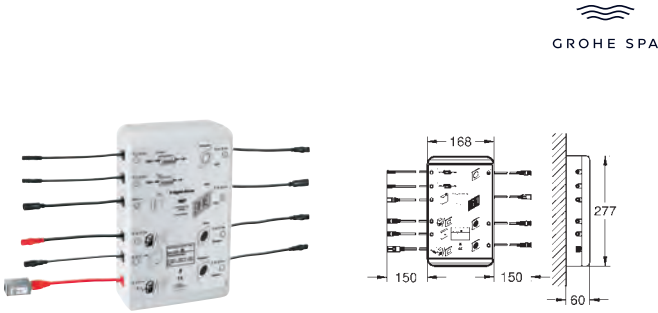

26 864 000   **4005176758881**   **1,322.59**

F-digital Deluxe
Base unit box 4.0 Bluetooth F-Series 40" (BCU V4.0)
to control LightCurtain of Rainshower Aqua 40" AquaSymphony ceiling shower
additional light, sound and steam modules can be connected and controlled
Consisting of:
2 plug connections, each for one pair of sound modules (36 473 000)
1 plug connection for one pair of light modules (36 472 000)
1 plug connection LightCurtain for Rainshower Aqua 40" AquaSymphony (26 863 000)
2 plug connections for steam module (29 414 000), including 1 connection for steam generator and 1 connection for temperature sensor
2 plug connections for power supply (per power supply max. 4 devices light/sound)
2 plug connections for Bluetooth unit (supply voltage and data line)
CE approved
must be accessible for service
optional the base unit box can be placed into extra equipment 36 474 000

36 473 MS0   **sat in steel**   **4005176946493**   **coming soon**
36 473 MG0   **sat in graphite**   **4005176944505**   **coming soon**

F-digital Deluxe
Sound set
127 x 127 mm per module
full range stereo speaker
Consisting of:
2 speakers with plug connections
waterproof & corrosion protected
GROHE LongLife finish
requires rough-in set (29 413 000), F-digital Deluxe base unit box (26 864 000 or 36 476 000), Bluetooth unit (36 475 000) and various cable connections – all to be ordered separately due to installation situation
For detailed planning and product information please contact your local GROHE Customer Service.

36 472 MS0   **sat in steel**   **4005176946486**   **coming soon**
36 472 MG0   **sat in graphite**   **4005176944499**   **coming soon**

F-digital Deluxe
Light set
127 x 127 mm per module
full spectrum LED: soft light with changing rainbow colours
individually adjustable: permanent lighting with colour selection
Consisting of:
- 1 light module with two plug connections
- 1 light module with one plug connection
waterproof & corrosion protected
supply voltage: 12 V DC
CE approved
GROHE LongLife finish
requires rough-in set (29 412 000), F-digital Deluxe base unit box (26 864 000 or 36 476 000), Bluetooth unit (36 475 000) and various cable connections – all to be ordered separately due to installation situation
this product contains built-in LED lamps, which cannot be changed: energy efficiency class: A+
For detailed planning and product information please contact your local GROHE Customer Service.