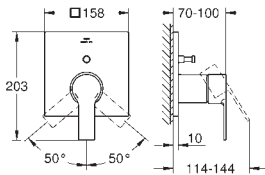

19 315 001	Chrome	4005176514159	487.30
19 315 DC1	supersteel	4005176954115	682.22
19 315 MS1	satin steel	4005176945113	coming soon
19 315 GL1	cool sunrise	4005176513992	730.96
19 315 GN1	brushed cool sunrise	4005176513978	779.69
19 315 DA1	warm sunset	4005176514050	730.96
19 315 DL1	brushed warm sunset	4005176514036	779.69
19 315 AL1	brushed hard graphite	4005176514111	779.69
19 315 MG1	satin graphite	4005176946516	coming soon

Allure
Single-lever mixer with 2-way diverter
trim set for GROHE Rapido SmartBox (35 600/35 604)
GROHE SilkMove 46 mm ceramic cartridge
GROHE LongLife finish
wall escutcheon with **GROHE FastFixation**
(covered escutcheon- and shaft sealing, covered fixing)
metal escutcheon, retroactively 6° adjustable
metal lever
automatic 2-way diverter
flow performance:
outlet B = 27 l/min, outlet C = 27 l/min
without roughing-in set 35 600/35 604 (please order separately)

35 604 000	4005176698774	82.66
GROHE Rapido SmartBox universal rough-in box for concealed installation