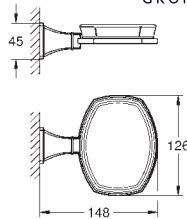

40 923 IGO	chrome/gold	4005176754876	372.37

Grandera
soap dish with holder
material: ceramic/metal
concealed fastening
GROHE LongLife finish