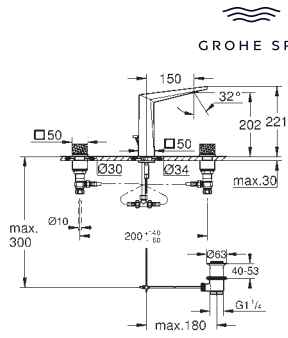

Ref. No.	Colour	EAN	Retail Guide Price (£)

20 670 000	Chrome	4005176791680	1,494.89
20 670 DC0	supersteel	4005176791697	2,242.34
20 670 AL0	brushed hard graphite	4005176791703	2,391.83

Allure Brilliant Private Collection
Three-hole basin mixer 1/2"
L-Size
knurled knob handles
ceramic headparts 1/2", 90°
GROHE LongLife finish
GROHE EcoJoy - Less water, perfect flow
maximum flow rate (at 3 bar): 5 l/min
spout with integrated mousseur
pop-up waste set 1 1/4"
pressure-proof, flexible connection hoses
between spout and side valves