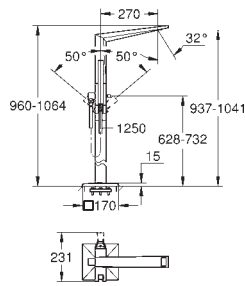

integrated non-return valve

in the shower outlet 1/2"

with shower holder

hand shower Rainshower Aqua Cube Stick

metal shower hose 1250 mm

protected against backflow

GROHE SPA

24 348 001	Chrome	4005176770616	3,087.70
<b>ditto, hand shower with 6.5 l/min flow limiter</b>			