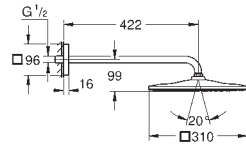

26 564 000	Chrome	4005176481789	469.23
26 564 DC0	supersteel	4005176526275	797.69
26 564 MS0	satin steel	4005176946288	coming soon
26 564 DA0	warm sunset	4005176557767	750.77
26 564 DL0	brushed warm sunset	4005176557774	938.46
26 564 GL0	cool sunrise	4005176557798	750.77
26 564 GN0	brushed cool sunrise	4005176557804	938.46
26 564 AL0	brushed hard graphite	4005176557743	938.46
26 564 MG0	satin graphite	4005176943874	coming soon

Rainshower Mono 310 Cube

Head shower set 422 mm, 1 spray

Consisting of:

head shower Rainshower 310

spray pattern: GROHE PureRain

maximum flow rate (at 3 bar): 7.5 l/min

Rainshower shower arm 422 mm (26 145 000)

GROHE EcoJoy - Less water, perfect flow

GROHE DreamSpray perfect spray pattern

GROHE LongLife finish

GROHE SpeedClean effortless limescale removal

Inner WaterGuide for a longer life

suitable for instantaneous heater