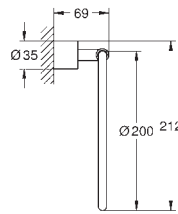

40 887 000	Chrome	4005176754562	126.50
40 887 DC0	supersteel	4005176754593	177.10
40 887 EN0	brushed nickel	4005176754609	202.40
40 887 MS0	satin steel	4005176946127	coming soon
40 887 GL0	cool sunrise	4005176754616	189.75
40 887 DA0	warm sunset	4005176754586	189.75
40 887 DL0	brushed warm sunset	4005176952715	202.40
40 887 AL0	brushed hard graphite	4005176754579	202.40
40 887 MG0	satin graphite	4005176944734	coming soon

Atrio
Towel ring
material: metal
concealed fastening
GROHE LongLife finish