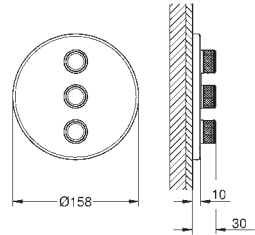

Grotherm SmartControl

Triple volume control trim

set for final installation for
GROHE Rapido SmartBox 35 600/35 604/35 601

metal wall escutcheon with **GROHE FastFixation** (covered escutcheon and shaft sealing, covered fixing), retroactively 6° adjustable
10 mm thin profile escutcheon

GROHE LongLife finish

GROHE SmartControl push for ON-OFF, turn for volume adjustment from GROHE EcoJoy to Full Flow
exchangeable symbols

GROHE ProGrip with knurl structure

multiple outlets can be run simultaneously

without roughing-in-set

flow performance:

outlet D = 28 l/min

outlet E = 28 l/min

outlet A = 28 l/min

outlet D+E+A = 65 l/min