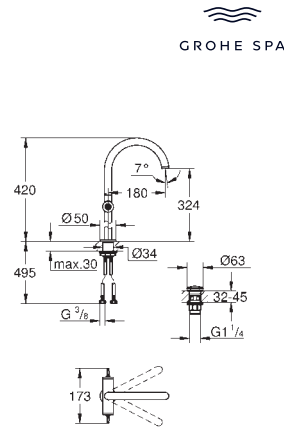

**Atrio Private Collection**  
**Basin mixer, 1/2"**  
**L-Size**  
 ceramic headparts 1/2", 90°  
**GROHE LongLife** finish  
**GROHE EcoJoy** - Less water, perfect flow  
 maximum flow rate (at 3 bar): 5 l/min  
 rapid installation system  
 swivel tubular spout with mousseur and stop limiter  
 adjustable swivel area 0° / 150° / 360°  
 Push-open waste set 1 1/4"  
 flexible connection hoses  
 for stick handles  
 to be combined with stick sets 48 458, 48 459 or 48 646, please order separately