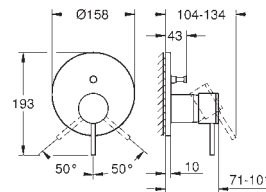

24 355 000	Chrome	4005176762079	409.45
24 355 DC0	supersteel	4005176761638	573.23
24 355 MS0	satin steel	4005176945694	coming soon
24 355 GL0	cool sunrise	4005176761645	614.18
24 355 GN0	brushed cool sunrise	4005176952166	655.13
24 355 DA0	warm sunset	4005176761621	614.18
24 355 DL0	brushed warm sunset	4005176952159	655.13
24 355 AL0	brushed hard graphite	4005176761614	655.13
24 355 MG0	satin graphite	4005176944918	coming soon

Atrio
Single-lever mixer with 2-way diverter
trim set for GROHE Rapido SmartBox (35 600/35 604)
GROHE SilkMove 46 mm ceramic cartridge
GROHE LongLife finish
wall escutcheon with **GROHE FastFixation**
(covered escutcheon- and shaft sealing, covered fixing)
metal escutcheon, retroactively 6° adjustable
metal lever
automatic 2-way diverter
without roughing-in-set
flow performance:
outlet B = 27 l/min, outlet C = 27 l/min

35 604 000	4005176698774	82.66
GROHE Rapido SmartBox universal rough-in box for concealed installation