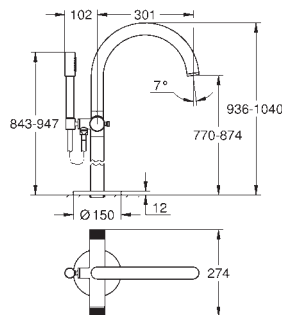

25 229 000	Chrome	4005176507977	3,244.05
25 229 DC0	supersteel	4005176507878	4,541.68
25 229 MS0	satin steel	4005176946721	coming soon
25 229 GL0	cool sunrise	4005176507816	4,866.04
25 229 GN0	brushed cool sunrise	4005176507793	5,190.49
25 229 DA0	warm sunset	4005176507892	4,866.04
25 229 DL0	brushed warm sunset	4005176507854	5,190.49
25 229 AL0	brushed hard graphite	4005176507939	5,190.45
25 229 MG0	satin graphite	4005176944086	coming soon

Aerio Private Collection
Bath / shower mixer 1/2"
floor-mounted installation
with high pillar unions (765 mm)
for use with rough-in set 45 984 001
ceramic headparts 1/2", 90°
GROHE LongLife finish
automatic diverter: bath/shower
projection 301 mm
integrated non-return valve
in the shower outlet 1/2"
hand shower with holder
Silverflex shower hose 1250 mm (28 362)
protected against backflow
knobs with inlay, can be combined with 48 460 000 or 48 461 000
without roughing-in set 45 984 (please order separately)

45 984 001		4005176992056	563.83

Rough-in set 1/2" for floor-mounted mixers/spouts