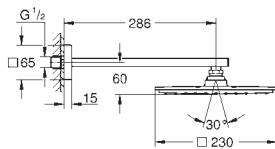

GROHE SPA	26 858 000	Chrome	4005176759079	656.86

Rainshower Aqua 230
Head shower set 286 mm, 1 spray
Consisting of:
head shower Rainshower Aqua 230 (26 877 000)
material: metal
Rain spray pattern
Shower arm Rainshower 286 mm (27 709 000)
GROHE EcoJoy 9.5 l/min flow limiter
GROHE DreamSpray perfect spray pattern
GROHE LongLife finish
GROHE SpeedClean effortless limescale removal

GROHE SPA	26 856 000	Chrome	4005176759031	656.86

ditto, with non-restricted flow