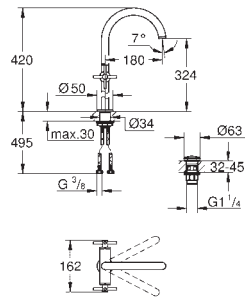

21 149 000	Chrome	4005176762017	713.61
21 149 DC0	supersteel	4005176761249	999.04
21 149 MS0	satin steel	4005176945663	coming soon
21 149 GL0	cool sunrise	4005176761256	1,070.41
21 149 GN0	brushed cool sunrise	4005176952104	1,141.78
21 149 DA0	warm sunset	4005176761232	1,070.41
21 149 DL0	brushed warm sunset	4005176952098	1,141.78
21 149 AL0	brushed hard graphite	4005176761225	1,141.78
21 149 MG0	satin graphite	4005176944888	coming soon

Atrio
Basin mixer, 1/2"
XL-Size
for free-standing basins
ceramic headparts 1/2", 90°
GROHE LongLife finish
GROHE EcoJoy - Less water, perfect flow
maximum flow rate (at 3 bar): 5 l/min
rapid installation system
swivel tubular spout with mousseur and stop limiter
adjustable swivel area 0° / 150° / 360°
Push-open waste set 1 1/4"
flexible connection hoses
with cross handles
Two different sets of caps included. One set with „H“ and „C“ marking, one set without marking.