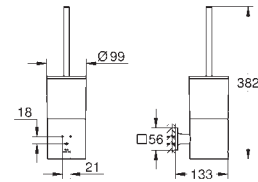

40 340 001	Chrome	4005176532245	295.34
40 340 DC1	supersteel	4005176953606	413.46
40 340 MS1	satin steel	4005176945502	coming soon
40 340 GL1	cool sunrise	4005176532276	443.00
40 340 GN1	brushed cool sunrise	4005176532283	472.53
40 340 DA1	warm sunset	4005176532290	443.00
40 340 DL1	brushed warm sunset	4005176532306	472.53
40 340 AL1	brushed hard graphite	4005176532320	472.53
40 340 MG1	satin graphite	4005176946905	coming soon

Allure
Toilet brush set
wall mounted
concealed fastening
material: glass / metal
GROHE LongLife finish