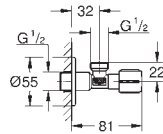

Angle valve 1/2"
pre-roughened connection thread for easy sealing
wall connection 1/2"
outlet 1/2"
water protected spindle shutoff, brass,
with grease chamber and double o-ring sealing
long connecting shaft
ergonomic metal handle
marking: neutral
metal push-on escutcheon Ø 55 mm
GROHE LongLife finish

22 012 000	Chrome	4005176906343	57.75