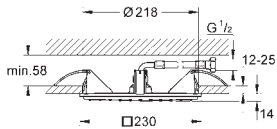

GROHE SPA

26 883 000	Chrome	4005176759291	819.73

Rainshower Aqua 230
Ceiling shower 1 spray
Rain spray pattern
230 x 230 mm
material: metal
connection thread 1/2"
GROHE DreamSpray perfect spray pattern
GROHE LongLife finish
GROHE SpeedClean effortless limescale removal