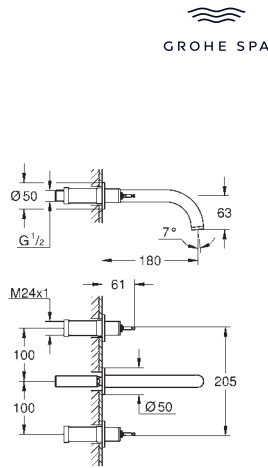

20 587 000	Chrome	4005176512070	551.42
20 587 DC0	supersteel	4005176511974	772.00
20 587 MS0	satin steel	4005176945960	827.15
20 587 GL0	cool sunrise	4005176511936	827.14
20 587 GN0	brushed cool sunrise	4005176511912	882.27
20 587 DA0	warm sunset	4005176511998	827.14
20 587 DL0	brushed warm sunset	4005176511950	882.27
20 587 AL0	brushed hard graphite	4005176512032	882.27
20 587 MG0	satin graphite	4005176944154	coming soon

Atrio Private Collection
3-hole basin mixer
M-Size
wall mounted
to be used with rough-in set 29 025 002
valves hot/cold
with headparts 1/2" - 90°
GROHE LongLife finish
GROHE EcoJoy - Less water, perfect flow
maximum flow rate (at 3 bar): 5 l/min
centre distance 200 mm
projection 180 mm
for stick handles
to be combined with stick sets 48 458, 48 459 or 48 646, please order separately
without roughing-in set 29 025 002 (please order separately)

29 025 002		4005176519895	297.60

Rough-in set for 3-hole basin mixer