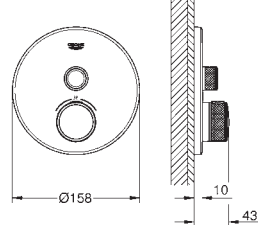

Ref. No.	Colour	EAN	Retail Guide Price (£)

29 118 000	Chrome	4005176412240	583.86
29 118 DC0	supersteel	4005176455032	817.40
29 118 MS0	satin steel	4005176946400	coming soon
29 118 GL0	cool sunrise	4005176492976	875.79
29 118 GN0	brushed cool sunrise	4005176492983	934.18
29 118 DA0	warm sunset	4005176492990	875.79
29 118 DL0	brushed warm sunset	4005176493003	934.18
29 118 AL0	brushed hard graphite	4005176455049	934.18
29 118 MG0	satin graphite	4005176944260	875.80

Grohtherm SmartControl

Thermostat for concealed installation with one valve

trim set for GROHE Rapido SmartBox (35 600/35 604)
metal wall escutcheon with **GROHE FastFixation** (covered escutcheon and shaft sealing, covered fixing), retroactively 6° adjustable

GROHE LongLife finish

GROHE SmartControl push for ON-OFF, turn for volume adjustment from GROHE EcoJoy to Full Flow
exchangeable symbols

GROHE TurboStat compact cartridge with wax thermoelement

GROHE ProGrip with knurl structure

GROHE SafeStop safety button at 38°C

(calibration required)

GROHE SafeStop Plus optional temperature limiter at 43°C or 46°C included
built-in non return valve
and dirt strainers

without roughing-in-set

flow performance:

outlet A (to external shut-off) = 34 l/min

outlet B/C = 29 l/min

29 119 000	Chrome	4005176412257	635.76
29 119 DC0	supersteel	4005176455056	890.06
29 119 MS0	satin steel	4005176946417	coming soon
29 119 DA0	warm sunset	4005176493065	953.64
29 119 DL0	brushed warm sunset	4005176493072	1,017.22
29 119 GL0	cool sunrise	4005176493041	953.64
29 119 GN0	brushed cool sunrise	4005176493058	1,017.22
29 119 AL0	brushed hard graphite	4005176455063	1,017.22
29 119 MG0	satin graphite	4005176944277	953.64