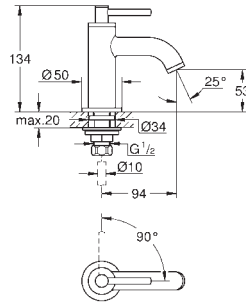

20 658 000	Chrome	4005176763007	324.37
20 658 DC0	supersteel	4005176763038	454.11
20 658 MS0	satin steel	4005176945618	coming soon
20 658 GL0	cool sunrise	4005176763045	486.55
20 658 GN0	brushed cool sunrise	4005176951800	518.99
20 658 DA0	warm sunset	4005176763021	486.55
20 658 DL0	brushed warm sunset	4005176951794	518.99
20 658 AL0	brushed hard graphite	4005176763014	518.99
20 658 MG0	satin graphite	4005176944536	coming soon

Atrio
Basin tap 1/2"
headpart 1/2" - 90°
GROHE LongLife finish
GROHE EcoJoy - Less water, perfect flow
maximum flow rate (at 3 bar): 5 l/min
rapid installation system
mousseur
fixed spout
with lever handle