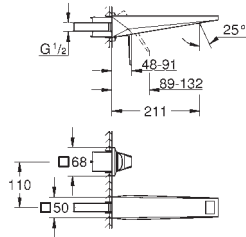

Ref. No.	Colour	EAN	Retail Guide Price (£)

29 519 000	Chrome	4005176795091	1,768.18
29 519 DC0	supersteel	4005176794988	2,273.37
29 519 AL0	brushed hard graphite	4005176794995	2,525.97

Allure Brilliant Private Collection
2-hole basin mixer
M-Size
white Caesarstone handle
spout with White Attica Caesarstone inlay
wall mounted
without concealed body
GROHE LongLife finish
GROHE EcoJoy - Less water, perfect flow
maximum flow rate (at 3 bar): 5 l/min
spout with integrated mousseur
centre distance 110 mm
projection 210 mm
min. recommended pressure 1.0 bar

23 200 000		4005176908354	285.11

Rough-in for single-lever mixer, wall mount

29 521 000	Chrome	4005176795602	1,768.18
29 521 DC0	supersteel	4005176795619	2,273.37
29 521 AL0	brushed hard graphite	4005176795626	2,525.97