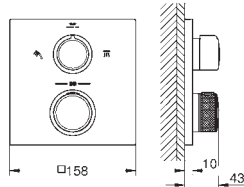

GROHE SPA

GROHE ALLURE

SPA BATH TAPS

Ref. No.	Colour	EAN	Retail Guide Price (£)

29 181 002	Chrome	4005176558993	590.67
29 181 DC2	supersteel	4005176954283	826.94
29 181 MS2	satin steel	4005176945281	coming soon
29 181 GL2	cool sunrise	4005176559020	886.01
29 181 GN2	brushed cool sunrise	4005176559037	945.08
29 181 DA2	warm sunset	4005176559044	886.01
29 181 DL2	brushed warm sunset	4005176559051	945.08
29 181 AL2	brushed hard graphite	4005176559075	945.08
29 181 MG2	satin graphite	4005176947124	coming soon

Allure

Thermostat for concealed installation with 2-way diverter trim set for GROHE Rapido SmartBox (35 600/35 604)

GROHE TurboStat compact cartridge with wax thermolement

GROHE LongLife finish

wall escutcheon with **GROHE FastFixation**

(covered escutcheon- and shaft sealing, covered fixing)

metal escutcheon, retroactively 6° adjustable

printed head and hand shower symbol

GROHE SafeStop safety button at 38°C

(calibration required)

GROHE SafeStop Plus optional temperature limiter at 43°C or 46°C included

GROHE AquaDimmer, integrated shut off/diverter valve

flow performance:

outlet B = 27 l/min

outlet C = 30 l/min

without roughing-in set 35 600/35 604 (please order separately)

35 604 000	4005176698774	82.66
GROHE Rapido SmartBox universal rough-in box for concealed installation		

19 446 002	Chrome	4005176512797	590.67
19 446 DC2	supersteel	4005176954177	826.94
19 446 MS2	satin steel	4005176945175	coming soon
19 446 GL2	cool sunrise	4005176512636	886.01
19 446 GN2	brushed cool sunrise	4005176512612	945.08
19 446 DA2	warm sunset	4005176512698	886.01
19 446 DL2	brushed warm sunset	4005176512674	945.08
19 446 AL2	brushed hard graphite	4005176512759	945.08
19 446 MG2	satin graphite	4005176946554	coming soon