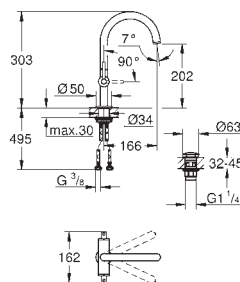

21 145 000	Chrome	4005176763311	518.99
21 145 DC0	supersteel	4005176763359	726.58
21 145 MS0	satin steel	4005176945656	coming soon
21 145 GL0	cool sunrise	4005176763366	778.48
21 145 GN0	brushed cool sunrise	4005176952081	830.38
21 145 DA0	warm sunset	4005176763342	778.48
21 145 DL0	brushed warm sunset	4005176952074	830.38
21 145 AL0	brushed hard graphite	4005176763335	830.38
21 145 MG0	satin graphite	4005176944574	coming soon

Atrio
Basin mixer, 1/2"
L-Size
ceramic headparts 1/2", 90°
GROHE EcoJoy - Less water, perfect flow
maximum flow rate (at 3 bar): 5 l/min
rapid installation system
swivel tubular spout with mousseur and stop limiter
adjustable swivel area 0° / 150° / 360°
Push-open waste set 1 1/4"
flexible connection hoses
with lever handles
Two different sets of caps included. One set with
„H“ and „C“ marking, one set without marking.