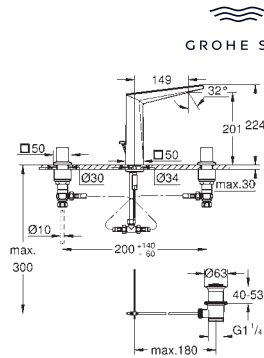

20 668 000	Chrome	4005176795008	3,031.17
20 668 DC0	supersteel	4005176795015	4,799.34
20 668 ALO	brushed hard graphite	4005176795022	5,051.94

Allure Brilliant Private Collection Three-hole basin mixer 1/2" L-Size
white Caesarstone trapeze handles
spout with White Attica Caesarstone inlay
ceramic headparts 1/2", 90°
GROHE LongLife finish
GROHE EcoJoy - Less water, perfect flow maximum flow rate (at 3 bar): 5 l/min
spout with integrated mousseur
pop-up waste set 1 1/4"
pressure-proof, flexible connection hoses between spout and side valves