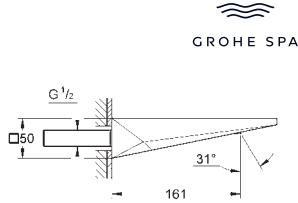

13 485 000	Chrome	4005176756603	386.90
13 485 DC0	supersteel	4005176756627	541.65
13 485 AL0	brushed hard graphite	4005176756610	619.02

Allure Brilliant
Bath spout
wall mounted
GROHE LongLife finish
projection 161 mm
spout with integrated mousseur