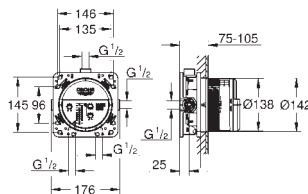

Rapido SmartBox Universal rough-in box, 1/2"
3 outlets 1/2"
2 inlets below, 1/2"
installation depth 75-105 mm
connection unit in DR brass
pre-mounted flushing plug
stable build-in box and protective cover
fixing options for solid walls and dry cladding
gasket
without set for final installation
professional edition

45 984 001   4005176992056   563.83