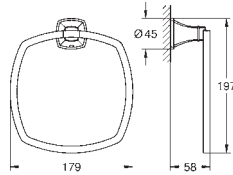

40 929 IGO	chrome/gold	4005176754937	256.00

Grandera
Towel ring
Ø 205 mm
material: metal
concealed fastening
GROHE LongLife finish