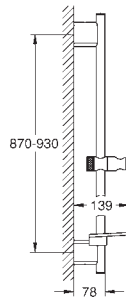

26 603 000	Chrome	4005176486548	125.08
26 603 DC0	supersteel	4005176526480	225.15
26 603 GL0	cool sunrise	4005176558757	250.18
26 603 GN0	brushed cool sunrise	4005176558764	275.19
26 603 DA0	warm sunset	4005176558726	250.18
26 603 DL0	brushed warm sunset	4005176558733	275.19
26 603 AL0	brushed hard graphite	4005176558702	275.19

Rainshower SmartActive
Shower rail, 900 mm
with wall holders made of metal
glide element and swivel holder
GROHE FastFixation (variable distance between
wall shower holders to adapt to existing holes)
GROHE TileFix adjustable depth on upper and lower bracket
GROHE EasyReach tray
GROHE LongLife finish