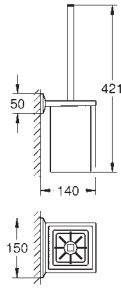

GROHE SPA

GROHE ALLURE BRILLIANT

Ref. No.

Colour

EAN

Retail Guide
Price (£)

GROHE SPA

40 900 000

Chrome

4005176754371

528.63

Allure Brilliant

Toilet brush set

material: glass / metal

wall mounted

concealed fastening

GROHE LongLife finish