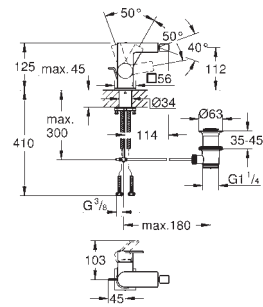

Allure
Bidet mixer 1/2"
monobloc installation
28 mm ceramic cartridge
with **GROHE SilkMove**
GROHE LongLife finish
ball-joint mousseur
pop-up waste set 1 1/4"
flexible connection hoses

32 846 001	Chrome	4005176506895	649.74
32 846 DC1	supersteel	4005176954320	909.62
32 846 MS1	satin steel	4005176945328	coming soon
32 846 GL1	cool sunrise	4005176506758	974.60
32 846 GN1	brushed cool sunrise	4005176506734	1,039.57
32 846 DA1	warm sunset	4005176506819	974.60
32 846 DL1	brushed warm sunset	4005176506796	1,039.57
32 846 AL1	brushed hard graphite	4005176506857	1,039.57
32 846 MG1	satin graphite	4005176947254	coming soon