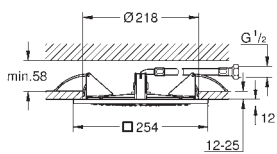

GROHE SPA

26 874 000	Chrome	4005176759192	755.88
26 874 MS0	satIn steel	4005176946035	coming soon