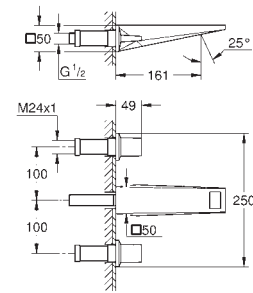

20 628 000	Chrome	4005176760204	874.23
20 628 DC0	supersteel	4005176760235	1,223.92
20 628 AL0	brushed hard graphite	4005176760228	1,398.77

Allure Brilliant
Three-hole basin mixer 1/2"
M-Size
wall mounted
without concealed body
to be used with rough-in set 29 025 002
valves hot/cold
with headparts 1/2" - 90°
GROHE LongLife finish
GROHE EcoJoy - Less water, perfect flow
maximum flow rate (at 3 bar): 5 l/min
spout with integrated mousseur
projection 161 mm

20 629 000	Chrome	4005176760242	930.03
20 629 DC0	supersteel	4005176759628	1,302.05
20 629 AL0	brushed hard graphite	4005176759611	1,488.05

ditto, projection 210 mm

29 025 002		4005176519895	297.60

Rough-in set for 3-hole basin mixer