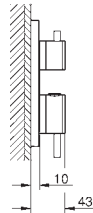

Ref. No. Colour EAN Retail Guide Price (£)

24 358 000	Chrome	4005176762109	769.03
24 358 DC0	supersteel	4005176761362	1,076.64
24 358 MS0	satin steel	4005176945724	coming soon
24 358 GL0	cool sunrise	4005176761379	1,153.54
24 358 GN0	brushed cool sunrise	4005176952227	1,230.45
24 358 DA0	warm sunset	4005176761355	1,153.54
24 358 DL0	brushed warm sunset	4005176952210	1,230.45
24 358 AL0	brushed hard graphite	4005176761348	1,230.45
24 358 MG0	satin graphite	4005176944949	coming soon

Atrio
Thermostatic shower mixer for 2 outlets with integrated shut off/diverter valve

trim set for GROHE Rapido SmartBox (35 600/35 604)
GROHE TurboStat compact cartridge with wax thermoelement
GROHE LongLife finish
wall escutcheon with **GROHE FastFixation**
(covered escutcheon- and shaft sealing, covered fixing)
metal escutcheon, retroactively 6° adjustable
printed head and hand shower symbol
GROHE SafeStop safety button at 38°C
(calibration required)
GROHE SafeStop Plus optional temperature limiter at 43°C or 46°C included
GROHE AquaDimmer, integrated shut off/diverter valve
metal handles

without roughing-in-set

flow performance:

outlet B = 27 l/min

outlet C = 30 l/min

35 604 000		4005176698774	82.66

GROHE Rapido SmartBox universal rough-in box for concealed installation

24 359 000	Chrome	4005176762116	769.03
24 359 DC0	supersteel	4005176761409	1,076.64
24 359 MS0	satin steel	4005176945731	coming soon
24 359 GL0	cool sunrise	4005176761416	1,153.54
24 359 GN0	brushed cool sunrise	4005176952241	1,230.45
24 359 DA0	warm sunset	4005176761393	1,153.54
24 359 DL0	brushed warm sunset	4005176952234	1,230.45
24 359 AL0	brushed hard graphite	4005176761386	1,230.45
24 359 MG0	satin graphite	4005176944956	1,153.54