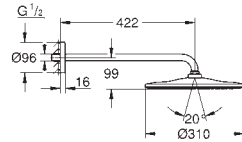

26 558 MS0	satin steel	4005176946264	coming soon
26 558 MG0	satin graphite	4005176943850	coming soon

Rainshower Mono 310
Head shower set 422 mm, 1 spray
Consisting of:
head shower Rainshower 310
spray pattern: GROHE PureRain
maximum flow rate (at 3 bar): 7.5 l/min
Rainshower shower arm 422 mm
GROHE EcoJoy - Less water, perfect flow
GROHE DreamSpray perfect spray pattern
GROHE LongLife finish
GROHE SpeedClean effortless limescale removal
Inner WaterGuide for a longer life
suitable for instantaneous heater