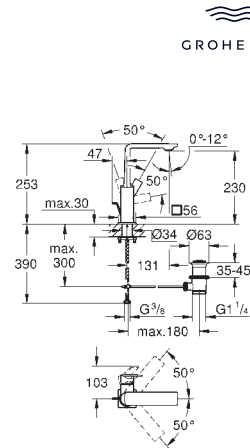

32 146 001	Chrome	4005176499388	590.67
32 146 DC1	supersteel	4005176954290	826.94
32 146 MS1	satin steel	4005176945298	coming soon
32 146 GL1	cool sunrise	4005176499418	886.01
32 146 GN1	brushed cool sunrise	4005176499425	945.08
32 146 DA1	warm sunset	4005176499432	886.01
32 146 DL1	brushed warm sunset	4005176499449	945.08
32 146 AL1	brushed hard graphite	4005176499463	945.08
32 146 MG1	satin graphite	4005176947131	coming soon

Allure Single-lever basin mixer 1/2" L-Size
monobloc installation
swivelling spout
28 mm ceramic cartridge
with **GROHE SilkMove**
GROHE LongLife finish
GROHE EcoJoy - Less water, perfect flow
maximum flow rate (at 3 bar): 5 l/min
GROHE FastFixation Plus installation system
GROHE AquaGuide adjustable slim air mousseur
pop-up waste set 1 1/4"
flexible connection hoses
temperature limiter