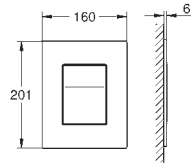

Ref. No. Colour EAN Retail Guide Price (£)

104644 000 0	Chrome	4067393039167	192.35
104644 SD0 0	stainless steel	4067393048541	498.90
104644 LS0 0	moon white	4067393039228	498.90
104644 MV0 0	White Attica Caesarstone	4067393039235	721.29
104644 GL0 0	cool sunrise	4067393039204	360.65
104644 DA0 0	warm sunset	4067393039198	360.65
104644 AL0 0	brushed hard graphite	4067393039174	360.65
104644 AU0 0	Vanilla Noir Caesarstone	4067393039181	721.29
104644 KF0 0	phantom black	4067393039211	264.47

GROHE Arena Aqua Tiles
Flush plate with Silk Motion technology
for dual flush actuation
for pneumatic drop valve AV1
for vertical installation
160 x 201 mm
material: ABS
GROHE LongLife finish
GROHE EcoJoy - Less water, perfect flow
for combination with Rapid SL and Uniset with GD 2 cistern, slim cistern and 80 mm cistern
6V lithium battery, type CR-P2
battery lifetime: 4 years for a 3 person household (approx. 17000 actuations)
battery status warning
auto flush
cleaning mode
for mains supply please order transformer 100 686 9990
bi-colour polished plate and brushed button: chrome, cool sunrise, warm sunset, moon white and white attica caesarstone

104645 000 0	Chrome	4067393039242	192.35
104645 SD0 0	stainless steel	4067393039327	498.90
104645 LS0 0	moon white	4067393039303	498.90
104645 MV0 0	White Attica Caesarstone	4067393039310	721.29
104645 GL0 0	cool sunrise	4067393039280	360.65
104645 DA0 0	warm sunset	4067393039273	360.65
104645 AL0 0	brushed hard graphite	4067393039259	360.65
104645 AU0 0	Vanilla Noir Caesarstone	4067393039266	721.29
104645 KF0 0	phantom black	4067393039297	264.47