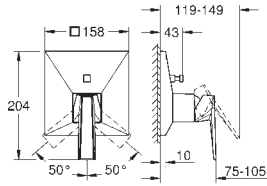

24 426 000	Chrome	4005176795251	655.62
	24 426 DC0	supersteel	4005176795268	983.44
	24 426 AL0	brushed hard graphite	4005176795275	1,048.99

Allure Brilliant Private Collection
Single-lever mixer with 2-way diverter
white Caesarstone handle
trim set for GROHE Rapido SmartBox (35 600/35 604)
GROHE SilkMove 46 mm ceramic cartridge
GROHE LongLife finish
wall escutcheon with **GROHE FastFixation**
(covered escutcheon- and shaft sealing, covered fixing)
metal escutcheon, retroactively 6° adjustable
metal lever
automatic 2-way diverter
flow performance:
outlet B = 27 l/min, outlet C = 27 l/min
without roughing-in-set

	35 604 000		4005176698774	82.66
	GROHE Rapido SmartBox universal rough-in box for concealed installation