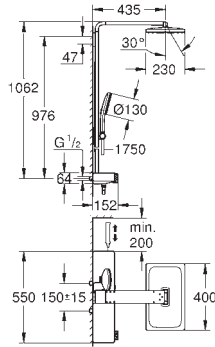

GROHE Rainshower Aqua Pure removes chlorine and odor (hand shower)
GROHE SmartTip showering spray selection via push of a ring
GROHE EcoJoy - Less water, perfect flow
maximum flow rate (at 3 bar): 8.7 l/min

GROHE SmartControl with recessed metal buttons, push for ON-OFF, turn for volume adjustment from GROHE EcoJoy to full flow

GROHE ProGrip Metal with knurl structure

GROHE TurboStat compact cartridge with wax thermoelement

GROHE SafeStop safety button at 38°C

(calibration required)

GROHE SafeStop Plus optional temperature limiter at 43°C included
integrated **GROHE EasyReach** shower tray (white glass)

GROHE DreamSpray perfect spray pattern

GROHE LongLife finish

GROHE SpeedClean effortless limescale removal

Inner WaterGuide for a longer life

TwistStop preventing the hose from twisting

GROHE CoolTouch prevents scalding on hot surfaces

suitable for instantaneous heaters from 18 kW/h

minimum flow rate 5 l/min.

min. recommended pressure 1.0 bar

internal 6 V lithium battery (42 886 000) type CR-P2

battery lifetime approx. 10 years

replacement filter: Rainshower Aqua Pure unit (101 672 9990)

optional: Rainshower Aqua glass shelf (101 677)

to change the filter, a minimum distance of 20 cm from the right-hand side wall must be maintained

GROHE SPA

100962 000 0	Chrome	4005176949609	2,039.84

ditto, maximum flow rate (at 3 bar): 15 l/min