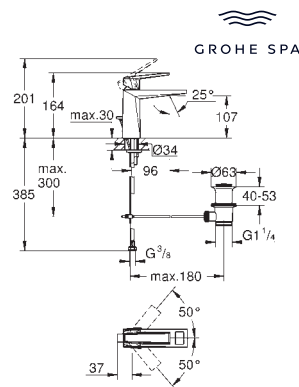

24 398 000	Chrome	4005176795572	1,024.29
24 398 DC0	supersteel	4005176795589	1,536.43
24 398 ALO	brushed hard graphite	4005176795596	1,638.87

Allure Brilliant Private Collection Basin mixer 1/2" M-Size
lever with white Caesarstone inlay
monobloc installation
28 mm ceramic cartridge with **GROHE SilkMove** temperature limiter
GROHE LongLife finish
GROHE EcoJoy - Less water, perfect flow
maximum flow rate (at 3 bar): 5 l/min
GROHE FastFixation installation system
spout with integrated mousseur
pop-up waste set 1 1/4"
flexible connection hoses