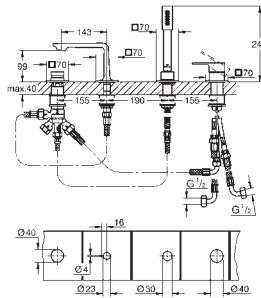

Allure
4-hole single-lever bath combination
for installation under tiled surround
GROHE LongLife finish
single lever mixer operating element
diverter bath/shower
hand shower Rainshower Aqua Stick 6.5 l/min
shower hose 2000 mm
optional baseframes for installation: 29 037 001/29 037 002

29 037 001	4005176455490	940.66
Baseframe for installation under tiled surround		
29 037 002	4005176519918	940.66
Baseframe for installation under tiled surround