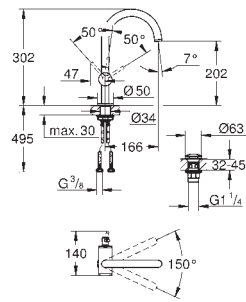

**Atrio Basin mixer 1/2" M-Size**  
 monobloc installation  
 28 mm ceramic cartridge with GROHE SilkMove with temperature limiter  
**GROHE LongLife** finish  
**GROHE EcoJoy** - Less water, perfect flow  
 maximum flow rate (at 3 bar): 5 l/min  
 swivel tubular C-spout with mousseur stop limiter  
 adjustable swivel area 0° / 150° / 360°  
 Push-open waste set 1 1/4"  
 flexible connection hoses