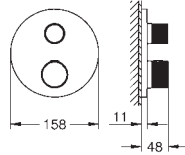

GROHE SPA

ATRIO PRIVATE COLLECTION

Ref. No.	Colour	EAN	Retail Guide Price (£)

24 396 000	Chrome	4005176786204	1,025.50
24 396 DC0	supersteel	4005176786211	1,435.68
24 396 MS0	satin steel	4005176946660	coming soon
24 396 GL0	cool sunrise	4005176786228	1,538.26
24 396 GN0	brushed cool sunrise	4005176951824	1,640.80
24 396 DA0	warm sunset	4005176786235	1,538.26
24 396 DL0	brushed warm sunset	4005176951817	1,640.80
24 396 AL0	brushed hard graphite	4005176786242	1,640.79
24 396 MG0	satin graphite	4005176944024	1,538.25

Atrio Private Collection

Thermostatic shower mixer for 2 outlets with integrated shut off/diverter valve with knob

trim set for GROHE Rapido SmartBox (35 600/35 604)

GROHE TurboStat compact cartridge with wax thermoelement

GROHE LongLife finish

wall escutcheon with **GROHE FastFixation**

(covered escutcheon- and shaft sealing, covered fixing)

metal escutcheon, retroactively 6° adjustable

printed head and hand shower symbol

GROHE SafeStop safety button at 38°C

(calibration required)

GROHE SafeStop Plus optional temperature limiter at 43°C or 46°C included

GROHE AquaDimmer, integrated shut off/diverter valve

knobs with metal inlay

can be combined with 48 466 000 or 48 467 000

without roughing-in set 35 600/35 604 (please order separately)

flow performance:

outlet B = 27 l/min

outlet C = 30 l/min

35 604 000

4005176698774

82.66

GROHE Rapido SmartBox universal rough-in box for concealed installation