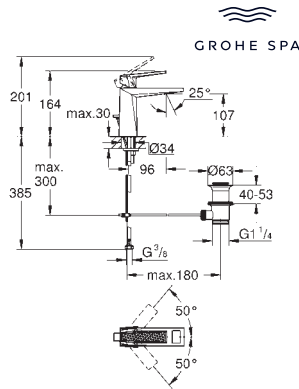

24 397 000	Chrome	4005176795541	1,024.29
24 397 DC0	supersteel	4005176795558	1,536.43
24 397 ALO	brushed hard graphite	4005176795565	1,638.87

Allure Brilliant Private Collection Basin mixer 1/2" M-Size
knurled lever
monobloc installation
28 mm ceramic cartridge with **GROHE SilkMove** temperature limiter
GROHE LongLife finish
GROHE EcoJoy - Less water, perfect flow
maximum flow rate (at 3 bar): 5 l/min
GROHE FastFixation installation system
spout with integrated mousseur
pop-up waste set 1 1/4"
flexible connection hoses