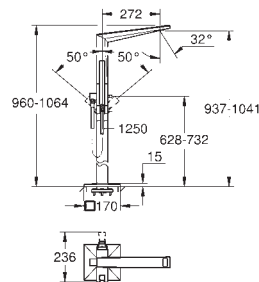

24 424 000	Chrome	4005176795190	4,595.45
24 424 DC0	supersteel	4005176795206	6,893.18
24 424 AL0	brushed hard graphite	4005176795213	7,352.72