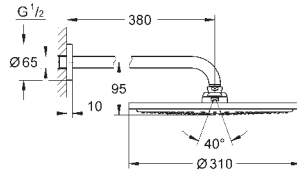

GROHE SPA

GROHE COMPLEMENTARY PRODUCTS

SPA SHOWERS

Ref. No.	Colour	EAN	Retail Guide Price (£)

26 066 000	Chrome	4005176937200	640.84
26 066 DC0	supersteel	4005176371172	897.19
100738 MS0 0	satin steel	4005176947391	coming soon
26 066 DA0	warm sunset	4005176427206	1,025.34
26 066 DL0	brushed warm sunset	4005176427213	1,089.44
26 066 GL0	cool sunrise	4005176427183	1,025.34
26 066 GN0	brushed cool sunrise	4005176427190	1,089.44
26 066 AL0	brushed hard graphite	4005176427220	1,089.44
100738 MG0 0	satin graphite	4005176947384	coming soon

Rainshower Cosmopolitan 310
Head shower set 380 mm, 1 spray

Consisting of:

Head shower Rainshower Cosmopolitan 310 (27 478 000)

material: metal

Rain spray pattern

maximum flow rate (at 3 bar): 8 l/min

shower arm Rainshower 380 mm (28 361 000)

GROHE EcoJoy - Less water, perfect flow

GROHE DreamSpray perfect spray pattern

GROHE LongLife finish

GROHE SpeedClean effortless limescale removal

26 067 000	Chrome	4005176937217	640.84
26 067 DC0	supersteel	4005176371189	897.19
100739 MS0 0	satin steel	4005176947414	coming soon
26 067 DA0	warm sunset	4005176427282	1,025.34
26 067 DL0	brushed warm sunset	4005176427299	1,089.44
26 067 GL0	cool sunrise	4005176427268	1,025.34
26 067 GN0	brushed cool sunrise	4005176427275	1,089.44
26 067 AL0	brushed hard graphite	4005176427305	1,089.44
100739 MG0 0	satin graphite	4005176947407	coming soon