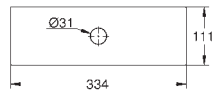

Rainshower Aqua Pure Spray former
spray pattern: GROHE Pure XL
Ø 34 mm
GROHE LongLife finish
Min. recommended pressure 2.0 bar
maximum flow rate (at 3 bar): 27 l/min
rough-in box 26 739 000 and, according to number of spray formers, cover 26 784 000, 26 785 000 or 26 786 000 have to be ordered separately

26 784 000	Chrome	4005176681592	coming soon
26 784 MS0	satIn steel	4005176945991	coming soon
26 784 MG0	satIn graphite	4005176944604	coming soon

Rainshower Aqua 1 hole Ceiling shower cover
for 1 spray
334 x 111 mm
GROHE LongLife finish
spray plates 26 735 000 and/or 26 737 000 to be ordered separately as well as rough-in box 26 739 000

26 739 000		4005176644641	coming soon

Rainshower Aqua small rough-in for ceiling showers