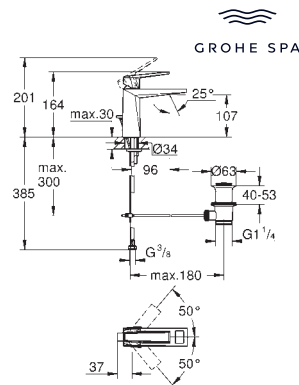

24 399 000	Chrome	4005176794933	1,024.29
24 399 DC0	supersteel	4005176794940	1,536.43
24 399 ALO	brushed hard graphite	4005176794957	1,638.87

Allure Brilliant Private Collection Basin mixer 1/2" M-Size
lever with black Caesarstone inlay
monobloc installation
28 mm ceramic cartridge with **GROHE SilkMove** temperature limiter
GROHE LongLife finish
GROHE EcoJoy - Less water, perfect flow
maximum flow rate (at 3 bar): 5 l/min
GROHE FastFixation installation system
spout with integrated mousseur
pop-up waste set 1 1/4"
flexible connection hoses