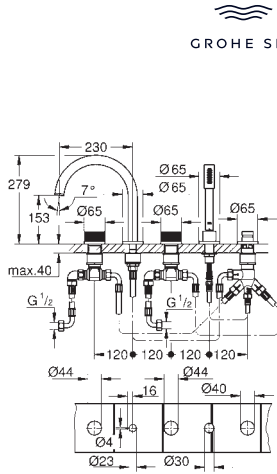

GROHE SPA

ATRIO PRIVATE COLLECTION

Ref. No.	Colour	EAN	Retail Guide Price (£)

25 226 000	Chrome	4005176508554	1,946.44
25 226 DC0	supersteel	4005176508455	2,725.01
25 226 MS0	satin steel	4005176946691	coming soon
25 226 GL0	cool sunrise	4005176508394	2,919.66
25 226 GN0	brushed cool sunrise	4005176508370	3,114.29
25 226 DA0	warm sunset	4005176508479	2,919.66
25 226 DL0	brushed warm sunset	4005176508431	3,114.29
25 226 AL0	brushed hard graphite	4005176508516	3,114.29
25 226 MG0	satin graphite	4005176944055	coming soon

Atrio Private Collection
5-hole bath/shower combination
ceramic headparts 1/2", 90°

GROHE LongLife finish

Consisting of:

pre-assembled spout fixing

knobs with inlay, can be combined with 48 462 000 or 48 463 000

bath spout with mousseur and diverter bath/shower

hand shower Rainshower Aqua Stick 6.5 l/min

shower hose 2000 mm

flexible connection hoses

connection for shower hose

protected against backflow

can be used with 29 037 002

29 037 002		4005176519918	940.66
Baseframe for installation under tiled surround			

GROHE SPA

48 462 000		4005176523830	378.89

Atrio Private Collection

Inlays made from White Attica Caesarstone material

can be combined with Atrio Private Collection:

tub filler 25 226

Caesarstone is a quartz composite material. Structures and textures on the surface may vary and are unique.

GROHE SPA

48 463 000		4005176523847	378.89

Atrio Private Collection

Inlays made from Vanilla Noir Caesarstone material

can be combined with Atrio Private Collection:

tub filler 25 226

Caesarstone is a quartz composite material. Structures and textures on the surface may vary and are unique.