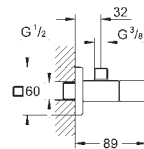

Eurocube
Angle valve 1/2"
wall connection 1/2"
outlet thread 3/8"
cartridge headpart
metal handle
marking: neutral
metal push-on escutcheon

28 990 000	Chrome	4005176174025	224.84
28 990 MS0	satin steel	4005176946066	coming soon
28 990 MG0	satin graphite	4005176944673	337.27