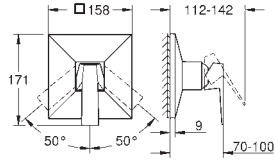

Ref. No.	Colour	EAN	Retail Guide Price (£)

24 277 000	Chrome	4005176759918	429.10
24 277 DC0	supersteel	4005176759932	600.73
24 277 AL0	brushed hard graphite	4005176759925	686.55

Allure Brilliant
Single-lever shower mixer trim
trim set for GROHE Rapido SmartBox (35 600/35 604)
GROHE SilkMove 46 mm ceramic cartridge
GROHE LongLife finish
wall escutcheon with **GROHE FastFixation**
(covered escutcheon- and shaft sealing, covered fixing)
metal escutcheon, retroactively 6° adjustable
metal lever
flow performance:
outlet B or C = 30 l/min
without roughing-in-set

35 604 000		4005176698774	82.66
GROHE Rapido SmartBox universal rough-in box for concealed installation