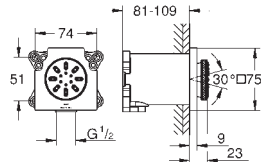

26 802 000	Chrome	4005176722776	150.24
26 802 DC0	supersteel	4005176722899	210.33
26 802 MS0	satin steel	4005176946332	coming soon
26 802 GN0	brushed cool sunrise	4005176722882	255.41
26 802 DL0	brushed warm sunset	4005176722912	255.41
26 802 A00	hard graphite	4005176722875	240.38
26 802 AL0	brushed hard graphite	4005176722905	255.41
26 802 MG0	satin graphite	4005176944420	coming soon

Rainshower Aqua
Body spray cube 2 spray
spray patterns: PureRain, ActiveJet
including concealed body and compound seal
75 x 75 mm
pivoting range ± 15° rotatable
connection thread 1/2"
throw distance 600 mm
GROHE EcoJoy - extra efficient water usage, perfect flow
maximum flow rate (at 3 bar): 3.3 l/min
GROHE DreamSpray perfect spray pattern
GROHE LongLife finish
GROHE SpeedClean effortless limescale removal
min. recommended pressure 1.0 bar
not suitable for instantaneous heater