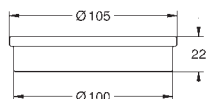

#### Glass/soap dish holder

fits soap dish 40 883 000 or hair dryer inlet 40 964 001 (please order separately)

material: metal

concealed fastening

GROHE LongLife finish