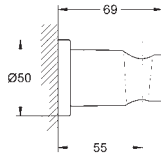

GROHE SPA

RAINSHOWER AQUA HAND SHOWERS

Ref. No.	Colour	EAN	Retail Guide Price (£)

27 074 000	Chrome	4005176833083	39.71
27 074 DC0	supersteel	4005176374487	55.60
27 074 GL0	cool sunrise	4005176338984	63.54
27 074 GN0	brushed cool sunrise	4005176427084	67.51
27 074 DA0	warm sunset	4005176338977	63.54
27 074 DL0	brushed warm sunset	4005176427091	67.51
27 074 A00	hard graphite	4005176338991	63.54
27 074 AL0	brushed hard graphite	4005176339004	67.51

Rainshower
Wall hand Shower holder
non-adjustable
with round escutcheon
GROHE LongLife finish