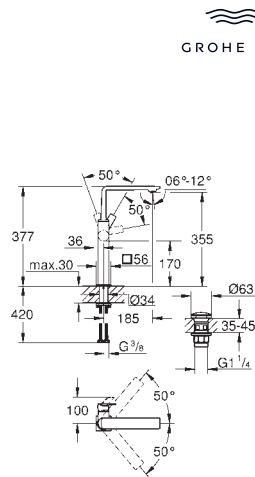

23 403 001	Chrome	4005176499487	679.28
23 403 DC1	supersteel	4005176954221	950.98
23 403 MS1	satin steel	4005176945229	coming soon
23 403 GL1	cool sunrise	4005176499517	1,018.90
23 403 GN1	brushed cool sunrise	4005176499524	1,086.83
23 403 DA1	warm sunset	4005176499531	1,018.90
23 403 DL1	brushed warm sunset	4005176499548	1,086.83
23 403 AL1	brushed hard graphite	4005176499562	1,086.83
23 403 MG1	satin graphite	4005176947094	coming soon

Allure Basin mixer 1/2" XL-Size
monobloc installation
swivelling spout
for free-standing basins
28 mm ceramic cartridge
with **GROHE SilkMove**
GROHE LongLife finish
GROHE EcoJoy - Less water, perfect flow
maximum flow rate (at 3 bar): 5 l/min
smooth body with push-open waste set 1 1/4"
GROHE AquaGuide adjustable slim air mousseur
projection 185 mm
height 377 mm
push-to-open waste set
flexible connection hoses
temperature limiter