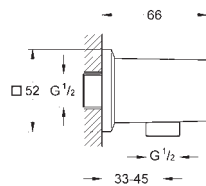

GROHE SPA			
26 850 000	Chrome	4005176754456	61.00
26 850 DC0	supersteel	4005176754470	85.41
26 850 AL0	brushed hard graphite	4005176754463	103.71

Allure Brilliant
Shower outlet elbow, 1/2"
male connection thread 1/2"
protected against backflow
material: metal
GROHE LongLife finish