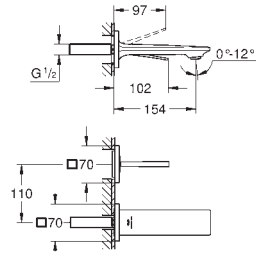

Ref. No.	Colour	EAN	Retail Guide Price (£)

19 309 002	Chrome	4005176499982	1,092.74
19 309 DC2	supersteel	4005176954108	1,529.83
19 309 MS2	satin steel	4005176945106	coming soon
19 309 GL2	cool sunrise	4005176514197	1,639.11
19 309 GN2	brushed cool sunrise	4005176514173	1,748.38
19 309 DA2	warm sunset	4005176514241	1,639.11
19 309 DL2	brushed warm sunset	4005176514227	1,748.38
19 309 AL2	brushed hard graphite	4005176514289	1,748.38
19 309 MG2	satin graphite	4005176946509	coming soon

Allure
2-hole basin mixer
S-Size
wall mounted
set for final installation for 23 429 000
GROHE FeatherControl Joystick cartridge
GROHE LongLife finish
GROHE EcoJoy - Less water, perfect flow
maximum flow rate (at 3 bar): 5 l/min
GROHE AquaGuide adjustable slim air mousseur
centre distance 110 mm
projection 154 mm
without roughing-in set 23 429 (please order separately)

19 386 002	Chrome	4005176512995	1,122.27
19 386 DC2	supersteel	4005176954160	1,571.18
19 386 MS2	satin steel	4005176945168	coming soon
19 386 GL2	cool sunrise	4005176512834	1,683.41
19 386 GN2	brushed cool sunrise	4005176512810	1,795.63
19 386 DA2	warm sunset	4005176512896	1,683.41
19 386 DL2	brushed warm sunset	4005176512872	1,795.63
19 386 AL2	brushed hard graphite	4005176512957	1,795.63
19 386 MG2	satin graphite	4005176946547	coming soon

23 429 000 4005176993695 295.01
Rough-in for Joystick 2-hole basin mixers

24 160 001	Chrome	4005176596230	531.62
24 160 DC1	supersteel	4005176954245	744.26
24 160 MS1	satin steel	4005176945243	coming soon
24 160 GL1	cool sunrise	4005176596261	797.42
24 160 GN1	brushed cool sunrise	4005176596278	850.58
24 160 DA1	warm sunset	4005176596285	797.42
24 160 DL1	brushed warm sunset	4005176598692	850.58
24 160 AL1	brushed hard graphite	4005176598715	850.58
24 160 MG1	satin graphite	4005176947216	coming soon