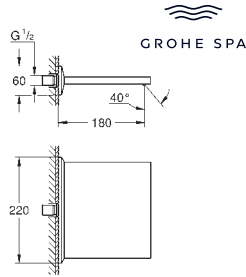

GROHE SPA

GROHE ALLURE BRILLIANT

Ref. No.	Colour	EAN	Retail Guide Price (£)

13 486 000	Chrome	4005176756634	895.12
13 486 DC0	supersteel	4005176756658	1,253.17
13 486 AL0	brushed hard graphite	4005176756641	1,432.19

Allure Brilliant
Cascade spout for bath and shower
wall mounted
GROHE LongLife finish
projection 180 mm