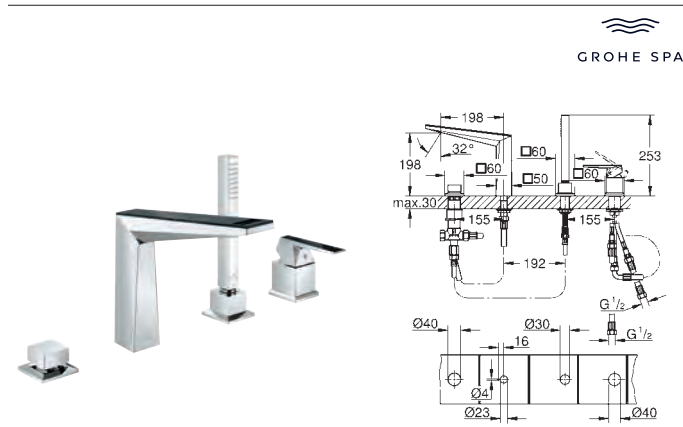

29 527 000	Chrome	4005176795138	2,740.66
	29 527 DC0	supersteel	4005176795145	4,110.99
	29 527 AL0	brushed hard graphite	4005176795152	4,385.05
Allure Brilliant Private Collection				
4-hole single-lever bath combination				
black Caesarstone handle				
spout with Vanilla Noir Caesarstone inlay				
GROHE SilkMove 46 mm ceramic cartridge				
GROHE LongLife finish				
pre-assembled spout fixing				
single lever mixer operating element				
bath spout with integrated mousseur				
diverter bath/shower				
hand shower Rainshower Aqua Cube Stick				
metal shower hose 2000 mm (always chrome for any colour of the set)				
flexible connection hoses				
connection for shower hose				
protected against backflow				
for use with 29 037 000				

	29 037 000		4005176865749	943.99
Baseframe for installation under tiled surround