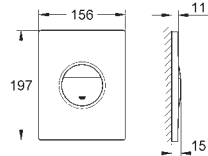

38 765 000	Chrome	4005176846830	85.50
38 765 MS0	satin steel	4005176946080	213.74
38 765 MG0	satin graphite	4005176944697	213.74
38 765 KF0	phantom black	4005176951978	192.36

Nova Cosmopolitan

Flush plate

for dual flush or start & stop actuation
for pneumatic drop valve AV1

for vertical and horizontal installation

GROHE LongLife finish

GROHE EcoJoy - Less water, perfect flow

for combination with Rapid SL 1.13 m with GD 2 cistern

for use with Rapid SLX please order shaft 66 791 000 (sold separately)