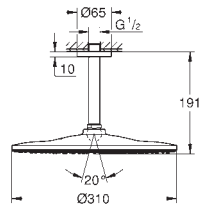

Ref. No.   Colour   EAN   Retail Guide Price (£)

26 560 000	Chrome	4005176481741	437.74
26 560 DC0	supersteel	4005176526305	612.83
26 560 MS0	satin steel	4005176946271	coming soon
26 560 DA0	warm sunset	4005176557682	700.38
26 560 DL0	brushed warm sunset	4005176557699	744.16
26 560 GL0	cool sunrise	4005176557712	700.38
26 560 GN0	brushed cool sunrise	4005176557729	744.16
26 560 AL0	brushed hard graphite	4005176557668	744.16
26 560 MG0	satin graphite	4005176943867	coming soon

Rainshower Mono 310

Head shower set ceiling 142 mm, 1 spray

Consisting of:

head shower Rainshower 310, spray plate chrome (26 562)

spray pattern: GROHE PureRain

maximum flow rate (at 3 bar): 7.5 l/min

Rainshower shower arm ceiling 142 mm (28 724 000)

GROHE EcoJoy - Less water, perfect flow

GROHE DreamSpray perfect spray pattern

GROHE LongLife finish

GROHE SpeedClean effortless limescale removal

Inner WaterGuide for a longer life

suitable for instantaneous heater