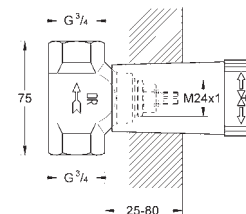

29 802 000		4005176504853	48.13

Concealed stop valve 3/4"
pre-assembled headpart 3/4"
short spindle
protection sleeve
thread union 3/4"
DR-brass