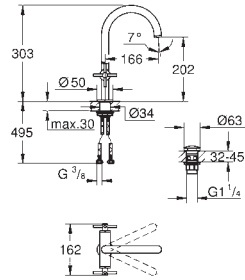

Ref. No.	Colour	EAN	Retail Guide Price (£)

21 144 000	Chrome	4005176763267	518.99
21 144 DC0	supersteel	4005176763298	726.58
21 144 MS0	satin steel	4005176945649	coming soon
21 144 GL0	cool sunrise	4005176763304	778.48
21 144 GN0	brushed cool sunrise	4005176952067	830.38
21 144 DA0	warm sunset	4005176763281	778.48
21 144 DL0	brushed warm sunset	4005176952050	830.38
21 144 AL0	brushed hard graphite	4005176763274	830.38
21 144 MG0	satin graphite	4005176944567	coming soon

Atrio
Basin mixer, 1/2"
L-Size
ceramic headparts 1/2", 90°
GROHE LongLife finish
GROHE EcoJoy - Less water, perfect flow
maximum flow rate (at 3 bar): 5 l/min
rapid installation system
swivel tubular spout with mousseur and stop limiter
adjustable swivel area 0° / 150° / 360°
Push-open waste set 1 1/4"
flexible connection hoses
with cross handles
Two different sets of caps included. One set with „H“ and „C“ marking, one set without marking.