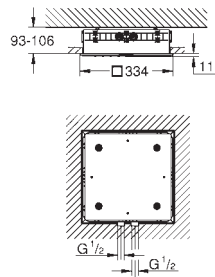

Rainshower Aqua Duo
Ceiling shower 2 sprays including rough-in
spray patterns: GROHE PureRain, ActiveRain including concealed body, mounting material and sealing material for further combinations
334 x 334 mm
spray plate in corresponding colour
connection threads 1/2"
GROHE DreamSpray perfect spray pattern
GROHE LongLife finish
GROHE SpeedClean effortless limescale removal
min. recommended pressure 1.0 bar
maximum flow rate (at 3 bar): 20 + 16 l/min (with non-restricted flow)

26 734 000	Chrome	4005176644603	coming soon
26 734 MS0	satin steel	4005176945984	coming soon
26 734 MG0	satin graphite	4005176944598	coming soon