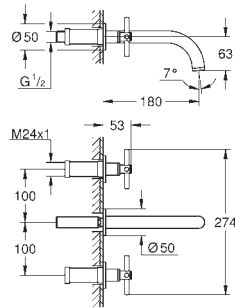

Ref. No.	Colour	EAN	Retail Guide Price (£)

20 661 000	Chrome	4005176763090	551.42
20 661 DC0	supersteel	4005176763137	772.00
20 661 EN0	brushed nickel	4005176763144	882.27
20 661 MS0	satin steel	4005176945625	coming soon
20 661 GL0	cool sunrise	4005176763151	827.14
20 661 GN0	brushed cool sunrise	4005176952029	882.27
20 661 DA0	warm sunset	4005176763120	827.14
20 661 DL0	brushed warm sunset	4005176952012	882.27
20 661 AL0	brushed hard graphite	4005176763113	882.27
20 661 MG0	satin graphite	4005176944543	coming soon

Atrio
3-hole basin mixer
M-Size
wall mounted
to be used with rough-in set 29 025 002
valves hot/cold
with headparts 1/2" - 90°
GROHE LongLife finish
GROHE EcoJoy - Less water, perfect flow
maximum flow rate (at 3 bar): 5 l/min
centre distance 200 mm
projection 180 mm
with cross handles
without roughing-in set 29 025 002 (please order separately)
Two different sets of caps included. One set with „H“ and „C“ marking, one set without marking.

29 025 002		4005176519895	297.60
Rough-in set for 3-hole basin mixer			

24 353 000	Chrome	4005176761300	551.42
24 353 DC0	supersteel	4005176761331	772.00
24 353 MS0	satin steel	4005176945670	coming soon
24 353 GL0	cool sunrise	4005176761560	827.14
24 353 GN0	brushed cool sunrise	4005176952128	882.27
24 353 DA0	warm sunset	4005176761324	827.14
24 353 DL0	brushed warm sunset	4005176952111	882.27
24 353 AL0	brushed hard graphite	4005176761317	882.27
24 353 MG0	satin graphite	4005176944895	coming soon