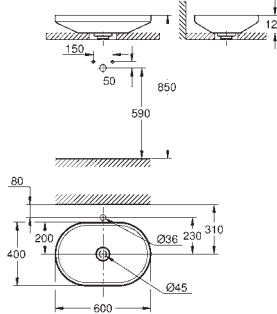

Airio

Vessel basin lozenge 60

without overflow

600 x 400 mm

including fixation set

including non-closable ceramic waste set

ultra-thin edge design

GROHE HyperClean antibacterial glazing
sanitary ware