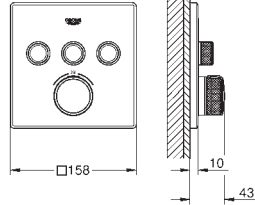

Ref. No.	Colour	EAN	Retail Guide Price (£)

29 126 000	Chrome	4005176413322	687.65
29 126 DC0	supersteel	4005176526343	962.72
29 126 MS0	satin steel	4005176946462	coming soon
29 126 DA0	warm sunset	4005176558320	1,031.49
29 126 DL0	brushed warm sunset	4005176558337	1,100.25
29 126 GL0	cool sunrise	4005176558351	1,031.49
29 126 GN0	brushed cool sunrise	4005176558368	1,100.25
29 126 AL0	brushed hard graphite	4005176558306	1,100.25
29 126 MG0	satin graphite	4005176944321	coming soon

Grotherm SmartControl

Thermostat for concealed installation with 3 valves

trim set for GROHE Rapido SmartBox (35 600/35 604)
metal wall escutcheon with **GROHE FastFixation** (covered escutcheon and shaft sealing, covered fixing), retroactively 6° adjustable

GROHE LongLife finish

GROHE SmartControl push for ON-OFF, turn for volume adjustment from GROHE EcoJoy to Full Flow
exchangeable symbols

GROHE TurboStat compact cartridge with wax thermoelement

GROHE ProGrip with knurl structure

GROHE SafeStop safety button at 38°C

(calibration required)

GROHE SafeStop Plus optional temperature limiter at 43°C or 46°C included

built-in non return valve

and dirt strainers

multiple outlets can be run simultaneously

without roughing-in-set

flow performance:

outlet A = 23 l/min

outlet B = 27 l/min

outlet C = 23 l/min

outlet A + B = 33 l/min

outlet A + B + C = 36 l/min

29 127 000	Chrome	4005176413339	419.60
29 127 DC0	supersteel	4005176526350	587.44
29 127 MS0	satin steel	4005176946479	coming soon
29 127 GN0	brushed cool sunrise	4005176558443	671.36
29 127 DL0	brushed warm sunset	4005176558412	671.36
29 127 AL0	brushed hard graphite	4005176558382	671.36
29 127 MG0	satin graphite	4005176944338	coming soon