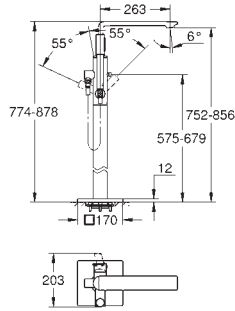

GROHE SPA

GROHE ALLURE

SPA BATH TAPS

Ref. No.	Colour	EAN	Retail Guide Price (£)

25 222 001	Chrome	4005176509230	2,598.94
25 222 DC1	supersteel	4005176954269	3,638.53
25 222 MS1	satin steel	4005176945267	coming soon
25 222 GL1	cool sunrise	4005176509070	3,898.42
25 222 GN1	brushed cool sunrise	4005176509056	4,158.32
25 222 DA1	warm sunset	4005176509131	3,898.42
25 222 DL1	brushed warm sunset	4005176509117	4,158.32
25 222 AL1	brushed hard graphite	4005176509193	4,158.32
25 222 MG1	satin graphite	4005176947230	coming soon

Allure
Single-lever bath mixer 1/2", floor mounted
for use with rough-in set 45 984 001
GROHE SilkMove 35 mm ceramic cartridge
GROHE LongLife finish
automatic diverter: bath/shower
spout with mousseur
projection 263 mm
integrated non-return valve
in the shower outlet 1/2"
with shower holder
hand shower Rainshower Aqua Stick 6.5 l/min
shower hose 1250 mm
protected against backflow
without roughing-in set 45 984 (please order separately)

45 984 001		4005176992056	563.83

Rough-in set 1/2" for floor-mounted mixers/spouts