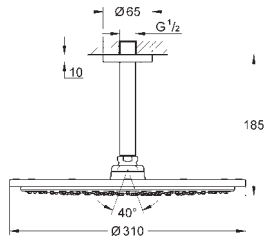

Rainshower Cosmopolitan 310

Head shower set ceiling 142 mm, 1 spray

Consisting of:

Head shower Rainshower Cosmopolitan 310 (27 478 000)

material: metal

Rain spray pattern

maximum flow rate (at 3 bar): 8 l/min

Rainshower shower arm ceiling 142 mm (28 724 000)

GROHE EcoJoy - Less water, perfect flow

GROHE DreamSpray perfect spray pattern

GROHE LongLife finish

GROHE SpeedClean effortless limescale removal

27 709 000	Chrome	4005176909092	129.65