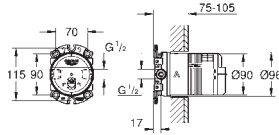

26 484 000		4005176425110	126.50

Rainshower
Universal rough-in box, 1/2"
2 inlets, 1/2"
installation depth 75-105 mm
connection unit in DR brass
stable build-in box and protective cover
leakproof housing
gasket
integrated flushing plug
GROHE EcoJoy - Less water, perfect flow
maximum flow rate (at 3 bar): 9.5 l/min per each water way
without set for final installation