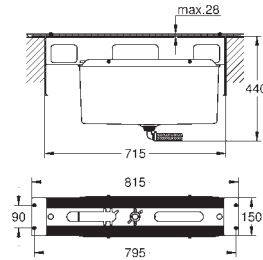

29 037 000		4005176865749	943.99

4/5-hole bath combination (optional) baseframe for installation under tiled surround
base frame
drainage box with integrated outlet for splash water
caps to cover screw fixations always come in chrome color