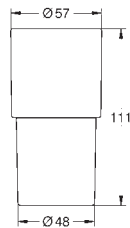

40 882 000

4005176754494

61.63

Glass

material: glass

fits holders Allure 40 278 xx1 and Atrio 40 884 xx0 (please order separately)