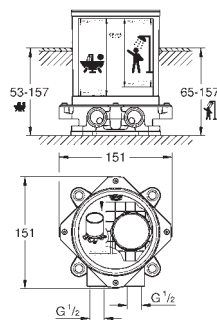

Rough-in set 1/2"
for floor-mounted bath mixers/spouts and shower mixers
without finishing trim set
installation plate with 360° horizontal and 3° vertical adjustment
installation depth 53-157 mm for bath mixers/spouts, depth compensation 104 mm
installation depth 65-157 mm for shower mixers, depth compensation 92 mm
two 1/2" female connections (hot/cold supplies)
flushing plug
Can take a single mixed supply
fixing material