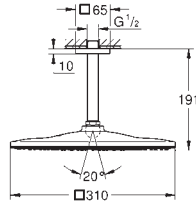

GROHE SPA

RAINSHOWER AQUA HEAD SHOWERS

Ref. No.

Colour

EAN

Retail Guide
Price (£)

26 566 MS0

satin steel

4005176946295

coming soon

26 566 MG0

satin graphite

4005176944383

coming soon

Rainshower Mono 310 Cube

Head shower set ceiling 142 mm, 1 spray

Consisting of:

head shower Rainshower 310

spray pattern: GROHE PureRain

maximum flow rate (at 3 bar): 7.5 l/min

Rainshower shower arm ceiling 142 mm

GROHE EcoJoy - Less water, perfect flow

GROHE DreamSpray perfect spray pattern

GROHE LongLife finish

GROHE SpeedClean effortless limescale removal

Inner WaterGuide for a longer life
suitable for instantaneous heater