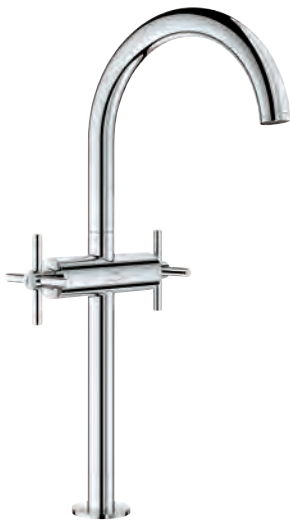

21 149 000	Chrome	4005176762017	713.61
21 149 DC0	supersteel	4005176761249	999.04
21 149 MS0	satin steel	4005176945663	coming soon
21 149 GL0	cool sunrise	4005176761256	1,070.41
21 149 GN0	brushed cool sunrise	4005176952104	1,141.78
21 149 DA0	warm sunset	4005176761232	1,070.41
21 149 DL0	brushed warm sunset	4005176952098	1,141.78
21 149 AL0	brushed hard graphite	4005176761225	1,141.78
21 149 MG0	satin graphite	4005176944888	coming soon

Atrio
Basin mixer, 1/2"
XL-Size
for free-standing basins
ceramic headparts 1/2", 90°
GROHE LongLife finish
GROHE EcoJoy - Less water, perfect flow
maximum flow rate (at 3 bar): 5 l/min
rapid installation system
swivel tubular spout with mousseur and stop limiter
adjustable swivel area 0° / 150° / 360°
Push-open waste set 1 1/4"
flexible connection hoses
with cross handles
Two different sets of caps included. One set with „H“ and „C“ marking, one set without marking.