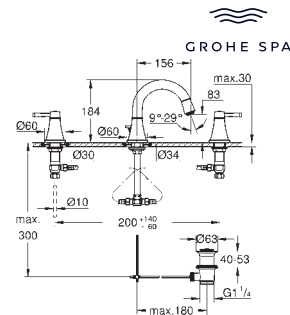

20 624 IG0	chrome/gold	4005176758058	786.63

Grandera
Three-hole basin mixer 1/2" M-Size
valves hot/cold
with headparts 1/2" - 90°
GROHE LongLife finish
GROHE EcoJoy - Less water, perfect flow
maximum flow rate (at 3 bar): 5 l/min
GROHE AquaGuide adjustable mousseur
pop-up waste set 1 1/4"
pressure-proof, flexible connection hoses
between spout and side valves