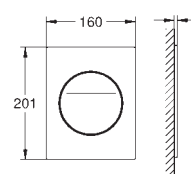

GROHE Arena Aqua Tiles
Flush plate with Silk Motion technology
for dual flush actuation
for pneumatic drop valve AV1
for vertical installation
160 x 201 mm
material: ABS
GROHE LongLife finish
GROHE EcoJoy - Less water, perfect flow
for combination with Rapid SL and Uniset with GD 2 cistern, slim cistern and 80 mm cistern
6V lithium battery, type CR-P2
battery lifetime: 4 years for a 3 person household (approx. 17000 actuations)
battery status warning
auto flush
cleaning mode
for mains supply please order transformer 100 686 9990
bi-colour polished plate and brushed button: chrome, cool sunrise, warm sunset, moon white and white attica caesarstone