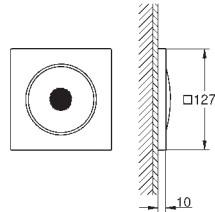

36 473 MS0   **sat in steel**   **4005176946493**   **coming soon**
36 473 MG0   **sat in graphite**   **4005176944505**   **coming soon**

F-digital Deluxe
Sound set
127 x 127 mm per module
full range stereo speaker
Consisting of:
2 speakers with plug connections
waterproof & corrosion protected
GROHE LongLife finish
requires rough-in set (29 413 000), F-digital Deluxe base unit box (26 864 000 or 36 476 000), Bluetooth unit (36 475 000) and various cable connections – all to be ordered separately due to installation situation
For detailed planning and product information please contact your local GROHE Customer Service.