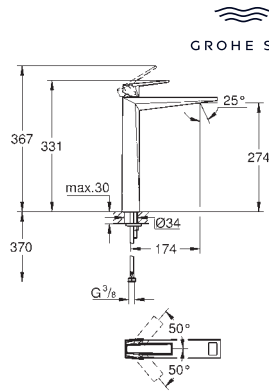

24 419 000	Chrome	4005176795480	1,577.95
24 419 DC0	supersteel	4005176795497	2,366.92
24 419 ALO	brushed hard graphite	4005176795503	2,524.71

Allure Brilliant Private Collection Basin mixer 1/2" XL-Size
lever with black Caesarstone inlay
monobloc installation
for free-standing basins
28 mm ceramic cartridge with **GROHE SilkMove** temperature limiter
GROHE LongLife finish
GROHE EcoJoy - Less water, perfect flow maximum flow rate (at 3 bar): 5 l/min
GROHE FastFixation installation system
spout with integrated mousseur
smooth body
flexible connection hoses