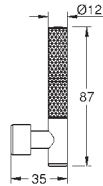

Atrio Private Collection

Knurled sticks

can be combined with Atrio Private Collection:

one-hole basin mixer L-Size 21 134

one-hole basin mixer XL-Size 21 140

three-hole basin mixers 20 587 and 20 593

bath mixer 25 227

Two different sets of caps included. One set with

„H“ and „C“ marking, one set without marking.