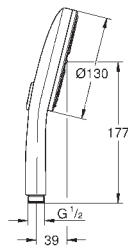

GROHE SPA

101676 K10 0	black/chrome	4067393032403	97.74
101676 KF0 0	phantom black	4067393005292	136.84
101676 AL0 0	brushed hard graphite	4067393005230	166.18
101676 GN0 0	brushed cool sunrise	4067393005285	166.18
101676 GL0 0	cool sunrise	4067393005278	156.39
101676 DL0 0	brushed warm sunset	4067393005261	166.18
101676 DA0 0	warm sunset	4067393005247	156.39
101676 DC0 0	supersteel	4067393005254	136.84

Rainshower Aqua
Hand shower 3 sprays
black acrylic spray plate
spray patterns: GROHE Rain, Rain+ and ActiveMassage
GROHE SmartTip showering spray selection via push of a ring
GROHE EcoJoy - Less water, perfect flow
maximum flow rate (at 3 bar): 8.4 l/min
GROHE DreamSpray perfect spray pattern
GROHE LongLife finish
GROHE SpeedClean effortless limescale removal
Inner WaterGuide for a longer life
Universal Mounting System. Fits all standard shower hoses
suitable for instantaneous heater
min. recommended pressure 1.0 bar