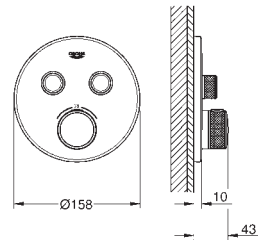

Grohtherm SmartControl

Thermostat for concealed installation with 2 valves

trim set for GROHE Rapido SmartBox (35 600/35 604)
metal wall escutcheon with **GROHE FastFixation** (covered escutcheon and shaft sealing, covered fixing), retroactively 6° adjustable

GROHE LongLife finish

GROHE SmartControl push for ON-OFF, turn for volume adjustment from GROHE EcoJoy to Full Flow
exchangeable symbols

GROHE TurboStat compact cartridge with wax thermoelement

GROHE ProGrip with knurl structure

GROHE SafeStop safety button at 38°C

(calibration required)

GROHE SafeStop Plus optional temperature limiter at 43°C or 46°C included
built-in non return valve
and dirt strainers

multiple outlets can be run simultaneously

without roughing-in-set

flow performance:

outlet B = 24 l/min

outlet C = 26 l/min

outlet B+C = 29 l/min