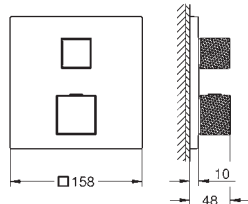

Allure Brilliant
Thermostatic shower mixer for 2 outlets with integrated shut off/diverter valve

black Caesarstone knob handles

trim set for GROHE Rapido SmartBox (35 600/35 604)

GROHE TurboStat compact cartridge with wax thermoelement

GROHE LongLife finish

wall escutcheon with **GROHE FastFixation**

(covered escutcheon- and shaft sealing, covered fixing)

metal escutcheon, retroactively 6° adjustable

printed head and hand shower symbol

GROHE SafeStop safety button at 38°C

(calibration required)

GROHE SafeStop Plus optional temperature limiter at 43°C or 46°C included

GROHE AquaDimmer, integrated shut off/diverter valve

flow performance:

outlet B = 27 l/min

outlet C = 30 l/min

without roughing-in-set

35 604 000		4005176698774	82.66

GROHE Rapido SmartBox universal rough-in box for concealed installation

29 523 000	Chrome	4005176795633	2,740.66
29 523 DC0	supersteel	4005176795640	4,110.99
29 523 AL0	brushed hard graphite	4005176795657	4,385.05