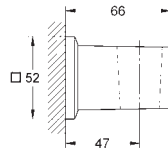

GROHE SPA			
26 847 000	Chrome	4005176755057	38.12
26 847 DC0	supersteel	4005176755071	53.36
26 847 AL0	brushed hard graphite	4005176755064	64.80

Allure Brilliant
Wall hand Shower holder
non-adjustable
material: metal
GROHE LongLife finish