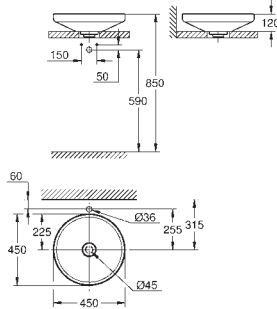

GROHE SPA

GROHE
AIRIO

Ref. No.

Colour

EAN

Retail Guide
Price (£)

GROHE SPA

39 958 00H

alpine white

4005176747694

549.33

Airio

Vessel basin round 45

without overflow

450 x 450 mm

including fixation set

including non-closable ceramic waste set

ultra-thin edge design

GROHE HyperClean antibacterial glazing
sanitary ware

GROHE SPA

39 966 00H

alpine white

4005176747779

677.63