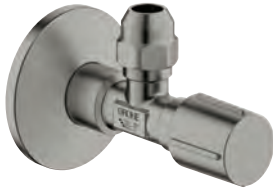

Angle valve 1/2"
self-sealing connection thread
wall connection 1/2"
outlet thread 3/8"
with length compensation
with compression nut Ø 10 mm
water protected spindle shutoff, brass,
with grease chamber and double o-ring sealing
long connecting shaft
ergonomic metal handle
marking: neutral
metal push-on escutcheon Ø 55 mm
GROHE LongLife finish

22 041 DC1	supersteel	4067393033332	59.96
22 041 MS1	satin steel	4067393030362	coming soon
22 041 DL1	brushed warm sunset	4067393033349	69.18
22 041 MG1	satin graphite	4067393030355	coming soon