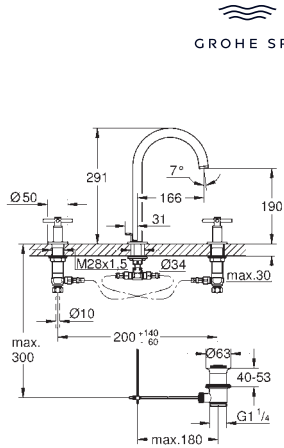

GROHE SPA

GROHE ATRIO

Ref. No.	Colour	EAN	Retail Guide Price (£)

20 643 000	Chrome	4005176762871	648.73
20 643 DC0	supersteel	4005176762925	908.23
20 643 MS0	satin steel	4005176945595	973.10
20 643 GL0	cool sunrise	4005176762932	973.10
20 643 GN0	brushed cool sunrise	4005176951763	1,037.97
20 643 DA0	warm sunset	4005176762918	973.10
20 643 DL0	brushed warm sunset	4005176951756	1,037.97
20 643 AL0	brushed hard graphite	4005176762901	1,037.97
20 643 MG0	satin graphite	4005176944512	coming soon

Atrio
Three-hole basin mixer 1/2"
L-Size
ceramic headparts 1/2", 90°
GROHE LongLife finish
GROHE EcoJoy - Less water, perfect flow
maximum flow rate (at 3 bar): 5 l/min
swivel tubular spout with mousseur and stop limiter
adjustable swivel area 0° / 150° / 360°
pop-up waste set 1 1/4"
pressure-proof, flexible connection hoses
between spout and side valves
with cross handles
Two different sets of caps included. One set with
„H“ and „C“ marking, one set without marking.