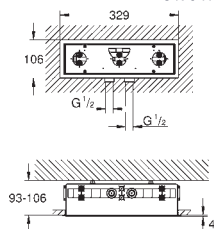

Rainshower Aqua
Small rough-in for ceiling showers
ready for 2 water ways (including 2 x connection threads 1/2", water guide, mounting material and sealing material for further combinations)
Inner WaterGuide for a longer life

26 735 000	Chrome	4005176644610	coming soon
26 735 MS0	satin steel	4067393039600	coming soon
26 735 MG0	satin graphite	4067393037095	coming soon