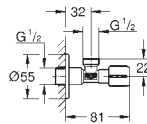

Angle valve 1/2"
pre-roughened connection thread for easy sealing
wall connection 1/2"
outlet 1/2"
water protected spindle shutoff, brass,
with grease chamber and double o-ring sealing
long connecting shaft
ergonomic metal handle
marking: neutral
metal push-on escutcheon Ø 55 mm
GROHE LongLife finish

22 012 000	Chrome	4005176906343	57.75