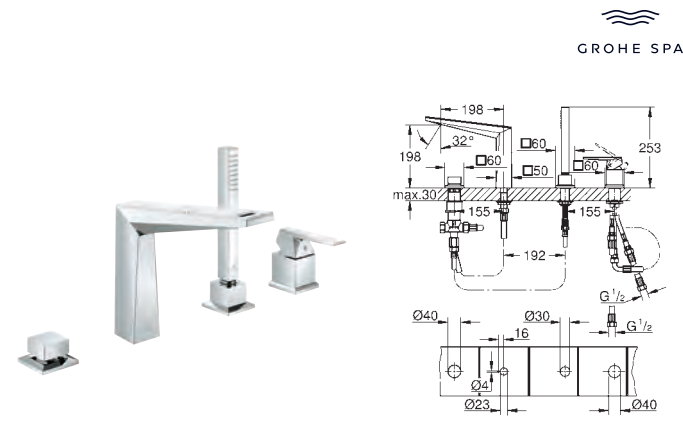

Ref. No.	Colour	EAN	Retail Guide Price (£)

	29 525 000	Chrome	4005176795107	2,740.66
	29 525 DC0	supersteel	4005176795114	4,110.99
	29 525 AL0	brushed hard graphite	4005176795121	4,385.05
Allure Brilliant Private Collection				
4-hole single-lever bath combination				
white Caesarstone handle				
spout with White Attica Caesarstone inlay				
GROHE SilkMove 46 mm ceramic cartridge				
GROHE LongLife finish				
pre-assembled spout fixing				
single lever mixer operating element				
bath spout with integrated mousseur				
diverter bath/shower				
hand shower Rainshower Aqua Cube Stick				
metal shower hose 2000 mm (always chrome for any colour of the set)				
flexible connection hoses				
connection for shower hose				
protected against backflow				
for use with 29 037 000				

	29 037 000		4005176865749	943.99
Baseframe for installation under tiled surround