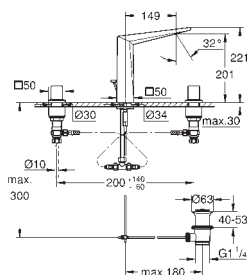

20 627 000	Chrome	4005176760167	1,004.44
20 627 DC0	supersteel	4005176760198	1,406.21
20 627 AL0	brushed hard graphite	4005176760181	1,607.09

Allure Brilliant Basin mixer 1/2" M-Size
monobloc installation
28 mm ceramic cartridge
with **GROHE SilkMove** temperature limiter
GROHE LongLife finish
GROHE EcoJoy - Less water, perfect flow
maximum flow rate (at 3 bar): 5 l/min
GROHE FastFixation installation system
spout with integrated mousseur
pop-up waste set 1 1/4"
flexible connection hoses