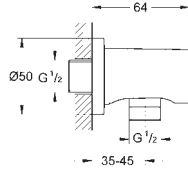

GROHE SPA

GROHE SPA SHOWER ACCESSORIES

SPA SHOWERS

Ref. No.	Colour	EAN	Retail Guide Price (£)

27 057 000	Chrome	4005176830457	62.05
27 057 DC0	supersteel	4005176371196	86.88
27 057 GL0	cool sunrise	4005176338946	99.30
27 057 GN0	brushed cool sunrise	4005176426933	105.50
27 057 DA0	warm sunset	4005176338939	99.30
27 057 DL0	brushed warm sunset	4005176426940	105.50
27 057 AL0	brushed hard graphite	4005176338960	105.50
27 057 A00	hard graphite	4005176338953	99.30

Rainshower
Shower outlet elbow, 1/2"
male connection thread 1/2"
with round escutcheon
protected against backflow
GROHE LongLife finish