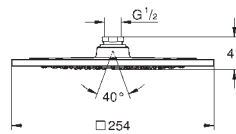

GROHE SPA	26 872 000	Chrome	4005176759161	551.59

Rainshower Aqua 10"
Head shower 1 spray
Rain spray pattern
254 x 254 mm
material: metal
Ball joint +/- 20° rotatable
connection thread 1/2"
GROHE EcoJoy 9.5 l/min flow limiter
GROHE DreamSpray perfect spray pattern
GROHE LongLife finish
GROHE SpeedClean effortless limescale removal

GROHE SPA	26 871 000	Chrome	4005176759147	551.59

ditto, with non-restricted flow