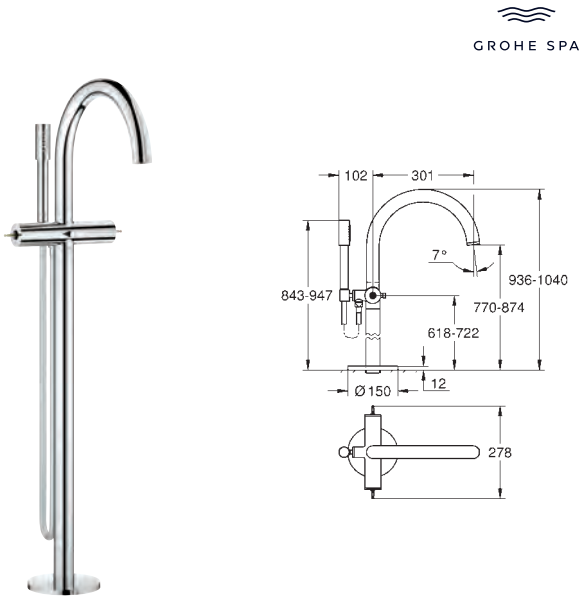

**Atrio Private Collection**  
**Three-hole basin mixer 1/2"**  
**L-Size**  
 ceramic headparts 1/2", 90°  
**GROHE LongLife** finish  
**GROHE EcoJoy** - Less water, perfect flow  
 maximum flow rate (at 3 bar): 5 l/min  
 swivel tubular spout with mousseur and stop limiter  
 adjustable swivel area 0° / 150° / 360°  
 pop-up waste set 1 1/4"  
 pressure-proof, flexible connection hoses  
 between spout and side valves  
 for stick handles  
 to be combined with stick sets 48 458, 48 459 or 48 646, please order separately