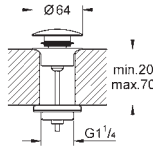

65 807 000	Chrome	4005176849893	55.14
65 807 DC0	supersteel	4005176442797	77.20
65 807 GL0	cool sunrise	4005176467738	82.71
65 807 GN0	brushed cool sunrise	4005176467745	88.22
65 807 DA0	warm sunset	4005176467752	82.71
65 807 DL0	brushed warm sunset	4005176467769	88.22
65 807 AL0	brushed hard graphite	4005176467714	88.22

Waste set with push-open plug

with push-open cover
for wash basins with overflow
removable cover
closable
GROHE LongLife finish