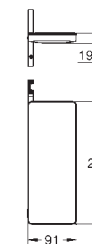

**Rainshower Aqua**  
**Shelf**  
 for Rainshower Aqua Pure shower systems  
 compatible with 100961, 100962, 100964, 101680  
 height adjustable (by using an Allen key)  
 with white glass shower tray  
 material: metal  
**GROHE EasyReach** shower tray  
**GROHE LongLife** finish