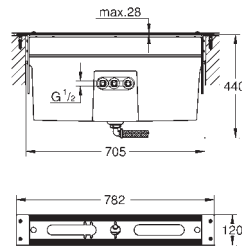

GROHE SPA

GROHE ROUGH-IN SETS

Ref. No.	Colour	EAN	Retail Guide Price (£)

29 037 002		4005176519918	940.66

4/5-hole bath combination (optional) baseframe for installation under tiled surround
base frame
drainage box with integrated outlet for splash water
allows for waterproofing of wall construction surrounding the concealed body with sealing sleeve
caps to cover screw fixations always come in chrome color