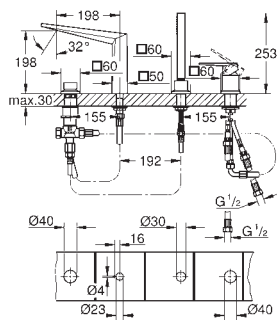

Allure Brilliant Private Collection
4-hole single-lever bath combination

knurled handle

GROHE SilkMove 46 mm ceramic cartridge

GROHE LongLife finish

pre-assembled spout fixing

single lever mixer operating element

bath spout with integrated mousseur

diverter bath/shower

hand shower Rainshower Aqua Cube Stick

metal shower hose 2000 mm (always chrome for any colour of the set)

flexible connection hoses

connection for shower hose

protected against backflow

for use with 29 037 000

29 037 000		4005176865749	943.99

Baseframe for installation under tiled surround