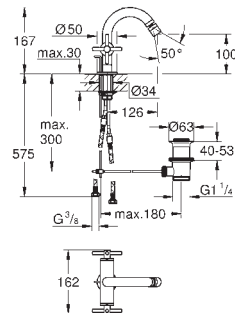

Atrio
Bidet mixer 1/2"
ceramic headparts 1/2", 90°
GROHE LongLife finish
rapid installation system
ball-joint mousseur
bow spout
pop-up waste set 1 1/4"
flexible connection hoses
with cross handles
Two different sets of caps included. One set with „H“ and „C“ marking, one set without marking.

26 895 000	Chrome	4005176762185	583.86
26 895 DC0	supersteel	4005176760792	817.40
26 895 MS0	satin steel	4005176945830	coming soon
26 895 GL0	cool sunrise	4005176760808	875.79
26 895 GN0	brushed cool sunrise	4005176952449	934.18
26 895 DA0	warm sunset	4005176760785	875.79
26 895 DL0	brushed warm sunset	4005176952432	934.18
26 895 AL0	brushed hard graphite	4005176760778	934.18
26 895 MG0	satin graphite	4005176945052	coming soon