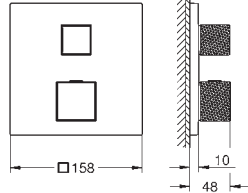

Ref. No. Colour EAN Retail Guide Price (£)

24 429 000	Chrome	4005176795374	1,004.12
24 429 DC0	supersteel	4005176795381	1,506.19
24 429 AL0	brushed hard graphite	4005176795398	1,606.60

Allure Brilliant
Thermostatic shower mixer for 2 outlets with integrated shut off/diverter valve

white Caesarstone knob handles
trim set for GROHE Rapido SmartBox (35 600/35 604)

GROHE TurboStat compact cartridge with wax thermoelement

GROHE LongLife finish

wall escutcheon with **GROHE FastFixation**

(covered escutcheon- and shaft sealing, covered fixing)

metal escutcheon, retroactively 6° adjustable

printed head and hand shower symbol

GROHE SafeStop safety button at 38°C

(calibration required)

GROHE SafeStop Plus optional temperature limiter at 43°C or 46°C included

GROHE AquaDimmer, integrated shut off/diverter valve

flow performance:

outlet B = 27 l/min

outlet C = 30 l/min

without roughing-in-set

35 604 000		4005176698774	82.66

GROHE Rapido SmartBox universal rough-in box for concealed installation

24 430 000	Chrome	4005176795404	1,004.12
24 430 DC0	supersteel	4005176795411	1,506.19
24 430 AL0	brushed hard graphite	4005176794889	1,606.60