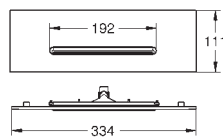

Rainshower Aqua Cascade
Ceiling shower cover including spray former
1 spray pattern: GROHE XL Waterfall
334 x 111 mm
spray plate in corresponding colour
spray insert white
GROHE LongLife finish
min. recommended pressure 3.0 bar
rough-in box 26 739 000 to be ordered separately
maximum flow rate (at 3 bar): 18 l/min (with non-restricted flow)

26 739 000		4005176644641	coming soon