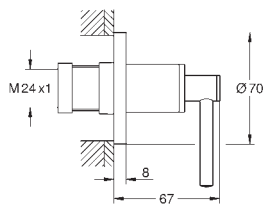

29 397 000	Chrome	4005176754111	113.52
29 397 DC0	supersteel	4005176754142	158.94
29 397 MS0	satin steel	4005176945854	coming soon
29 397 GL0	cool sunrise	4005176754159	170.29
29 397 GN0	brushed cool sunrise	4005176952487	181.64
29 397 DA0	warm sunset	4005176754135	170.29
29 397 DL0	brushed warm sunset	4005176952470	181.64
29 397 AL0	brushed hard graphite	4005176754128	181.64
29 397 MG0	satin graphite	4005176947049	coming soon

Aerio
Concealed stop-valve trim
for concealed valve 35 028 000 or 29 032 000
GROHE LongLife finish
installation depth infinitely adjustable 20-80 mm
escutcheon with screwable wall sealing
with lever handle

35 028 000 4005176908316 163.56
GROHE Rapido C rough-in box for single volume control