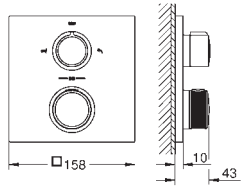

Allure

Thermostat for concealed installation with 2-way diverter hand shower/bath filler

trim set for GROHE Rapido SmartBox (35 600/35 604)

GROHE TurboStat compact cartridge with wax thermolement

GROHE LongLife finish

wall escutcheon with **GROHE FastFixation**

(covered escutcheon- and shaft sealing, covered fixing)

metal escutcheon, retroactively 6° adjustable

printed hand shower and bath filler symbol

GROHE SafeStop safety button at 38°C

(calibration required)

GROHE SafeStop Plus optional temperature limiter at 43°C or 46°C included

GROHE AquaDimmer, integrated shut off/diverter valve

flow performance:

outlet B = 27 l/min

outlet C = 30 l/min

without roughing-in set 35 600/35 604 (please order separately)

35 604 000	4005176698774	82.66
GROHE Rapido SmartBox universal rough-in box for concealed installation