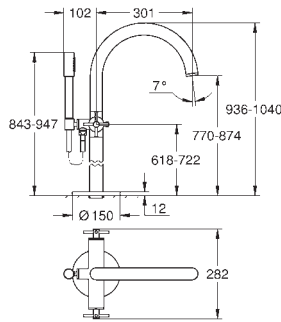

25 272 000	Chrome	4005176762154	2,432.75
25 272 DC0	supersteel	4005176761508	3,405.85
25 272 EN0	brushed nickel	4005176761515	3,892.40
25 272 MS0	satin steel	4005176945823	coming soon
25 272 GL0	cool sunrise	4005176761522	3,649.13
25 272 GN0	brushed cool sunrise	4005176952425	3,892.40
25 272 DA0	warm sunset	4005176761492	3,649.13
25 272 DL0	brushed warm sunset	4005176952418	3,892.40
25 272 AL0	brushed hard graphite	4005176761485	3,892.40
25 272 MG0	satin graphite	4005176945045	coming soon

Aerio
Bath / shower mixer 1/2"
floor-mounted installation
with high pillar unions (765 mm)
for use with rough-in set 45 984 001
ceramic headparts 1/2", 90°
GROHE LongLife finish
automatic diverter: bath/shower
spout with mousseur
projection 301 mm
integrated non-return valve
in the shower outlet 1/2"
hand shower Rainshower Aqua Stick (26 866)
with shower holder
Silverflex shower hose 1250 mm (28 362)
protected against backflow, with cross handles
without roughing-in set 45 984 (please order separately)
Two different sets of caps included. One set with „H“ and „C“ marking, one set without marking.

45 984 001 4005176992056 563.83
Rough-in set 1/2" for floor-mounted mixers/spouts