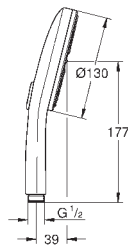

Rainshower Aqua

Hand shower 3 sprays

white acrylic spray plate

spray patterns: GROHE Rain, Rain+ and ActiveMassage

GROHE SmartTip showering spray selection via push of a ring

GROHE EcoJoy - Less water, perfect flow

maximum flow rate (at 3 bar): 8.4 l/min

GROHE DreamSpray perfect spray pattern

GROHE LongLife finish

GROHE SpeedClean effortless limescale removal

Inner WaterGuide for a longer life

Universal Mounting System. Fits all

standard shower hoses

suitable for instantaneous heater

min. recommended pressure 1.0 bar