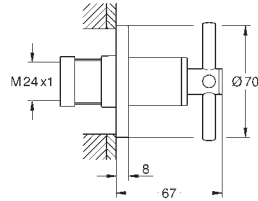

Ref. No. Colour EAN Retail Guide Price (£)

29 396 000	Chrome	4005176754067	113.52
29 396 DC0	supersteel	4005176754098	158.94
29 396 MS0	satin steel	4005176945847	coming soon
29 396 GL0	cool sunrise	4005176754104	170.29
29 396 GN0	brushed cool sunrise	4005176952463	181.64
29 396 DA0	warm sunset	4005176754081	170.29
29 396 DL0	brushed warm sunset	4005176952456	181.64
29 396 AL0	brushed hard graphite	4005176754074	181.64
29 396 MG0	satin graphite	4005176947032	coming soon

Aerio
Concealed stop-valve trim
for concealed valve 35 028 000 or 29 032 000
GROHE LongLife finish
installation depth infinitely adjustable 20-80 mm
escutcheon with screwable wall sealing
with cross handle

35 028 000		4005176908316	163.56

GROHE Rapido C rough-in box for single volume control

29 407 000	Chrome	4005176762772	1,459.65
29 407 DC0	supersteel	4005176762802	2,043.51
29 407 MS0	satin steel	4005176945878	coming soon
29 407 GL0	cool sunrise	4005176762819	2,189.48
29 407 GN0	brushed cool sunrise	4005176952524	2,335.44
29 407 DL0	brushed warm sunset	4005176952517	2,335.44
29 407 DA0	warm sunset	4005176762796	2,189.48
29 407 AL0	brushed hard graphite	4005176762789	2,335.44
29 407 MG0	satin graphite	4005176947063	coming soon
29 407 KF0	phantom black	4067393056638	coming soon

Aerio
5-hole bath/shower combination
ceramic headparts 1/2", 90°
GROHE LongLife finish
Consisting of:
pre-assembled spout fixing
with lever handles
bath spout with mousseur and diverter bath/shower
hand shower Rainshower Aqua Stick 6.5 l/min
shower hose 2000 mm
flexible connection hoses
connection for shower hose
protected against backflow
can be used with 29 037 002
Two different sets of caps included. One set with
„H“ and „C“ marking, one set without marking.

29 037 002		4005176519918	940.66

Baseframe for installation under tiled surround