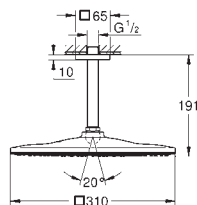

26 566 000	Chrome	4005176482106	469.23
26 566 DC0	supersteel	4005176526282	797.69
26 566 MS0	satin steel	4005176946295	coming soon
26 566 DA0	warm sunset	4005176557842	750.77
26 566 DL0	brushed warm sunset	4005176557859	938.46
26 566 GL0	cool sunrise	4005176557873	750.77
26 566 GN0	brushed cool sunrise	4005176557880	938.46
26 566 AL0	brushed hard graphite	4005176557828	938.46
26 566 MG0	satin graphite	4005176944383	coming soon

Rainshower Mono 310 Cube

Head shower set ceiling 142 mm, 1 spray

Consisting of:

head shower Rainshower 310

spray pattern: GROHE PureRain

maximum flow rate (at 3 bar): 7.5 l/min

Rainshower shower arm ceiling 142 mm (27 485 000)

GROHE EcoJoy - Less water, perfect flow

GROHE DreamSpray perfect spray pattern

GROHE LongLife finish

GROHE SpeedClean effortless limescale removal

Inner WaterGuide for a longer life

suitable for instantaneous heater