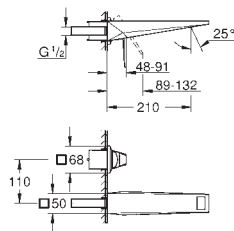

29 517 000	Chrome	4005176795060	1,328.78
29 517 DC0	supersteel	4005176795077	1,993.17
29 517 AL0	brushed hard graphite	4005176795084	2,126.05

Allure Brilliant Private Collection
2-hole basin mixer
M-Size
knurled handle
wall mounted
without concealed body
GROHE LongLife finish
GROHE EcoJoy - Less water, perfect flow
maximum flow rate (at 3 bar): 5 l/min
spout with integrated mousseur
centre distance 110 mm
projection 210 mm
min. recommended pressure 1.0 bar

23 200 000		4005176908354	285.11

Rough-in for single-lever mixer, wall mount