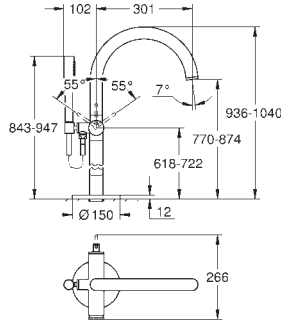

GROHE SPA

GROHE
ATRIO

SPA BATH TAPS

Ref. No. Colour EAN Retail Guide Price (£)

24 368 000	Chrome	4005176761102	1,881.33
24 368 DC0	supersteel	4005176761133	2,633.85
24 368 EN0	brushed nickel	4005176761140	3,010.11
24 368 MS0	satin steel	4005176945809	2,821.99
24 368 GL0	cool sunrise	4005176761157	2,821.99
24 368 GN0	brushed cool sunrise	4005176952388	3,010.11
24 368 DA0	warm sunset	4005176761126	2,821.99
24 368 DL0	brushed warm sunset	4005176952371	3,010.11
24 368 AL0	brushed hard graphite	4005176761119	3,010.11
24 368 MG0	satin graphite	4005176945021	coming soon

Atrio
Single-lever bath mixer, floor mounted
for use with rough-in set 45 984 001
GROHE SilkMove 35 mm ceramic cartridge
with temperature limiter
GROHE LongLife finish
automatic diverter: bath/shower
spout with mousseur
projection 301 mm
integrated non-return valve
in the shower outlet 1/2"
with shower holder
hand shower Rainshower Aqua Stick (26 866)
Silverflex shower hose 1250 mm
protected against backflow
without roughing-in set 45 984 (please order separately)

45 984 001		4005176992056	563.83
Rough-in set 1/2" for floor-mounted mixers/spouts