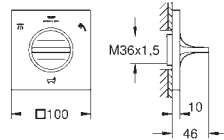

19 590 001	Chrome	4005176512599	251.03
19 590 DC1	supersteel	4005176954184	351.45
19 590 MS1	satin steel	4005176945182	coming soon
19 590 GL1	cool sunrise	4005176512438	376.55
19 590 GN1	brushed cool sunrise	4005176512414	401.65
19 590 DA1	warm sunset	4005176512490	376.55
19 590 DL1	brushed warm sunset	4005176512476	401.65
19 590 AL1	brushed hard graphite	4005176512551	401.65
19 590 MG1	satin graphite	4005176947209	coming soon

Allure
3-way diverter
set for final installation for
29 033 000
without concealed body
bayonet union escutcheon
installation depth infinitely adjustable 66 - 113 mm
only for use with concealed body
GROHE LongLife finish

29 033 000		4005176845338	317.69

Concealed body for 5-way diverter