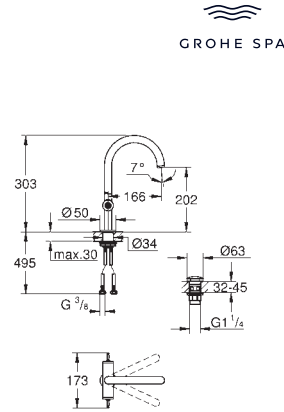

Ref. No.   Colour   EAN   Retail Guide Price (£)

21 134 000	Chrome	4005176499067	518.99
21 134 DC0	supersteel	4005176510915	726.58
21 134 MS0	satin steel	4005176946196	coming soon
21 134 GL0	cool sunrise	4005176510854	778.48
21 134 GN0	brushed cool sunrise	4005176510830	830.38
21 134 DA0	warm sunset	4005176510939	778.48
21 134 DL0	brushed warm sunset	4005176510892	830.38
21 134 AL0	brushed hard graphite	4005176510977	830.38
21 134 MG0	satin graphite	4005176944208	coming soon

Atrio Private Collection
Basin mixer, 1/2"
L-Size
ceramic headparts 1/2", 90°
GROHE LongLife finish
GROHE EcoJoy - Less water, perfect flow
maximum flow rate (at 3 bar): 5 l/min
rapid installation system
swivel tubular spout with mousseur and stop limiter
adjustable swivel area 0° / 150° / 360°
Push-open waste set 1 1/4"
flexible connection hoses
for stick handles
to be combined with stick sets 48 458, 48 459 or 48 646, please order separately