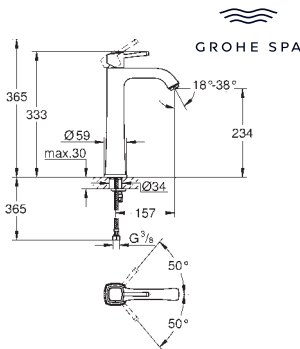

24 371 IG0	chrome/gold	4005176758171	740.10

Grandera
Basin mixer 1/2" XL-Size
for free-standing basins
28 mm ceramic cartridge
with **GROHE SilkMove**
temperature limiter
GROHE LongLife finish
GROHE EcoJoy - Less water, perfect flow
maximum flow rate (at 3 bar): 5 l/min
GROHE FastFixation installation system
GROHE AquaGuide adjustable mousseur
smooth body
flexible connection hoses