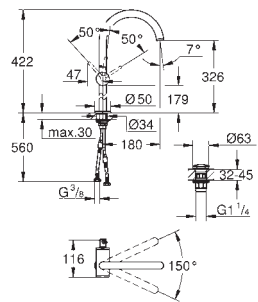

24 365 000	Chrome	4005176760976	681.17
24 365 DC0	supersteel	4005176761003	953.64
24 365 MS0	satin steel	4005176945779	coming soon
24 365 GL0	cool sunrise	4005176761010	1,021.76
24 365 GN0	brushed cool sunrise	4005176952326	1,089.87
24 365 DA0	warm sunset	4005176760990	1,021.76
24 365 DL0	brushed warm sunset	4005176952319	1,089.87
24 365 AL0	brushed hard graphite	4005176760983	1,089.87
24 365 MG0	satin graphite	4005176944994	coming soon

Atrio Basin mixer 1/2" XL-Size
monobloc installation
for free-standing basins
28 mm ceramic cartridge with GROHE SilkMove with temperature limiter
GROHE LongLife finish
GROHE EcoJoy - Less water, perfect flow
maximum flow rate (at 3 bar): 5 l/min
swivel tubular C-spout with mousseur stop limiter
adjustable swivel area 0° / 150° / 360°
Push-open waste set 1 1/4"
flexible connection hoses