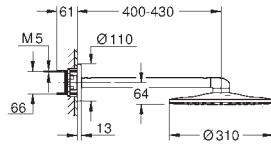

GROHE SPA

GROHE COMPLEMENTARY PRODUCTS

Ref. No.	Colour	EAN	Retail Guide Price (£)

26 475 000	Chrome	4005176423758	609.80
26 475 DC0	supersteel	4005176526237	853.74
26 475 MS0	satin steel	4005176946226	coming soon
26 475 DA0	warm sunset	4005176557125	975.69
26 475 DL0	brushed warm sunset	4005176557132	1,036.68
26 475 GL0	cool sunrise	4005176557156	975.69
26 475 GN0	brushed cool sunrise	4005176557163	1,036.68
26 475 AL0	brushed hard graphite	4005176557101	1,036.68
26 475 MG0	satin graphite	4005176943812	coming soon

Rainshower SmartActive 310

Head shower set 430 mm, 2 sprays

Consisting of:

head shower Rainshower SmartActive 310

spray patterns: GROHE PureRain, ActiveRain

horizontal 430 mm shower arm

GROHE DreamSpray perfect spray pattern

GROHE LongLife finish

GROHE SpeedClean effortless limescale removal

Inner WaterGuide for a longer life

requires rough-in set 26 483 or 26 484 - to be ordered separately