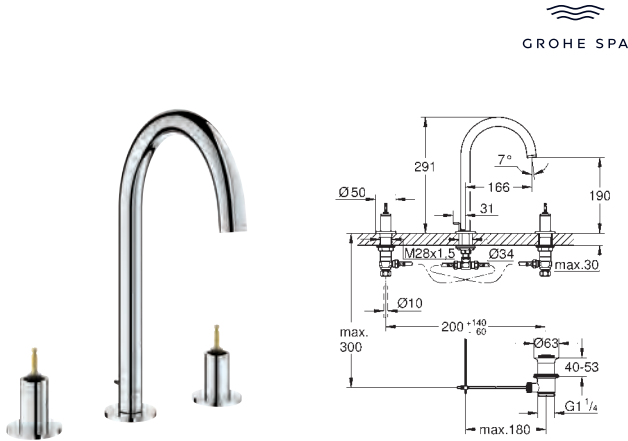

Ref. No.   Colour   EAN   Retail Guide Price (£)

20 593 000	Chrome	4005176511516	648.73
20 593 DC0	supersteel	4005176511455	908.23
20 593 MS0	satin steel	4005176946592	coming soon
20 593 GL0	cool sunrise	4005176511417	973.10
20 593 GN0	brushed cool sunrise	4005176511394	1,037.97
20 593 DA0	warm sunset	4005176511479	973.10
20 593 DL0	brushed warm sunset	4005176499210	1,037.97
20 593 AL0	brushed hard graphite	4005176499272	1,037.97
20 593 MG0	satin graphite	4005176944185	coming soon

Atrio Private Collection
Three-hole basin mixer 1/2"
L-Size
ceramic headparts 1/2", 90°
GROHE LongLife finish
GROHE EcoJoy - Less water, perfect flow
maximum flow rate (at 3 bar): 5 l/min
swivel tubular spout with mousseur and stop limiter
adjustable swivel area 0° / 150° / 360°
pop-up waste set 1 1/4"
pressure-proof, flexible connection hoses
between spout and side valves
for stick handles
to be combined with stick sets 48 458, 48 459 or 48 646, please order separately