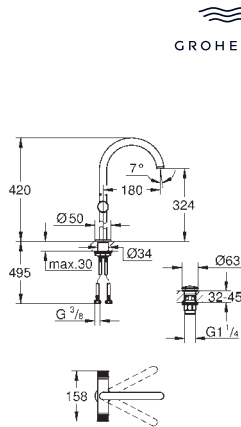

21 142 000	Chrome	4005176510052	1,046.75
21 142 DC0	supersteel	4005176509957	1,465.44
21 142 MS0	satin steel	4005176946653	coming soon
21 142 GL0	cool sunrise	4005176509896	1,570.12
21 142 GN0	brushed cool sunrise	4005176509872	1,674.80
21 142 DA0	warm sunset	4005176509971	1,570.12
21 142 DL0	brushed warm sunset	4005176509933	1,674.80
21 142 AL0	brushed hard graphite	4005176510014	1,674.77
21 142 MG0	satin graphite	4005176944253	coming soon

Atrio Private Collection
Basin mixer, 1/2"
XL-Size
for free-standing basins
ceramic headparts 1/2", 90°
GROHE LongLife finish
GROHE EcoJoy - Less water, perfect flow
maximum flow rate (at 3 bar): 5 l/min
rapid installation system
swivel tubular spout with mousseur and stop limiter
adjustable swivel area 0° / 150° / 360°
Push-open waste set 1 1/4"
flexible connection hoses
knobs with metal inlay
can be combined with 48 456 000 or 48 457 000

48 456 000		4005176520778	378.89

Atrio Private Collection
Inlays made from White Attica Caesarstone material
can be combined with Atrio Private Collection:
one-hole basin mixer L-Size 21 138
one-hole basin mixer XL-Size 21 142
Caesarstone is a quartz composite material. Structures and textures on the surface may vary and are unique.

48 457 000		4005176520785	378.89

Atrio Private Collection
Inlays made from Vanilla Noir Caesarstone material
can be combined with Atrio Private Collection:
one-hole basin mixer L-Size 21 138
one-hole basin mixer XL-Size 21 142
Caesarstone is a quartz composite material. Structures and textures on the surface may vary and are unique.