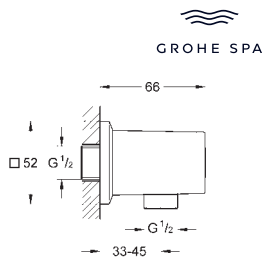

26 850 000	Chrome	4005176754456	61.00
26 850 DC0	supersteel	4005176754470	85.41
26 850 AL0	brushed hard graphite	4005176754463	103.71

Allure Brilliant
Shower outlet elbow, 1/2"
male connection thread 1/2"
protected against backflow
material: metal
GROHE LongLife finish