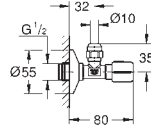

Ref. No.	Colour	EAN	Retail Guide Price (£)

22 039 MS0	satın steel	4005176945359	coming soon
22 039 MG0	satın graphite	4005176944369	coming soon

Angle valve 1/2"
self-sealing connection thread
wall connection 1/2"
outlet thread 3/8"
with length compensation
with compression nut Ø 10 mm
water protected spindle shutoff, brass,
with grease chamber and double o-ring sealing
long connecting shaft
ergonomic metal handle
marking: neutral
metal push-on escutcheon Ø 55 mm
GROHE LongLife finish

22 041 DC1	supersteel	4067393033332	59.96
22 041 MS1	satın steel	4067393030362	coming soon
22 041 DL1	brushed warm sunset	4067393033349	69.18
22 041 MG1	satın graphite	4067393030355	coming soon