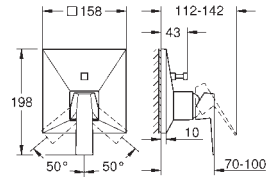

24 279 000	Chrome	4005176759949	472.01
24 279 DC0	supersteel	4005176759963	660.81
24 279 AL0	brushed hard graphite	4005176759956	755.20

Allure Brilliant
Single-lever mixer with 2-way diverter
trim set for GROHE Rapido SmartBox (35 600/35 604)
GROHE SilkMove 46 mm ceramic cartridge
GROHE LongLife finish
wall escutcheon with **GROHE FastFixation**
(covered escutcheon- and shaft sealing, covered fixing)
metal escutcheon, retroactively 6° adjustable
metal lever
automatic 2-way diverter
flow performance:
outlet B = 27 l/min, outlet C = 27 l/min
without roughing-in-set

35 604 000		4005176698774	82.66
GROHE Rapido SmartBox universal rough-in box for concealed installation