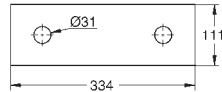

26 785 000	Chrome	4005176681608	coming soon
26 785 MS0	satIn steel	4005176946004	coming soon
26 785 MG0	satIn graphite	4005176944611	coming soon

Rainshower Aqua 2 holes Ceiling shower cover
for 1 - 2 sprays
334 x 111 mm
GROHE LongLife finish
spray plates 26 735 000 and/or 26 737 000 to be ordered separately as well as rough-in box 26 739 000

26 739 000		4005176644641	coming soon

Rainshower Aqua small rough-in for ceiling showers