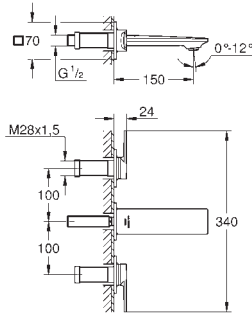

Allure
Three-hole basin mixer 1/2"
S-Size
wall mounted, with lever handles
to be used with rough-in set 29 025 002
valves hot/cold
with headparts 1/2" - 90°
GROHE LongLife finish
GROHE EcoJoy - Less water, perfect flow
maximum flow rate (at 3 bar): 5 l/min
Precision Control with haptic click feedback (optional)
GROHE AquaGuide adjustable slim air mousseur
projection 150 mm
without roughing-in set 29 025 002 (please order separately)

20 193 002	Chrome	4005176499883	1,004.13
20 193 DC2	supersteel	4005176954214	1,405.79
20 193 MS2	satin steel	4005176945212	coming soon
20 193 GL2	cool sunrise	4005176499913	1,506.20
20 193 GN2	brushed cool sunrise	4005176499920	1,606.63
20 193 DA2	warm sunset	4005176499937	1,506.20
20 193 DL2	brushed warm sunset	4005176499944	1,606.63
20 193 AL2	brushed hard graphite	4005176499968	1,606.63
20 193 MG2	satin graphite	4005176947087	coming soon

29 025 002
Rough-in set for 3-hole basin mixer
4005176519895
297.60