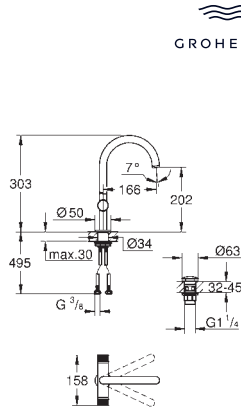

Ref. No.	Colour	EAN	Retail Guide Price (£)

21 138 000	Chrome	4005176499081	761.27
21 138 DC0	supersteel	4005176510557	1,065.77
21 138 MS0	satin steel	4005176946202	coming soon
21 138 GL0	cool sunrise	4005176510496	1,141.91
21 138 GN0	brushed cool sunrise	4005176510472	1,218.03
21 138 DA0	warm sunset	4005176510571	1,141.91
21 138 DL0	brushed warm sunset	4005176510533	1,218.03
21 138 AL0	brushed hard graphite	4005176510618	1,218.05
21 138 MG0	satin graphite	4005176944222	coming soon

Atrio Private Collection
Basin mixer, 1/2"
L-Size
ceramic headparts 1/2", 90°
GROHE LongLife finish
GROHE EcoJoy - Less water, perfect flow
maximum flow rate (at 3 bar): 5 l/min
rapid installation system
swivel tubular spout with mousseur and stop limiter
adjustable swivel area 0° / 150° / 360°
Push-open waste set 1 1/4"
flexible connection hoses
knobs with metal inlay
can be combined with 48 456 000 or 48 457 000