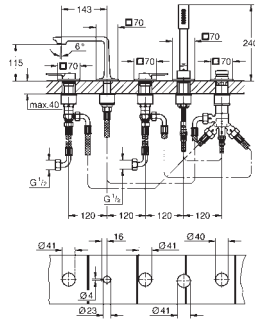

Ref. No.	Colour	EAN	Retail Guide Price (£)

25 221 001	Chrome	4005176509438	1,633.09
25 221 DC1	supersteel	4005176954252	2,286.32
25 221 MS1	satin steel	4005176945250	coming soon
25 221 GL1	cool sunrise	4005176509278	2,449.63
25 221 GN1	brushed cool sunrise	4005176509254	2,612.94
25 221 DA1	warm sunset	4005176509339	2,449.63
25 221 DL1	brushed warm sunset	4005176509315	2,612.94
25 221 AL1	brushed hard graphite	4005176509391	2,612.94
25 221 MG1	satin graphite	4005176947223	coming soon

Allure
5-hole bath/shower combination
for installation under tiled surround
ceramic headparts 1/2", 90°
GROHE LongLife finish
Consisting of:
pre-assembled spout fixing
with lever handles
bath spout with mousseur and diverter bath/shower
hand shower Rainshower Aqua Stick 6.5 l/min
shower hose 2000 mm
flexible connection hoses
connection for shower hose
protected against backflow
optional baseframes for installation: 29 037 001/29 037 002

29 037 001	4005176455490	940.66
Baseframe for installation under tiled surround		
29 037 002	4005176519918	940.66
Baseframe for installation under tiled surround		

19 316 001	Chrome	4005176513954	1,633.09
19 316 DC1	supersteel	4005176954122	2,286.32
19 316 MS1	satin steel	4005176945120	coming soon
19 316 GL1	cool sunrise	4005176513794	2,449.63
19 316 GN1	brushed cool sunrise	4005176513770	2,612.94
19 316 DA1	warm sunset	4005176513855	2,449.63
19 316 DL1	brushed warm sunset	4005176513831	2,612.94
19 316 AL1	brushed hard graphite	4005176513916	2,612.94
19 316 MG1	satin graphite	4005176947186	coming soon