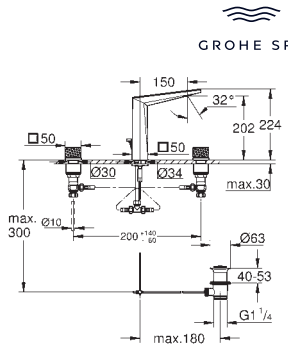

20 671 000	Chrome	4005176791710	2,989.78
20 671 DC0	supersteel	4005176791727	4,484.68
20 671 AL0	brushed hard graphite	4005176791734	4,783.65

Allure Brilliant Private Collection
Three-hole basin mixer 1/2"
L-Size
white Caesarstone knob handles
spout with White Attica Caesarstone inlay
ceramic headparts 1/2", 90°
GROHE LongLife finish
GROHE EcoJoy - Less water, perfect flow
maximum flow rate (at 3 bar): 5 l/min
spout with integrated mousseur
pop-up waste set 1 1/4"
pressure-proof, flexible connection hoses
between spout and side valves