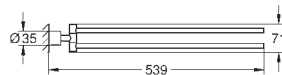

40 888 000	Chrome	4005176754623	210.83
40 888 DC0	supersteel	4005176754654	295.18
40 888 EN0	brushed nickel	4005176754661	337.34
40 888 MS0	satin steel	4005176946134	coming soon
40 888 GL0	cool sunrise	4005176754678	316.26
40 888 GN0	brushed cool sunrise	4005176952746	337.34
40 888 DA0	warm sunset	4005176754647	316.26
40 888 DL0	brushed warm sunset	4005176952739	337.34
40 888 AL0	brushed hard graphite	4005176754630	337.34
40 888 MG0	satin graphite	4005176944741	coming soon

Atrio
Towel bar
material: metal
2 arms, pivotable
length 489 mm
concealed fastening
GROHE LongLife finish