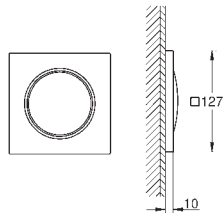

36 472 MS0   **sat in steel**   **4005176946486**   **coming soon**
36 472 MG0   **sat in graphite**   **4005176944499**   **coming soon**

F-digital Deluxe
Light set
127 x 127 mm per module
full spectrum LED: soft light with changing rainbow colours
individually adjustable: permanent lighting with colour selection
Consisting of:
- 1 light module with two plug connections
- 1 light module with one plug connection
waterproof & corrosion protected
supply voltage: 12 V DC
CE approved
GROHE LongLife finish
requires rough-in set (29 412 000), F-digital Deluxe base unit box (26 864 000 or 36 476 000), Bluetooth unit (36 475 000) and various cable connections – all to be ordered separately due to installation situation
this product contains built-in LED lamps, which cannot be changed: energy efficiency class: A+
For detailed planning and product information please contact your local GROHE Customer Service.