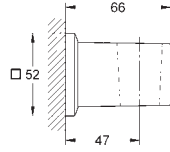

GROHE SPA

GROHE ALLURE BRILLIANT

Ref. No.	Colour	EAN	Retail Guide Price (£)

26 847 000	Chrome	4005176755057	38.12
26 847 DC0	supersteel	4005176755071	53.36
26 847 AL0	brushed hard graphite	4005176755064	64.80

Allure Brilliant
Wall hand Shower holder
non-adjustable
material: metal
GROHE LongLife finish