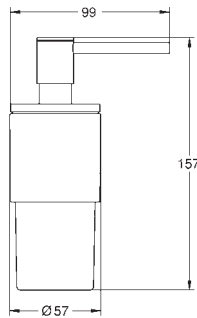

#### Glass/soap dish holder

fits glass 40 882 000 or soap dispenser 40 886 xx0 (please order separately)

material: metal

concealed fastening

GROHE LongLife finish

40 886 000	Chrome	4005176754012	94.06
40 886 DC0	supersteel	4005176754531	131.70
40 886 EN0	brushed nickel	4005176754548	150.50
40 886 MS0	satin steel	4005176946110	coming soon
40 886 GL0	cool sunrise	4005176754555	141.10
40 886 GN0	brushed cool sunrise	4005176952708	150.50
40 886 DA0	warm sunset	4005176754524	141.10
40 886 DL0	brushed warm sunset	4005176952692	150.50
40 886 AL0	brushed hard graphite	4005176754517	150.50
40 886 MG0	satin graphite	4005176944727	coming soon