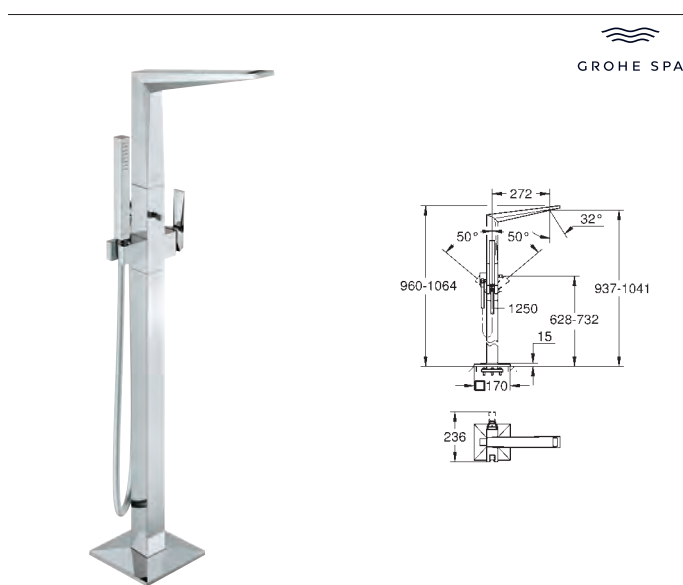

24 422 000	Chrome	4005176795169	4,595.45
	24 422 DC0	supersteel	4005176795176	6,893.18
	24 422 AL0	brushed hard graphite	4005176795183	7,352.72
Allure Brilliant Private Collection				
Single-lever bath mixer 1/2" floor mounted				
knurled handle				
for use with rough-in set 45 984 001				
without roughing-in-set				
GROHE SilkMove 46 mm ceramic cartridge				
GROHE LongLife finish				
automatic diverter: bath/shower				
spout with integrated mousseur				
projection 270 mm				
integrated non-return valve				
in the shower outlet 1/2"				
with shower holder				
hand shower Rainshower Aqua Cube Stick				
metal shower hose 1250 mm				
protected against backflow				
	45 984 001		4005176992056	563.83
Rough-in set 1/2" for floor-mounted mixers/spouts				
	29 086 000		4005176935497	414.82
Rough-in set 1/2" for floor-mounted mixers/spouts