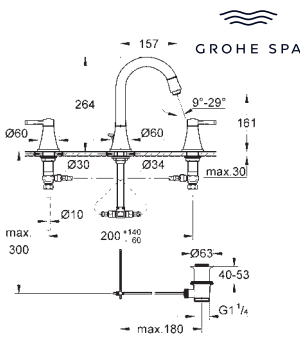

20 619 IG0	chrome/gold	4005176757952	870.44
20 619 DA0	warm sunset	4005176757945	1,004.34

Grandera
Three-hole basin mixer 1/2" L-Size
valves hot/cold
with headparts 1/2" - 90°
GROHE LongLife finish
GROHE EcoJoy - Less water, perfect flow
maximum flow rate (at 3 bar): 5 l/min
GROHE AquaGuide adjustable mousseur
pop-up waste set 1 1/4"
pressure-proof, flexible connection hoses
between spout and side valves