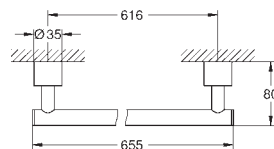

**Atrio**  
Towel bar  
material: metal  
2 arms, pivotable  
length 489 mm  
concealed fastening  
GROHE LongLife finish

40 889 000	Chrome	4005176754685	201.10
40 889 DC0	supersteel	4005176754715	281.55
40 889 EN0	brushed nickel	4005176754722	321.77
40 889 MS0	satin steel	4005176946141	coming soon
40 889 GL0	cool sunrise	4005176754739	301.66
40 889 DA0	warm sunset	4005176754708	301.66
40 889 DL0	brushed warm sunset	4005176952753	321.77
40 889 AL0	brushed hard graphite	4005176754692	321.77
40 889 MG0	satin graphite	4005176944758	coming soon