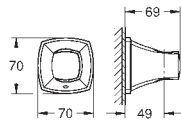

26 896 IG0	chrome/gold	4005176758430	133.96
26 896 DA0	warm sunset	4005176758423	164.40

Grandera
Wall hand Shower holder
material: metal
GROHE LongLife finish