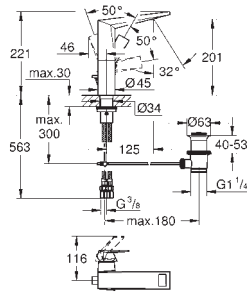

24 344 000	Chrome	4005176759734	855.63
24 344 DC0	supersteel	4005176759758	1,197.87
24 344 AL0	brushed hard graphite	4005176759741	1,369.01

Allure Brilliant Single-lever basin mixer 1/2" L-Size
monobloc installation
28 mm ceramic cartridge
with **GROHE SilkMove** temperature limiter
GROHE LongLife finish
GROHE EcoJoy - Less water, perfect flow
maximum flow rate (at 3 bar): 5 l/min
GROHE FastFixation installation system
spout with integrated mousseur
pop-up waste set 1 1/4"
flexible connection hoses

24 345 000	Chrome	4005176759765	855.63
24 345 DC0	supersteel	4005176759789	1,197.87
24 345 AL0	brushed hard graphite	4005176759772	1,369.01