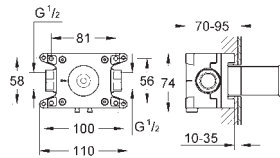

35 028 000		4005176908316	163.56

GROHE Rapido C Rough-in for single volume control
for grid installation of Grohtherm Custom Shower system
built-in box with removable protection cover
waterproof membrane base for wall sealing
for masonry and drywall installation
fixing points for front and back wall
body of DR brass
pre-assembled ceramic headpart 3/4"
connection threads 1/2"
installation depth 70 - 95 mm