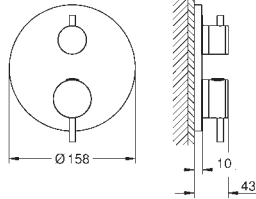

24 357 000	Chrome	4005176762093	718.96
24 357 DC0	supersteel	4005176761201	1,006.54
24 357 MS0	satin steel	4005176945717	coming soon
24 357 GL0	cool sunrise	4005176761218	1,078.44
24 357 GN0	brushed cool sunrise	4005176952203	1,150.34
24 357 DA0	warm sunset	4005176761195	1,078.44
24 357 DL0	brushed warm sunset	4005176952197	1,150.34
24 357 AL0	brushed hard graphite	4005176761188	1,150.34
24 357 MG0	satin graphite	4005176944932	coming soon

Atrio

Thermostatic mixer for 1 outlet with shut off valve

trim set for GROHE Rapido SmartBox (35 600/35 604)

GROHE TurboStat compact cartridge with wax thermelement

GROHE LongLife finish

wall escutcheon with GROHE FastFixation

(covered escutcheon- and shaft sealing, covered fixing)

metal escutcheon, retroactively 6° adjustable

GROHE SafeStop safety button at 38°C

(calibration required)

GROHE SafeStop Plus optional temperature limiter at 43°C or 46°C included

built-in non return valve

and dirt strainers

ceramic stop valve, 120°

metal handles

without roughing-in-set

flow performance:

outlet B = 27 l/min

outlet C = 30 l/min

35 604 000		4005176698774	82.66
GROHE Rapido SmartBox universal rough-in box for concealed installation