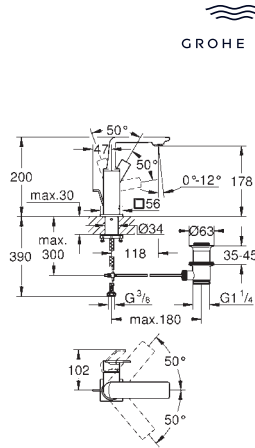

Ref. No. Colour EAN Retail Guide Price (£)

32 757 001	Chrome	4005176498589	531.60
32 757 DC1	supersteel	4005176954306	744.24
32 757 MS1	satin steel	4005176945304	coming soon
32 757 GL1	cool sunrise	4005176499319	797.40
32 757 GN1	brushed cool sunrise	4005176499326	850.57
32 757 DA1	warm sunset	4005176499333	797.40
32 757 DL1	brushed warm sunset	4005176499340	850.57
32 757 AL1	brushed hard graphite	4005176499364	850.57
32 757 MG1	satin graphite	4005176947148	coming soon

Allure Basin mixer 1/2" M-Size
monobloc installation
swivelling spout
28 mm ceramic cartridge
with **GROHE SilkMove**
GROHE LongLife finish
GROHE EcoJoy - Less water, perfect flow
maximum flow rate (at 3 bar): 5 l/min
GROHE FastFixation Plus installation system
GROHE AquaGuide adjustable slim air mousseur
pop-up waste set 1 1/4"
flexible connection hoses
temperature limiter