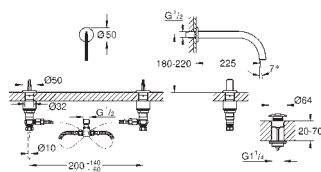

Atrio Icon 3D
3-hole wall-mount basin mixer
GROHE EcoJoy - Less water, perfect flow
maximum flow rate (at 3 bar): 5 l/min
open spout for pure laminar water flow
red and blue markings on handles for hot and cold water
valves hot/cold with ceramic headparts
pressure-proof, flexible connection hoses
between spout and side valves
projection 235 mm
technical data
flow pressure min 0.5 bar
recommended pressure 1.0 - 5.0 bar
if static pressure is more than 5 bar fit pressure reducer
avoid major pressure differences between cold and hot water supply
max. temperature hot water inlet: 80°C
recommended temperature hot water inlet (energy saving): 60°C