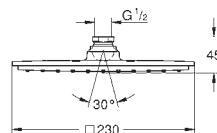

GROHE SPA	26 868 000	Chrome	4005176759116	587.19

Rainshower Aqua 230
Head shower 1 spray
Rain spray pattern
230 x 230 mm
material: metal
ball joint with turning angle ± 15°
connection thread 1/2"
GROHE EcoJoy 6.6 l/min flow limiter
GROHE DreamSpray perfect spray pattern
GROHE LongLife finish
GROHE SpeedClean effortless limescale removal
suitable for instantaneous heater

GROHE SPA	26 877 000	Chrome	4005176759222	587.20

ditto, maximum flow rate (at 3 bar): 9.5 l/min

GROHE SPA	26 876 000	Chrome	4005176759215	587.20

ditto, with non-restricted flow