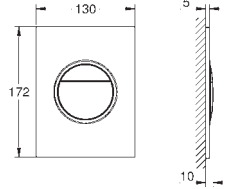

Ref. No.	Colour	EAN	Retail Guide Price (£)

37 601 000	Chrome	4005176416057	106.42
37 601 DC0	supersteel	4005176416088	191.56
37 601 MS0	satin steel	4005176946073	159.63
37 601 GL0	cool sunrise	4005176524271	191.56
37 601 GN0	brushed cool sunrise	4005176529016	191.56
37 601 DA0	warm sunset	4005176524288	191.56
37 601 DL0	brushed warm sunset	4005176529023	191.56
37 601 A00	hard graphite	4005176528996	191.56
37 601 AL0	brushed hard graphite	4005176529030	191.56
37 601 MG0	satin graphite	4005176944680	159.63
37 601 KF0	phantom black	4005176677670	218.16

Nova Cosmopolitan S

Flush plate

for dual flush or start & stop actuation
for pneumatic drop valve AV1
compatible with Rapid SL/GD2 1.13 m

for vertical installation

130 x 172 mm
material: ABS

GROHE LongLife finish

GROHE EcoJoy - Less water, perfect flow

flush plate with magnetic holder and fixing brackets included

compatible with Rapid SLX

for use with Rapid SL and Uniset with GD 2 cistern please order shaft 40 911 000 (sold separately)

for use with Rapid SL and Uniset 0.82 m installation height please order shaft 40 950 000 (sold separately)