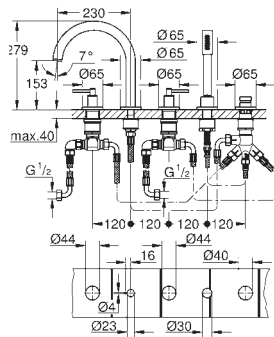

29 408 000	Chrome	4005176762826	1,459.65
29 408 DC0	supersteel	4005176762857	2,043.51
29 408 MS0	satin steel	4005176945885	coming soon
29 408 GL0	cool sunrise	4005176762864	2,189.48
29 408 GN0	brushed cool sunrise	4005176952548	2,335.44
29 408 DA0	warm sunset	4005176762840	2,189.48
29 408 DL0	brushed warm sunset	4005176952531	2,335.44
29 408 AL0	brushed hard graphite	4005176762833	2,335.44
29 408 MG0	satin graphite	4005176945069	coming soon

Aerio
5-hole bath/shower combination
ceramic headparts 1/2", 90°
GROHE LongLife finish
Consisting of:
pre-assembled spout fixing
with cross handles
bath spout with mousseur and diverter bath/shower
hand shower Rainshower Aqua Stick 6.5 l/min
shower hose 2000 mm
flexible connection hoses
connection for shower hose
protected against backflow
can be used with 29 037 002
Two different sets of caps included. One set with
„H“ and „C“ marking, one set without marking.

29 037 002		4005176519918	940.66

Baseframe for installation under tiled surround