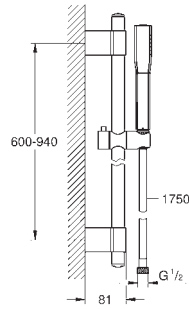

GROHE SPA

GROHE GRANDERA

Ref. No.	Colour	EAN	Retail Guide Price (£)

26 853 IG0	chrome/gold	4005176758539	367.67

Grandera Stick
Shower rail set 1 spray
Consisting of:
Stick hand shower (26 852 xx0)
shower rail 900 mm (27 785)
Rotaflex Metal Long-Life TwistStop shower hose 1750 mm (28 025)
GROHE EcoJoy 7.6 l/min flow limiter
GROHE DreamSpray perfect spray pattern
Inner WaterGuide for a longer life
GROHE CoolTouch prevents scalding on hot surfaces
GROHE FastFixation Plus adjustable distance between brackets, to adapt to existing holes
GROHE LongLife finish
GROHE SpeedClean effortless limescale removal
suitable for instantaneous heater