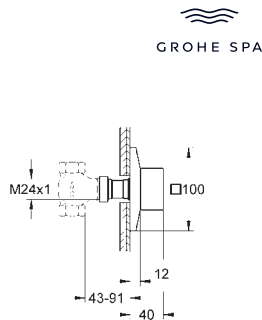

29 398 000	Chrome	4005176754166	226.93
29 398 DC0	supersteel	4005176754180	317.70
29 398 AL0	brushed hard graphite	4005176754173	363.08

Allure Brilliant
Concealed stop-valve trim
set for final installation for
29 032 000 (preassembled headpart 1/2")
29 068 000 (preassembled ceramic headpart 1/2" -
not to be used as shut-off)
35 028 000

GROHE LongLife finish
installation depth infinitely adjustable 43 - 91 mm

29 032 000		4005176845277	38.73

Concealed valve, pre-assembled head part 1/2"

35 028 000		4005176908316	163.56

GROHE Rapido C rough-in box for single volume control