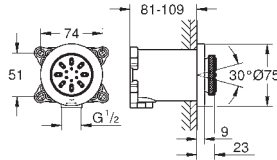

26 801 000	Chrome	4005176722769	150.24
26 801 DC0	supersteel	4005176722837	210.33
26 801 BE0	polished nickel	4005176722813	240.38
26 801 EN0	brushed nickel	4005176722783	255.41
26 801 MS0	satin steel	4005176946325	coming soon
26 801 GL0	cool sunrise	4005176722790	240.38
26 801 GN0	brushed cool sunrise	4005176722820	255.41
26 801 DA0	warm sunset	4005176722851	240.38
26 801 DL0	brushed warm sunset	4005176722868	255.41
26 801 A00	hard graphite	4005176722806	240.38
26 801 AL0	brushed hard graphite	4005176722844	255.41
26 801 MG0	satin graphite	4005176944413	coming soon

Rainshower Aqua
Body spray round 2 spray
spray patterns: PureRain, ActiveJet
including concealed body and compound seal
Ø 75 mm
pivoting range ± 15° rotatable
connection thread 1/2"
throw distance 600 mm
GROHE EcoJoy - extra efficient water usage, perfect flow
maximum flow rate (at 3 bar): 3.3 l/min
GROHE DreamSpray perfect spray pattern
GROHE LongLife finish
GROHE SpeedClean effortless limescale removal
min. recommended pressure 1.0 bar
not suitable for instantaneous heater