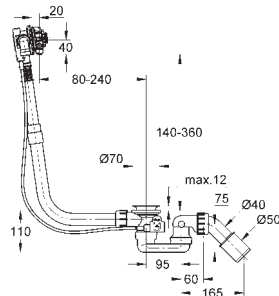

Talentofill
Inlet-, pop-up and waste-system
for normal baths
without finishing trim set
with bottle trap and 45°-outlet-bend