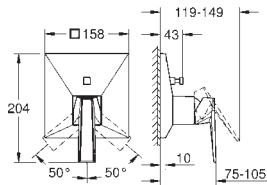

24 427 000	Chrome	4005176795282	655.62
	24 427 DC0	supersteel	4005176795299	983.44
	24 427 AL0	brushed hard graphite	4005176795305	1,048.99

Allure Brilliant Private Collection
Single-lever mixer with 2-way diverter
black Caesarstone handle
trim set for GROHE Rapido SmartBox (35 600/35 604)
GROHE SilkMove 46 mm ceramic cartridge
GROHE LongLife finish
wall escutcheon with **GROHE FastFixation**
(covered escutcheon- and shaft sealing, covered fixing)
metal escutcheon, retroactively 6° adjustable
metal lever
automatic 2-way diverter
flow performance:
outlet B = 27 l/min, outlet C = 27 l/min
without roughing-in-set

	35 604 000		4005176698774	82.66
	GROHE Rapido SmartBox universal rough-in box for concealed installation