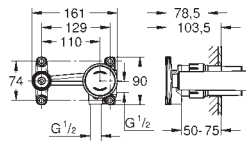

Ref. No.   Colour   EAN   Retail Guide Price (£)

23 429 000   4005176993695   295.01

Single-lever mixer 1/2", concealed body
for 2 hole basin mixer
without finishing trim set
GROHE FeatherControl Joystick cartridge
wall installation
includes mounting template
DR-brass
allows for waterproofing of wall construction surrounding the concealed body with sealing sleeve

23 200 000   4005176908354   285.11