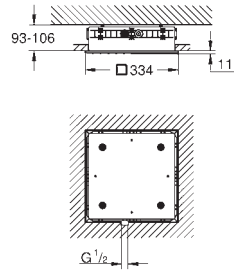

Ref. No.	Colour	EAN	Retail Guide Price (£)

26 731 000	Chrome	4005176642975	919.76
26 731 MS0	satin steel	4005176945366	coming soon
26 731 MG0	satin graphite	4005176944376	coming soon

Rainshower Aqua Mono
Ceiling shower 1 spray including rough-in
spray pattern: GROHE PureRain including concealed body, mounting material and sealing material for further combinations
334 x 334 mm
spray plate in corresponding colour
connection thread 1/2"
GROHE DreamSpray perfect spray pattern
GROHE LongLife finish
GROHE SpeedClean effortless limescale removal
min. recommended pressure 1.0 bar
maximum flow rate (at 3 bar): 21 l/min (with non-restricted flow)

26 733 000	Chrome	4005176644597	919.76
26 733 MS0	satin steel	4005176945373	coming soon
26 733 MG0	satin graphite	4005176944581	1,379.62