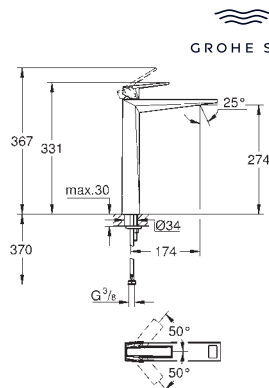

24 418 000	Chrome	4005176794919	1,577.95
24 418 DC0	supersteel	4005176794926	2,366.92
24 418 AL0	brushed hard graphite	4005176795473	2,524.71

Allure Brilliant Private Collection
Basin mixer 1/2"
XL-Size
lever with white Caesarstone inlay
monobloc installation
for free-standing basins
28 mm ceramic cartridge
with **GROHE SilkMove**
temperature limiter
GROHE LongLife finish
GROHE EcoJoy - Less water, perfect flow
maximum flow rate (at 3 bar): 5 l/min
GROHE FastFixation installation system
spout with integrated mousseur
smooth body
flexible connection hoses