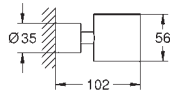

GROHE SPA

GROHE ATRIO

Ref. No.	Colour	EAN	Retail Guide Price (£)

40 884 000	Chrome	4005176754326	94.06
40 884 DC0	supersteel	4005176752926	131.70
40 884 EN0	brushed nickel	4005176752933	150.50
40 884 MS0	satin steel	4005176946097	coming soon
40 884 GL0	cool sunrise	4005176752940	141.10
40 884 GN0	brushed cool sunrise	4005176950261	150.50
40 884 DA0	warm sunset	4005176752919	141.10
40 884 DL0	brushed warm sunset	4005176950254	150.50
40 884 AL0	brushed hard graphite	4005176752902	150.50
40 884 MG0	satin graphite	4005176944703	coming soon

Atrio

Glass/soap dish holder

fits glass 40 882 000 or soap dispenser 40 886 xx0 (please order separately)

material: metal

concealed fastening

GROHE LongLife finish