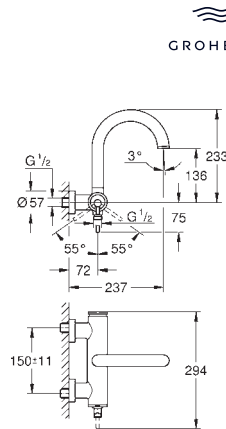

GROHE SPA

GROHE ATRIO

Ref. No.	Colour	EAN	Retail Guide Price (£)

24 367 000	Chrome	4005176762246	681.17
24 367 DC0	supersteel	4005176761089	953.64
24 367 MS0	satin steel	4005176945793	coming soon
24 367 GL0	cool sunrise	4005176761096	1,021.76
24 367 GN0	brushed cool sunrise	4005176952364	1,089.87
24 367 DA0	warm sunset	4005176761072	1,021.76
24 367 DL0	brushed warm sunset	4005176952357	1,089.87
24 367 AL0	brushed hard graphite	4005176761065	1,089.87
24 367 MG0	satin graphite	4005176945014	coming soon

Atrio
Single-lever bath/shower mixer 1/2"
wall mounted
GROHE SilkMove 35 mm ceramic cartridge
GROHE LongLife finish
adjustable flow rate limiter
automatic diverter: bath/shower
cast spout
mousseur
shower bottom outlet 1/2" with
integrated non return-valve
covered S-unions
protected against backflow