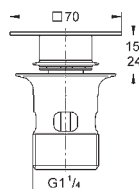

40 565 000	Chrome	4005176912757	94.48
40 565 DC0	supersteel	4005176491702	132.29
40 565 A00	hard graphite	4005176491757	141.73
40 565 AL0	brushed hard graphite	4005176491696	151.19

Waste set with push-open plug

with push-open cover
for wash basins with overflow
removable cover
closable
GROHE LongLife finish