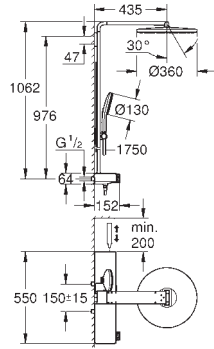

GROHE Rainshower Aqua Pure removes chlorine and odor (hand shower)

GROHE SmartTip showering spray selection via push of a ring

GROHE EcoJoy - Less water, perfect flow

maximum flow rate (at 3 bar): 8.7 l/min

GROHE SmartControl with recessed metal buttons, push for ON-OFF, turn for volume adjustment from GROHE EcoJoy to full flow

GROHE ProGrip Metal with knurl structure

GROHE TurboStat compact cartridge with wax thermoelement

GROHE SafeStop safety button at 38°C

(calibration required)

GROHE SafeStop Plus optional temperature limiter at 43°C included

integrated **GROHE EasyReach** shower tray (white glass)

GROHE DreamSpray perfect spray pattern

GROHE LongLife finish

GROHE SpeedClean effortless limescale removal

Inner WaterGuide for a longer life

TwistStop preventing the hose from twisting

GROHE CoolTouch prevents scalding on hot surfaces

suitable for instantaneous heaters from 18 kW/h

minimum flow rate 5 l/min.

min. recommended pressure 1.0 bar

internal 6 V lithium battery (42 886 000) type CR-P2

battery lifetime approx. 10 years

replacement filter: Rainshower Aqua Pure unit (101 672 9990)

optional: Rainshower Aqua glass shelf (101 677)

to change the filter, a minimum distance of 20 cm from the right-hand side wall must be maintained

GROHE SPA

101680 000 0	Chrome	4067393005452	2,039.84

ditto, maximum flow rate (at 3 bar): 15.0 l/min