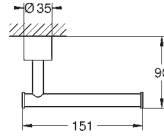

GROHE SPA

GROHE ATRIO

Ref. No.	Colour	EAN	Retail Guide Price (£)

40 891 000	Chrome	4005176754807	142.72
40 891 DC0	supersteel	4005176754838	199.81
40 891 EN0	brushed nickel	4005176755088	228.35
40 891 MS0	satin steel	4005176946165	coming soon
40 891 GL0	cool sunrise	4005176755095	214.08
40 891 DA0	warm sunset	4005176754821	214.08
40 891 DL0	brushed warm sunset	4005176952791	228.35
40 891 AL0	brushed hard graphite	4005176754814	228.35
40 891 MG0	satin graphite	4005176944772	214.08

Atrio
Toilet roll holder
material: metal
concealed fastening
without cover
GROHE LongLife finish