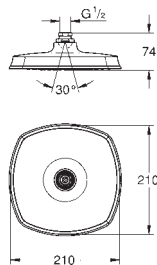

26 898 IG0	chrome/gold	4005176758584	698.12
26 898 DA0	warm sunset	4005176758577	859.26

Grandera 210
Head shower 1 spray
Rain spray pattern
221 x 221 mm
metal
with ball joint
rotation angle ± 15°
connection thread 1/2"
GROHE DreamSpray perfect spray pattern
GROHE LongLife finish
GROHE SpeedClean effortless limescale removal
suitable for instantaneous heater
min. recommended pressure 1.0 bar