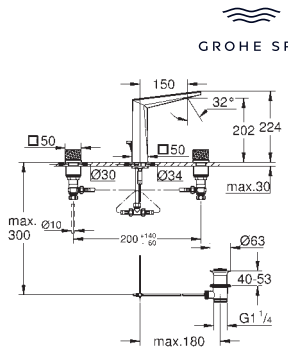

20 672 000	Chrome	4005176791741	2,989.78
20 672 DC0	supersteel	4005176791758	4,484.68
20 672 AL0	brushed hard graphite	4005176791963	4,783.65

Allure Brilliant Private Collection
Three-hole basin mixer 1/2"
L-Size
black Caesarstone knob handles
spout with Vanilla Noir Caesarstone inlay
ceramic headparts 1/2", 90°
GROHE LongLife finish
GROHE EcoJoy - Less water, perfect flow
maximum flow rate (at 3 bar): 5 l/min
spout with integrated mousseur
pop-up waste set 1 1/4"
pressure-proof, flexible connection hoses
between spout and side valves