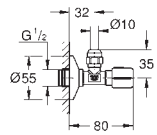

Angle valve 1/2"
self-sealing connection thread
wall connection 1/2"
outlet thread 3/8"
with length compensation
with compression nut Ø 10 mm
water protected spindle shutoff, brass,
with grease chamber and double o-ring sealing
long connecting shaft
ergonomic metal handle
marking: neutral
metal push-on escutcheon Ø 55 mm
GROHE LongLife finish

22 041 DC1	supersteel	4067393033332	59.96
22 041 MS1	satin steel	4067393030362	coming soon
22 041 DL1	brushed warm sunset	4067393033349	69.18
22 041 MG1	satin graphite	4067393030355	coming soon