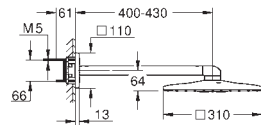

26 479 000	Chrome	4005176425196	642.25
26 479 DC0	supersteel	4005176526251	899.14
26 479 MS0	satin steel	4005176946240	coming soon
26 479 DA0	warm sunset	4005176557286	1,027.59
26 479 DL0	brushed warm sunset	4005176557293	1,091.82
26 479 GL0	cool sunrise	4005176557316	1,027.59
26 479 GN0	brushed cool sunrise	4005176557323	1,091.82
26 479 AL0	brushed hard graphite	4005176557262	1,091.82
26 479 MG0	satin graphite	4005176943836	coming soon

Rainshower SmartActive 310 Cube

Head shower set 430 mm, 2 sprays

Consisting of:

head shower Rainshower SmartActive 310 Cube, spray plate moon white

spray patterns: GROHE PureRain, ActiveRain

horizontal 430 mm shower arm

GROHE DreamSpray perfect spray pattern

GROHE LongLife finish

GROHE SpeedClean effortless limescale removal

Inner WaterGuide for a longer life

requires rough-in set 26 483 or 26 484 - to be ordered separately