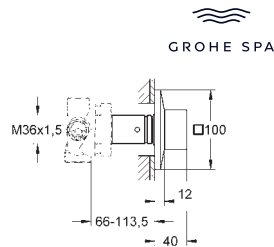

29 399 000	Chrome	4005176754197	316.20
29 399 DC0	supersteel	4005176754210	442.69
29 399 AL0	brushed hard graphite	4005176754203	505.93

Allure Brilliant
5-way diverter
set for final installation for
29 033 000
without concealed body
GROHE LongLife finish
installation depth infinitely adjustable 66 - 113 mm

29 033 000		4005176845338	317.69

Concealed body for 5-way diverter