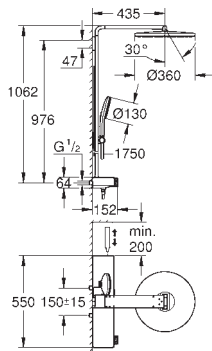

adjustable height via gliding element

initial Rainshower Aqua Pure unit (101 672 9990) enclosed

shower hose 1750 mm

GROHE Rainshower Aqua Pure removes chlorine and odor (hand shower)

GROHE SmartTip showering spray selection via push of a ring

GROHE EcoJoy - Less water, perfect flow

maximum flow rate (at 3 bar): 8.7 l/min

GROHE SmartControl with recessed metal buttons, push for ON-OFF, turn for

volume adjustment from GROHE EcoJoy to full flow

GROHE ProGrip Metal with knurl structure

GROHE TurboStat compact cartridge with wax thermoelement

GROHE SafeStop safety button at 38°C

(calibration required)

GROHE SafeStop Plus optional temperature limiter at 43°C included

integrated **GROHE EasyReach** shower tray (black glass)

GROHE DreamSpray perfect spray pattern

GROHE LongLife finish

GROHE SpeedClean effortless limescale removal

Inner WaterGuide for a longer life

TwistStop preventing the hose from twisting

GROHE CoolTouch prevents scalding on hot surfaces

suitable for instantaneous heaters from 18 kW/h

minimum flow rate 5 l/min.

min. recommended pressure 1.0 bar

internal 6 V lithium battery (42 886 000) type CR-P2

battery lifetime approx. 10 years

replacement filter: Rainshower Aqua Pure unit (101 672 9990)

optional: Rainshower Aqua glass shelf (101 677)

to change the filter, a minimum distance of 20 cm from the right-hand side wall must be maintained

101680 K10 0	black/chrome	4067393032427	2,039.84
101680 KF0 0	phantom black	4067393005735	2,855.76
101680 AL0 0	brushed hard graphite	4067393005476	3,467.73
101680 GL0 0	cool sunrise	4067393005711	3,263.72
101680 GN0 0	brushed cool sunrise	4067393005728	3,467.73
101680 DL0 0	brushed warm sunset	4067393005704	3,467.71
101680 DA0 0	warm sunset	4067393005483	3,263.72
101680 DC0 0	supersteel	4067393005490	2,855.76

ditto, maximum flow rate (at 3 bar): 15 l/min