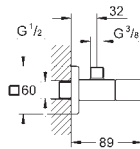

Eurocube
Angle valve 1/2"
wall connection 1/2"
outlet thread 3/8"
cartridge headpart
metal handle
marking: neutral
metal push-on escutcheon

28 990 000	Chrome	4005176174025	224.84
28 990 MS0	satın steel	4005176946066	coming soon
28 990 MG0	satın graphite	4005176944673	337.27