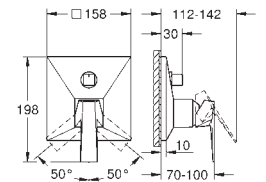

24 340 000	Chrome	4005176759970	499.92
24 340 DC0	supersteel	4005176759994	699.90
24 340 AL0	brushed hard graphite	4005176759987	799.89

Allure Brilliant
Single-lever mixer with 3-way diverter
trim set for GROHE Rapido SmartBox (35 600/35 604)
GROHE SilkMove 46 mm ceramic cartridge
GROHE LongLife finish
wall escutcheon with **GROHE FastFixation**
(covered escutcheon- and shaft sealing, covered fixing)
metal escutcheon, retroactively 6° adjustable
metal lever
3-way diverter
flow performance:
outlet A = 27 l/min,
outlet B = 27 l/min,
outlet C = 27 l/min
without roughing-in-set

35 604 000		4005176698774	82.66
GROHE Rapido SmartBox universal rough-in box for concealed installation