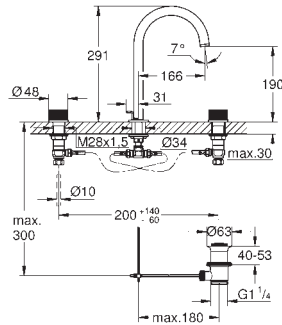

20 595 000	Chrome	4005176511233	865.09
20 595 DC0	supersteel	4005176511158	1,211.12
20 595 MS0	satin steel	4005176946615	coming soon
20 595 GL0	cool sunrise	4005176511110	1,297.62
20 595 GN0	brushed cool sunrise	4005176511097	1,384.13
20 595 DA0	warm sunset	4005176511172	1,297.62
20 595 DL0	brushed warm sunset	4005176499234	1,384.13
20 595 AL0	brushed hard graphite	4005176511219	1,384.13
20 595 MG0	satin graphite	4005176944192	coming soon

Aerio Private Collection
Three-hole basin mixer 1/2"
L-Size
ceramic headparts 1/2", 90°
GROHE LongLife finish
GROHE EcoJoy - Less water, perfect flow
maximum flow rate (at 3 bar): 5 l/min
swivel tubular spout with mousseur and stop limiter
adjustable swivel area 0° / 150° / 360°
pop-up waste set 1 1/4"
pressure-proof, flexible connection hoses
between spout and side valves
knobs with metal inlay
can be combined with 48 460 000 or 48 461 000