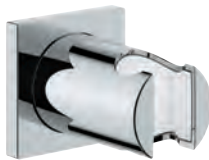

27 075 000	Chrome	4005176833090	39.71
27 075 DC0	supersteel	4067393030546	55.60
27 075 GL0	cool sunrise	4067393030560	63.54
27 075 GN0	brushed cool sunrise	4067393030577	67.51
27 075 DA0	warm sunset	4067393030539	63.54
27 075 DL0	brushed warm sunset	4067393030553	67.51
27 075 A00	hard graphite	4067393030515	63.54
27 075 AL0	brushed hard graphite	4067393030522	67.51

Rainshower
Wall hand Shower holder
non-adjustable
with square escutcheon
GROHE LongLife finish