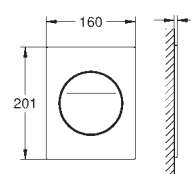

104645 000 0	Chrome	4067393039242	192.35
104645 SD0 0	stainless steel	4067393039327	498.90
104645 LS0 0	moon white	4067393039303	498.90
104645 MV0 0	White Attica Caesarstone	4067393039310	721.29
104645 GL0 0	cool sunrise	4067393039280	360.65
104645 DA0 0	warm sunset	4067393039273	360.65
104645 AL0 0	brushed hard graphite	4067393039259	360.65
104645 AU0 0	Vanilla Noir Caesarstone	4067393039266	721.29
104645 KF0 0	phantom black	4067393039297	264.47

GROHE Arena Aqua Tiles
Flush plate with Silk Motion technology
for dual flush actuation
for pneumatic drop valve AV1
for vertical installation

160 x 201 mm
material: ABS
GROHE LongLife finish
GROHE EcoJoy - Less water, perfect flow
for combination with Rapid SL and Uniset with GD 2 cistern, slim cistern and 80 mm cistern
6V lithium battery, type CR-P2
battery lifetime: 4 years for a 3 person household (approx. 17000 actuations)
battery status warning
auto flush
cleaning mode
for mains supply please order transformer 100 686 9990
bi-colour polished plate and brushed button: chrome, cool sunrise, warm sunset, moon white and white attica caesarstone