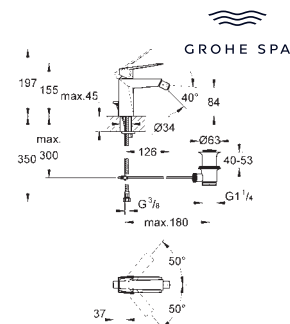

24 347 000	Chrome	4005176759833	781.23
24 347 DC0	supersteel	4005176759864	1,093.71
24 347 AL0	brushed hard graphite	4005176759857	1,249.96

Allure Brilliant
Bidet mixer 1/2"
28 mm ceramic cartridge
with **GROHE SilkMove**
temperature limiter
GROHE LongLife finish
GROHE FastFixation installation system
ball-joint mousseur
pop-up waste set 1 1/4"
flexible connection hoses