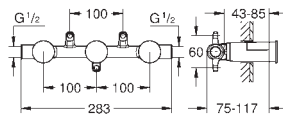

Two-handle basin mixer concealed body, 1/2"
for 3-hole basin mixer
wall installation
without finishing trim set
DR-brass
includes mounting template
allows for waterproofing of wall construction surrounding the concealed body with sealing sleeve

35 604 000   4005176698774   82.66