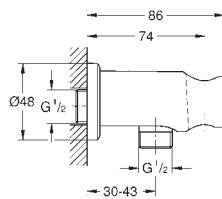

Rainshower

Shower outlet elbow 1/2" with holder

with round escutcheon

Ø 48 mm

male connection thread 1/2"

metal body

protected against backflow

GROHE LongLife finish