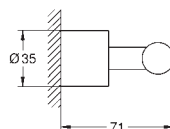

40 890 000	Chrome	4005176754746	64.87
40 890 DC0	supersteel	4005176754777	90.83
40 890 EN0	brushed nickel	4005176754784	103.79
40 890 MS0	satin steel	4005176946158	coming soon
40 890 GL0	cool sunrise	4005176754791	97.31
40 890 DA0	warm sunset	4005176754760	97.31
40 890 DL0	brushed warm sunset	4005176952777	103.79
40 890 AL0	brushed hard graphite	4005176754753	103.79
40 890 MG0	satin graphite	4005176944765	coming soon

Atrio
Robe hook
material: metal
concealed fastening
GROHE LongLife finish