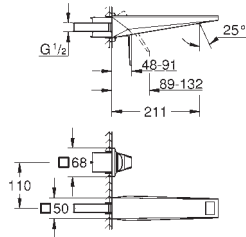

Allure Brilliant Private Collection
2-hole basin mixer
M-Size
black Caesarstone handle
spout with Vanilla Noir Caesarstone inlay
wall mounted
without concealed body
GROHE LongLife finish
GROHE EcoJoy - Less water, perfect flow
maximum flow rate (at 3 bar): 5 l/min
spout with integrated mousseur
centre distance 110 mm
projection 210 mm
min. recommended pressure 1.0 bar

23 200 000		4005176908354	285.11

Rough-in for single-lever mixer, wall mount

24 425 000	Chrome	4005176795220	655.62
24 425 DC0	supersteel	4005176795237	983.44
24 425 AL0	brushed hard graphite	4005176795244	1,048.99