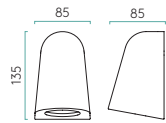

ELEVATIONS

ARRAN ROUND

ARRAN SQUARE

GRAMOS ROUND

GRAMOS SQUARE

JURA SINGLE

MAST LIGHT

TIVOLI