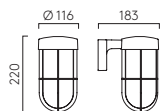

CABIN WALL

	Br	AB	PN	LAMP	WATT	IP	CLASS	☹	ⓧ
	1368025	1368003	1368004	E27 LED ▼	12W max	44	⊕	✓	✓
FROSTED	1368026	1368008	1368006	E27 LED ▼	12W max	44	⊕	✓	✓

CABIN WALL