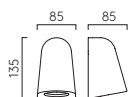

MAST LIGHT COASTAL
ANTIQUÉ BRASS