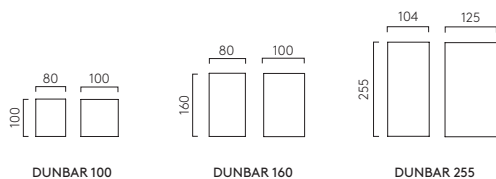

ELIS SINGLE/TWIN

LED

DUNBAR 100 (1384001)

DUNBAR 255 (1384021)

DUNBAR

	LAMP	WATT	INPUT	K	CRI	Lm	IP	CLASS	Ⓢ	Ⓜ
100	Integral LED	3.7W	Mains 230V	3000	90	64	65	Ⓢ	✓	✓
160	Integral LED	6.8W	Mains 230V	3000	90	134	65	Ⓢ	✓	✓
255	Integral LED	7.5W	Mains 230V	3000	80	303	65	Ⓢ	-	✓