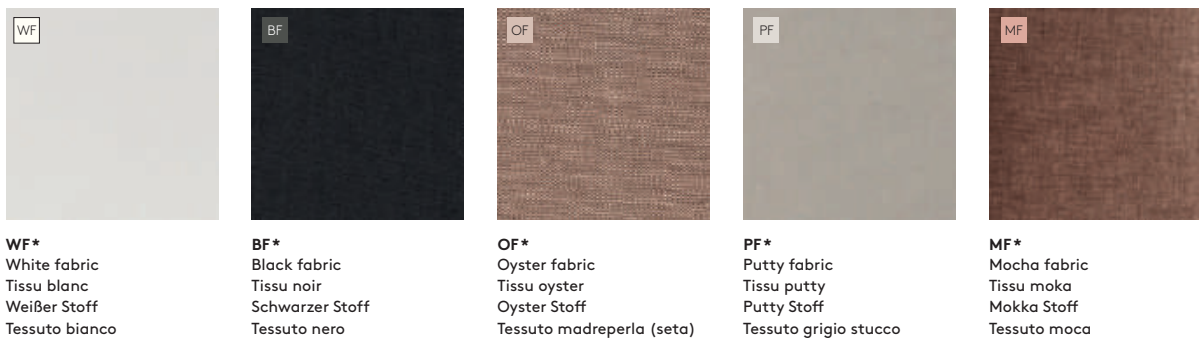

FR Nos abat-jours peuvent être utilisés sur une variété de lampes murales, de table, de sol et suspendues. Pour plus de détails sur nos abat-jours et leurs produits compatibles, veuillez vous référer à chaque page de produit individuelle ou consulter notre site Web astrolighting.com pour les couleurs spéciales ou les tissus (MOQ 30 pcs.) veuillez contacter notre département des ventes à sales@astrolighting.com

DE Unsere Schirme können mit einer Vielzahl von Wand-, Tisch-, Steh- und Pendelleuchten verwendet werden. Für weitere Details zu unseren Schirmen und deren Kompatibilität mit unseren Leuchten schauen Sie bitte auf der jeweiligen Produktseite oder auf astrolighting.com. Bei speziellen Wünschen hinsichtlich Farben oder Stoffen können Sie unser Vertriebsbüro unter sales@astrolighting.com erreichen.

IT I nostri paralumi possono essere utilizzati su una grande varietà di lampade da parete, da tavolo, da pavimento e a sospensione. Per i dettagli completi sui vari paralumi e tutti i codici con loro compatibili, vi invitiamo a fare riferimento a ciascuna pagina di prodotto o consultare il nostro sito web astrolighting.com. Per colori o tessuti speciali (Minimo richiesto 30 pezzi), si prega di contattare il nostro ufficio vendite all'indirizzo sales@astrolighting.com

COLOUR OPTIONS OPTIONS DE COULEURS · FARBOPTIONEN · OPZIONI DI COLORE

*Please note colours may vary from batch to batch / Merci de noter que les couleurs peuvent varier d'un lot à l'autre / Bitte beachten: Farben können je nach Charge variieren / I colori potrebbero essere diversi a seconda del lotto di produzione