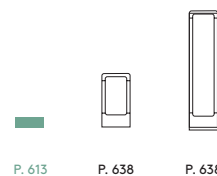

BAYVILLE SINGLE SPOT

BAYVILLE TWIN SPOT

LED

NAPIER WALL (1357004)

NAPIER WALL

	LAMP	WATT	INPUT	K	CRI	Lm	IP	CLASS	
TB 1357004	Integral LED	9.1W	Mains 230V	3000	80	258	54		✓

NAPIER WALL

P. 613