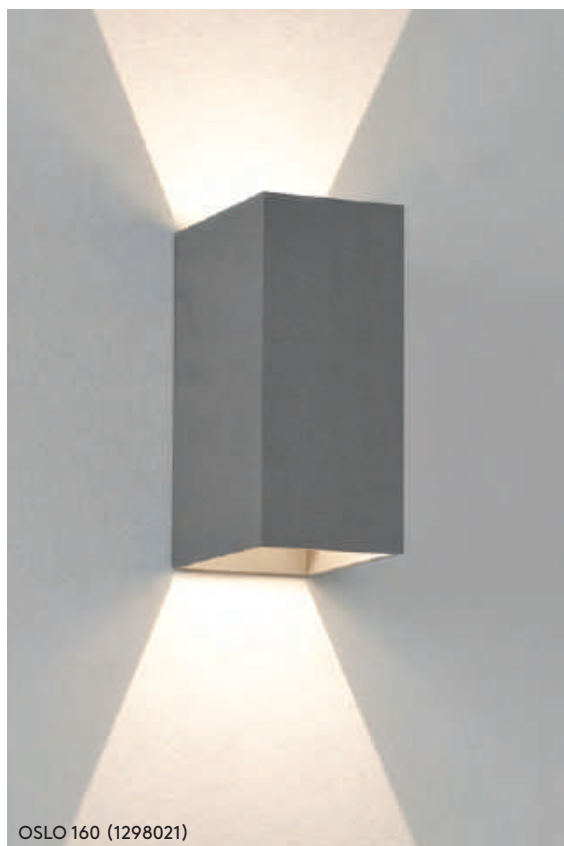

OSLO 160 (1298021)

OSLO

	LAMP	WATT	INPUT	K	CRI	Lm	IP	CLASS	ⓧ	ⓧ			
100	TG 1298022	TB 1298004	TW 1298005	Integral LED	3.8W	Mains 230V	3000	90	47	65	ⓧ	✓	✓
160	TG 1298021	TB 1298002	TW 1298006	Integral LED	6W	Mains 230V	3000	90	99	65	ⓧ	✓	✓
255	TG 1298023	TB 1298007	TW 1298009	Integral LED	7.5W	Mains 230V	3000	80	270	65	ⓧ	✓	✓