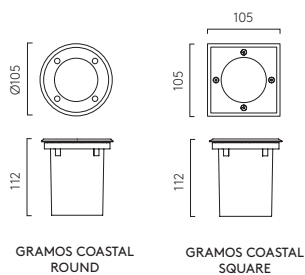

GRAMOS COASTAL SQUARE (1312004)
INCLUDES REMOVABLE GLARE GUARD

NB

GRAMOS COASTAL

		LAMP	WATT	IP	CLASS			
ROUND	1312005	GU10 LED▼	6W max	65	⊕	Ø98	✓	✓
SQUARE	1312004	GU10 LED▼	6W max	65	⊕	W98 H98	✓	✓

Ten-year warranty applies / Garantie de dix ans / La garanzia di dieci anni è applicabile / Es gilt eine zehnjährige Garantie.