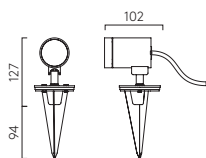

BAYVILLE SPIKE SPOT

▼ Driver excluded, see page 713 / Driver exclu, voir page 713 / Driver esclusi a pagina 713 / Das treiber ist ausgeschlossen sie auf Seite 713.