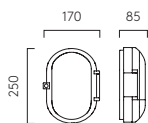

TORONTO OVAL