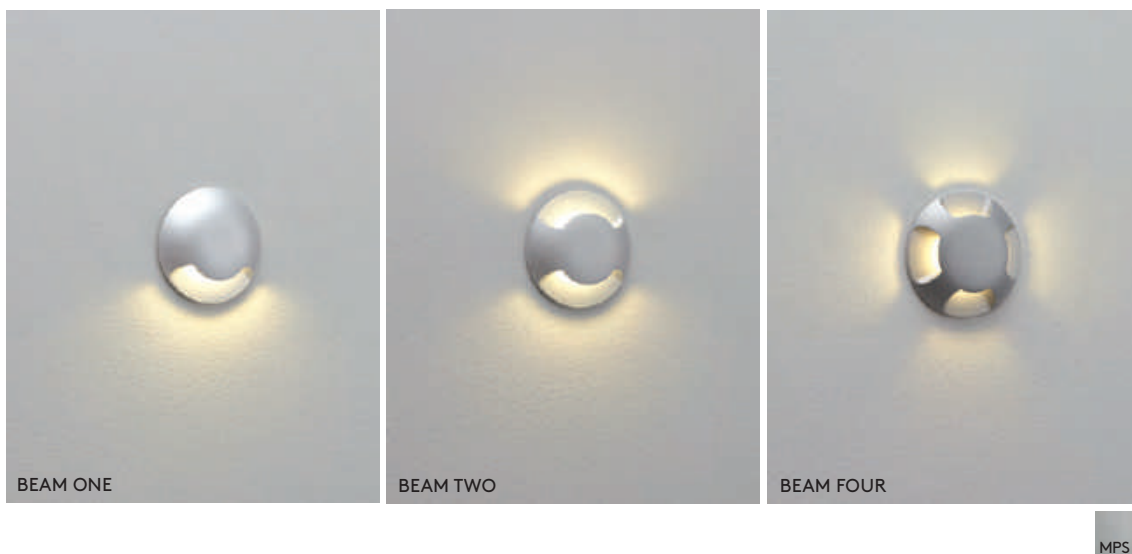

MPS

BEAM

	LAMP	WATT	INPUT	K	CRI	Lm	IP	CLASS	⚡	🔒
ONE	MPS 1202001	Integral LED	2.2W 700mA▼	3000	80	7	67	◇	Ø40	✓
TWO	MPS 1202002	Integral LED	2.2W 700mA▼	3000	80	11	67	◇	Ø40	✓
FOUR	MPS 1202003	Integral LED	2.2W 700mA▼	3000	80	11	67	◇	Ø40	✓