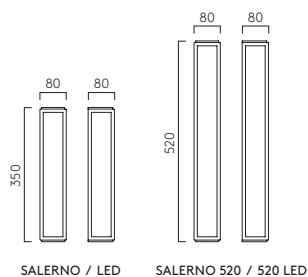

LED

SALERNO LED (1178003)

SALERNO 520 (1178007)

TB PN

SALERNO

			LAMP	WATT	INPUT	K	CRI	Lm	IP	CLASS					
	TB	1178002	PN	1178003	Integral LED	8.1W	Mains 230V	3000	80	448	44		-	✓	✓
	TB	1178001			E14 LED	2 x 7W max	Mains 230V	-	-	-	44		✓	✓	-
NEW		520 LED	TB	1178008	Integral LED	15.4W	Mains 230V	3000	80	916	44		✓	✓	✓
NEW		520	TB	1178007	E14 LED	3 x 5W	Mains 230V	-	-	-	44		✓	✓	-