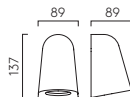

CB 1317005

MC 1317006

MC 1317013

LAMP	WATT	IP	CLASS	
GU10 LED▼	6W max	65		✓
GU10 LED▼	6W max	44		✓
GU10 LED▼	2 x 6W max	44		✓

MAST LIGHT COASTAL
ANTIQUÉ BRASS

MAST LIGHT COASTAL
MATT CONCRETE

MAST LIGHT TWIN COASTAL
MATT CONCRETE