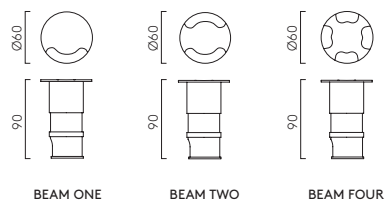

CROMARTY 100

CROMARTY 120

MPS

BEAM

	LAMP	WATT	INPUT	K	CRI	Lm	IP	CLASS	⚡	🔒
ONE	MPS 1202001	Integral LED	2.2W 700mA▼	3000	80	7	67	◇	Ø40	✓
TWO	MPS 1202002	Integral LED	2.2W 700mA▼	3000	80	11	67	◇	Ø40	✓
FOUR	MPS 1202003	Integral LED	2.2W 700mA▼	3000	80	11	67	◇	Ø40	✓