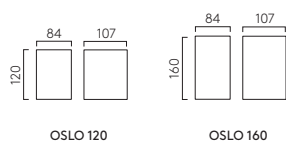

ELIS COASTAL
SINGLE/TWIN

LED

OSLO 120 (1298019)

MC

OSLO

	LAMP	WATT	INPUT	K	CRI	Lm	IP	CLASS	Ⓢ	Ⓜ
120 MC 1298019	Integral LED	3.9W	Mains 230V	3000	80	61	65	Ⓢ	✓	✓
160 MC 1298020	Integral LED	6.1W	Mains 230V	3000	80	117	65	Ⓢ	✓	✓