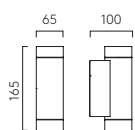

DARTMOUTH TWIN / TWIN LED

▼ Lamp excluded, see page 714 / La lampe exclu, voir page 714 / La lampadina esclusi a pagina 714 / Das Leuchtmittel ist ausgeschlossen, sie auf Seite 714.