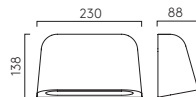

CB 1317005

MC 1317006

MC 1317013

LAMP	WATT	IP	CLASS	
GU10 LED▼	6W max	65		✓
GU10 LED▼	6W max	44		✓
GU10 LED▼	2 x 6W max	44		✓

MAST LIGHT COASTAL
ANTIQUÉ BRASS

MAST LIGHT COASTAL
MATT CONCRETE

MAST LIGHT TWIN COASTAL
MATT CONCRETE