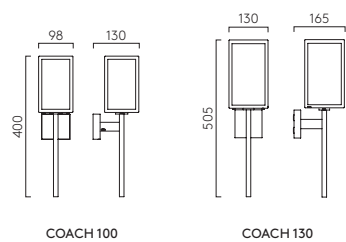

COACH 130 (1369001)

COACH 100 (1369004)

COACH

				LAMP	WATT	IP	CLASS		
100	TB 1369003	PN 1369004		E14 LED ▼	7W max	44		✓	✓
130	TB 1369001	PSS 1369002		E27 LED ▼	12W max	44		✓	✓

Not suitable for coastal locations / Ne convient pas aux zones côtières / Non adatto a località costiere / Nicht für Küstenorte geeignet.