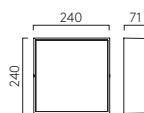

KEA SQUARE 240