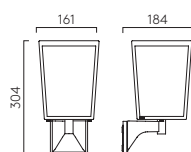

FARRINGTON

TB 1366001

LAMP	WATT	IP	CLASS		
E27 LED ▼	12W max	44		✓	✓

FARRINGTON

Not suitable for coastal locations / Ne convient pas aux zones côtières / Non adatto a località costiere / Nicht für Küstenorte geeignet.

▼ Lamp excluded, see page 714 / La lampe exclu, voir page 714 / La lampadina esclusi a pagina 714 / Das Leuchtmittel ist ausgeschlossen, sie auf Seite 714.