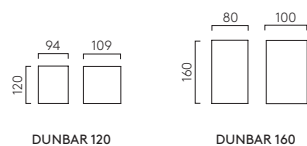

MC

DUNBAR

	LAMP	WATT	INPUT	K	CRI	Lm	IP	CLASS	Ⓢ	Ⓜ
120	MC 1384019	Integral LED	3.9W	Mains 230V	3000	80	60	65	Ⓢ	✓ ✓
160	MC 1384020	Integral LED	6.1W	Mains 230V	3000	80	115	65	Ⓢ	✓ ✓