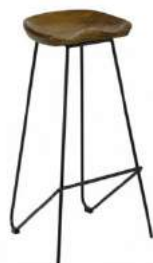

Bolli

H720, W440, D420, SH720

Finished price: **£86**