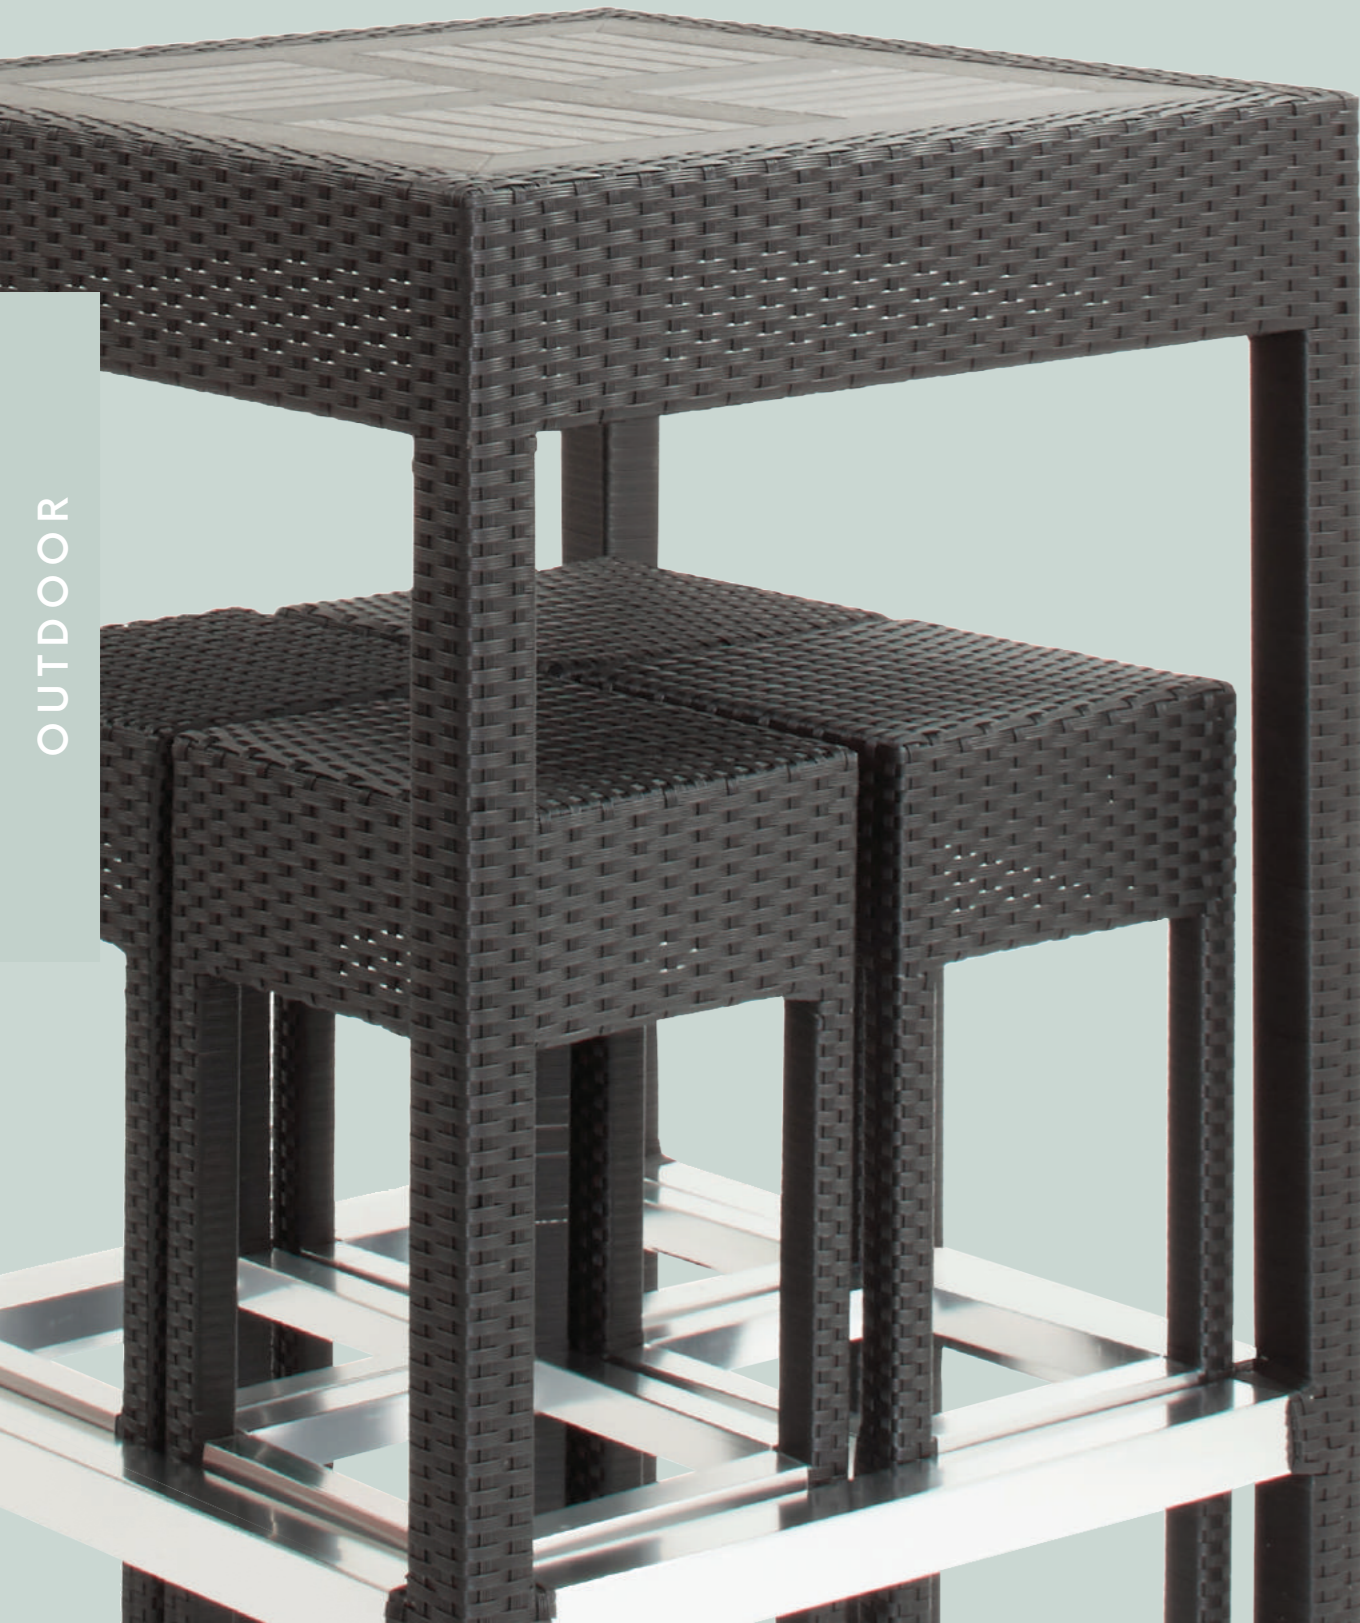

Image: Geneva No Wood Poseur paired with Sorrento Bar Stools

PRODUCT CODE
342330

SEAT / BACK
Slatted Wood
- Solid Teak

FRAME
Grey EPC
Aluminium - Welded

Geneva Teak Side Chair

PRODUCT CODE
342325

SEAT / BACK
Slatted Wood
- Solid Teak