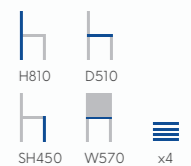

Leaf Colour Range:

POLYPROPYLENE

POLYPROPYLENE

PRODUCT CODE
360242

SEAT / BACK
Polypropylene

FRAME
Steel / Chrome

AVAILABLE FINISHES
See page 14

Leaf Skid