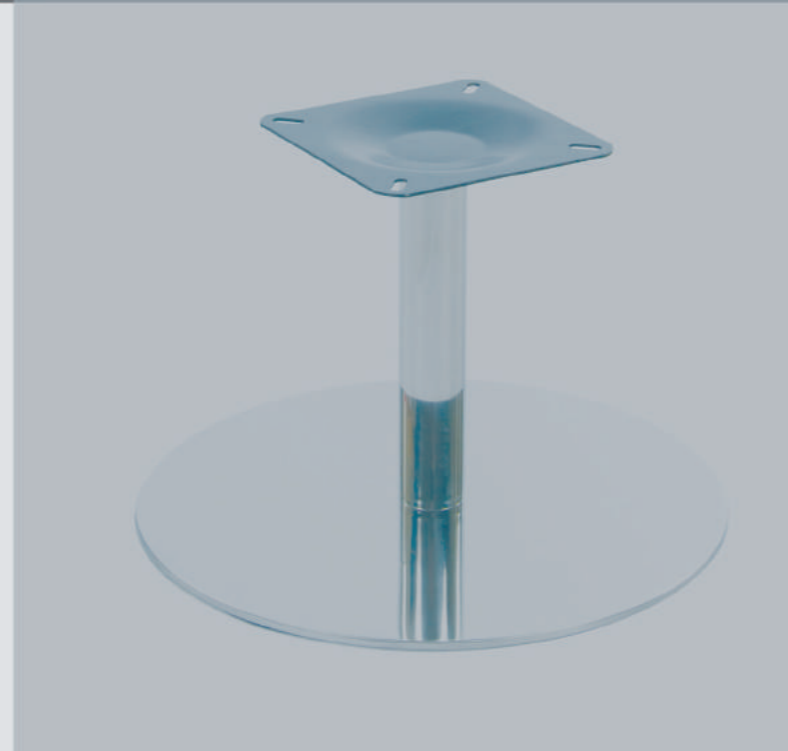

MATERIAL
 18mm thick
 Solid Teak Wood

FINISH
 Natural

AVAILABLE SIZES

1200 x 700
 1400 x 700

Rectangle Solid Teak Table Top

SOFT SEATING

Our range of soft seating offers flexible solutions for a variety of spaces including breakout areas, receptions and office areas.