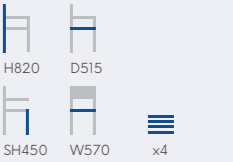

Flex 4 Leg

PRODUCT CODE
360435

SEAT / BACK
Polypropylene

FRAME
Steel / Chrome