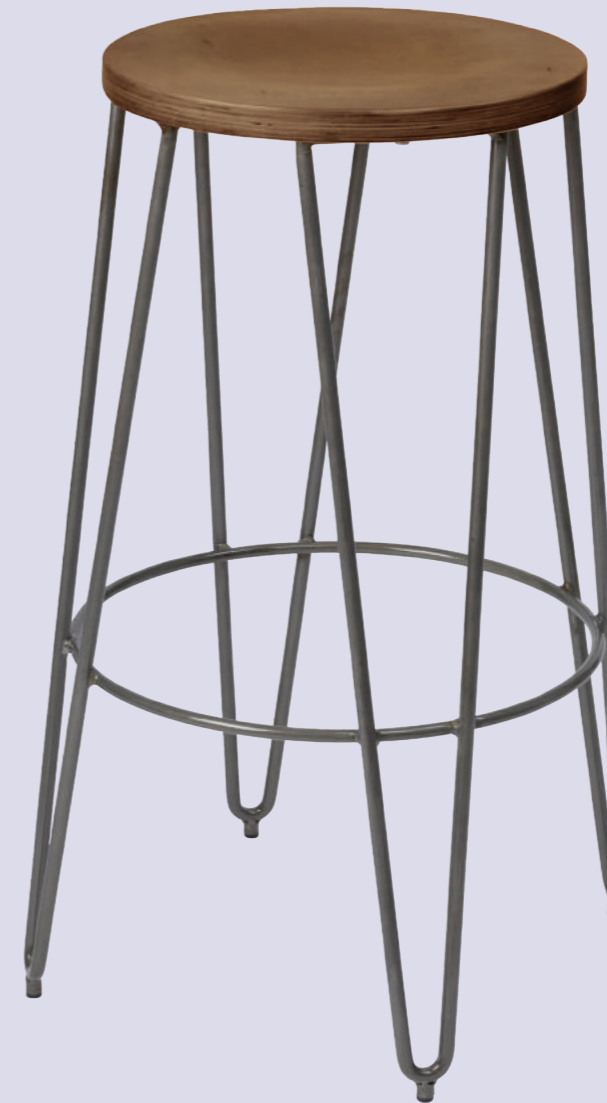

Harrow Side Chair

PRODUCT CODE
332220 (Raw)
332220N (Natural)
332220W (Walnut)

SEAT / BACK
Veneer / Beech

FRAME
Beech

AVAILABLE FINISHES
Raw, Polished

Eton Side Chair

PRODUCT CODE
331571G

SEAT / BACK
Veneer