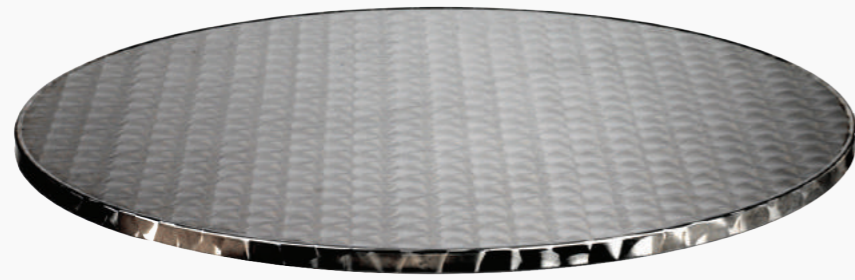

MATERIAL
20mm thick
MFC Core
Stainless Steel Top

FINISH
Polished

Round Stainless Steel Table Top

AVAILABLE SIZES

600 Dia
700 Dia
800 Dia

MATERIAL
Polished Aluminium
(Stainless Steel Bolts)

FINISH
Anodised,
Polished