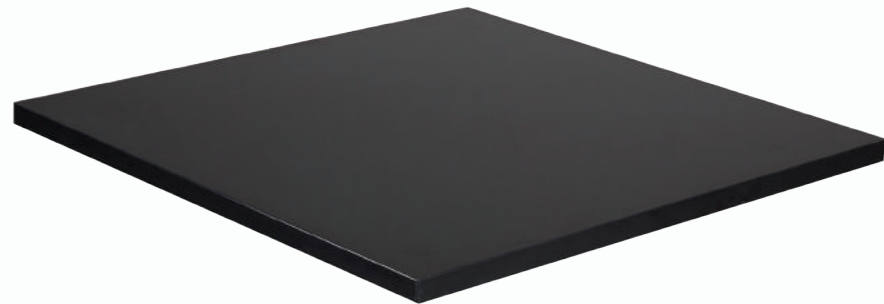

AVAILABLE SIZES

600 x 600
700 x 700
800 x 800

Square Laminate Table Top

PRODUCT CODE
353109 (SQ60)
353112 (SQ70)
353115 (SQ80)

MATERIAL
25mm Solid Ash
– FSC® Certified

FINISH
Raw