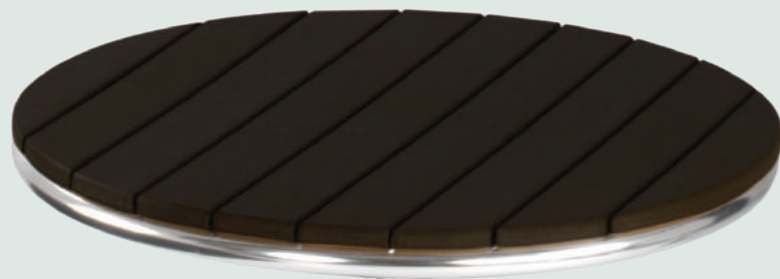

AVAILABLE SIZES

600 Dia
700 Dia

Nice Round - No Wood Table Top

PRODUCT CODE
343236 (RC120)
343237 (RC140)

MATERIAL
18mm thick
Solid Teak Wood

FINISH
Natural