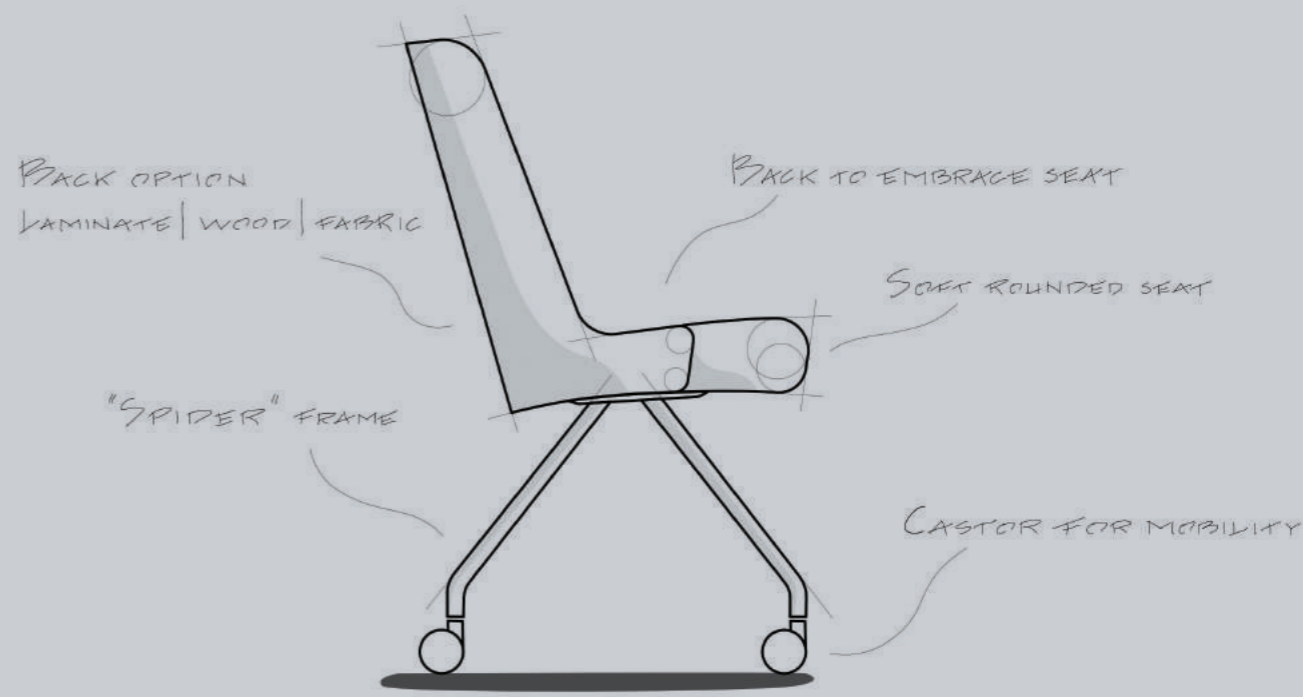

SOFT SEATING

ska:pa / Swedish [verb] To create

Our Skapa collection is a Swedish designed range of contemporary soft seating that perfectly combines style and comfort. The design allows single or two tone upholstery to create a refreshing look in any office, hotel, lounge, meeting room, university or school setting, and creates a striking first impression when used in reception areas.