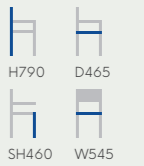

AVAILABLE FINISHES
See page 8

Vivid K Frame Black

PRODUCT CODE
360680

SEAT / BACK
Polypropylene

FRAME
Beech, Black Finish

AVAILABLE FINISHES
See page 8

Vivid 4 Leg Frame

PRODUCT CODE
360670