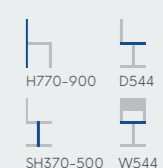

POLYPROPYLENE

POLYPROPYLENE