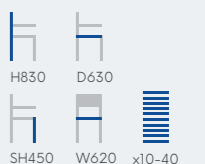

Flex

Colour Range:

CONFERENCE & OFFICE

CONFERENCE & OFFICE

PRODUCT CODE
360435

SEAT / BACK
Polypropylene

FRAME
Steel / Chrome

AVAILABLE FINISHES
See above

PRODUCT CODE
360430

SEAT / BACK
Polypropylene

FRAME
Steel / Chrome

AVAILABLE FINISHES
See above

PRODUCT CODE
213211

SEAT / BACK
Plastic

FRAME
Steel Rod - Chromed

FINISH
Ebony

PRODUCT CODE
213221

SEAT / BACK
Plastic

FRAME
Steel Rod - Chromed

FINISH
Ebony