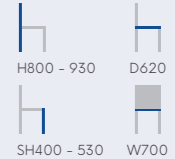

PRODUCT CODE
360004

SEAT / BACK
Polypropylene

FRAME
Chrome / Black Nylon

AVAILABLE FINISHES
See page 10