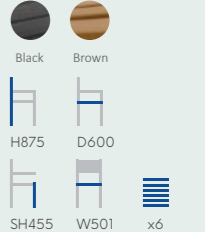

FINISH
Maintenance Free
Wood Effect, Polished

Monaco Side Chair No Wood

PRODUCT CODE
342311 (Brown)
342312 (Black)

SEAT / BACK
Slatted Plastic

FRAME
Aluminium 28mm Dia
x 1.8mm - Welded

FINISH
Maintenance Free
Wood Effect, Polished