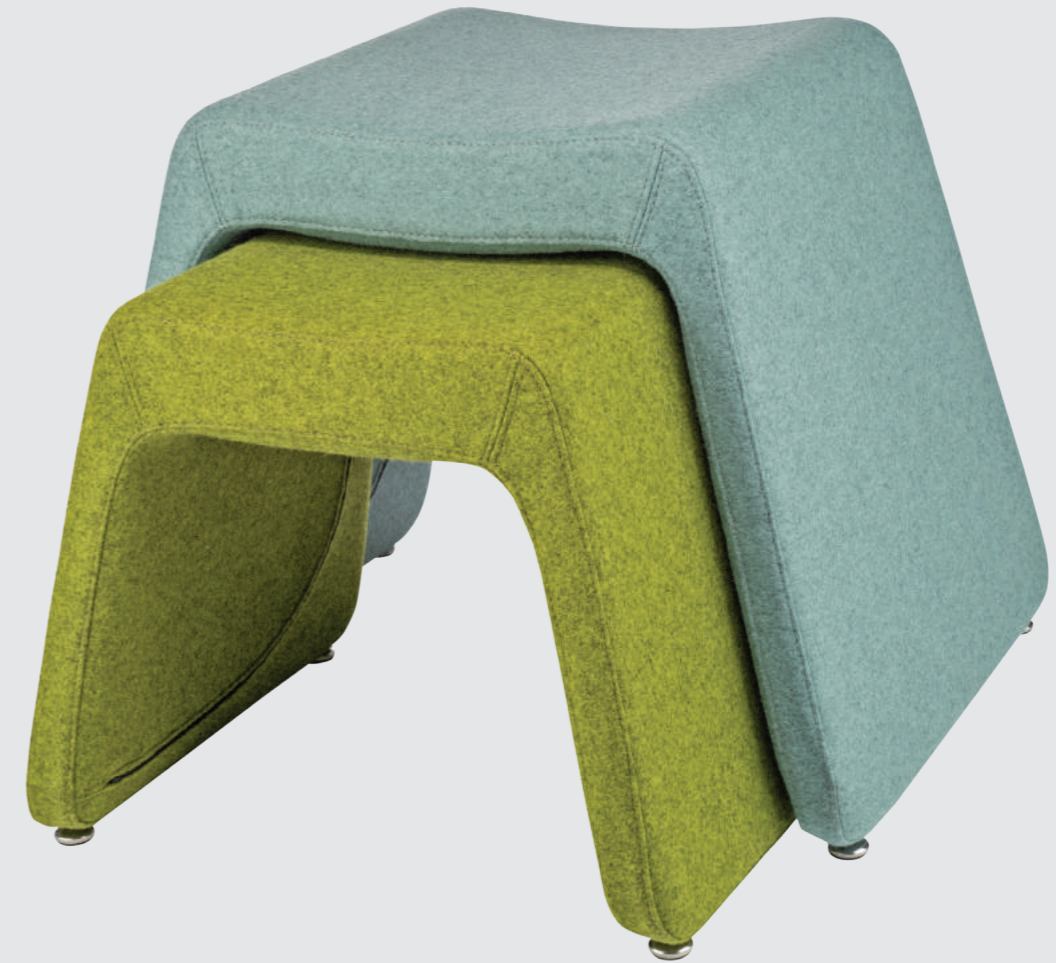

In two nestable sizes, Skapa modular stools are perfect to brighten up any commercial and educational environment.

SOFT SEATING

	<p>PRODUCT CODE 213526 (x4 feet included)</p> <p>FRAME CMHR Foam RFU</p> <p>FABRIC 1.6m [Guide only]</p>		<p>PRODUCT CODE 213527 (x4 feet included)</p> <p>FRAME CMHR Foam RFU</p> <p>FABRIC 1.3m [Guide only]</p>
<p>Skapa Standard Stool</p> <p>H467 D466 W580 x4</p>		<p>Skapa Small Stool</p> <p>H375 D390 W470 x4</p>	