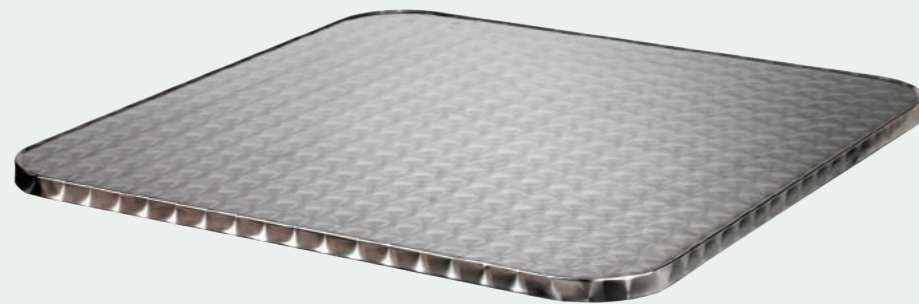

FINISH
Polished

Square Stainless Steel Table Top

AVAILABLE SIZES

600 x 600
700 x 700
800 x 800

MATERIAL
Polished Aluminium
(Stainless Steel Bolts)

FINISH
Anodised,
Polished

Tubular Stacking 4 Leg Dining

SQ60
343138