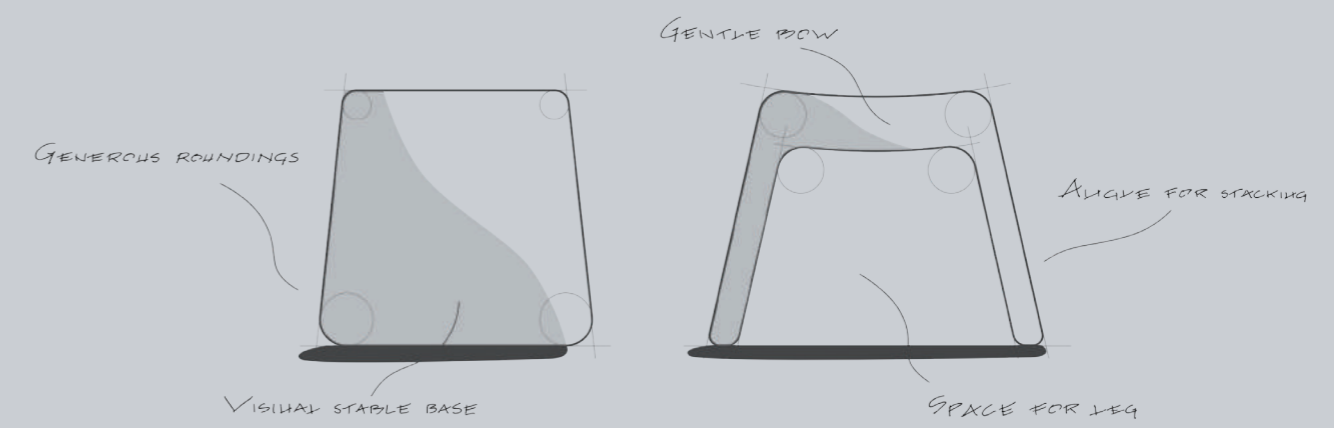

SOFT SEATING

ska:pa / Swedish [verb] To create

Our Skapa collection is a Swedish designed range of contemporary soft seating that perfectly combines style and comfort. The design allows single or two tone upholstery to create a refreshing look in any office, hotel, lounge, meeting room, university or school setting, and creates a striking first impression when used in reception areas.