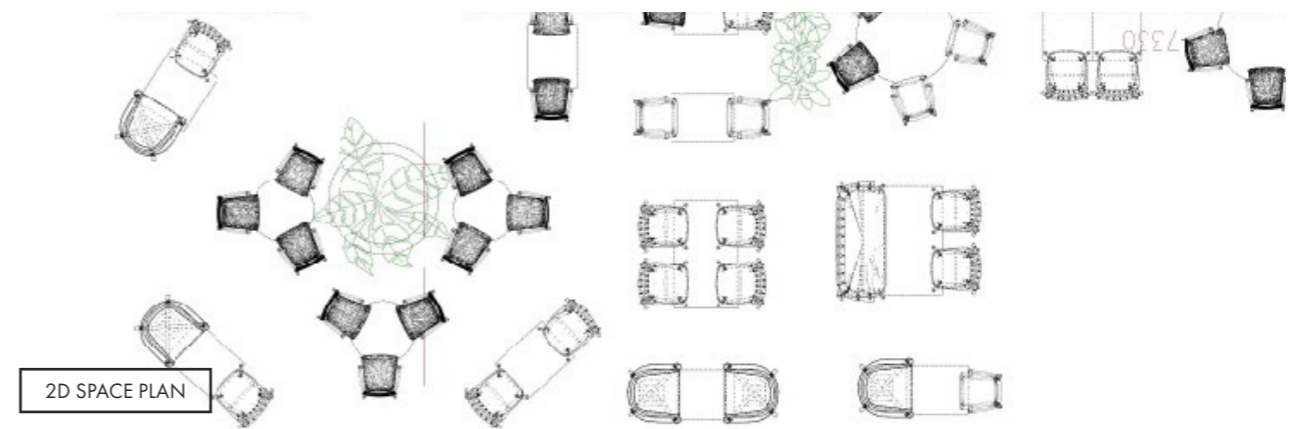

FURNITURE DESIGN SERVICES

Inside Out Contracts have an experienced in-house design team ready to transform your ideas into reality. Our in-house design team will also assist with your colour schemes, offering presentation boards, samples and advice to avoid expensive design mistakes.

2D SPACE PLANNING

Space planning is an essential tool for interior designers and business owners to ensure their venue's space is maximised to efficiently deliver a comprehensive floorplan without the guesswork.

Using pre-existing architectural plans or conducting an on-site visit, our designers will ensure a venue is space planned to allow for the optimum amount of functional seating, whilst adhering to the specifics of your design brief.

3D SPACE PLANNING

Another alternative to optimising space is the design of a 3D space plan. Producing 3D renders allows you to easily view and customise your venue's space layout and choice of furniture from any vantage point.