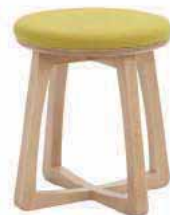

# Slide Stools & Benches

**SLIDEK8917X**  
Slide Stool

H Dia  
475 468(base) / 400 (top)

**SLIDEK8917X**  
Slide Stool

H Dia  
475 468(base) / 400 (top)

**SLIDEK8918X**  
Slide 2 Seater Bench Upholstered Top