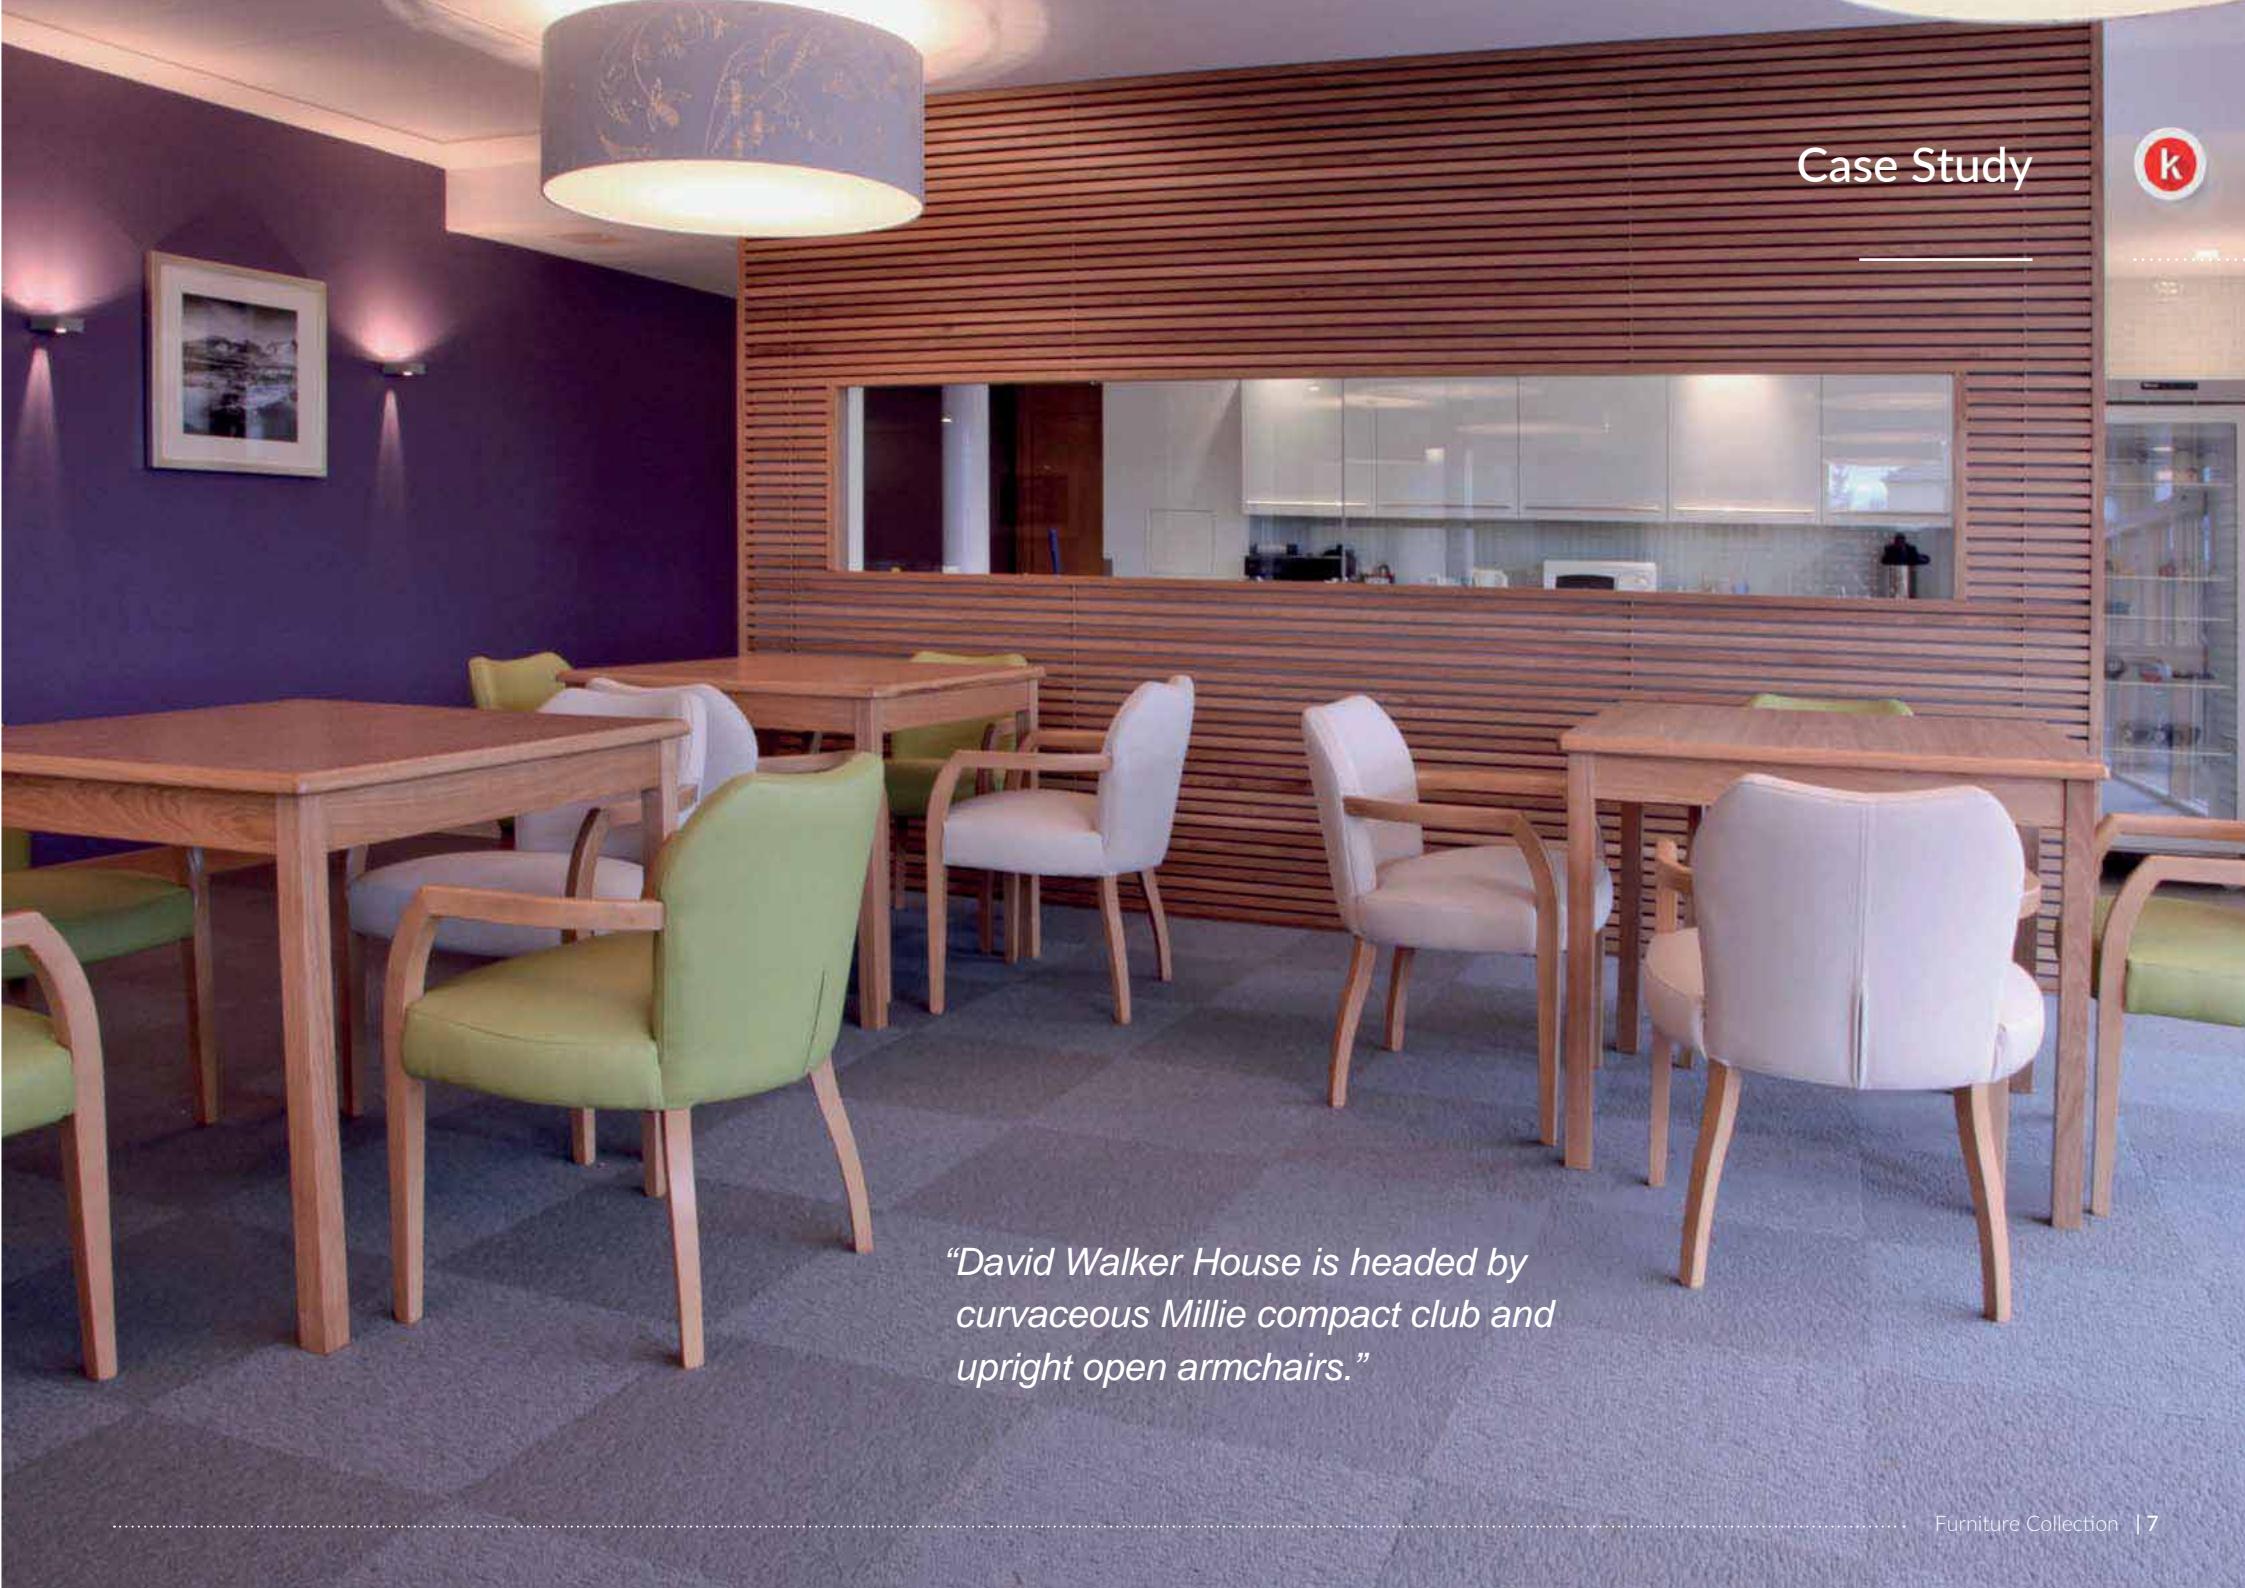

“David Walker House is headed by curvaceous Millie compact club and upright open armchairs.”