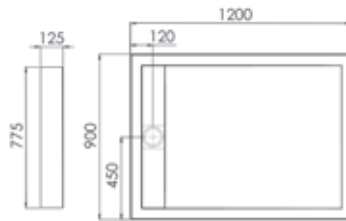

1200 x 900mm