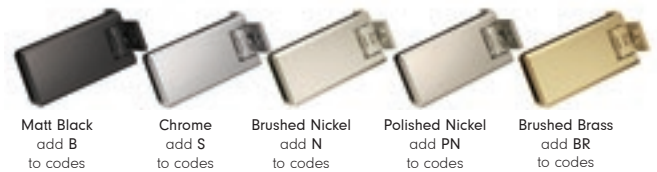

Colour options for hardware:

Matt Black
add B
to codes

Chrome
add S
to codes

Brushed Nickel
add N
to codes

Polished Nickel
add PN
to codes

Brushed Brass
add BR
to codes

3 Sided Enclosure

Add your preferred colour letter to codes

900 Alcove Fitting - Brushed Nickel finish

- 8mm Door KL913N
- 900 x 900 Roman Low Level Tray RLT90
- Shower Basket RSB02

Features and Benefits:

- Hinged from wall
- New clear and minimal seals
- New minimal easy fix wall profile system
- Choice of colour finishes available
- Unique sealing tape system technology to reduce the need for silicone
- Integrated 'tray or floor' Water Safe System
- Designed for installation to straight vertical walls
- **Silicone Free Wall Fixing**
- Compatible trays available

Colour options for hardware:

Add your preferred colour letter to codes

Alcove Fitting - inward or outward opening

| Glass (mm) | Description | Size (mm) | Adjustment (mm) | Aperture (mm) | Code | Cost ex VAT | Cost inc VAT |
|------------|------------------------|-----------|-----------------|---------------|--------|-------------|--------------|
| 8 | Hinged Door for Alcove | 760 | 735 - 745 | 710 | KL7613 | £772.93 | £927.52 |
| 8 | Hinged Door for Alcove | 800 | 775 - 785 | 750 | KL813 | £780.53 | £936.64 |
| 8 | Hinged Door for Alcove | 900 | 875 - 885 | 850 | KL913 | £788.70 | £946.44 |
| 8 | Hinged Door for Alcove | 1000 | 975 - 985 | 950 | KL1013 | £796.49 | £955.79 |
| 10 | Hinged Door for Alcove | 760 | 735 - 745 | 710 | TL7613 | £840.15 | £1008.18 |
| 10 | Hinged Door for Alcove | 800 | 775 - 785 | 750 | TL813 | £848.72 | £1018.46 |
| 10 | Hinged Door for Alcove | 900 | 875 - 885 | 850 | TL913 | £857.28 | £1028.74 |
| 10 | Hinged Door for Alcove | 1000 | 975 - 985 | 950 | TL1013 | £865.75 | £1038.90 |