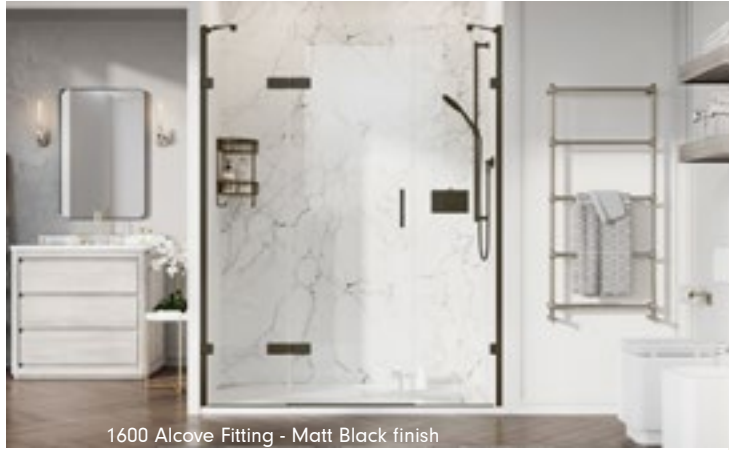

1600 Alcove Fitting - Matt Black finish

- 8mm Door KLHD13B and In-Line Panel KLH1613B
- 1600 x 800 Gloss Infinity Tray IAG168
- Shower Basket RSB05B

GLASS THICKNESS
10
Millimetres

GLASS THICKNESS
8
Millimetres

TOTAL HEIGHT
2000
Millimetres

REVERSIBLE

GLASS PROTECTION
CULTRACARE
BY HELLAN

TRULIFE
LIFETIME
GUARANTEE

Features and Benefits:

- Hinged from In-Line Panel
- New clear and minimal seals
- New minimal easy fix wall profile system
- Adjustable hinges for Inward or Outward opening door
- Choice of colour finishes available
- Unique sealing tape system technology to reduce the need for silicone
- Integrated 'tray or floor' Water Safe System
- Designed for installation to straight vertical walls
- Optional brace bars included
- **Silicone Free Wall Fixing**
- Compatible trays available