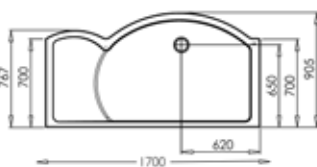

- 1600mm Colossus V8GP13S
- Shower Tray V8GTL (Left Hand)

Tray Size (mm)	Description	Fixed Panel (mm)	Height (mm)	Adjustments (mm)	Aperture (mm)	Tray Compatibility Code	Code	Cost ex VAT	Cost inc VAT
1700	Colossus	1202	1950	25	478	FC1	V8C13S	£1045.76	£1254.91
1700	Colossus + 1 Side Panel	1202	1950	25	456	FC1	V8CG13S	£1305.79	£1566.95
1700	Colossus + Return Panel	1202	1950	25	456	FC1	V8CGM13S	£1305.79	£1566.95
1700	Colossus + 2 Side Panels	1202	1950	25	456	FC1	V8CGR13S	£1565.80	£1878.96
1600	Curved Panel With Towel Rail	775	2000	25	791	V8GT	V8GP13S	£910.10	£1092.12
800	Optional Side Panel	706	2000	25	762	V8GT	V8GPA	£272.04	£326.45
1450	Colossus	963	1950	25	475	FCT1	V8C213S	£910.10	£1092.12
1450	Colossus + 1 Side Panel	963	1950	25	442	FCT1	V8CG213S	£1170.12	£1404.14
1450	Colossus + Return Panel	963	1950	25	442	FCT1	V8CGM213S	£1170.12	£1404.14
1450	Colossus + 2 Side Panels	963	1950	25	442	FCT1	V8CGR213S	£1430.13	£1716.16

1700 FC1L - Left Hand Low Level Tray