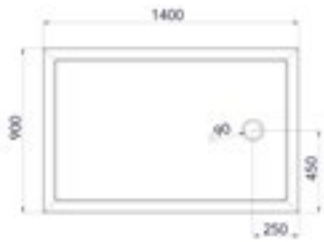

1400 x 900mm

1600 x 700mm