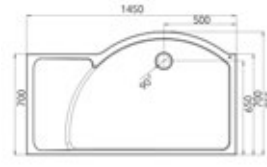

1450 FCT1L - Left Hand Low Level Tray

Tray handing must be specified - see page 107 for tray information