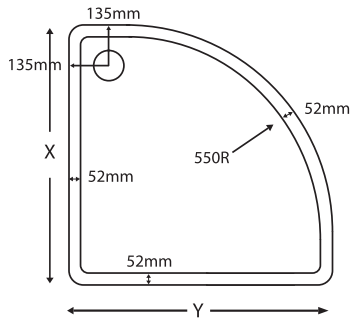

* Left or right handing must be specified

Size (mm) X	Size (mm) Y	Tray Code	Optional Riser Kit Code	Cost ex VAT	Cost inc VAT
Roman Quadrant Tray					
800mm	x 800mm	RLQ80	RTPK01	£200.27	£240.32
900mm	x 800mm LH	RLQ89L*	RTPK01	£245.49	£294.59
900mm	x 800mm RH	RLQ89R*	RTPK01	£245.49	£294.59
900mm	x 900mm	RLQ90	RTPK01	£245.49	£294.59
900mm	x 760mm LH	RLQ976L*	RTPK02	£277.79	£333.35
900mm	x 760mm RH	RLQ976R*	RTPK02	£277.79	£333.35
1000mm	x 1000mm	RLQ100	RTPK01	£297.17	£356.60
1000mm	x 800mm LH	RLQ108L*	RTPK02	£316.55	£379.86
1000mm	x 800mm RH	RLQ108R*	RTPK02	£316.55	£379.86
1200mm	x 800mm LH	RLQ128L*	RTPK02	£394.08	£472.90
1200mm	x 800mm RH	RLQ128R*	RTPK02	£394.08	£472.90
1200mm	x 900mm LH	RLQ129L*	RTPK02	£394.08	£472.90
1200mm	x 900mm RH	RLQ129R*	RTPK02	£394.08	£472.90
Riser Kits and Waste				Cost ex VAT	Cost inc VAT
Quadrant Panel Kit + feet			RTPK01	£96.90	£116.28
Off Set Quadrant Panel Kit + feet			RTPK02	£96.90	£116.28
Roman Tray Waste (90mm)			RTW	£38.77	£46.52