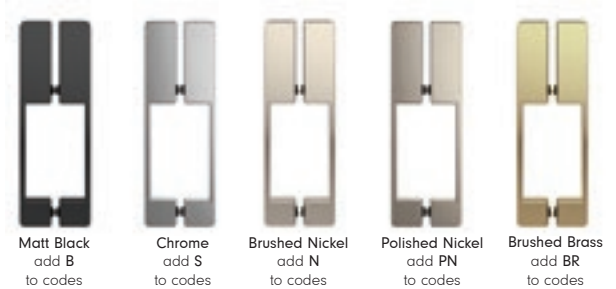

Alcove Fitting

Add your preferred colour letter to codes

Glass (mm)	Enclosure Size (m)	Adjustment (mm)	Aperture (mm)	Door Code	Total Cost ex VAT	Total Cost inc VAT
8	1600	1566 - 1594	645	KT2D16	£1213.80	£1456.56
8	1700	1666 - 1694	695	KT2D17	£1328.20	£1593.84
8	1800	1766 - 1794	745	KT2D18	£1375.83	£1651.00
10	1600	1566 - 1594	645	TT2D16	£1434.23	£1721.08
10	1700	1666 - 1694	695	TT2D17	£1487.58	£1785.10
10	1800	1766 - 1794	745	TT2D18	£1540.93	£1849.12

Colour options for hardware: