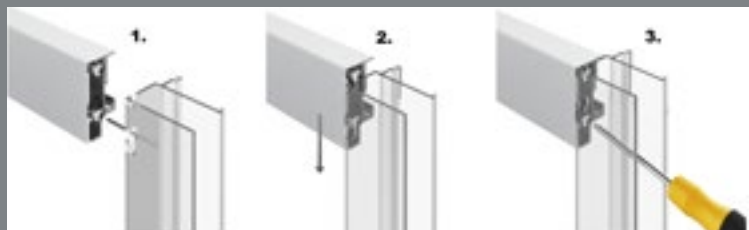

6mm

&
8mm

Embrace

- Curved Quadrants*
- Hinged Doors
- Sliding Doors*
- Pivot Doors
- Bi-Fold Doors
- Wetroom Panels

* Fast Fix assembly now included on all sliding door enclosures

Semi-Frameless Collection

Imaginative, urbane and innovative showering solutions designed to maximise space.

Our Embrace Collection brings together an innovative and stylish collection of shower enclosures and wetroom panels offering high performance and design benefits at an extremely competitive price. This exclusive range is available in an array of styles and shapes with bi-fold, hinged, quadrant, pivot, sliding doors and bath screens.

Specifications:

- All models feature exquisite chromed hardware and concealed fittings.
- All enclosures in the range are fully approved for use with power showers.
- Models that feature handle entry, present an elegant ergonomic bolt through handle which can be operated from inside and outside the unit.
- All Embrace enclosures and bath screens are supplied pre-coated with Roman Ultra Care - to aid glass protection from day one.

The new fast fix assembly allows a quick and easy installation with minimal labour required.

“ I strive for two things in design: simplicity and clarity.
Great design is born of those two things. ”

- Lindon Leader