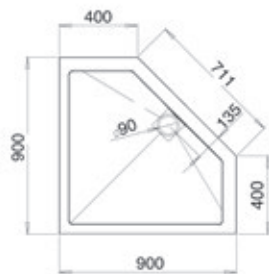

900 x 900mm
Quadrant

Trays

Neo-Angle Trays

Features and Benefits:

- Ultra low profile
- Gloss or Matt* finish available in white
- Manufactured using Roman Stone Solid Surface Technology

Anti-Slip options*