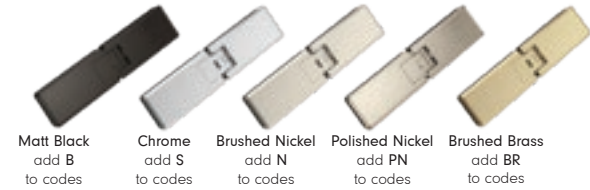

Colour options for hardware:

Matt Black
add B
to codes

Chrome
add S
to codes

Brushed Nickel
add N
to codes

Polished Nickel
add PN
to codes

Brushed Brass
add BR
to codes

Alcove Fitting

Add your preferred colour letter to codes

Glass (mm)	Enclosure Size (mm)	Adjustment (mm)	Aperture (mm)	Door Code	In-Line Panel Code	Total Cost ex VAT	Total Cost inc VAT
8	1200	1166 - 1194	653	KLHD13	KLH1213	£1228.24	£1473.89
8	1400	1366 - 1394	653	KLHD13	KLH1413	£1330.61	£1596.73
8	1600	1566 - 1594	653	KLHD13	KLH1613	£1432.95	£1719.54
10	1200	1166 - 1194	653	TLHD13	TLH1213	£1372.74	£1647.29
10	1400	1366 - 1394	653	TLHD13	TLH1413	£1487.14	£1784.57
10	1600	1566 - 1594	653	TLHD13	TLH1613	£1601.53	£1921.84

Compatible Trays:	Page
Roman Anti-Slip Trays	102 - 103
Roman Infinity Trays	104 - 105
Roman Low Level Trays	108 - 109

Corner Fitting

Add your preferred colour letter to codes

Glass (mm)	Enclosure Size (mm)	Adjustment (mm) Door and In-Line Panel	Adjustment (mm) Side Panel	Aperture (mm)	Door Code	In-Line Panel Code	Side Panel Code	Total Cost ex VAT	Total Cost inc VAT
8	1200 x 800	1173 - 1187	773 - 787	653	KLHDR13	KLHR1213	KHR813	£1698.62	£2038.34
8	1200 x 900	1173 - 1187	873 - 887	653	KLHDR13	KLHR1213	KHR913	£1749.51	£2099.41
8	1400 x 800	1373 - 1387	773 - 787	653	KLHDR13	KLHR1413	KHR813	£1752.84	£2103.41
8	1400 x 900	1373 - 1387	873 - 887	653	KLHDR13	KLHR1413	KHR913	£1803.73	£2164.48
8	1600 x 800	1573 - 1587	773 - 787	653	KLHDR13	KLHR1613	KHR813	£1915.40	£2298.48
8	1600 x 900	1573 - 1587	873 - 887	653	KLHDR13	KLHR1613	KHR913	£1966.29	£2359.55
10	1200 x 800	1173 - 1187	773 - 787	653	TLHDR13	TLHR1213	THR813	£1793.02	£2151.62
10	1200 x 900	1173 - 1187	873 - 887	653	TLHDR13	TLHR1213	THR913	£1846.72	£2216.06
10	1400 x 800	1373 - 1387	773 - 787	653	TLHDR13	TLHR1413	THR813	£1850.24	£2220.29
10	1400 x 900	1373 - 1387	873 - 887	653	TLHDR13	TLHR1413	THR913	£1903.94	£2284.73
10	1600 x 800	1573 - 1587	773 - 787	653	TLHDR13	TLHR1613	THR813	£2021.83	£2426.20
10	1600 x 900	1573 - 1587	873 - 887	653	TLHDR13	TLHR1613	THR913	£2075.53	£2490.64

*In-Line Panel Code is pack of 2 panels