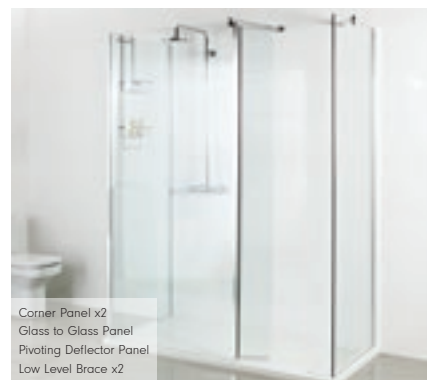

Corner Panel x2
Glass to Glass Panel
Pivoting Deflector Panel
Low Level Brace x2

Select Wetroom Panels

All panels are 2000mm in height

No brace bars included - please see pages 92 - 93 to select your style of Bracing required.