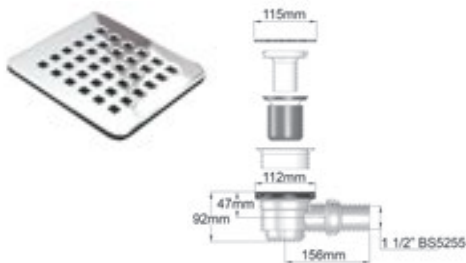

“ 25 litres per minute drainage ”

Anti Slip Trays

Matt Trays have been tested to:
BS7976-2:2002+A1:2013 - Slip potential - low DIN 51097:1992 Class C

Size (mm)	Tray Colour	Finish	Code	Cost ex VAT	Cost inc VAT
900	White	Matt	DNT9*	£370.19	£444.23
900	White	Gloss	DNTG9	£399.12	£478.94
1200 x 900 LH	White	Matt	DNT129L*	£456.96	£548.35
1200 x 900 LH	White	Gloss	DNTG129L	£485.87	£583.04
1200 x 900 RH	White	Matt	DNT129R*	£456.96	£548.35
1200 x 900 RH	White	Gloss	DNTG129R	£485.87	£583.04