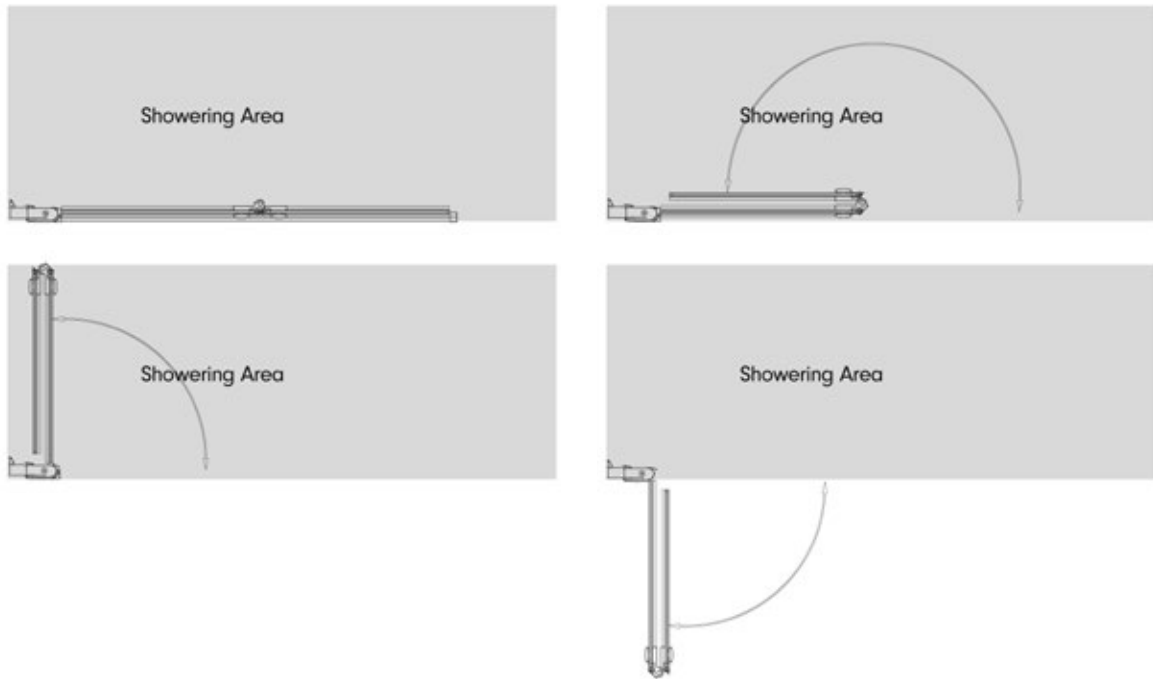

Features and Benefits:

- Frameless inward folding panels with 180° pivoting action
- Bright silver profile
- Chromed brass hinges
- Chromed brass top caps
- Clear seals
- No top rail
- Elimination of the bottom rail creating level access entry
- Tray compatibility: Tray or straight to floor using a wetroom System
- Due to the nature of the product water integrity cannot be guaranteed - please consult your installer

Folding positions: