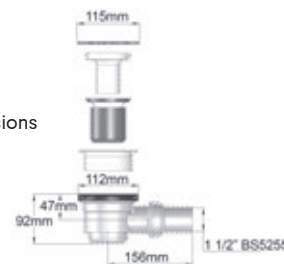

Lumin8 Tray Waste Dimensions

Lumin8 1700 Colossus Tray

Size (mm)	Tray Colour	Finish	Code	Cost ex VAT	Cost inc VAT
1700 x 700 LH	White	Matt	FC1L*	£613.33	£736.00
1700 x 700 RH	White	Matt	FC1R*	£613.33	£736.00
1700 x 700 LH	White	Gloss	FCG1L	£642.53	£771.04
1700 x 700 RH	White	Gloss	FCG1R	£642.53	£771.04

Lumin8 1600 Colossus Tray

Size (mm)	Tray Colour	Finish	Code	Cost ex VAT	Cost inc VAT
1600 x 800 LH	White	Matt	V8GTLW*	£613.33	£736.00
1600 x 800 LH	Grey	Matt	V8GTLG*	£613.33	£736.00
1600 x 800 RH	White	Matt	V8GTRW*	£613.33	£736.00
1600 x 800 RH	Grey	Matt	V8GTRG*	£613.33	£736.00

Lumin8 1450 Colossus Tray

Size (mm)	Tray Colour	Finish	Code	Cost ex VAT	Cost inc VAT
1450 x 700 LH	White	Matt	FCT1L*	£595.80	£714.96
1450 x 700 RH	White	Matt	FCT1R*	£595.80	£714.96
1450 x 700 LH	White	Gloss	FCTG1L	£625.00	£750.00
1450 x 700 RH	White	Gloss	FCTG1R	£625.00	£750.00

Size (mm)	Tray Colour	Finish	Code	Cost ex VAT	Cost inc VAT
1400 x 900 LH	White	Matt	V8HTLW*	£595.80	£714.96
1400 x 900 RH	Grey	Matt	V8HTLG*	£595.80	£714.96
1400 x 900 LH	White	Matt	V8HTRW*	£595.80	£714.96
1400 x 900 RH	Grey	Matt	V8HTRG*	£595.80	£714.96