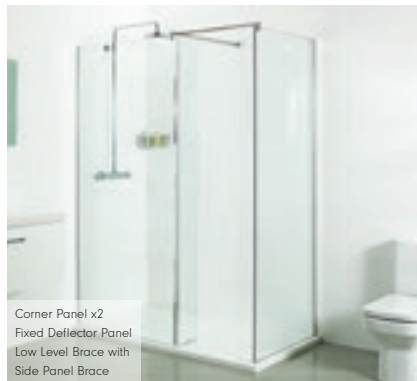

Select Wetroom Solutions

- Corner Panel
- Low Level Brace kit

- x2 Corner Panels
- x2 Low Level Brace kits

- x2 Corner Panels
- Low Level Brace kit
- Side Panel Brace kit

- Corner Panel (in Alcove)
- Low Level Brace kit

- Corner Panel
- Floor to Ceiling Brace kit

- x2 Corner Panels
- x2 Floor to Ceiling Brace kit

- Corner Panel
- Ceiling Brace kit

- Corner Panel
- Pivoting Deflector Panel
- Low Level Brace kit

- x2 Corner Panels
- Fixed Deflector
- Low Level Brace kit

- x2 Corner Panel
- Glass to Glass Panel
- Deflector Panel
- Low Level Brace kit

- Linear Panel
- x2 Floor to Ceiling Brace kit

- Linear Panel
- x2 Low Level Brace kit

- Linear Panel
- x2 Pivoting deflector panels
- x2 Low Level Brace kit

This is just a selection of configurations which can be created using either 8mm or 10mm Select glass panels.

Please see pages 91 - 94 for more information