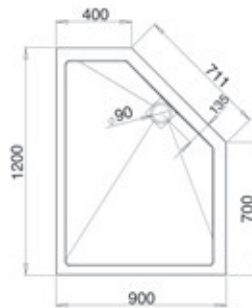

DNT129 Right Hand