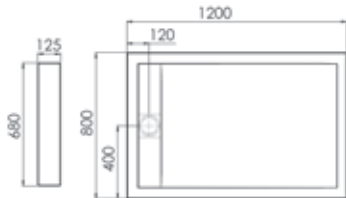

1200 x 800mm