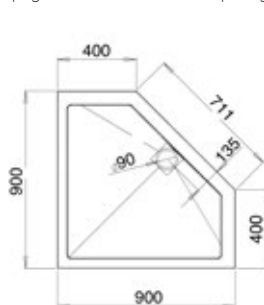

Neo-Angle Trays:

See page 106 for full details and pricing

DNT9