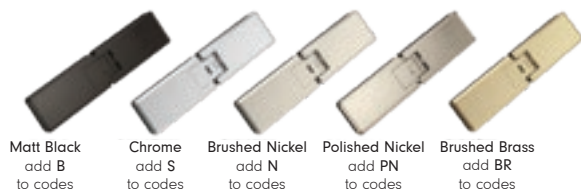

Colour options for hardware: