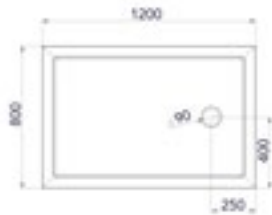

Tray Size (mm)	Description	Finish	White Tray Code	Grey Tray Code	Cost ex VAT	Cost inc VAT
1000 x 800	Anti-Slip Tray	Matt	RST108	RST108MG	£378.60	£454.32
1200 x 800	Anti-Slip Tray	Matt	RST128	RST128MG	£431.26	£517.51
1200 x 900	Anti-Slip Tray	Matt	RST129	RST129MG	£449.18	£539.02
1300 x 800	Anti-Slip Tray	Matt	RST138	RST138MG	£476.08	£571.30
1400 x 900	Anti-Slip Tray	Matt	RST149	RST149MG	£502.98	£603.58
1500 x 800	Anti-Slip Tray	Matt	RST158	RST158MG	£511.65	£613.98
1500 x 900	Anti-Slip Tray	Matt	RST159	RST159MG	£520.91	£625.09
1600 x 700	Anti-Slip Tray	Matt	RST167	RST167MG	£520.91	£625.09
1600 x 800	Anti-Slip Tray	Matt	RST168	RST168MG	£520.91	£625.09
1700 x 800	Anti-Slip Tray	Matt	RST178	RST178MG	£530.17	£636.20
PLINTH AND LEG SET						
Standard Riser Kit			RSTRK01	RSTRK02	£168.01	£201.61