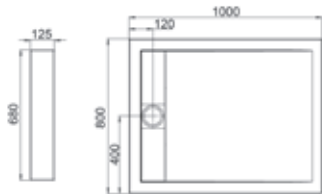

1000 x 800mm