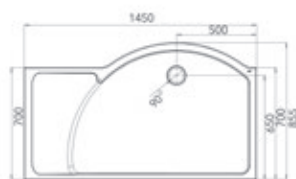

Left Hand FCT1L