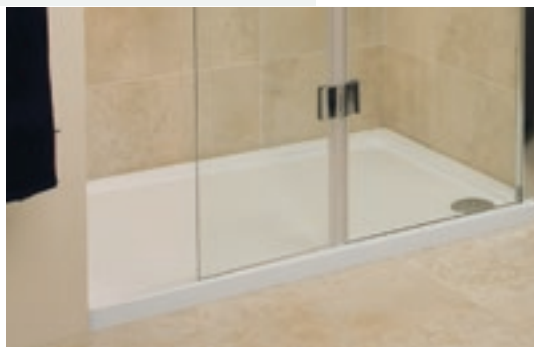

Square

Rectangle

The power shower approved, easy clean, 90mm rapid drain outlet works with the sleek lines of the tray, allowing up to 32 litres of water to be carried away per minute. Manufactured from composite resin capped acrylic it is easy to install as it offers the option of flat to floor or raised on legs installation.