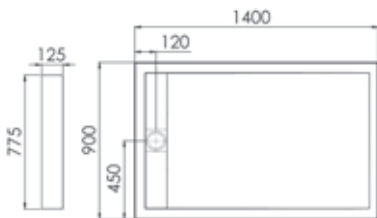

1400 x 900mm