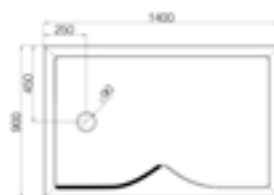

1400 V8HTL - Left Hand Low Level Tray