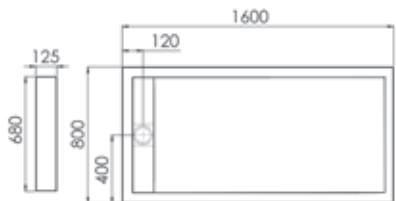

1600 x 800mm