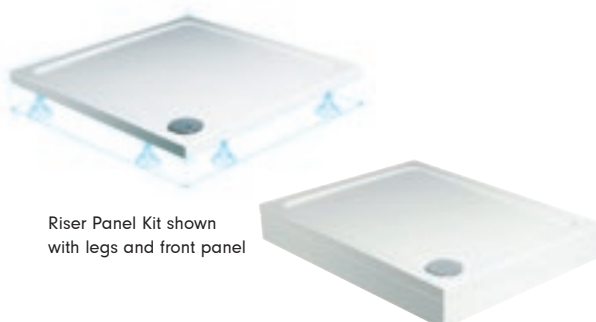

Roman Trays

Acrylic Capped Stone

Chrome plated domed waste

Features and Benefits:

- Low profile - only 40mm in height
- Available with optional leg kits to create raised version
- Manufactured from a composite resin capped acrylic
- Gloss finish
- Height of panel kits 95mm
- 90mm Domed Waste included

Square

Rectangle

The power shower approved, easy clean, 90mm rapid drain outlet works with the sleek lines of the tray, allowing up to 32 litres of water to be carried away per minute. Manufactured from composite resin capped acrylic it is easy to install as it offers the option of flat to floor or raised on legs installation.