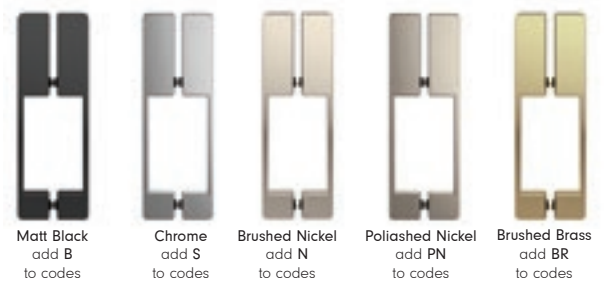

Colour options for hardware:

Alcove Fitting

Clear Glass options

Glass (mm)	Enclosure Size (mm)	Handing	Adjustment (mm)	Aperture (mm)	Door Code	Total Cost ex VAT	Total Cost inc VAT
8	1200	Left Hand	1166 - 1194	500	KT1D12L	£996.98	£1196.38
8	1200	Right Hand	1166 - 1194	500	KT1D12R	£996.98	£1196.38
8	1400	Left Hand	1366 - 1394	600	KT1D14L	£1091.14	£1309.37
8	1400	Right Hand	1366 - 1394	600	KT1D14R	£1091.14	£1309.37
8	1500	Left Hand	1466 - 1494	650	KT1D15L	£1138.77	£1366.52
8	1500	Right Hand	1466 - 1494	650	KT1D15R	£1138.77	£1366.52
8	1700	Left Hand	1666 - 1694	750	KT1D17L	£1234.03	£1480.84
8	1700	Right Hand	1666 - 1694	750	KT1D17R	£1234.03	£1480.84
10	1200	Left Hand	1166 - 1194	500	TT1D12L	£1116.61	£1339.93
10	1200	Right Hand	1166 - 1194	500	TT1D12R	£1116.61	£1339.93
10	1400	Left Hand	1366 - 1394	600	TT1D14L	£1222.07	£1466.48
10	1400	Right Hand	1366 - 1394	600	TT1D14R	£1222.07	£1466.48
10	1500	Left Hand	1466 - 1494	650	TT1D15L	£1275.41	£1530.49
10	1500	Right Hand	1466 - 1494	650	TT1D15R	£1275.41	£1530.49
10	1700	Left Hand	1666 - 1694	750	TT1D17L	£1382.12	£1658.54
10	1700	Right Hand	1666 - 1694	750	TT1D17R	£1382.12	£1658.54

Please note: Handing must be specified for the correct codes to be ordered

Add your preferred colour letter to codes

Fluted Glass options

Glass (mm)	Enclosure Size (mm)	Handing	Adjustment (mm)	Aperture (mm)	Door Code	Total Cost ex VAT	Total Cost inc VAT
8	1200	Left Hand	1166 - 1194	499	KT1D12FL	£1517.25	£1820.70
8	1200	Right Hand	1166 - 1194	499	KT1D12FR	£1517.25	£1820.70

Compatible Trays:	Page
Roman Anti-Slip Trays	102 - 103
Roman Infinity Trays	104 - 105
Roman Low Level Trays	108 - 109