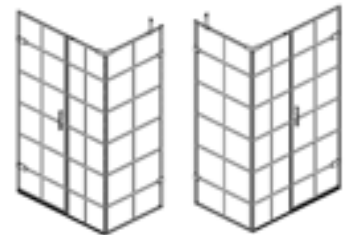

Left Hand

Right Hand

Compatible Trays:

Compatible Trays:	Page
Roman Anti-Slip Trays	102 - 103
Roman Infinity Trays	104 - 105
Roman Low Level Trays	108 - 109