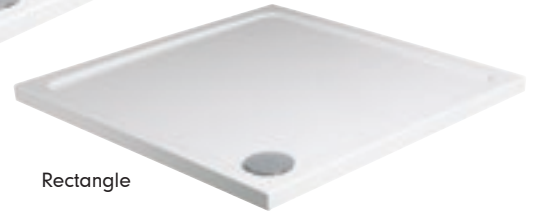

Roman Trays

Acrylic Capped Stone

Features and Benefits:

- Low profile - only 40mm in height
- Available with optional leg kits to create raised version
- Manufactured from a composite resin capped acrylic
- Gloss finish
- Height of panel kits 95mm
- 90mm Domed Waste included

Rectangle

The power shower approved, easy clean, 90mm rapid drain outlet works with the sleek lines of the tray, allowing up to 32 litres of water to be carried away per minute. Manufactured from composite resin capped acrylic it is easy to install as it offers the option of flat to floor or raised on legs installation.

Size (mm) X	Size (mm) Y	Tray Code	Optional Riser Kit Code	Cost ex VAT	Cost inc VAT
Roman Square Tray					
760mm	x 760mm	RLT76	RTPK03	£139.55	£167.46
800mm	x 800mm	RLT80	RTPK03	£161.51	£193.81
900mm	x 900mm	RLT90	RTPK03	£219.65	£263.58
1000mm	x 1000mm	RLT100	RTPK04	£348.85	£418.62
Roman Rectangle Tray					
900mm	x 760mm	RLT79	RTPK03	£232.56	£279.07
1000mm	x 760mm	RLT107	RTPK03	£293.03	£286.84
1000mm	x 800mm	RLT108	RTPK03	£258.42	£310.10
1000mm	x 900mm	RLT109	RTPK03	£264.87	£317.84
1100mm	x 800mm	RLT118	RTPK03	£264.87	£317.84
1100mm	x 900mm	RLT119	RTPK03	£264.87	£317.84
1200mm	x 760mm	RLT127	RTPK03	£251.95	£302.34
1200mm	x 800mm	RLT128	RTPK03	£251.95	£302.34
1200mm	x 900mm	RLT129	RTPK03	£284.26	£341.11
1400mm	x 900mm	RLT149	RTPK04	£407.00	£488.40
1500mm	x 800mm	RLT158	RTPK04	£458.68	£550.42
1600mm	x 800mm	RLT168	RTPK04	£503.90	£604.68
1700mm	x 800mm	RLT178	RTPK04	£529.75	£635.70
1800mm	x 800mm	RLT188	RTPK04	£581.57	£697.88
Riser Kits and Waste					
1200mm Square / Rectangle Panel Kit + feet			RTPK03	£96.90	£116.28
1800mm Rectangle Panel Kit + feet			RTPK04	£96.90	£116.28
Roman Tray Waste (90mm)			RTW	£38.77	£46.52