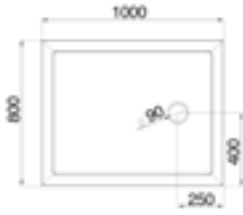

Tray Size (mm)	Description	Finish	White Tray Code	Grey Tray Code	Cost ex VAT	Cost inc VAT
1000 x 800	Anti-Slip Tray	Matt	RST108	RST108MG	£378.60	£454.32
1200 x 800	Anti-Slip Tray	Matt	RST128	RST128MG	£431.26	£517.51
1200 x 900	Anti-Slip Tray	Matt	RST129	RST129MG	£449.18	£539.02
1300 x 800	Anti-Slip Tray	Matt	RST138	RST138MG	£476.08	£571.30
1400 x 900	Anti-Slip Tray	Matt	RST149	RST149MG	£502.98	£603.58
1500 x 800	Anti-Slip Tray	Matt	RST158	RST158MG	£511.65	£613.98
1500 x 900	Anti-Slip Tray	Matt	RST159	RST159MG	£520.91	£625.09
1600 x 700	Anti-Slip Tray	Matt	RST167	RST167MG	£520.91	£625.09
1600 x 800	Anti-Slip Tray	Matt	RST168	RST168MG	£520.91	£625.09
1700 x 800	Anti-Slip Tray	Matt	RST178	RST178MG	£530.17	£636.20
PLINTH AND LEG SET						
Standard Riser Kit			RSTRK01	RSTRK02	£168.01	£201.61