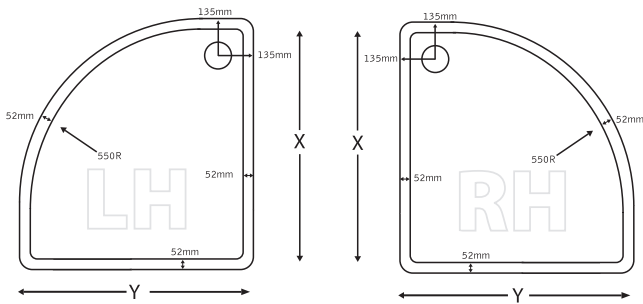

* Left or right handing must be specified

Size (mm) X	Size (mm) Y	Tray Code	Optional Riser Kit Code	Cost ex VAT	Cost inc VAT
Roman Quadrant Tray					
800mm	x 800mm	RLQ80	RTPK01	£200.27	£240.32
900mm	x 800mm LH	RLQ89L*	RTPK01	£245.49	£294.59
900mm	x 800mm RH	RLQ89R*	RTPK01	£245.49	£294.59
900mm	x 900mm	RLQ90	RTPK01	£245.49	£294.59
900mm	x 760mm LH	RLQ976L*	RTPK02	£277.79	£333.35
900mm	x 760mm RH	RLQ976R*	RTPK02	£277.79	£333.35
1000mm	x 1000mm	RLQ100	RTPK01	£297.17	£356.60
1000mm	x 800mm LH	RLQ108L*	RTPK02	£316.55	£379.86
1000mm	x 800mm RH	RLQ108R*	RTPK02	£316.55	£379.86
1200mm	x 800mm LH	RLQ128L*	RTPK02	£394.08	£472.90
1200mm	x 800mm RH	RLQ128R*	RTPK02	£394.08	£472.90
1200mm	x 900mm LH	RLQ129L*	RTPK02	£394.08	£472.90
1200mm	x 900mm RH	RLQ129R*	RTPK02	£394.08	£472.90
Riser Kits and Waste				Cost ex VAT	Cost inc VAT
Quadrant Panel Kit + feet			RTPK01	£96.90	£116.28
Off Set Quadrant Panel Kit + feet			RTPK02	£96.90	£116.28
Roman Tray Waste (90mm)			RTW	£38.77	£46.52