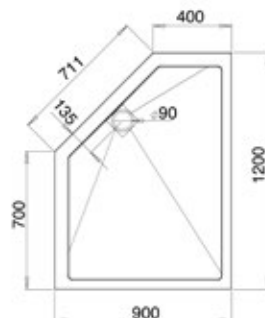

DNT129 Left Hand