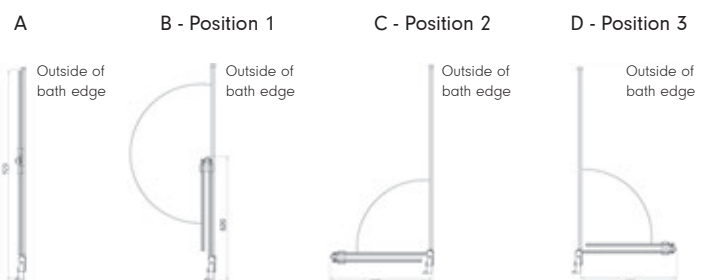

GLASS THICKNESS
6
Millimetres

TOTAL HEIGHT
1500
Millimetres

REVERSIBLE

GLASS PROTECTION
ULTRA CARE
BY MILLAN

TRULIFE
LIFETIME GUARANTEE

Embrace

Bath Screen

Inward and Outward Opening

• Embrace Folding Bath Screen EBV13S

“ It features a unique sealing system to ensure areas prone to leakage remain water tight whilst allowing 180° movement of the glass panel ”

Features and Benefits:

- Frame: Silver
- A. Width: 920mm when fully open
- B. Width: 520mm when in closed position 1
- C. Width: 450mm when in closed position 2
- D. Width: 430mm when in closed position 3
- Vertical adjustment: 25mm
- Full length magnetic PVC seals
- Unique sealing system between the vertical and horizontal aluminium
- Suitable for use with power showers