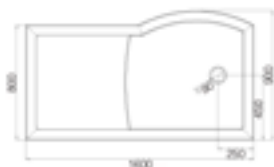

Left Hand V8GT