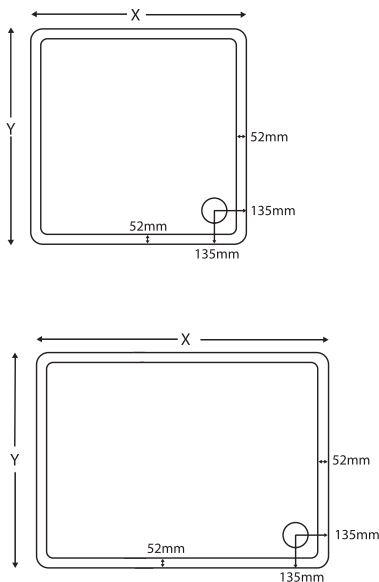

Square

Rectangle

The power shower approved, easy clean, 90mm rapid drain outlet works with the sleek lines of the tray, allowing up to 32 litres of water to be carried away per minute. Manufactured from composite resin capped acrylic it is easy to install as it offers the option of flat to floor or raised on legs installation.