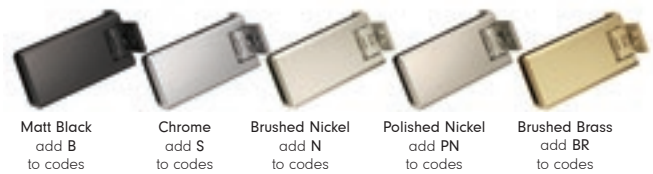

Outward Opening

• Liberty Hinged Bath Screen with Matt Black finish KLB13B

Features and Benefits:

- Hinged from wall
- New clear and minimal seals
- Choice of colour finishes for hardware
- Unique sealing tape system technology to reduce the need for silicone
- Designed for installation to straight vertical walls
- Optional brace bar included
- **Silicone Free Wall Fixing**

Colour options for hardware:

Matt Black
add B
to codes

Chrome
add S
to codes

Brushed Nickel
add N
to codes

Polished Nickel
add PN
to codes

Brushed Brass
add BR
to codes

| Glass (mm) | Height | Width (mm) | Adjustment (mm) | Code | Cost ex VAT | Cost inc VAT |
|------------|--------|------------|-----------------|-------|-------------|--------------|
| 8 | 1500 | 805 | N/A | KLB13 | £595.35 | £714.42 |
| 10 | 1500 | 805 | N/A | TLB13 | £661.50 | £793.80 |