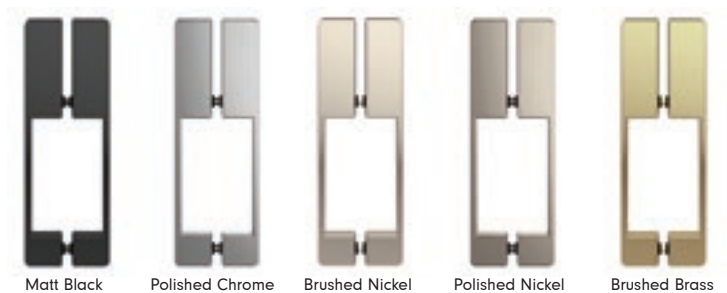

This leading collection of design led shower enclosures is perfectly completed with frame finish options of bright silver chrome, matt black, brushed nickel, polished nickel or brushed brass finish on all components.

Colour options for hardware:

Matt Black

Polished Chrome

Brushed Nickel

Polished Nickel

Brushed Brass

Liberty

Sliding One Door