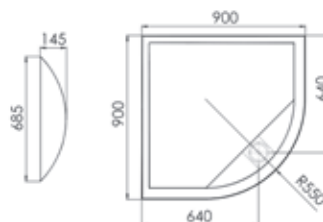

900 x 900mm
Quadrant

Trays

Neo-Angle Trays

Features and Benefits:

- Ultra low profile
- Gloss or Matt* finish available in white
- Manufactured using Roman Stone Solid Surface Technology

Anti-Slip options*