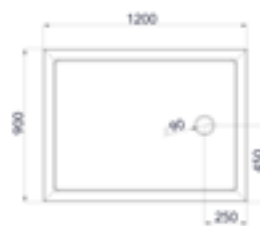

1500 x 800mm