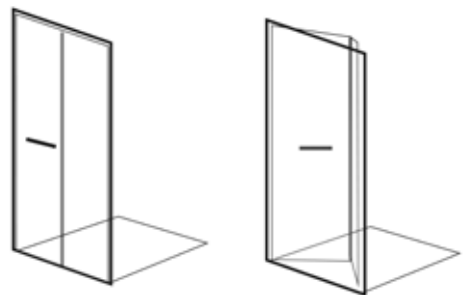

Door Styles

Quadrant

The Quadrant shaped enclosure will sit beautifully in the corner of your bathroom, making it an ideal solution for the smaller bathroom. It incorporates unobtrusive sliding doors.

Sliding Door

The sliding door action offers wide and easy access, with no protrusion into the bathroom or showering area.

Neo-Angle

This flexible design allows for inward or outward opening door entry. It presents a unique footprint, to work around existing fixtures and fittings.

Bi-Fold Door

Inward opening door presents a flexible space saving solution. Avoids existing fixtures and fittings in the bathroom area.

Pivot and In-Swing Doors

Outward opening door, takes up minimal external space due to the positioning of the hinge point, meaning it protrudes less into the bathroom space.