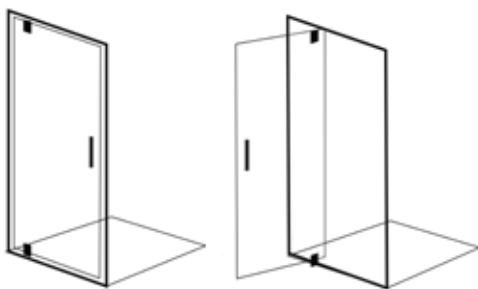

The sliding door action offers wide and easy access, with no protrusion into the bathroom or showering area.

Neo-Angle

This flexible design allows for inward or outward opening door entry. It presents a unique footprint, to work around existing fixtures and fittings.

Bi-Fold Door

Inward opening door presents a flexible space saving solution. Avoids existing fixtures and fittings in the bathroom area.

Pivot and In-Swing Doors

Outward opening door, takes up minimal external space due to the positioning of the hinge point, meaning it protrudes less into the bathroom space.