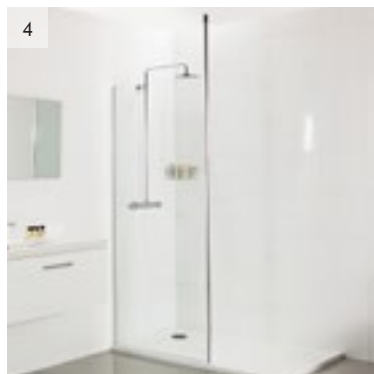

See pages 92 - 93 for brace bar options

Brace Bars

Roman provides a number of different styles of bracing bars, which can be used with 8mm and 10mm glass thicknesses. We offer all configurations that may be required and they can be cut and trimmed to the size required during installation to allow maximum flexibility and use of space. Bracing kits are used to provide added support for the glass and ensure that it is securely fitted in place.

We have something to suit the enclosure style, your bathroom area and your preference, to present the highest level of stability.

Our Square brace bars are now available in Black or Chrome

Round Brace Bars