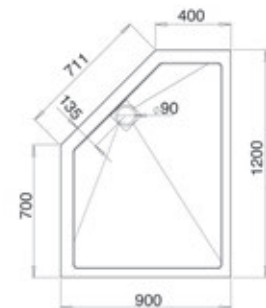

DNT129 Left Hand