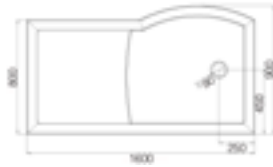

1600 V8GTL - Left Hand Low Level Tray