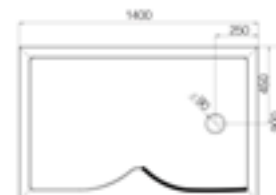

1400 V8HTR - Right Hand Low Level Tray

Tray handing must be specified - see page 107 for tray information