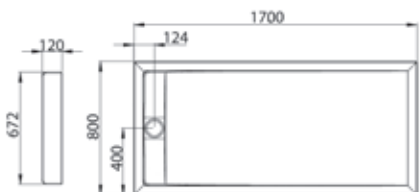

1700 x 800mm

Size (mm)	Colour	Finish	Code	Cost ex VAT	Cost inc VAT
RECTANGLE					
1000 x 800	White	Matt	IA108*	£430.34	£516.41
1000 x 800	White	Gloss	IAG108	£460.23	£552.28
1200 x 800	White	Matt	IA128*	£484.14	£580.97
1200 x 800	White	Gloss	IAG128	£514.02	£616.82
1200 x 900	White	Matt	IA129*	£502.07	£602.48
1200 x 900	White	Gloss	IAG129	£531.95	£638.34
1400 x 900	White	Matt	IA149*	£555.86	£667.03
1400 x 900	White	Gloss	IAG149	£585.74	£702.89
1600 x 800	White	Matt	IA168*	£573.79	£688.55
1600 x 800	White	Gloss	IAG168	£603.67	£724.40
1700 x 800	White	Matt	IA178*	£597.83	£717.40
1700 x 800	White	Gloss	IAG178	£627.71	£753.25
QUADRANT					
900 x 900	White	Matt	IA9Q*	£412.42	£494.90
900 x 900	White	Gloss	IAG9Q	£442.30	£530.76