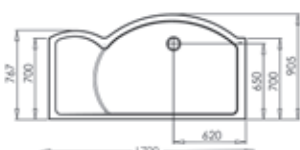

Lumin8 Colossus Tray

(see pages 66 - 67 for Lumin8 Colossus details)

Left Hand - FC1L