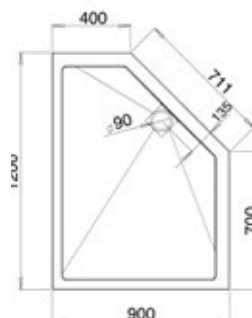

DNT129 Right Hand