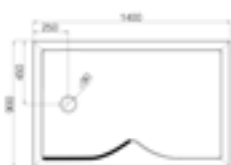

Lumin8 Curved Panel Tray

(see pages 68 - 69 for Lumin8 Curved Wetroom Panel details)

Left Hand - V8HTL