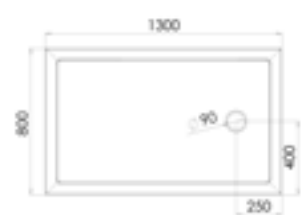

Tray Size (mm)	Description	Finish	White Tray Code	Grey Tray Code	Cost ex VAT	Cost inc VAT
1000 x 800	Anti-Slip Tray	Matt	RST108	RST108MG	£378.60	£454.32
1200 x 800	Anti-Slip Tray	Matt	RST128	RST128MG	£431.26	£517.51
1200 x 900	Anti-Slip Tray	Matt	RST129	RST129MG	£449.18	£539.02
1300 x 800	Anti-Slip Tray	Matt	RST138	RST138MG	£476.08	£571.30
1400 x 900	Anti-Slip Tray	Matt	RST149	RST149MG	£502.98	£603.58
1500 x 800	Anti-Slip Tray	Matt	RST158	RST158MG	£511.65	£613.98
1500 x 900	Anti-Slip Tray	Matt	RST159	RST159MG	£520.91	£625.09
1600 x 700	Anti-Slip Tray	Matt	RST167	RST167MG	£520.91	£625.09
1600 x 800	Anti-Slip Tray	Matt	RST168	RST168MG	£520.91	£625.09
1700 x 800	Anti-Slip Tray	Matt	RST178	RST178MG	£530.17	£636.20
PLINTH AND LEG SET						
Standard Riser Kit			RSTRK01	RSTRK02	£168.01	£201.61