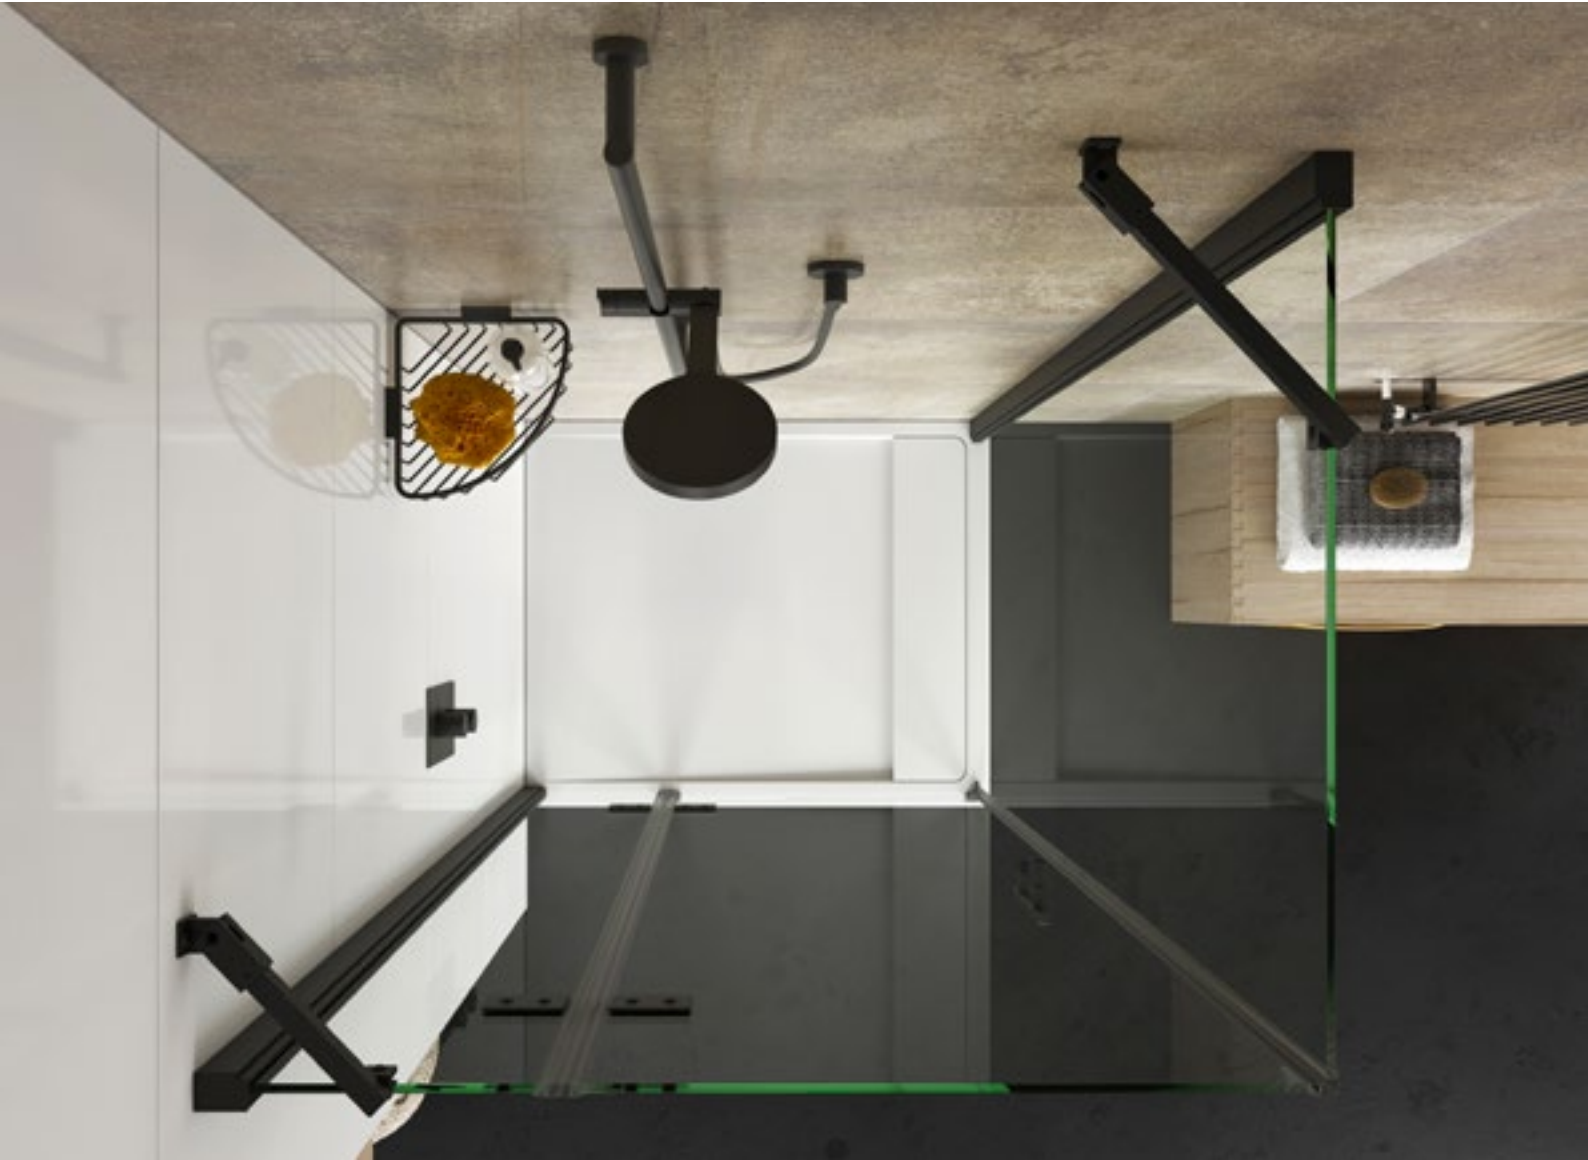

The new fast fix assembly allows a quick and easy installation with minimal labour required.

“ Design is not just what it looks like
and feels like. Design is how it works.”
- Steve Jobs

Sliding Door

1700 x 800 Alcove Fitting