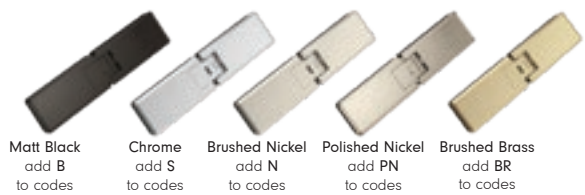

Hinged Inline Bath Screen

Outward Opening

• Liberty outward opening Hinged Bath Screen with Brushed Brass finish KLB13BR

Features and Benefits:

- Hinged from In-Line Panel
- New clear and minimal seals
- New minimal easy fix wall profile system
- Choice of colour finishes for hardware
- Unique sealing tape system technology to reduce the need for silicone
- Designed for installation to straight vertical walls
- Optional brace bars included
- **Silicone Free Wall Fixing**

Colour options for hardware:

Matt Black
add B
to codes

Chrome
add S
to codes

Brushed Nickel
add N
to codes

Polished Nickel
add PN
to codes

Brushed Brass
add BR
to codes

| Glass (mm) | Height | Width (mm) | Adjustment (mm) | Code | Cost ex VAT | Cost inc VAT |
|------------|--------|------------|-----------------|--------|-------------|--------------|
| 8 | 1500 | 1011 | 998 - 1012 | KLBV13 | £661.50 | £793.80 |
| 10 | 1500 | 1011 | 998 - 1012 | TLBV13 | £735.00 | £882.00 |